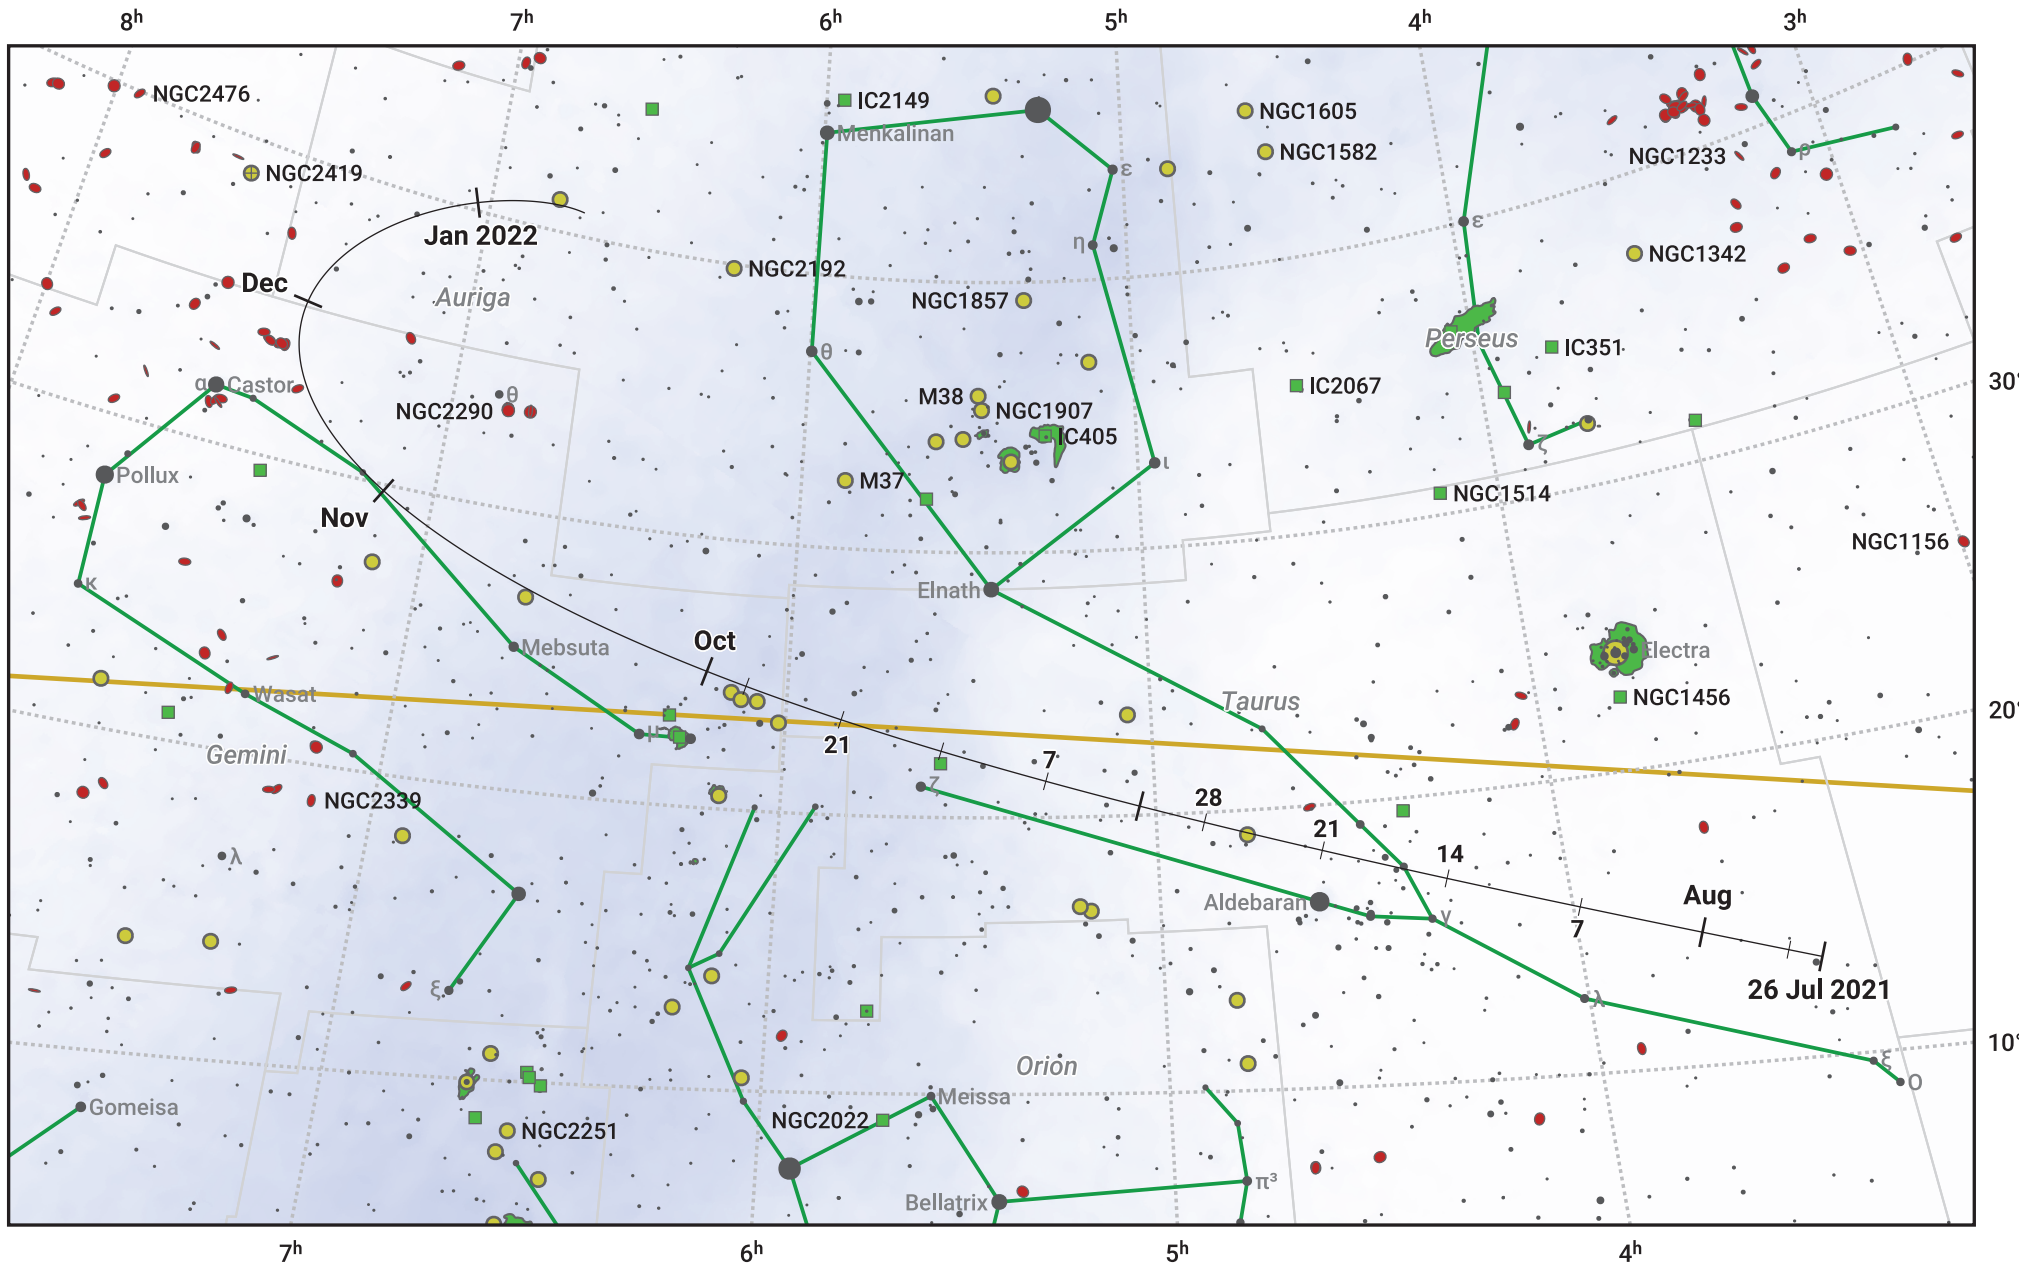

The path of 108P/Ciffreo starting on 26 Jul 2021

© Dominic Ford 2011–2024. Date markers placed at midnight UTC. Downloaded from <https://in-the-sky.org>

Magnitude scale: 7.0 6.0 5.0 4.0 3.0 2.0 1.0 0.0

— Ecliptic Plane

- Galaxy
- Bright nebula
- Open cluster
- ⊕ Globular cluster

Date	Mag
2021 Sep 1	12.3
2021 Oct 13	12.0
2021 Nov 1	12.0
2022 Jan 1	12.8
2022 Jan 8	13.0