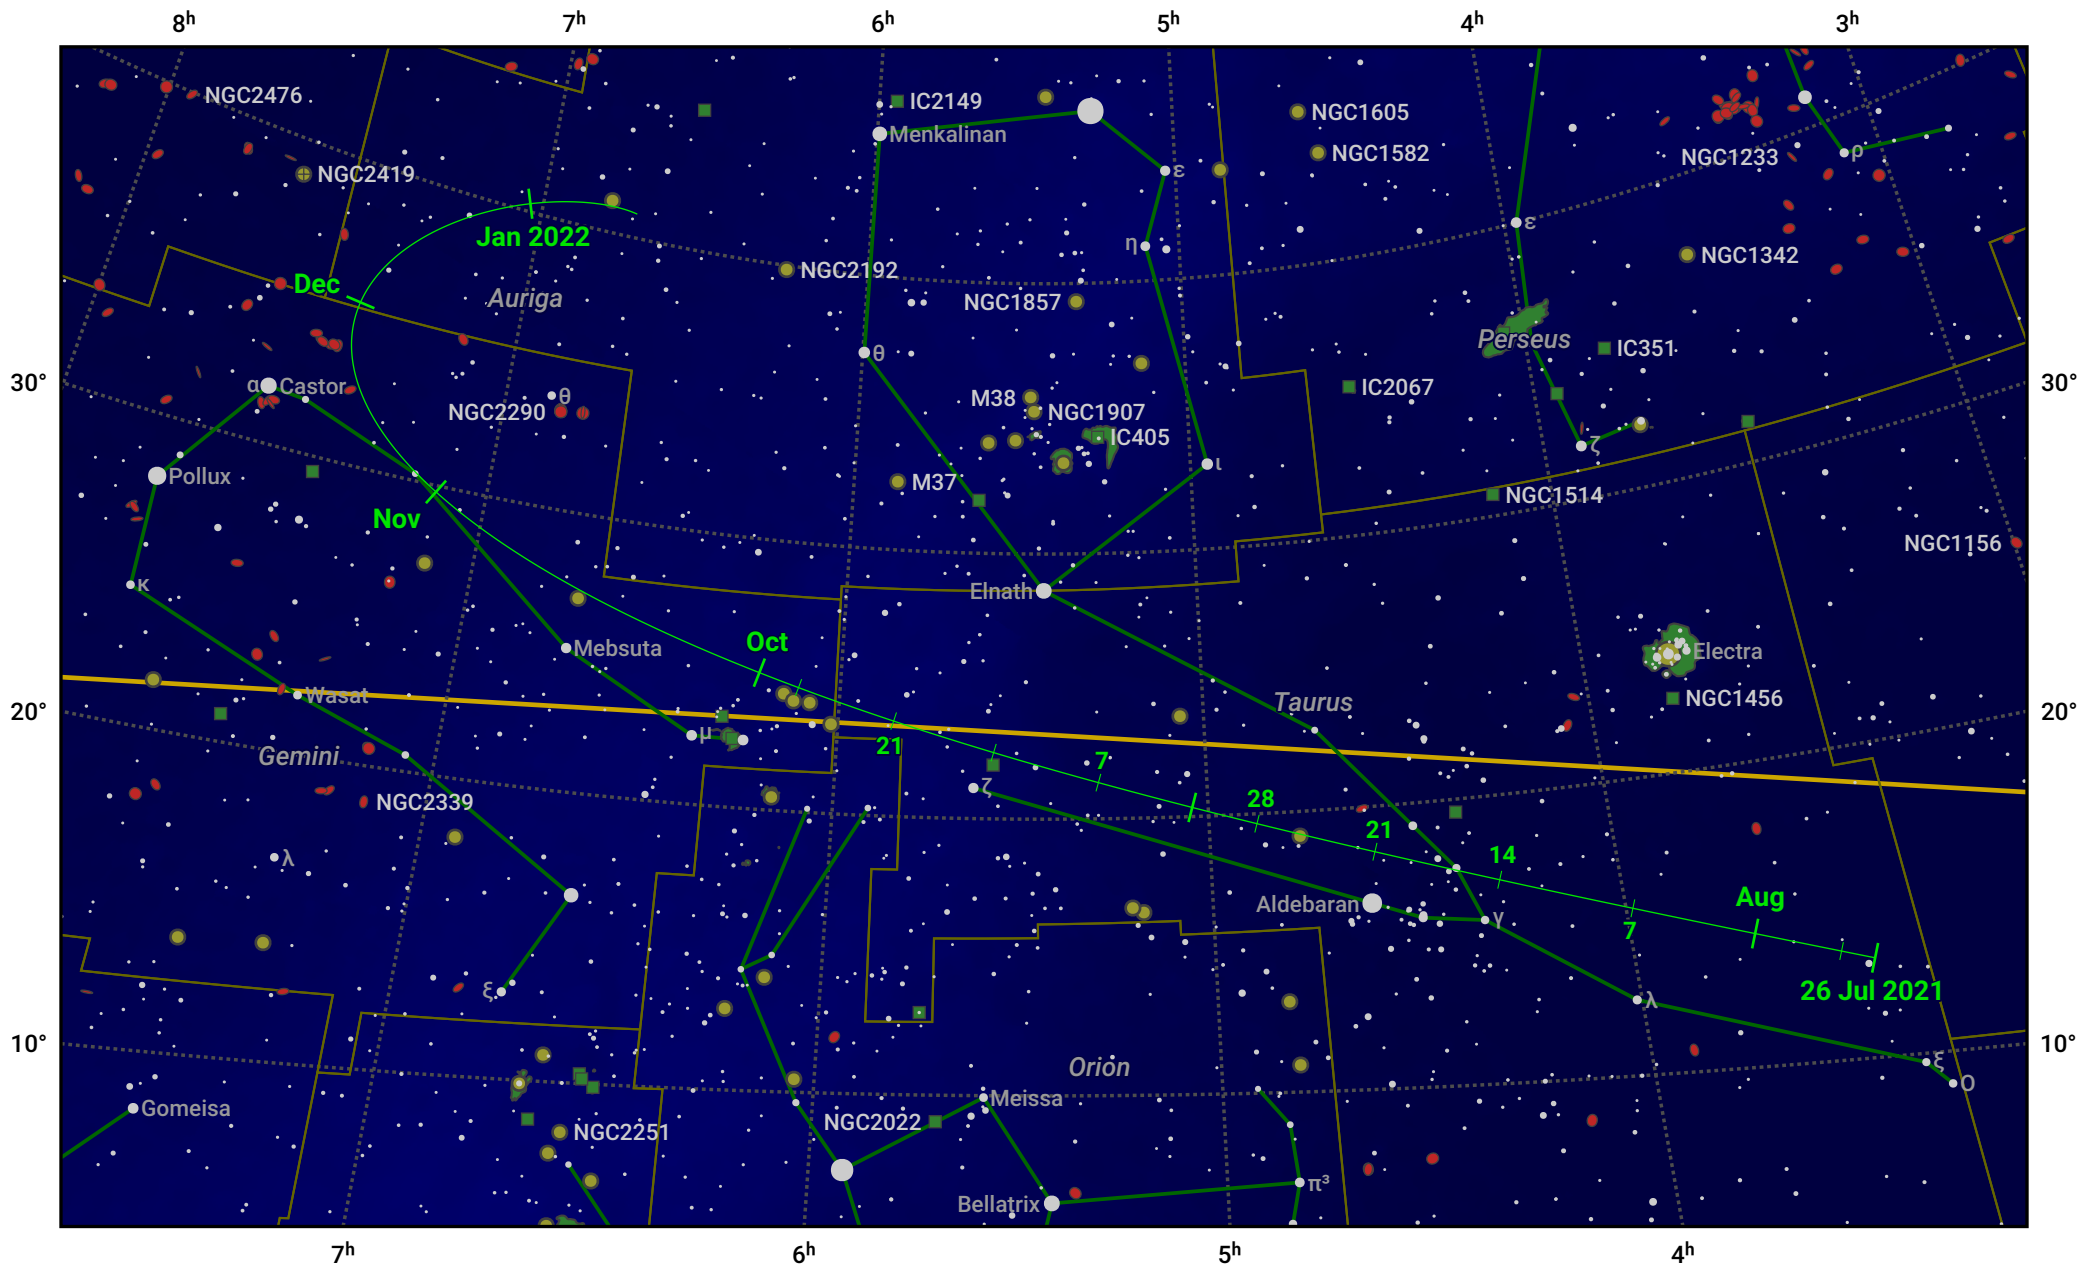

The path of 108P/Ciffreo starting on 26 Jul 2021

© Dominic Ford 2011–2024. Date markers placed at midnight UTC. Downloaded from <https://in-the-sky.org>

Magnitude scale: · 7.0 · 6.0 · 5.0 · 4.0 · 3.0 · 2.0 · 1.0 ● 0.0

— Ecliptic Plane

● Galaxy ■ Bright nebula ● Open cluster ● Globular cluster

| Date | Mag |
|-------------|------|
| 2021 Sep 1 | 12.3 |
| 2021 Oct 13 | 12.0 |
| 2021 Nov 1 | 12.0 |
| 2022 Jan 1 | 12.8 |
| 2022 Jan 8 | 13.0 |