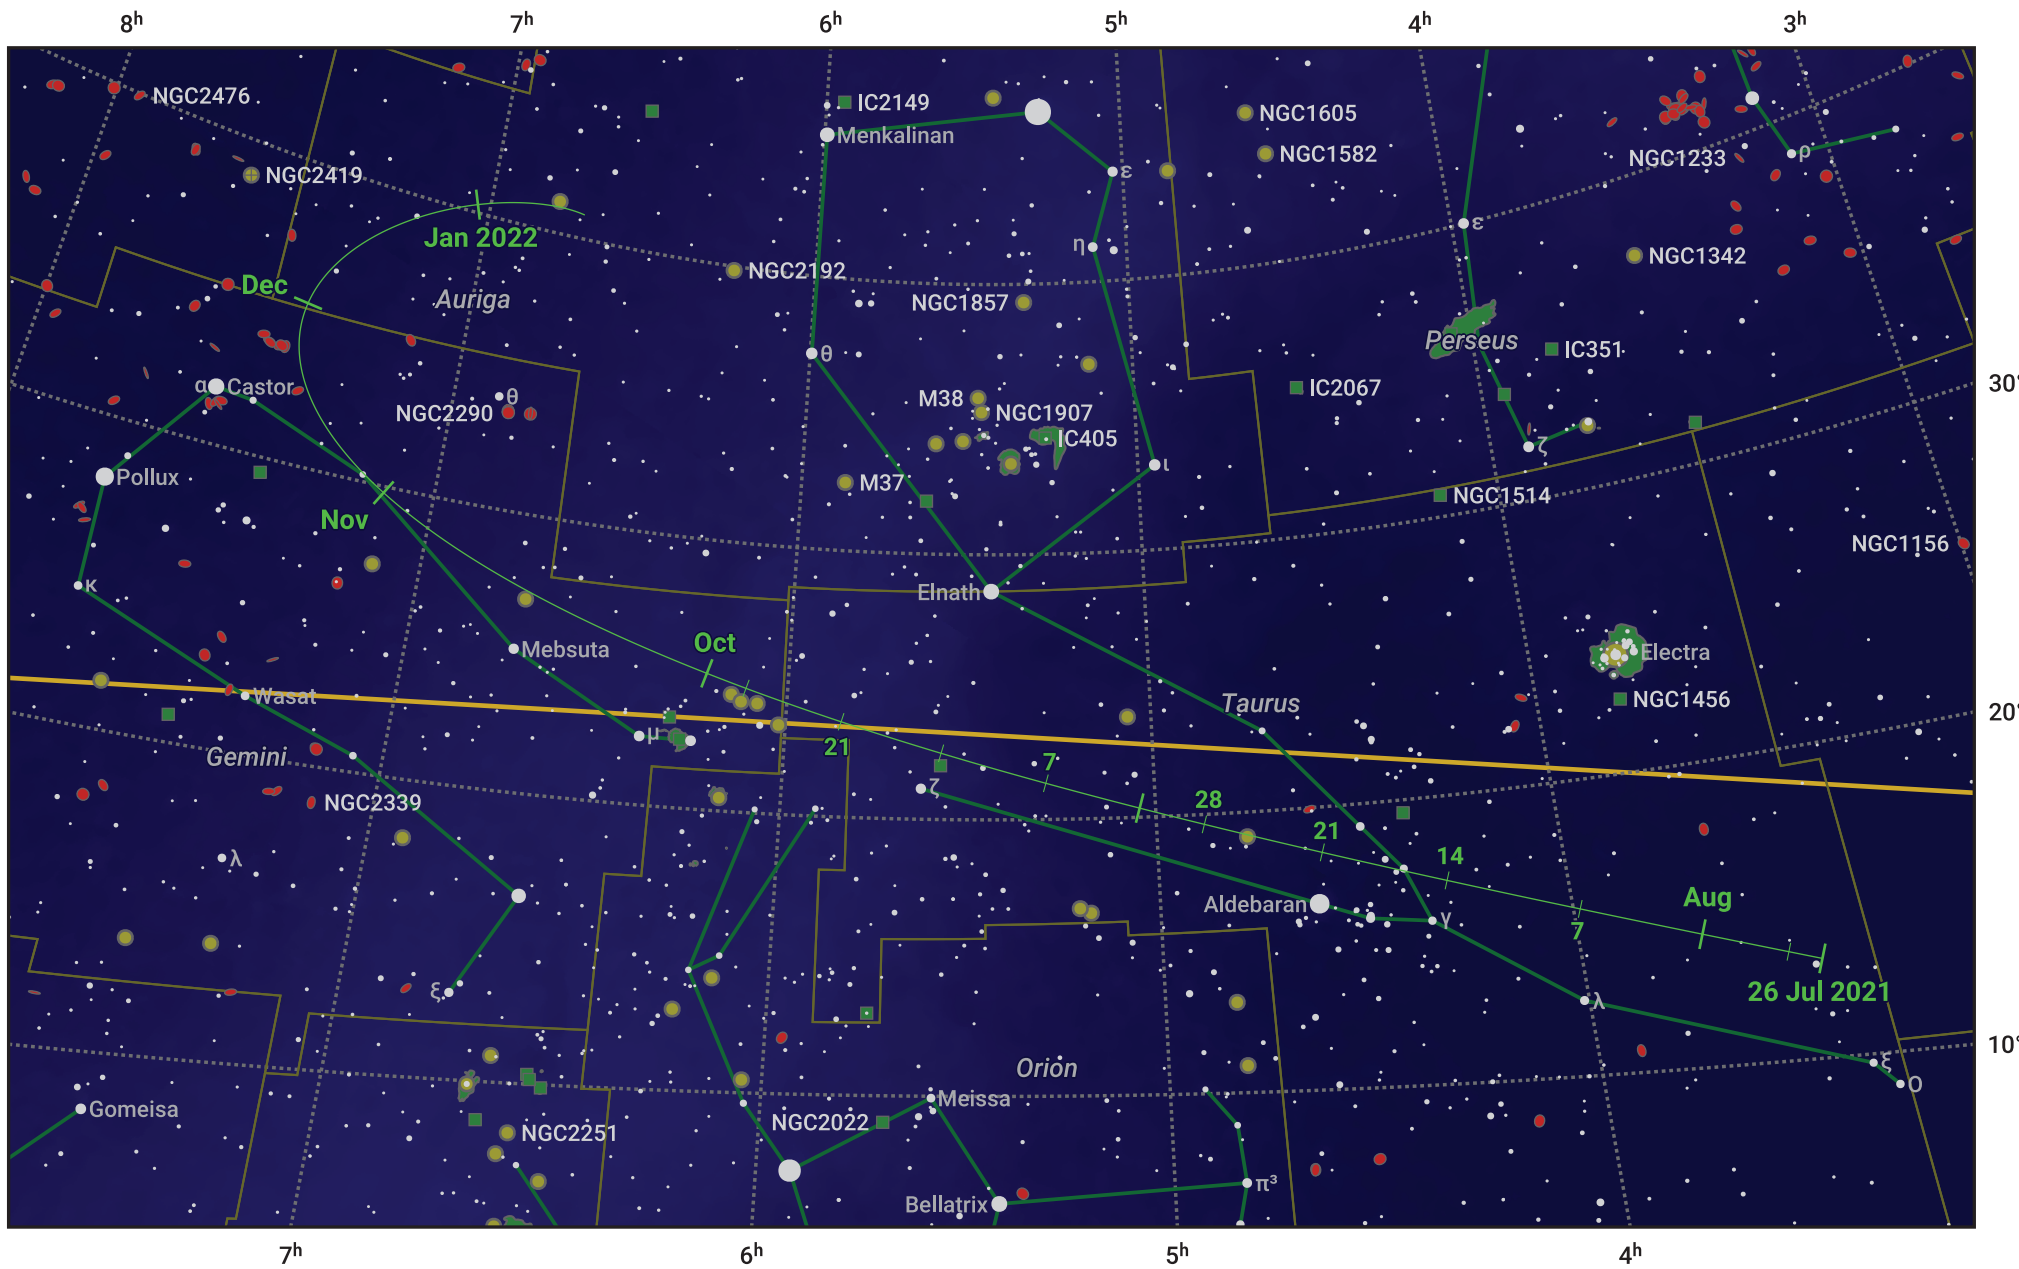

The path of 108P/Ciffreo starting on 26 Jul 2021

© Dominic Ford 2011–2024. Date markers placed at midnight UTC. Downloaded from <https://in-the-sky.org>

Magnitude scale: ● 7.0 ● 6.0 ● 5.0 ● 4.0 ● 3.0 ● 2.0 ● 1.0 ● 0.0

— Ecliptic Plane

- Galaxy
- Bright nebula
- Open cluster
- Globular cluster

Date	Mag
2021 Sep 1	12.3
2021 Oct 13	12.0
2021 Nov 1	12.0
2022 Jan 1	12.8
2022 Jan 8	13.0