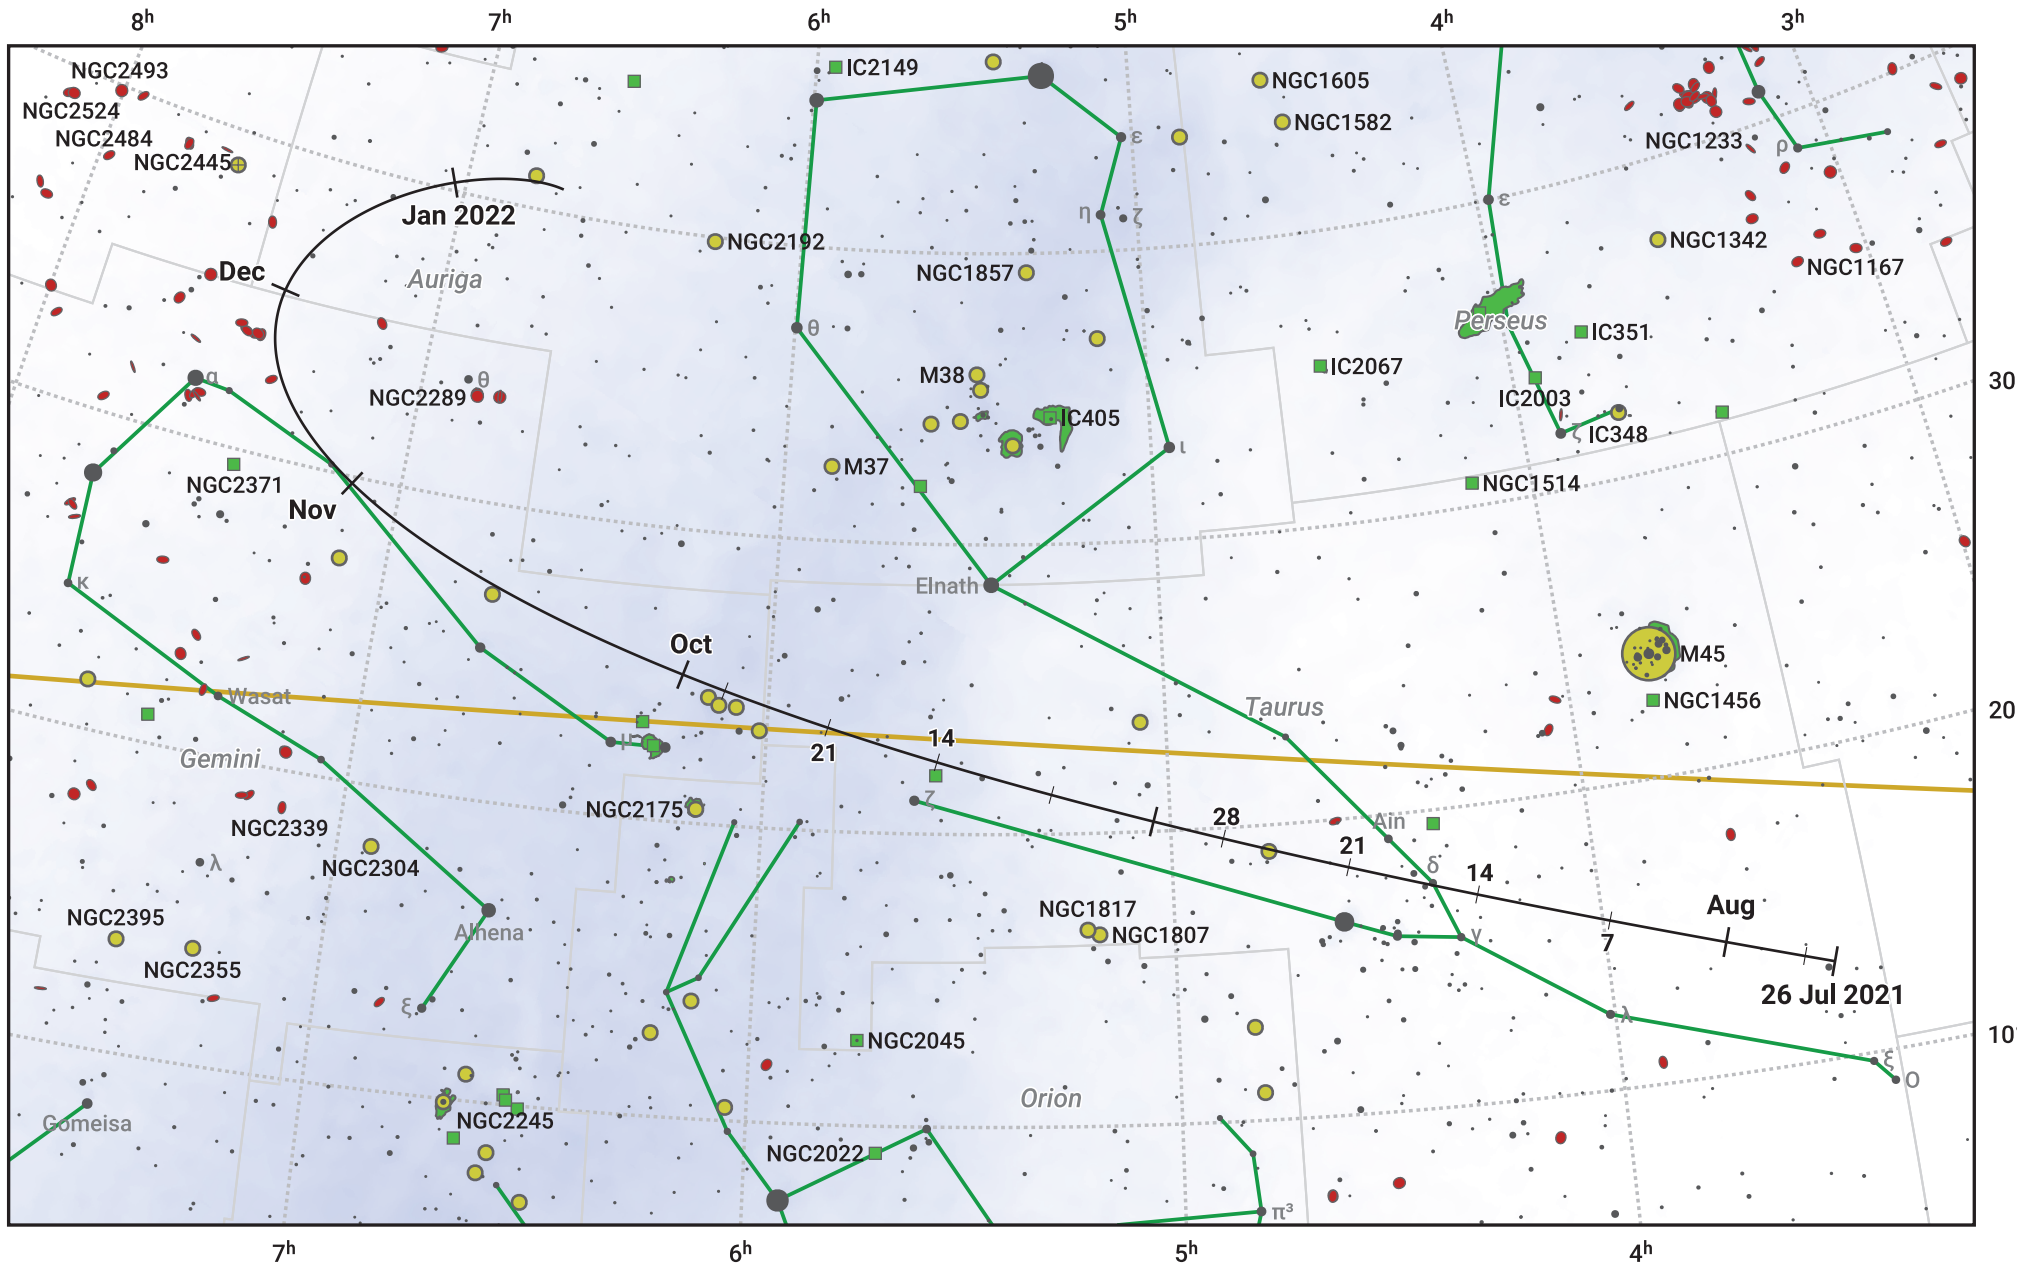

# The path of 108P/Ciffreo starting on 26 Jul 2021

© Dominic Ford 2011–2024. Date markers placed at midnight UTC. Downloaded from <https://in-the-sky.org>

Magnitude scale: 7.0 6.0 5.0 4.0 3.0 2.0 1.0 0.0

— Ecliptic Plane

Galaxy    Bright nebula    Open cluster    Globular cluster

Date	Mag
2021 Sep 1	12.3
2021 Oct 13	12.0
2021 Nov 1	12.0
2022 Jan 1	12.8
2022 Jan 8	13.0