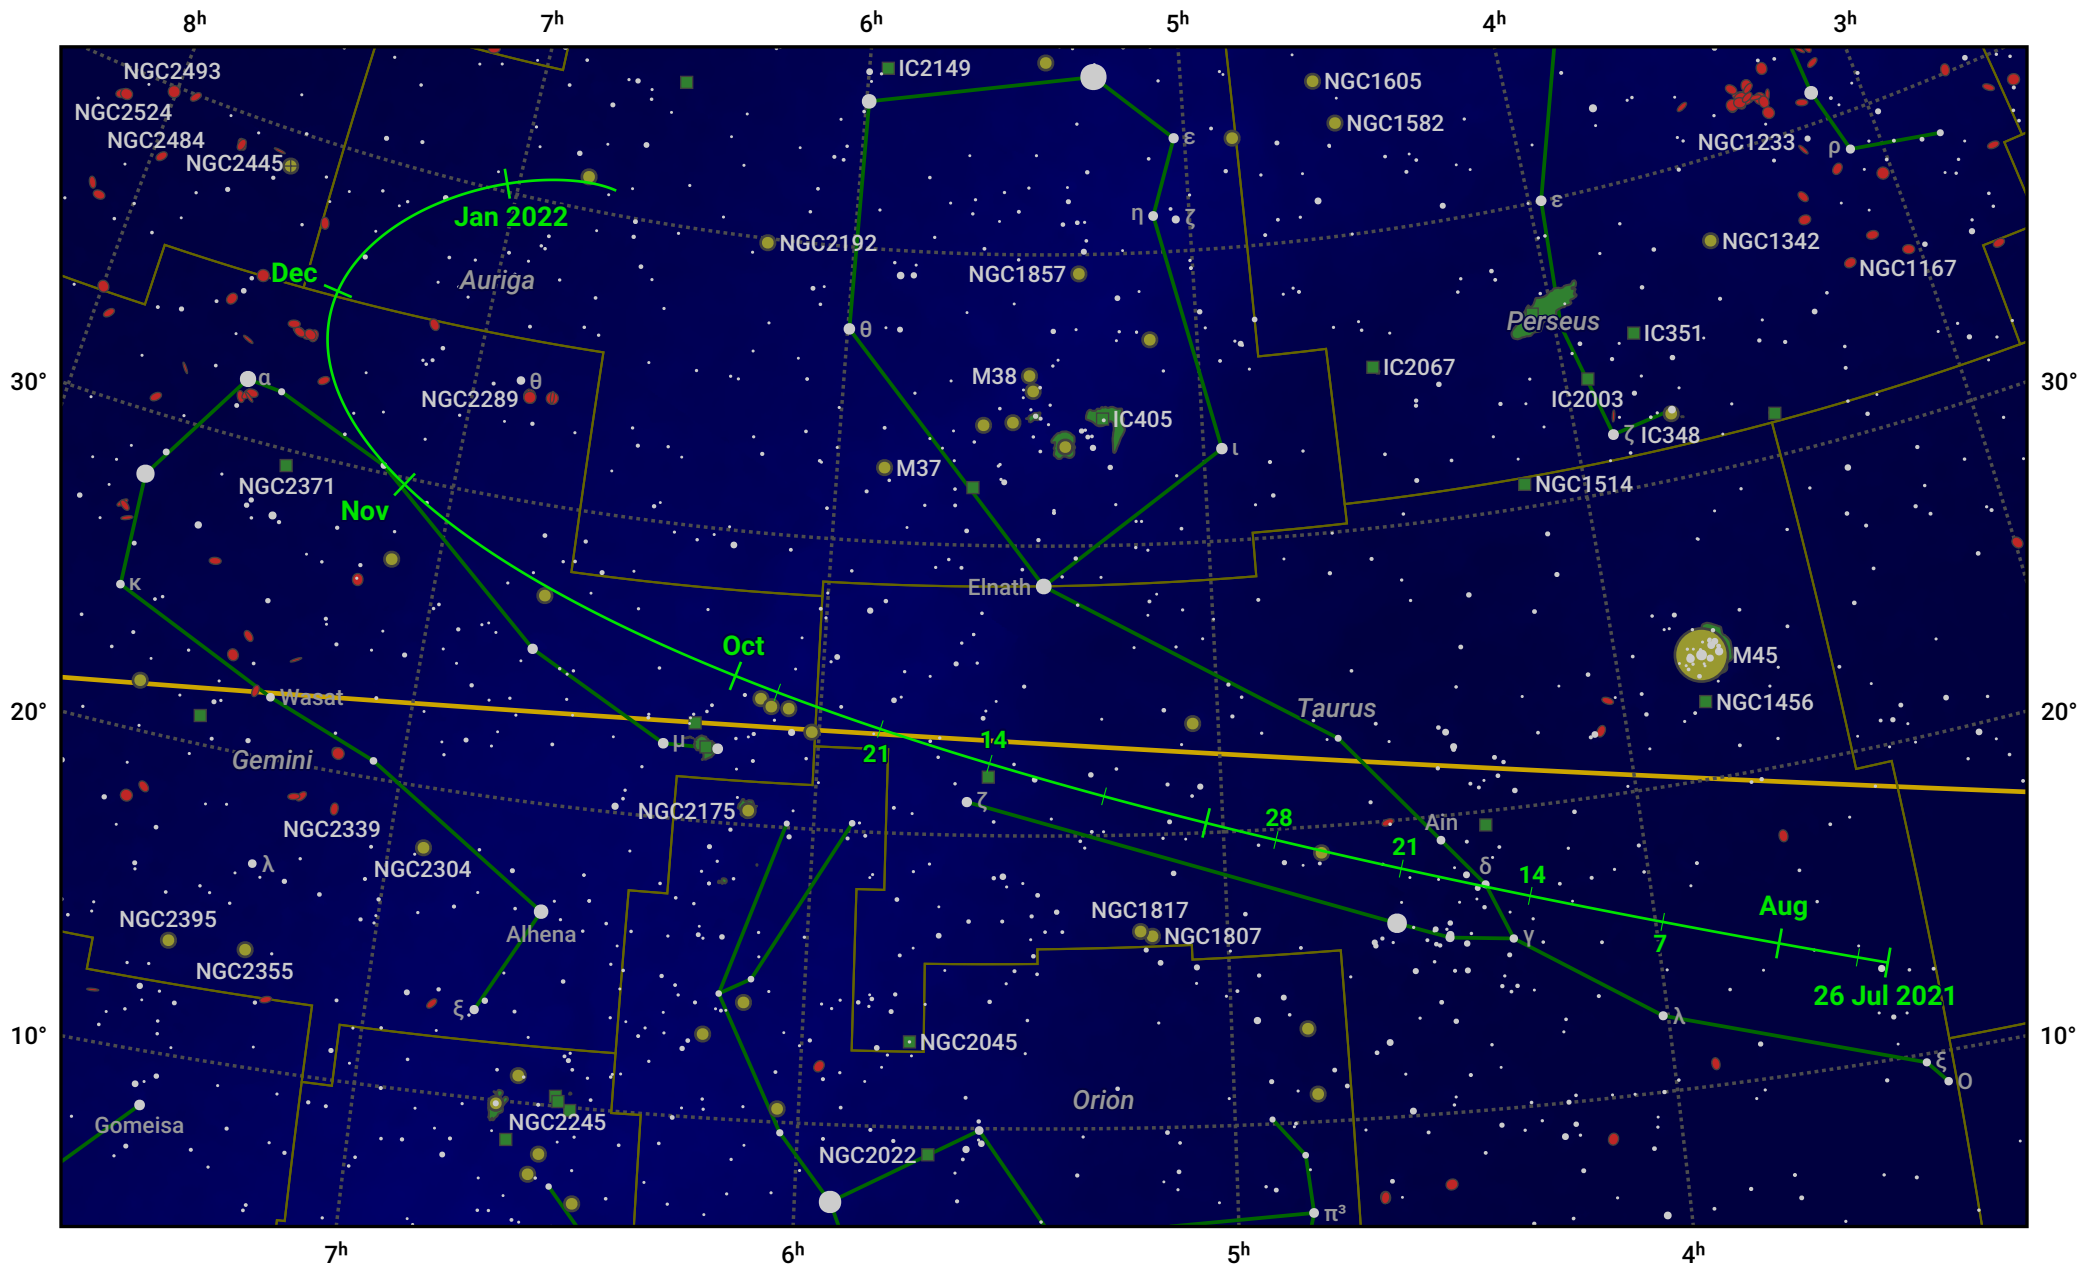

The path of 108P/Ciffreo starting on 26 Jul 2021

© Dominic Ford 2011–2024. Date markers placed at midnight UTC. Downloaded from <https://in-the-sky.org>

Magnitude scale: 7.0 6.0 5.0 4.0 3.0 2.0 1.0 0.0

— Ecliptic Plane

Galaxy Bright nebula Open cluster Globular cluster

Date	Mag
2021 Sep 1	12.3
2021 Oct 13	12.0
2021 Nov 1	12.0
2022 Jan 1	12.8
2022 Jan 8	13.0