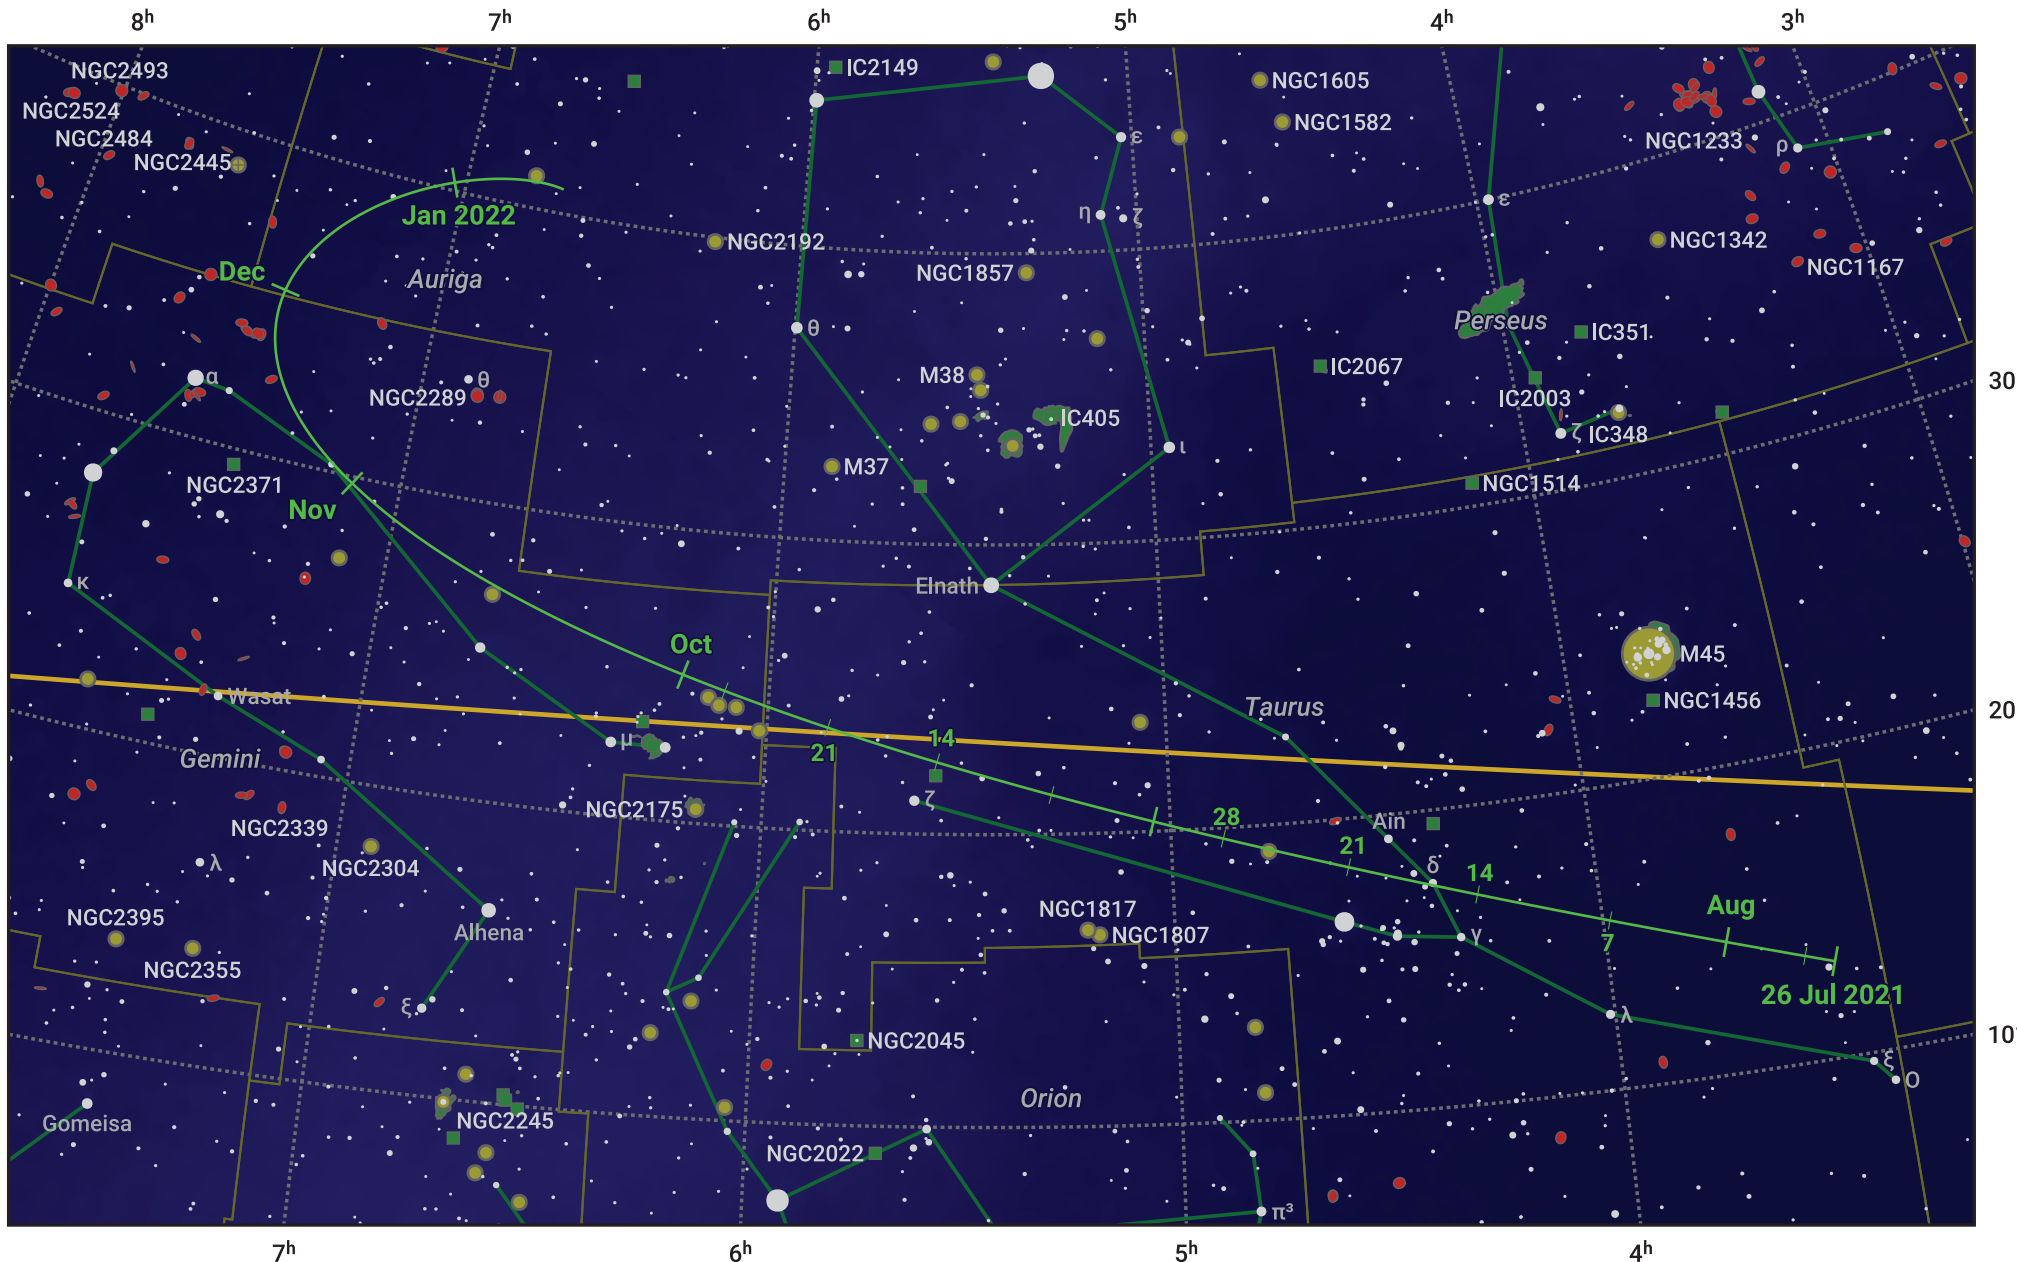

The path of 108P/Ciffreo starting on 26 Jul 2021

© Dominic Ford 2011–2024. Date markers placed at midnight UTC. Downloaded from <https://in-the-sky.org>

Magnitude scale: 7.0 6.0 5.0 4.0 3.0 2.0 1.0 0.0

— Ecliptic Plane

Galaxy Bright nebula Open cluster Globular cluster

Date	Mag
2021 Sep 1	12.3
2021 Oct 13	12.0
2021 Nov 1	12.0
2022 Jan 1	12.8
2022 Jan 8	13.0