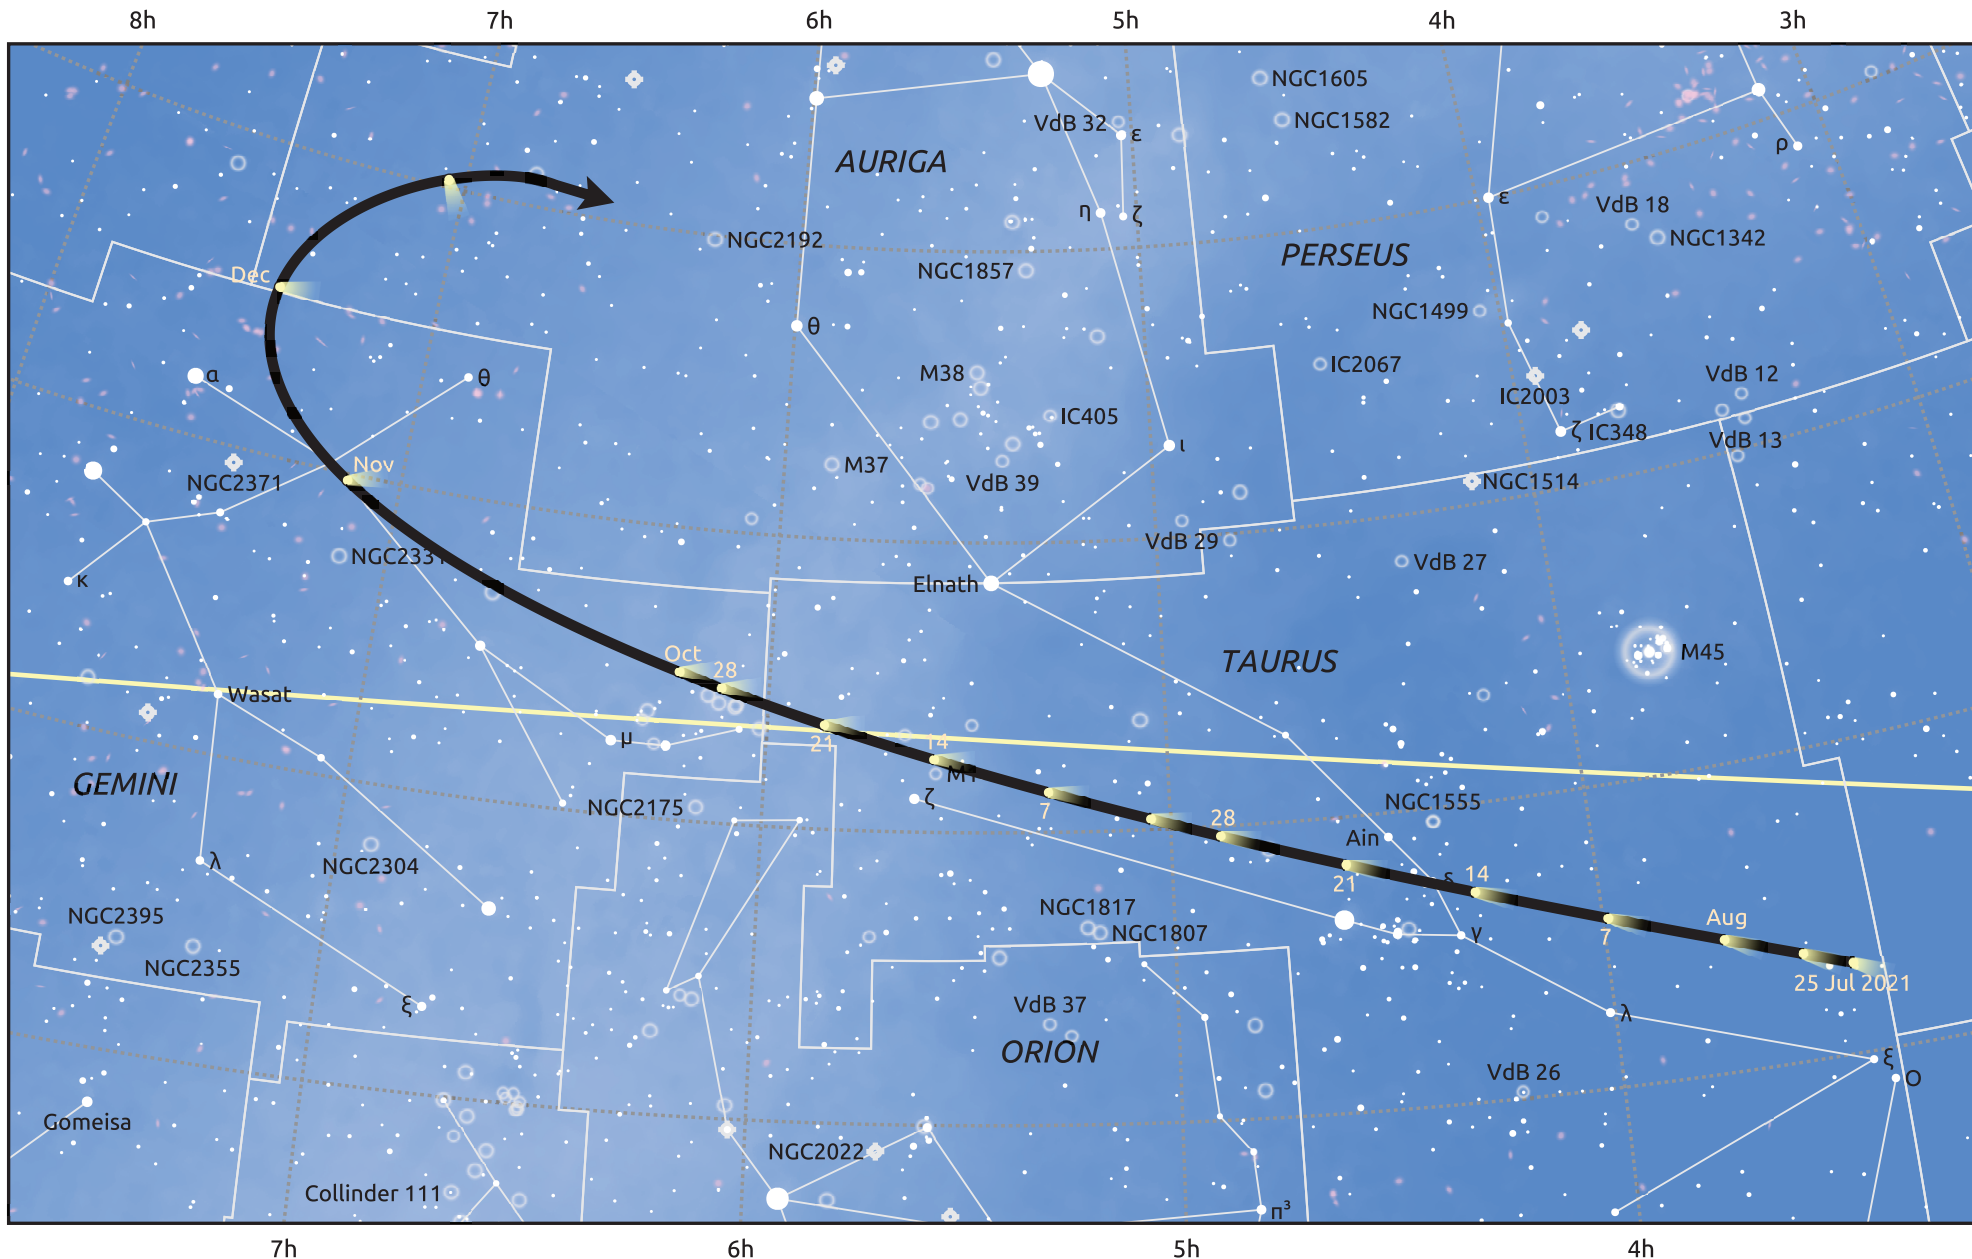

The path of 108P/Ciffreo starting on 25 Jul 2021

© Dominic Ford 2011–2025. Date markers placed at midnight UTC. Downloaded from <https://in-the-sky.org>

Magnitude scale: ● 7.0 ● 6.0 ● 5.0 ● 4.0 ● 3.0 ● 2.0 ● 1.0 ● 0.0

— Ecliptic Plane

- Galaxy
- Bright nebula
- Open cluster
- Globular cluster
- ◆ Planetary nebula

Date	Mag
2021 Sep 1	12.3
2021 Oct 9	12.0
2021 Nov 1	12.0
2022 Jan 1	12.8
2022 Jan 8	13.0