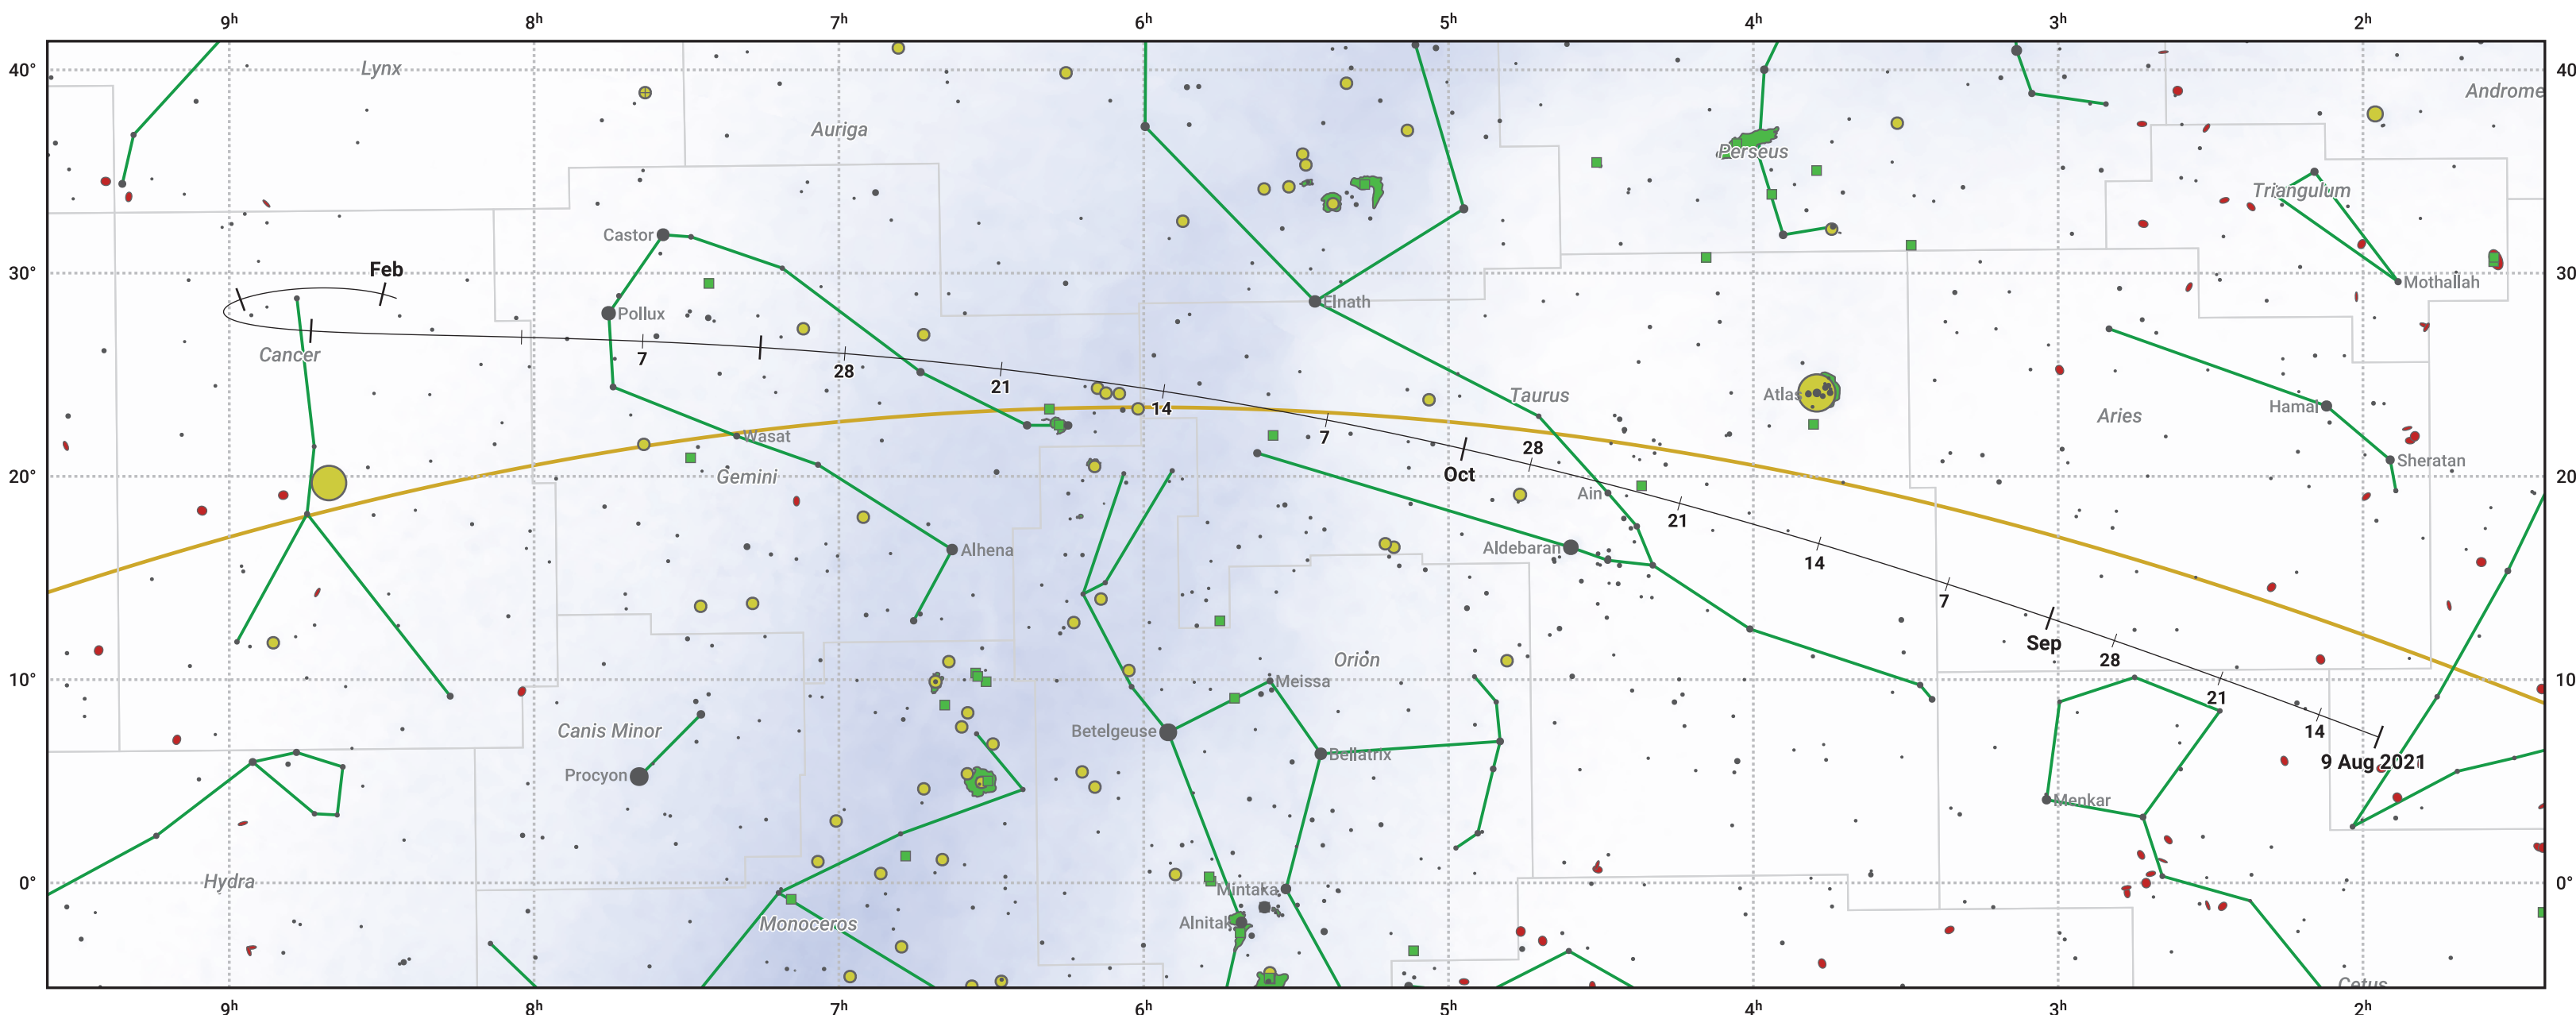

The path of 67P/Churyumov-Gerasimenko starting on 9 Aug 2021

© Dominic Ford 2011–2024. Date markers placed at midnight UTC. Downloaded from <https://in-the-sky.org>

Magnitude scale: 6.0 5.0 4.0 3.0 2.0 1.0 0.0

— Ecliptic Plane

Galaxy Bright nebula Open cluster Globular cluster

Date	Mag
2021 Sep 1	9.8
2021 Sep 5	9.6
2021 Oct 7	8.6
2021 Nov 1	8.3
2022 Jan 1	8.9
2022 Jan 26	9.7