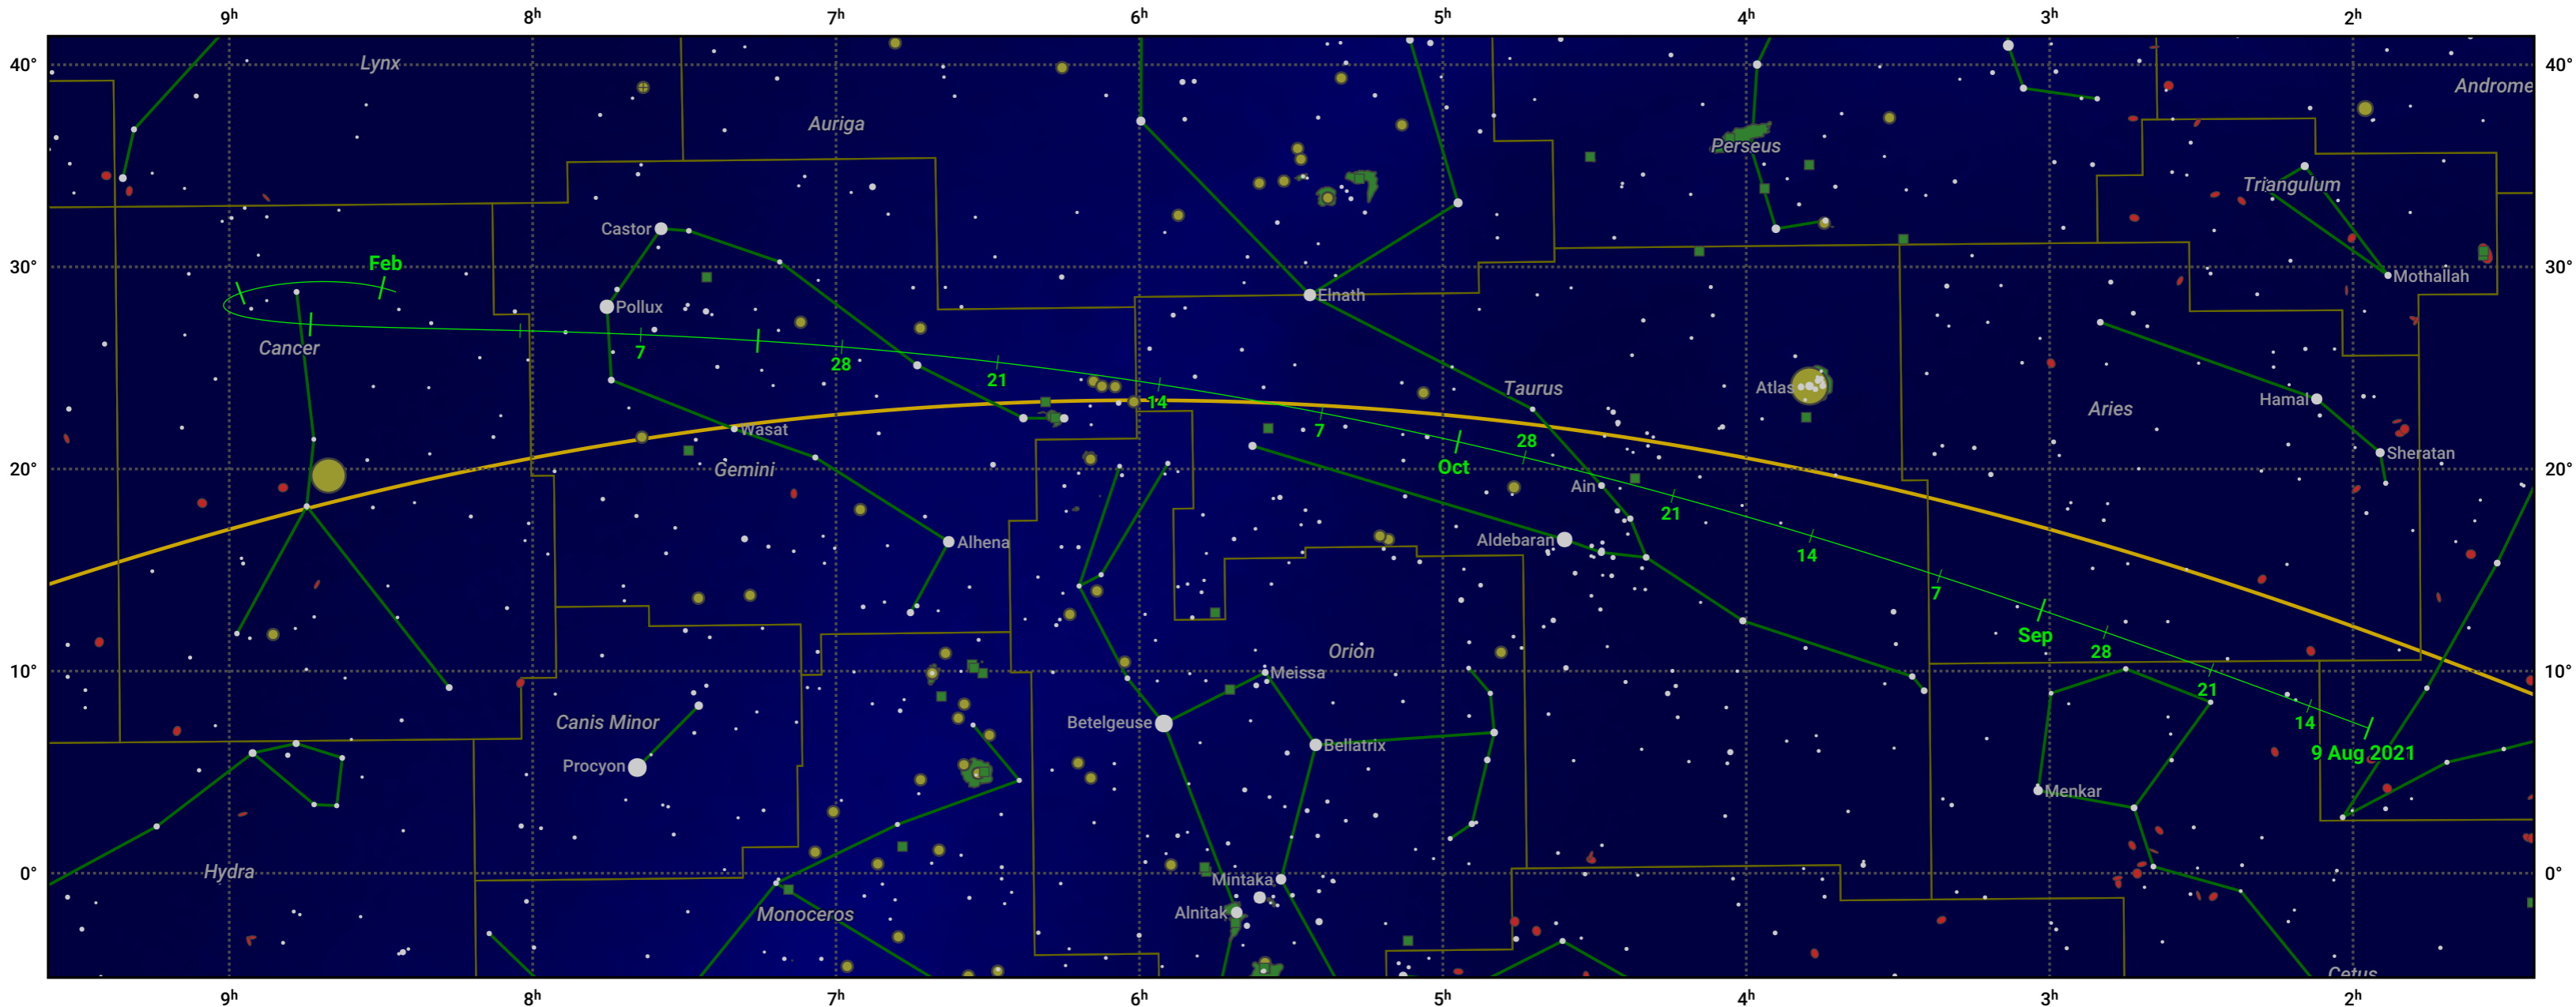

The path of 67P/Churyumov-Gerasimenko starting on 9 Aug 2021

© Dominic Ford 2011–2024. Date markers placed at midnight UTC. Downloaded from <https://in-the-sky.org>

Magnitude scale: 6.0 5.0 4.0 3.0 2.0 1.0 0.0

Ecliptic Plane

Galaxy Bright nebula Open cluster Globular cluster

Date	Mag
2021 Sep 1	9.8
2021 Sep 5	9.6
2021 Oct 7	8.6
2021 Nov 1	8.3
2022 Jan 1	8.9
2022 Jan 26	9.7