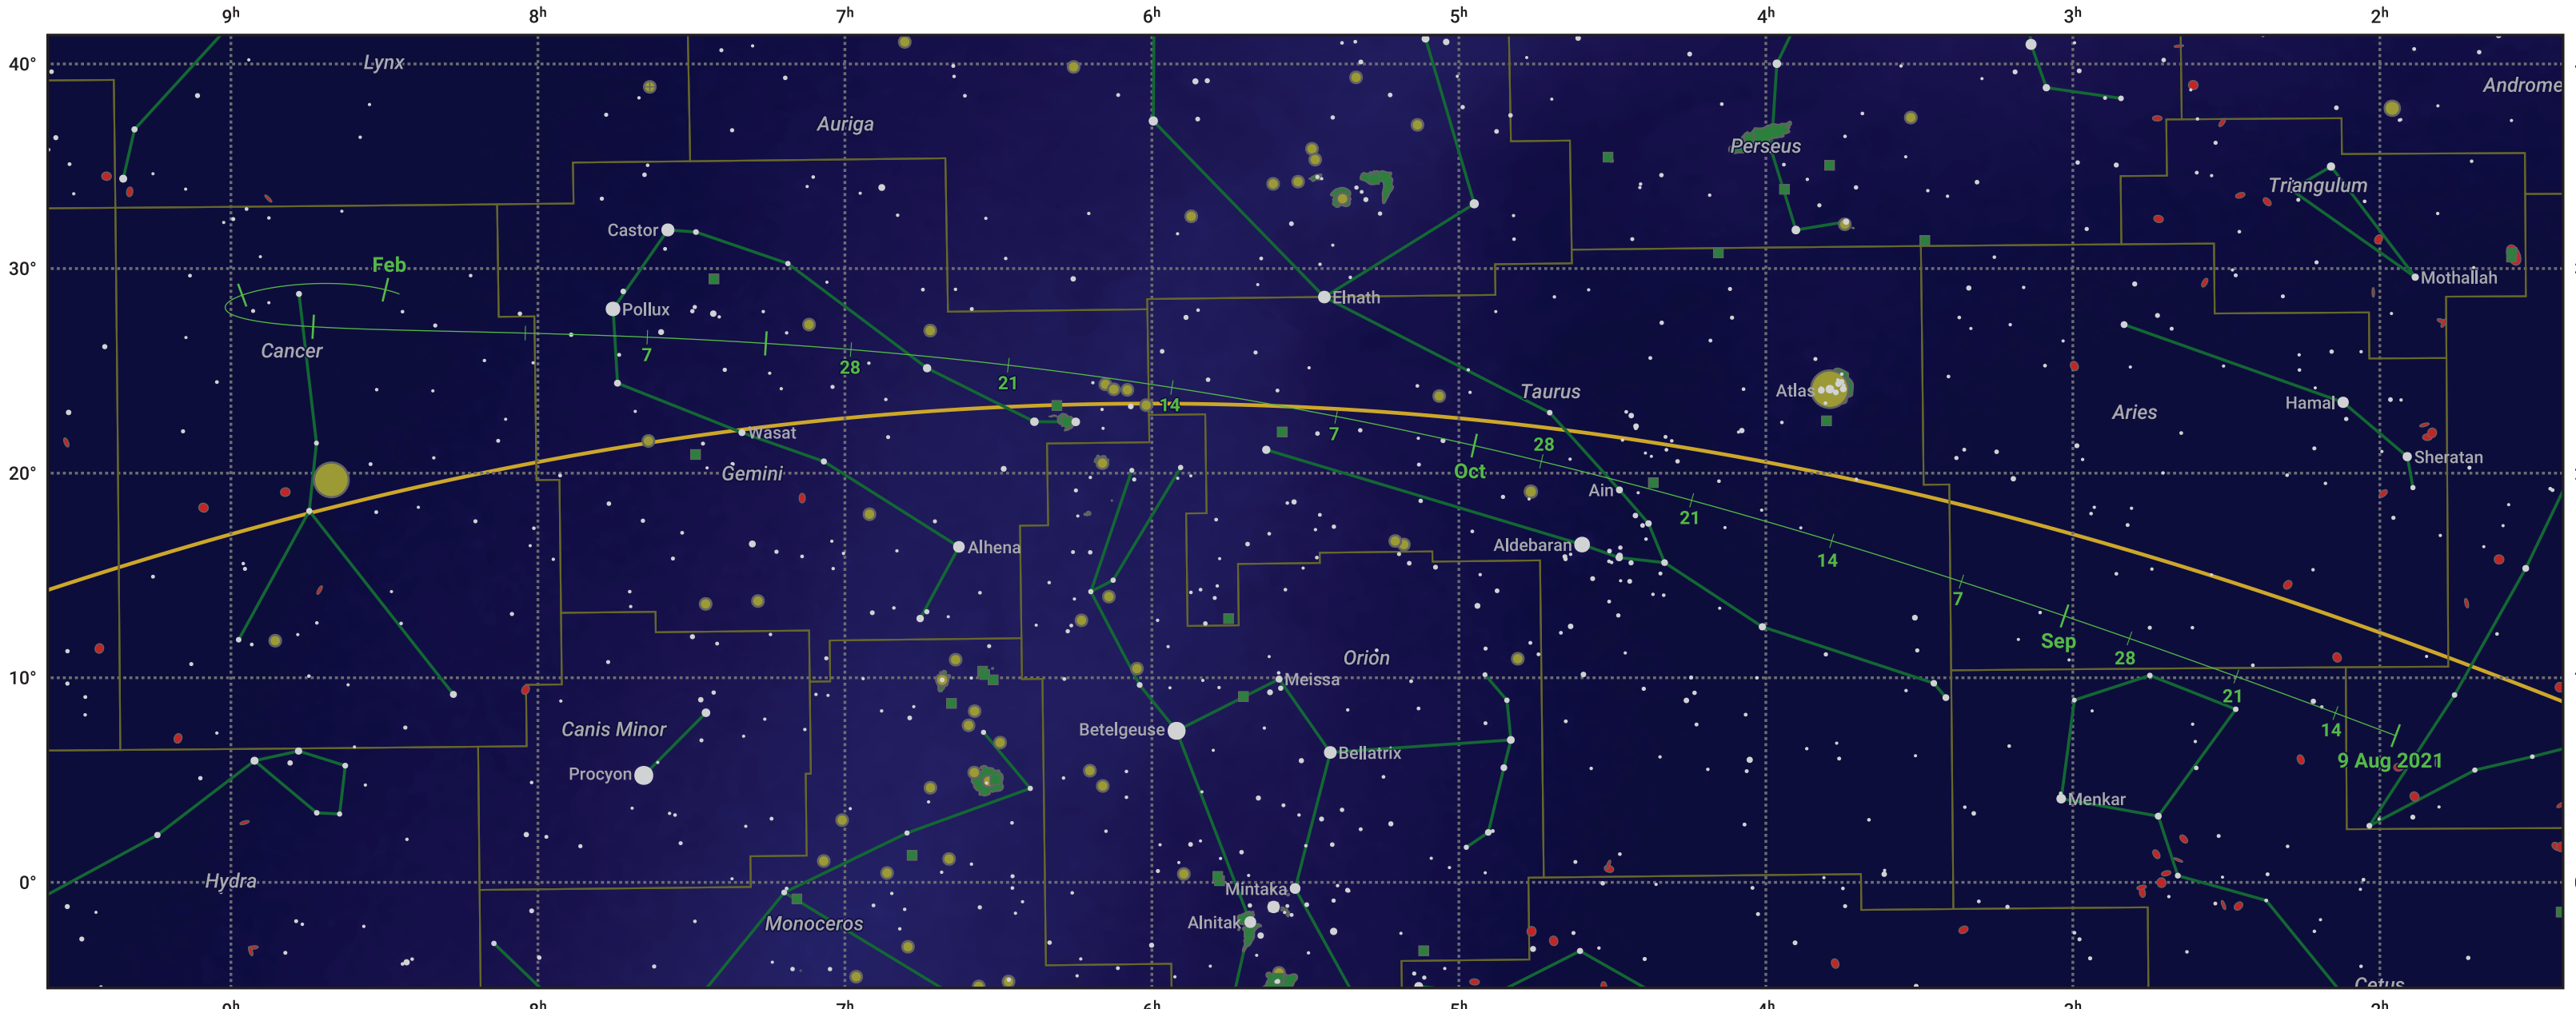

The path of 67P/Churyumov-Gerasimenko starting on 9 Aug 2021

© Dominic Ford 2011–2024. Date markers placed at midnight UTC. Downloaded from <https://in-the-sky.org>

Magnitude scale: ● -6.0 ● -5.0 ● -4.0 ● -3.0 ● -2.0 ● -1.0 ● 0.0

— Ecliptic Plane

● Galaxy ■ Bright nebula ● Open cluster ● Globular cluster

Date	Mag
2021 Sep 1	9.8
2021 Sep 5	9.6
2021 Oct 7	8.6
2021 Nov 1	8.3
2022 Jan 1	8.9
2022 Jan 26	9.7