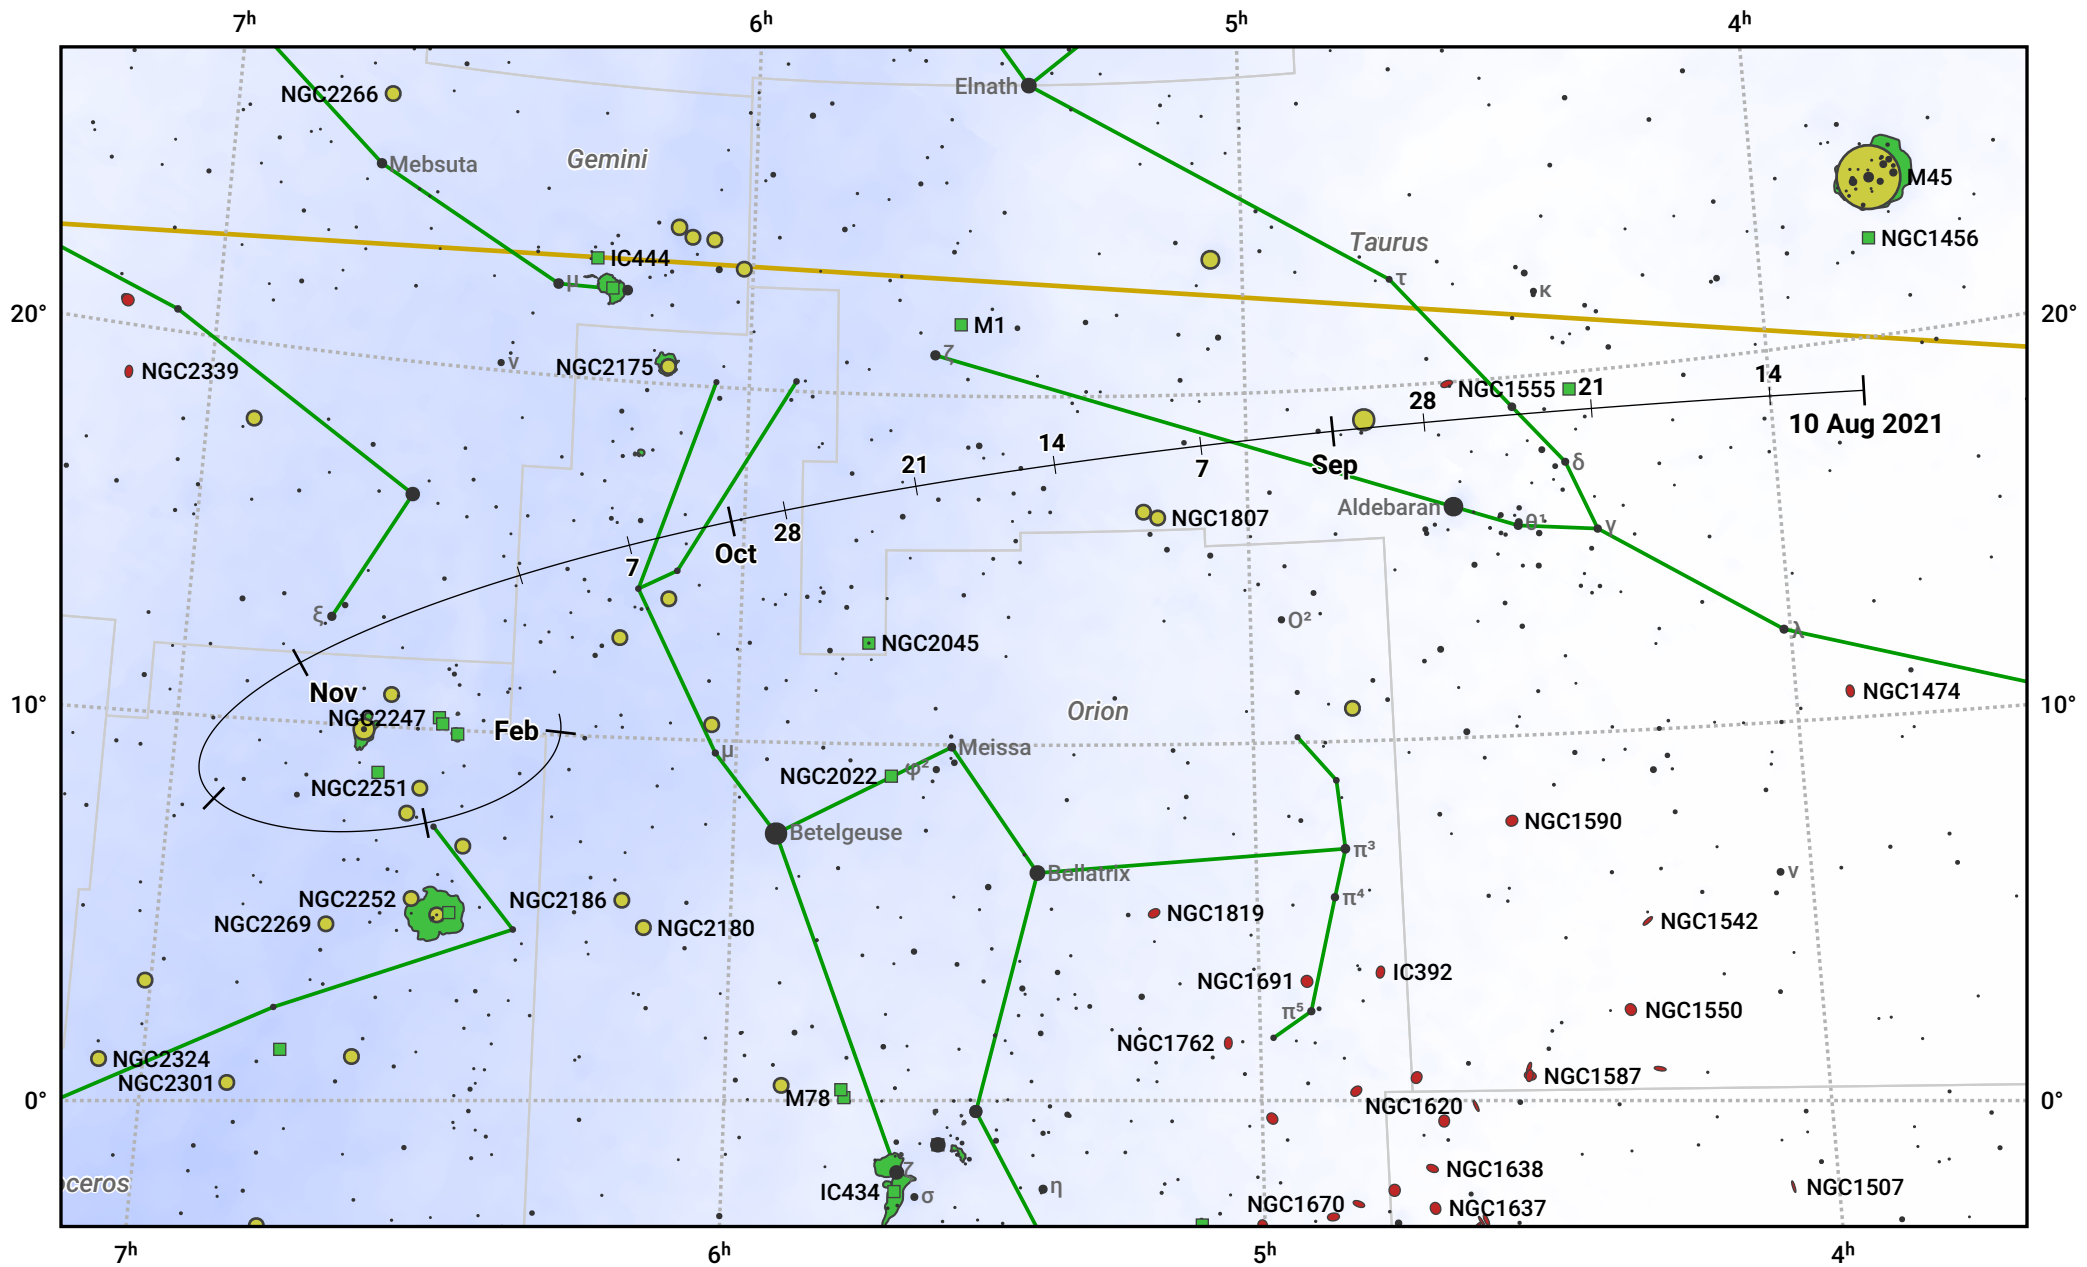

The path of 4P/Faye starting on 10 Aug 2021

© Dominic Ford 2011–2024. Date markers placed at midnight UTC. Downloaded from <https://in-the-sky.org>

Magnitude scale: 7.0 6.0 5.0 4.0 3.0 2.0 1.0 0.0

— Ecliptic Plane

Galaxy Bright nebula Open cluster Globular cluster

Date	Mag
2021 Sep 1	10.8
2021 Nov 1	10.4
2022 Jan 1	10.9