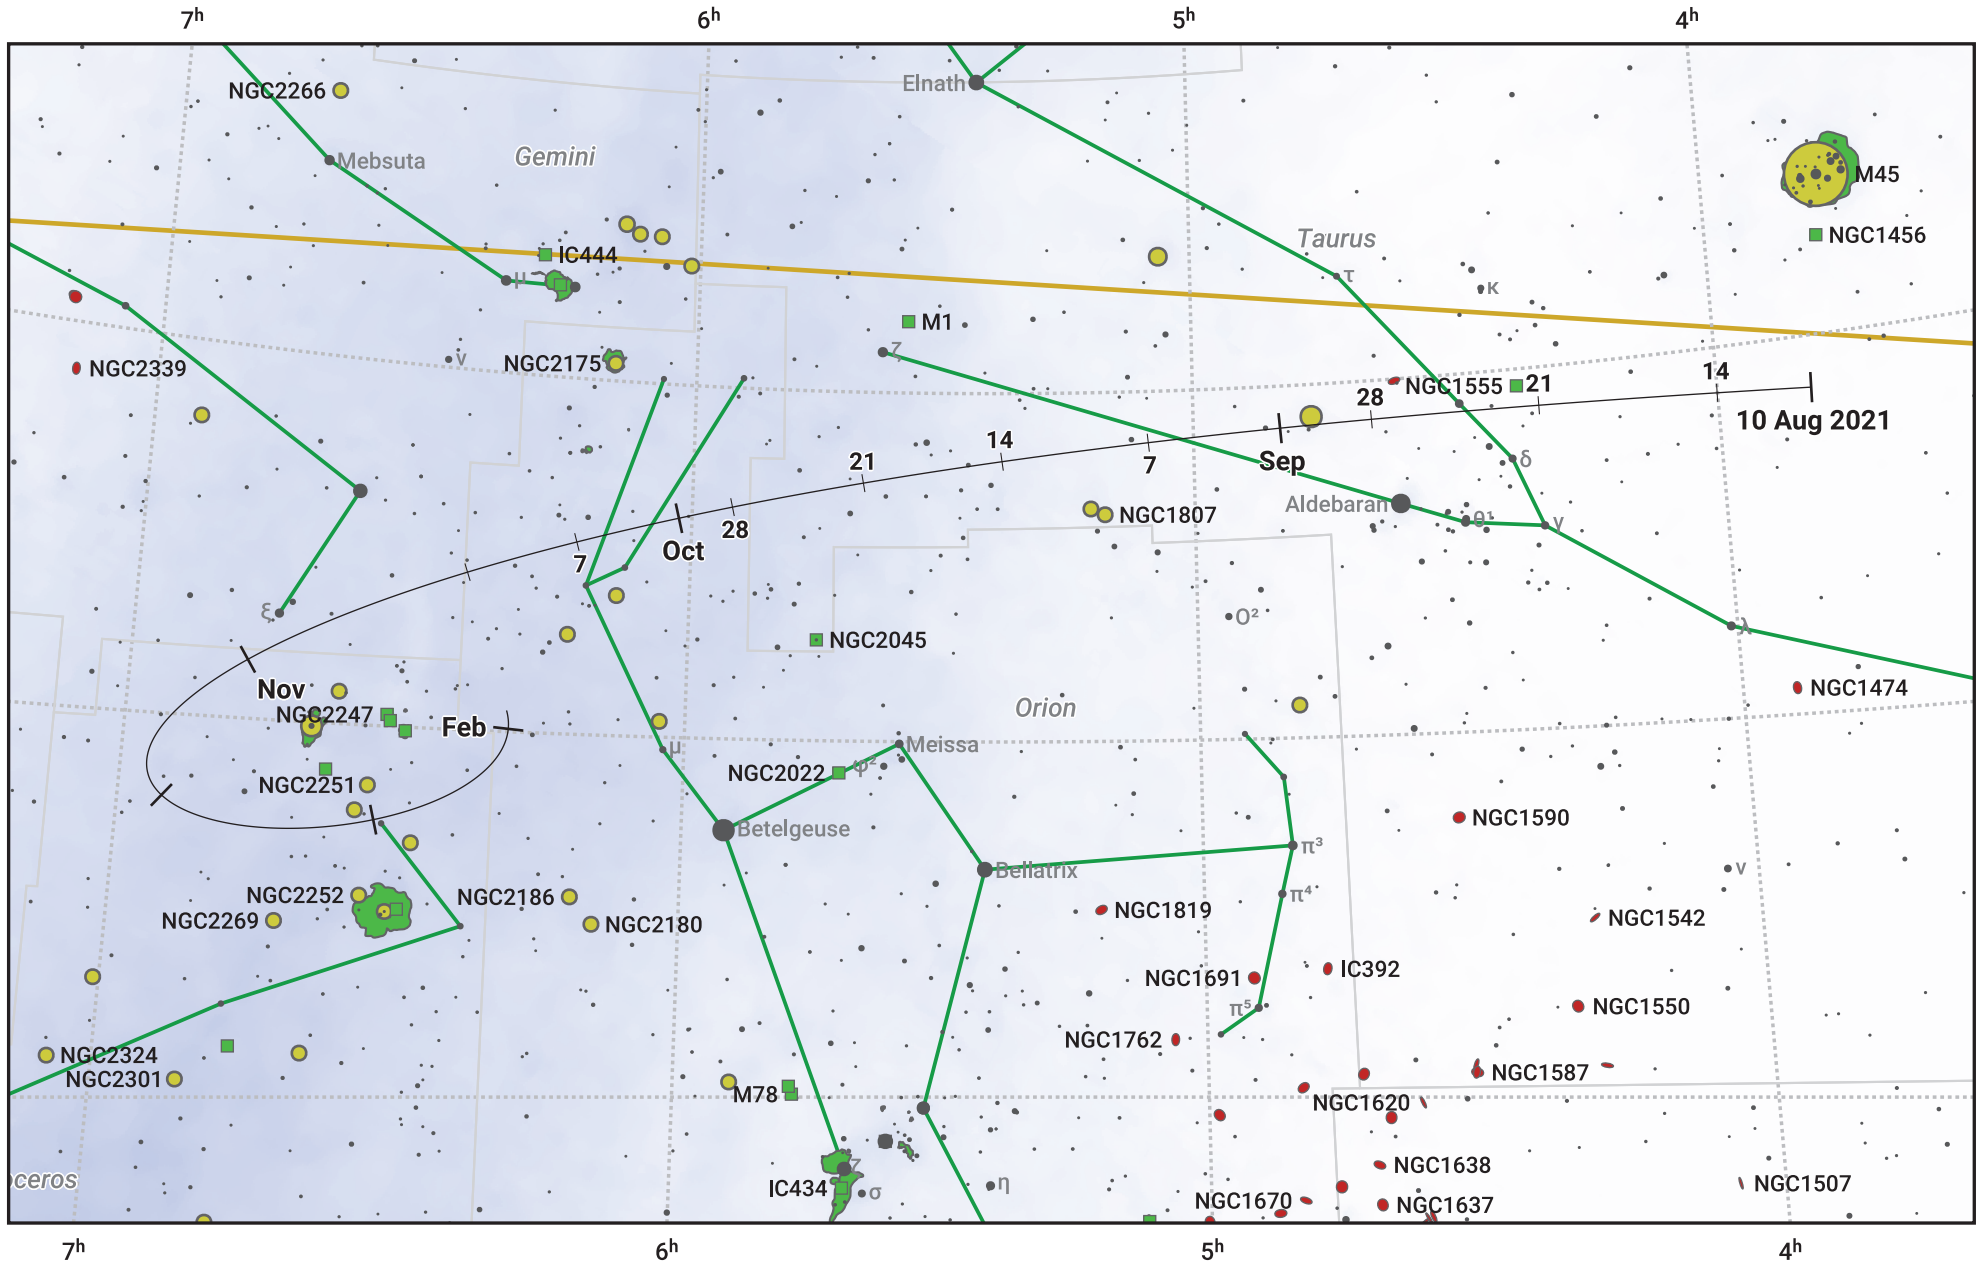

The path of 4P/Faye starting on 10 Aug 2021

© Dominic Ford 2011–2024. Date markers placed at midnight UTC. Downloaded from <https://in-the-sky.org>

Magnitude scale: 7.0 6.0 5.0 4.0 3.0 2.0 1.0 0.0

— Ecliptic Plane

- Galaxy
- Bright nebula
- Open cluster
- ⊕ Globular cluster

Date	Mag
2021 Sep 1	10.8
2021 Nov 1	10.4
2022 Jan 1	10.9