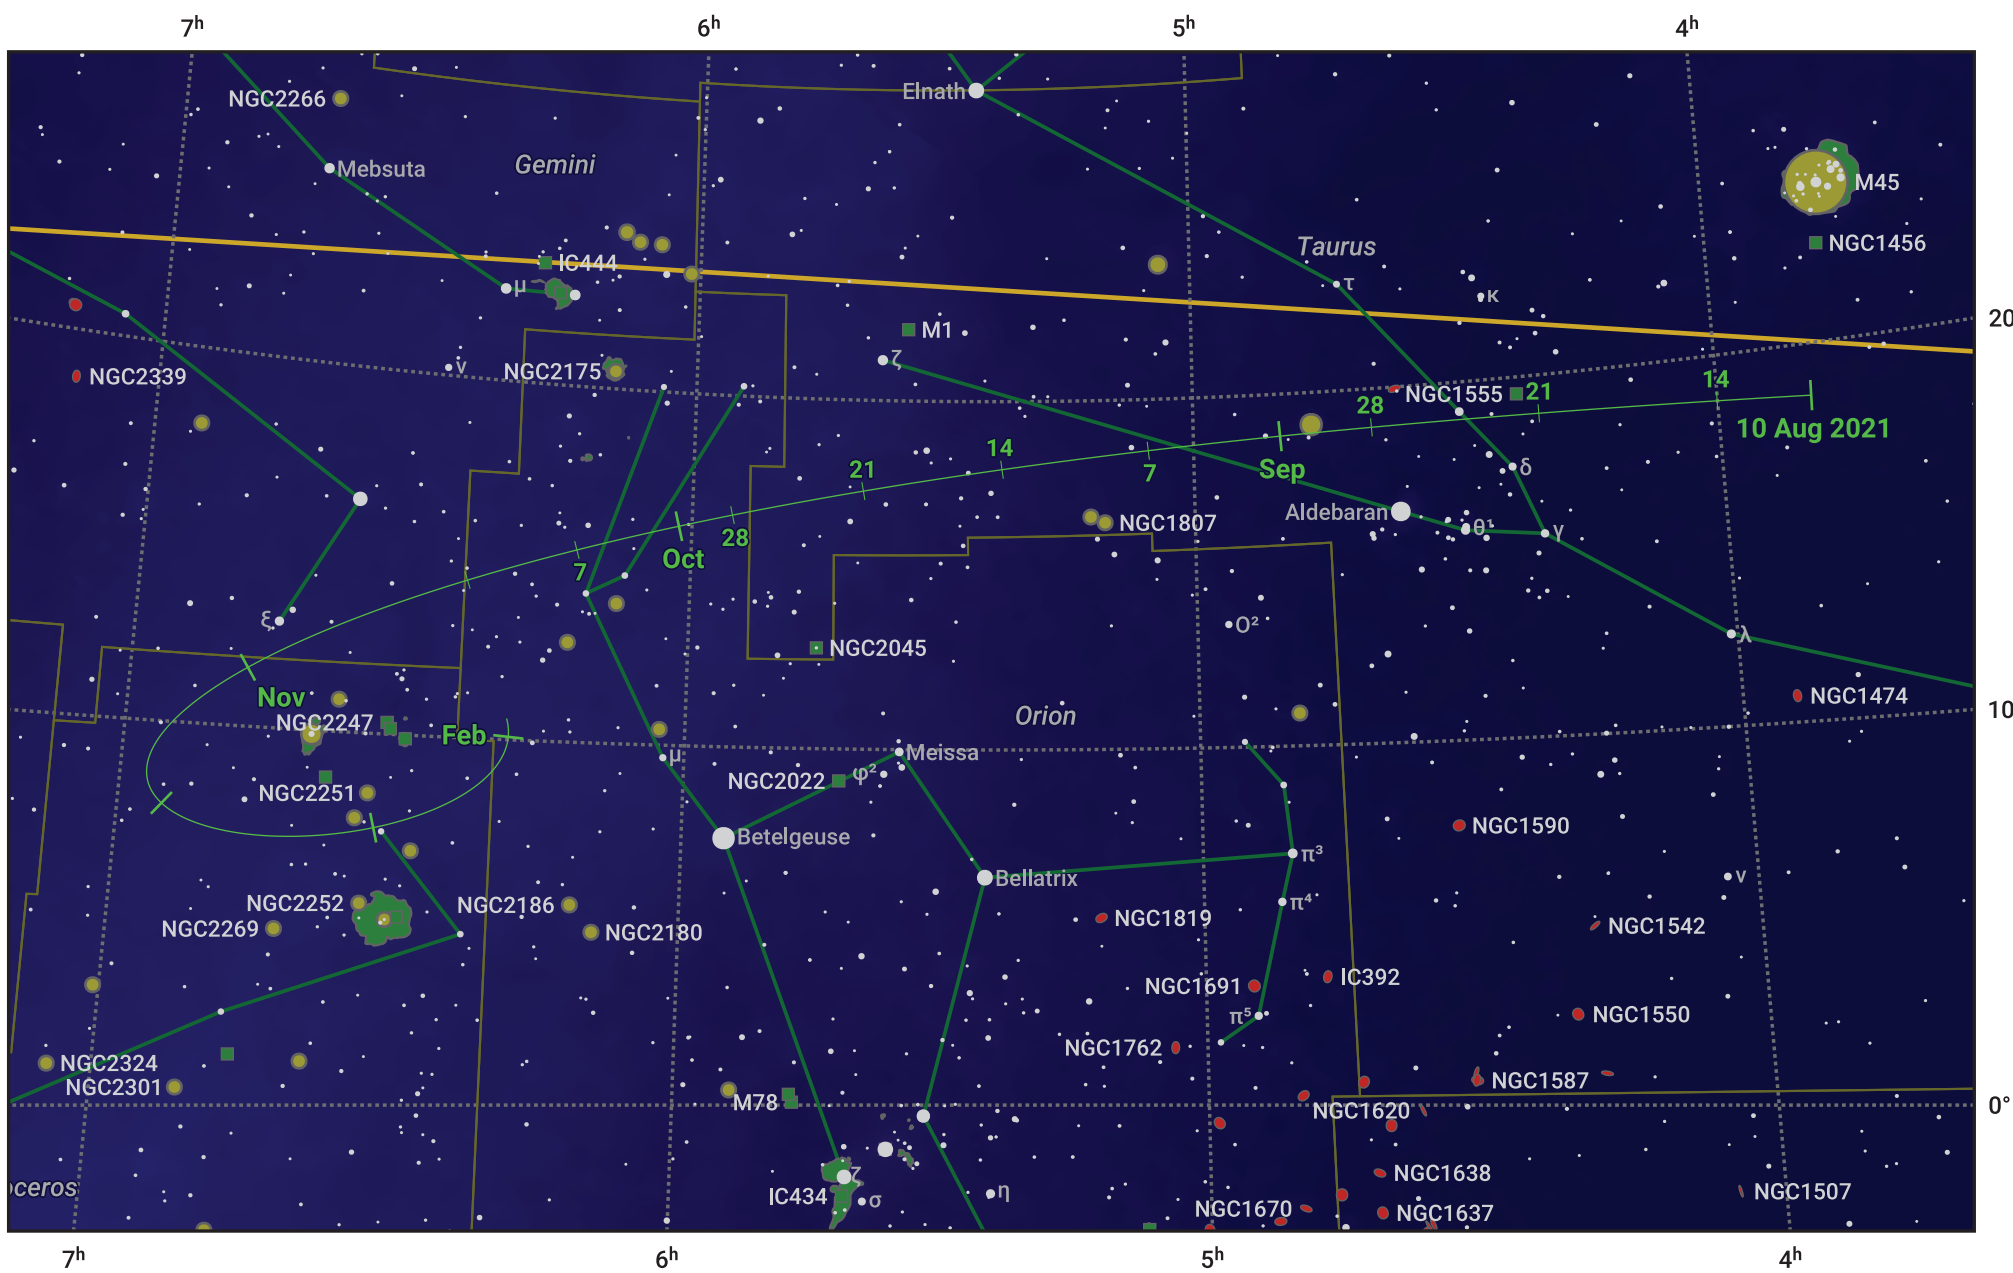

The path of 4P/Faye starting on 10 Aug 2021

© Dominic Ford 2011–2024. Date markers placed at midnight UTC. Downloaded from <https://in-the-sky.org>

Magnitude scale: ● 7.0 ● 6.0 ● 5.0 ● 4.0 ● 3.0 ● 2.0 ● 1.0 ● 0.0

— Ecliptic Plane

- Galaxy
- Bright nebula
- Open cluster
- ⊕ Globular cluster

Date	Mag
2021 Sep 1	10.8
2021 Nov 1	10.4
2022 Jan 1	10.9