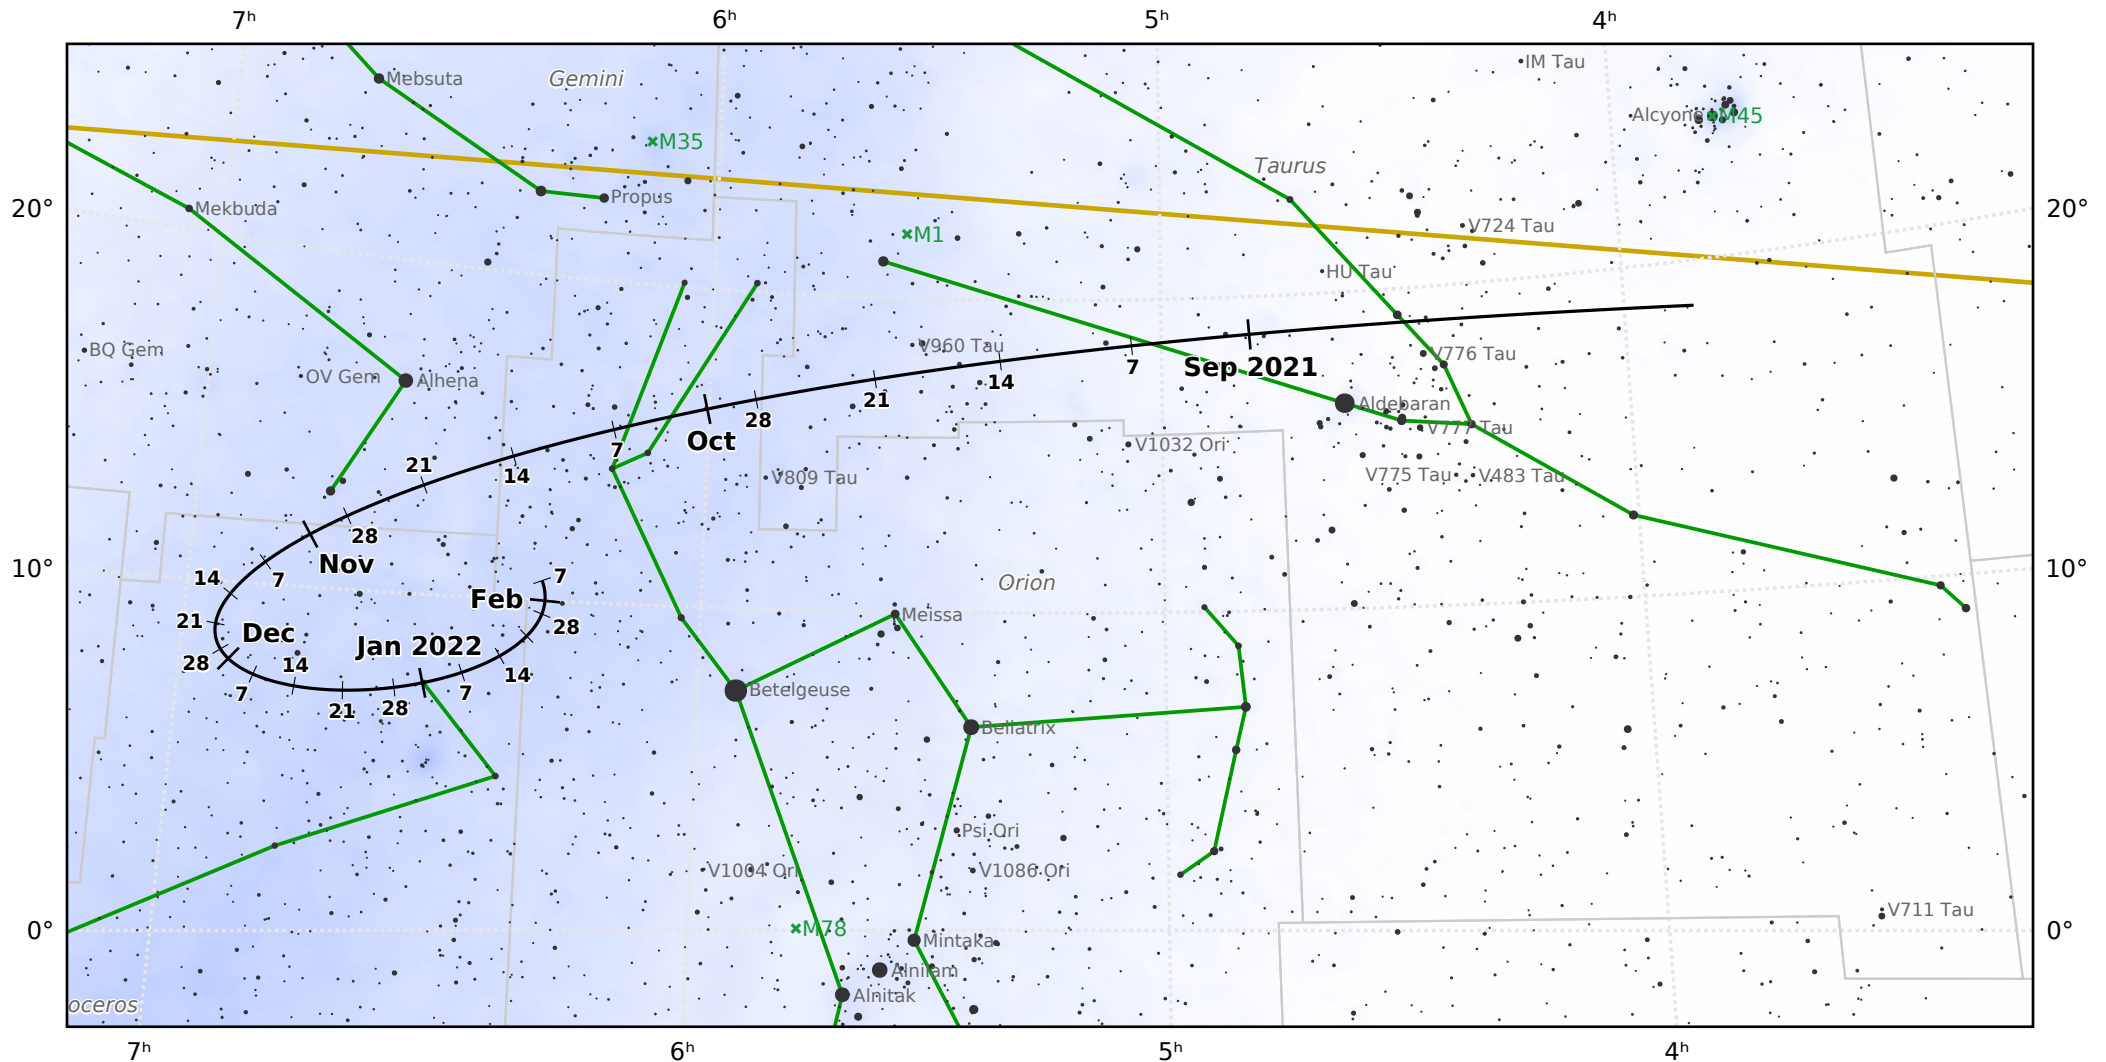

# The path of 4P/Faye starting on 11 Aug 2021

© Dominic Ford 2011-2021. Downloaded from <https://in-the-sky.org>

Magnitude scale: ● 8.0 ● 7.5 ● 7.0 ● 6.5 ● 6.0 ● 5.5 ● 5.0 ● 4.5 ● 4.0 ● 3.5 ● 3.0 ● 2.5 ● 2.0 ● 1.5

● 1.0 ● 0.5

— Ecliptic Plane