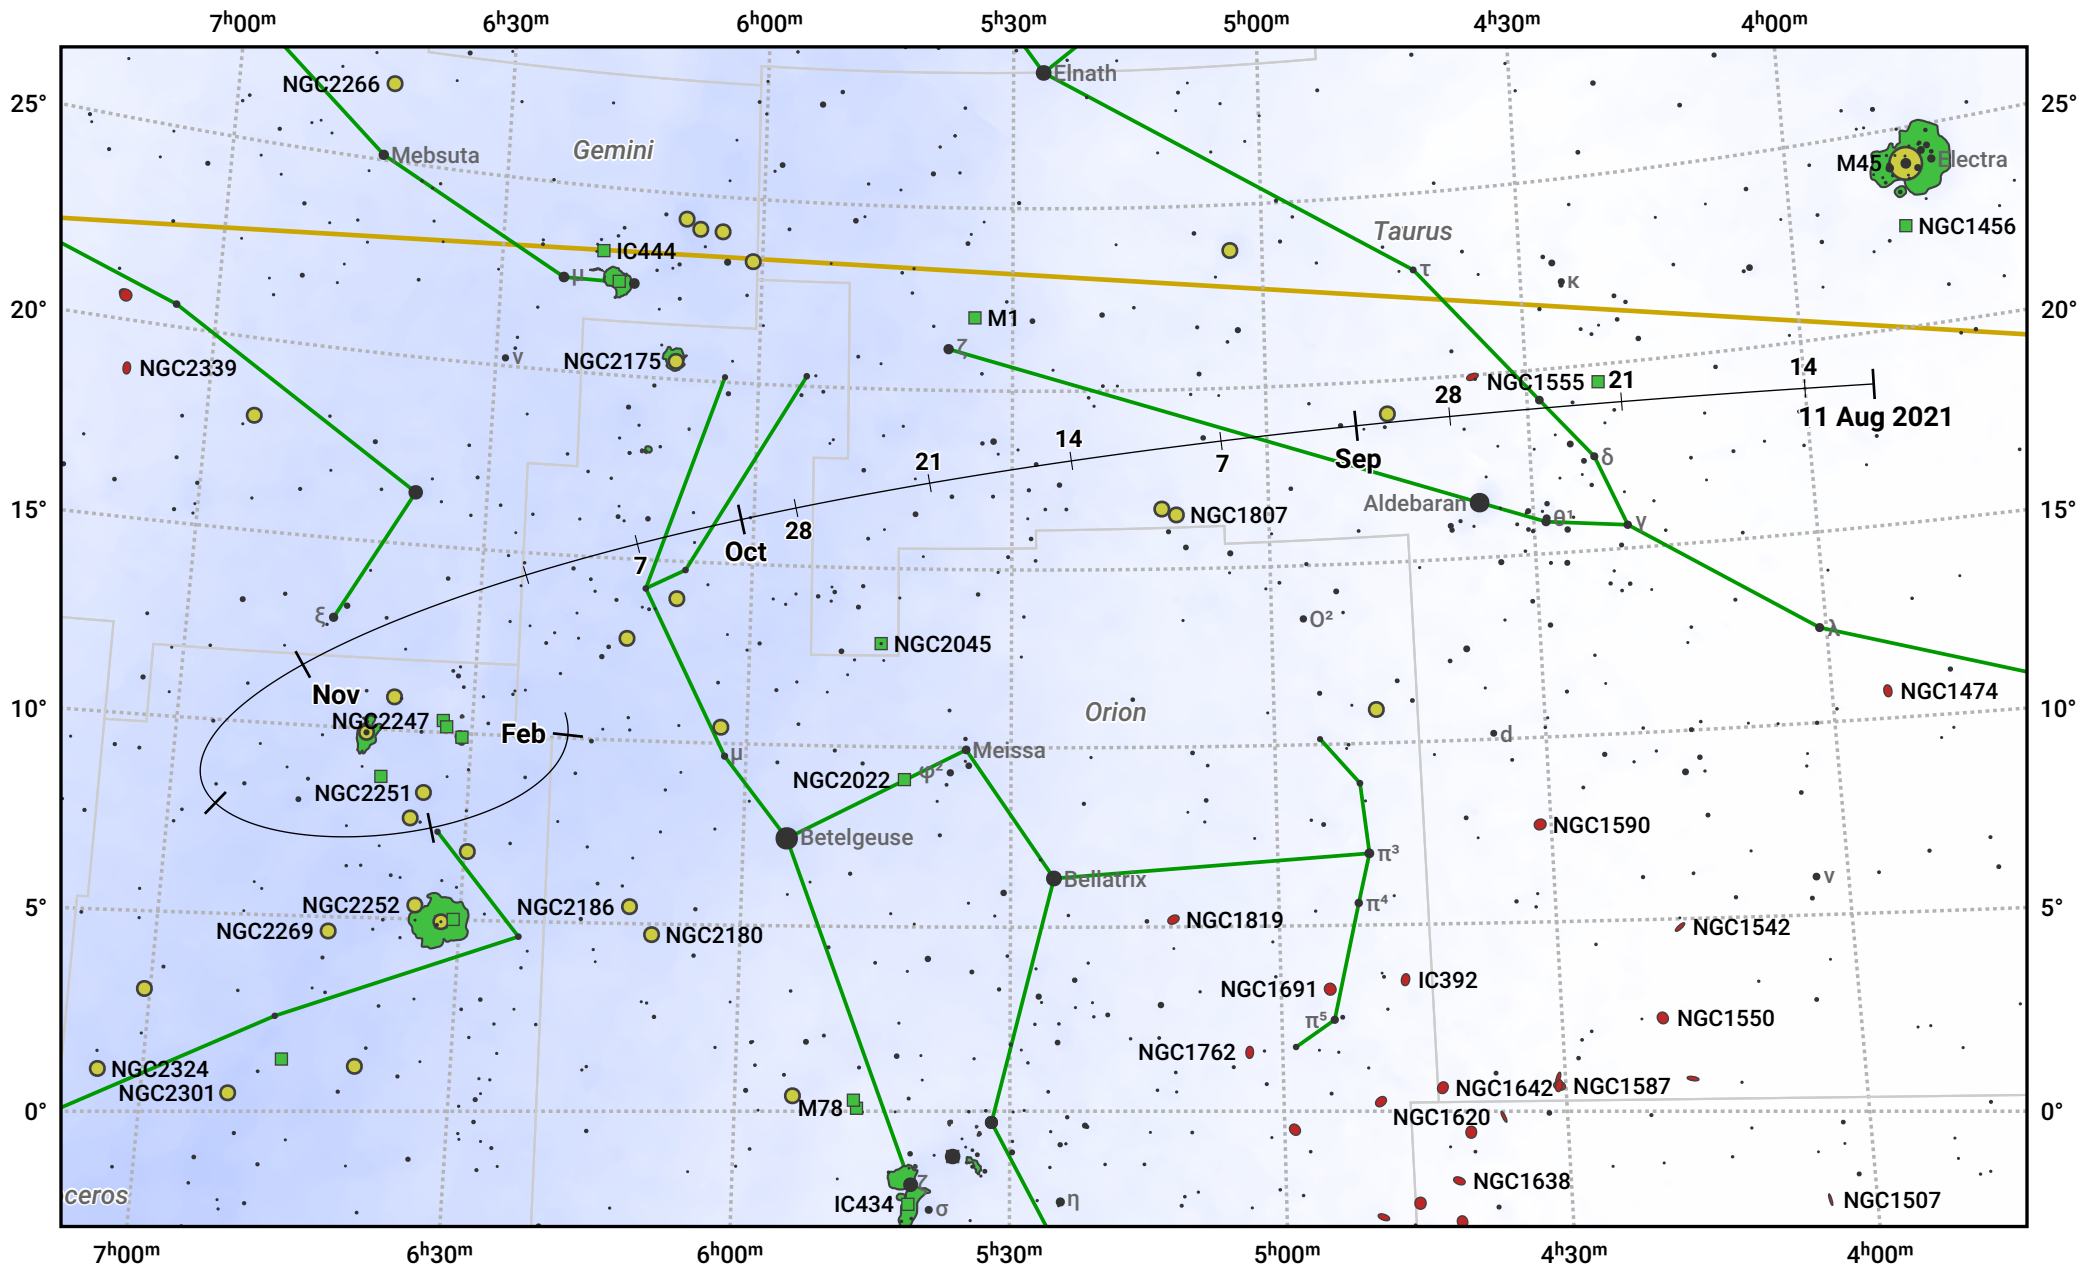

# The path of 4P/Faye starting on 11 Aug 2021

© Dominic Ford 2011–2024. Date markers placed at midnight UTC. Downloaded from <https://in-the-sky.org>

Magnitude scale: 7.0 6.0 5.0 4.0 3.0 2.0 1.0 0.0

— Ecliptic Plane

Galaxy Bright nebula Open cluster Globular cluster

Date	Mag
2021 Sep 1	10.8
2021 Nov 1	10.4
2022 Jan 1	10.9