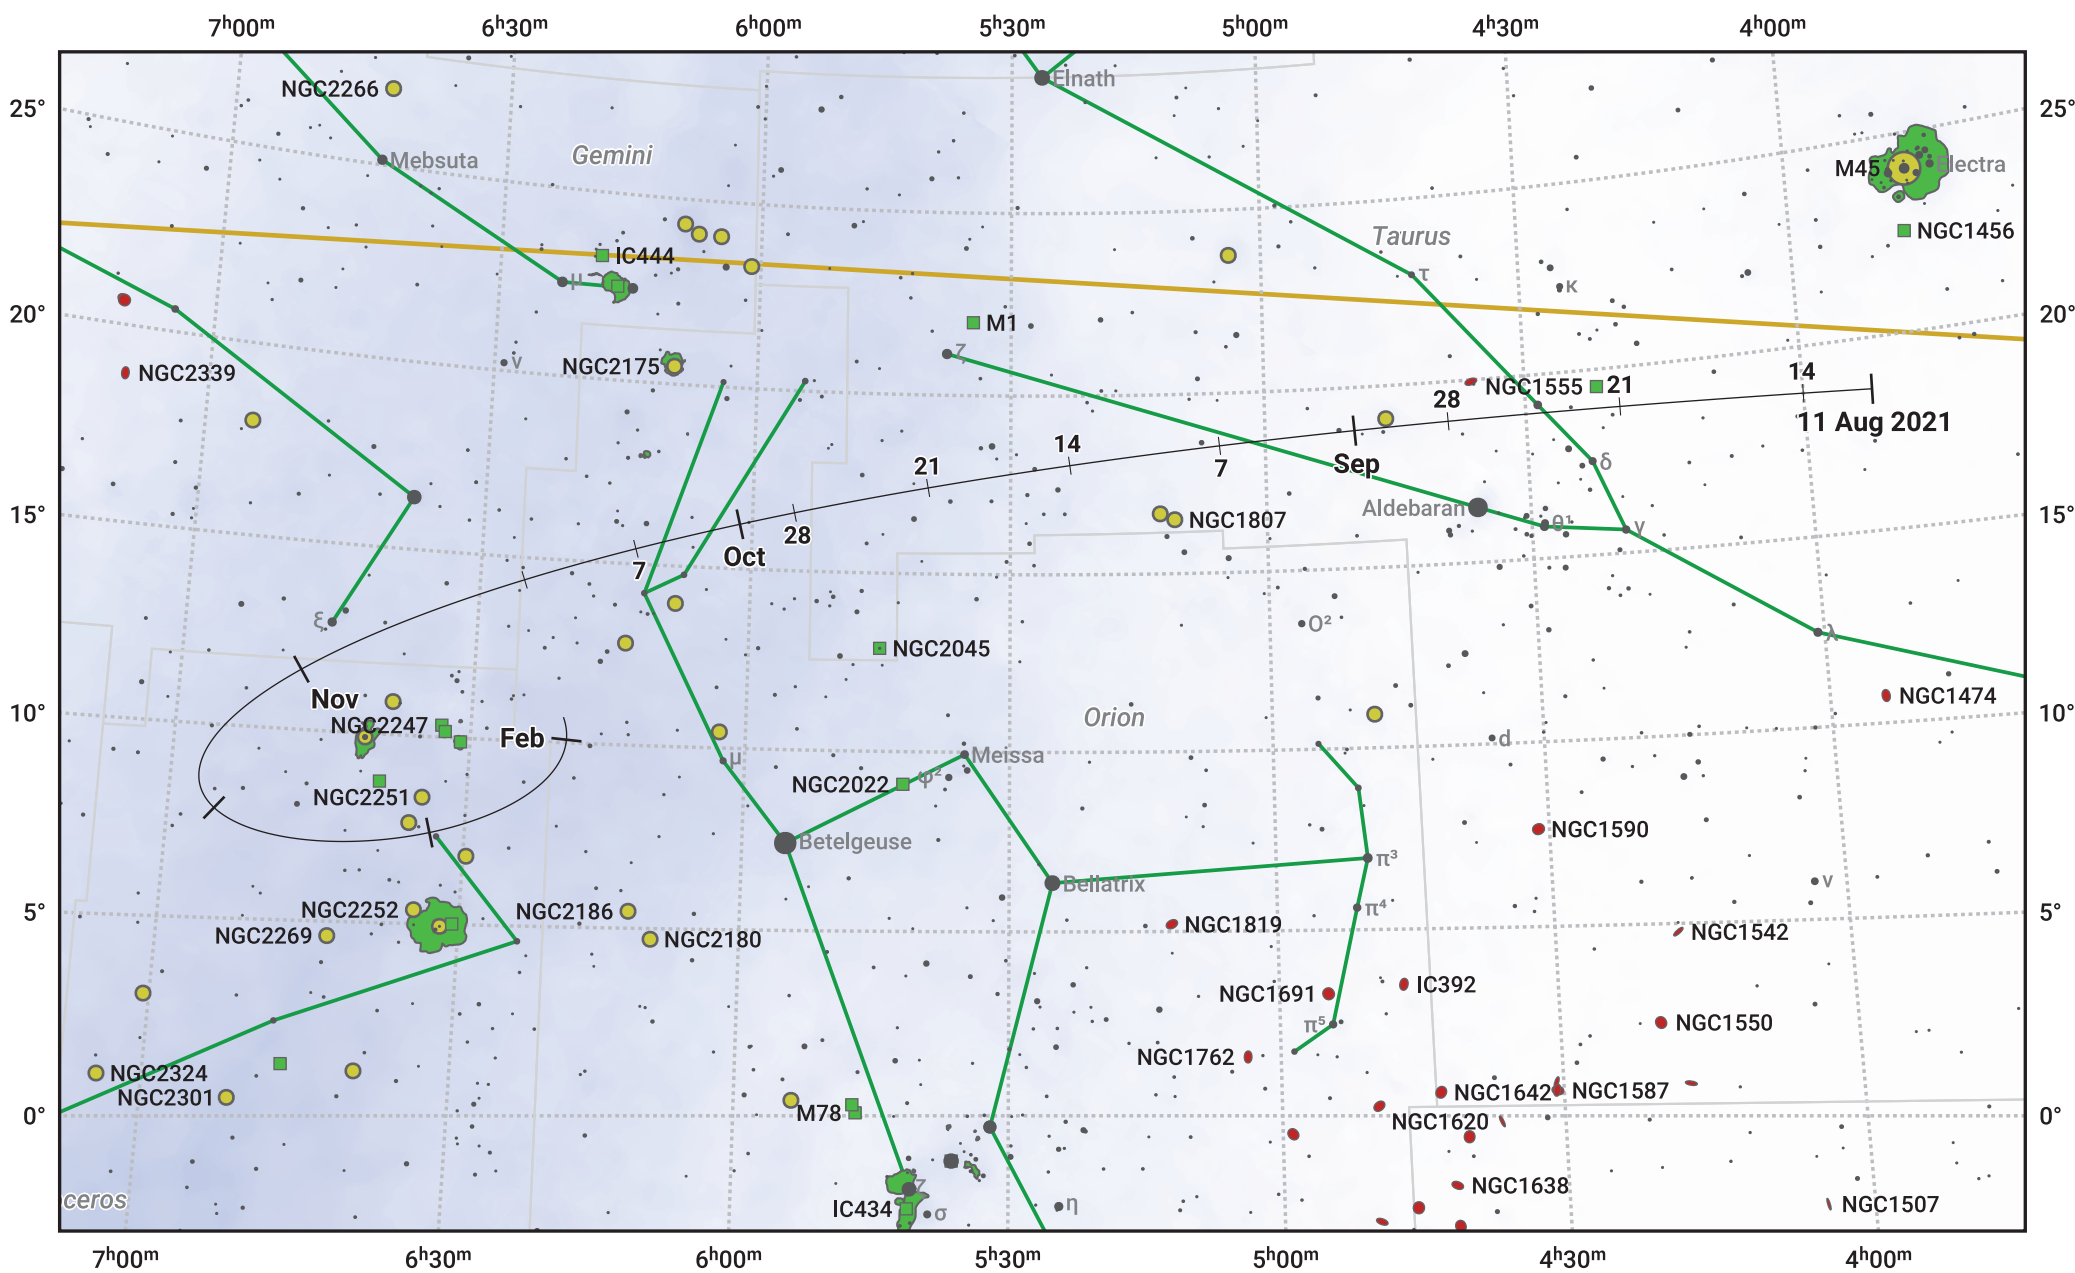

The path of 4P/Faye starting on 11 Aug 2021

© Dominic Ford 2011–2024. Date markers placed at midnight UTC. Downloaded from <https://in-the-sky.org>

Magnitude scale: ● 7.0 ● 6.0 ● 5.0 ● 4.0 ● 3.0 ● 2.0 ● 1.0 ● 0.0

— Ecliptic Plane

- Galaxy
- Bright nebula
- Open cluster
- + Globular cluster

Date	Mag
2021 Sep 1	10.8
2021 Nov 1	10.4
2022 Jan 1	10.9