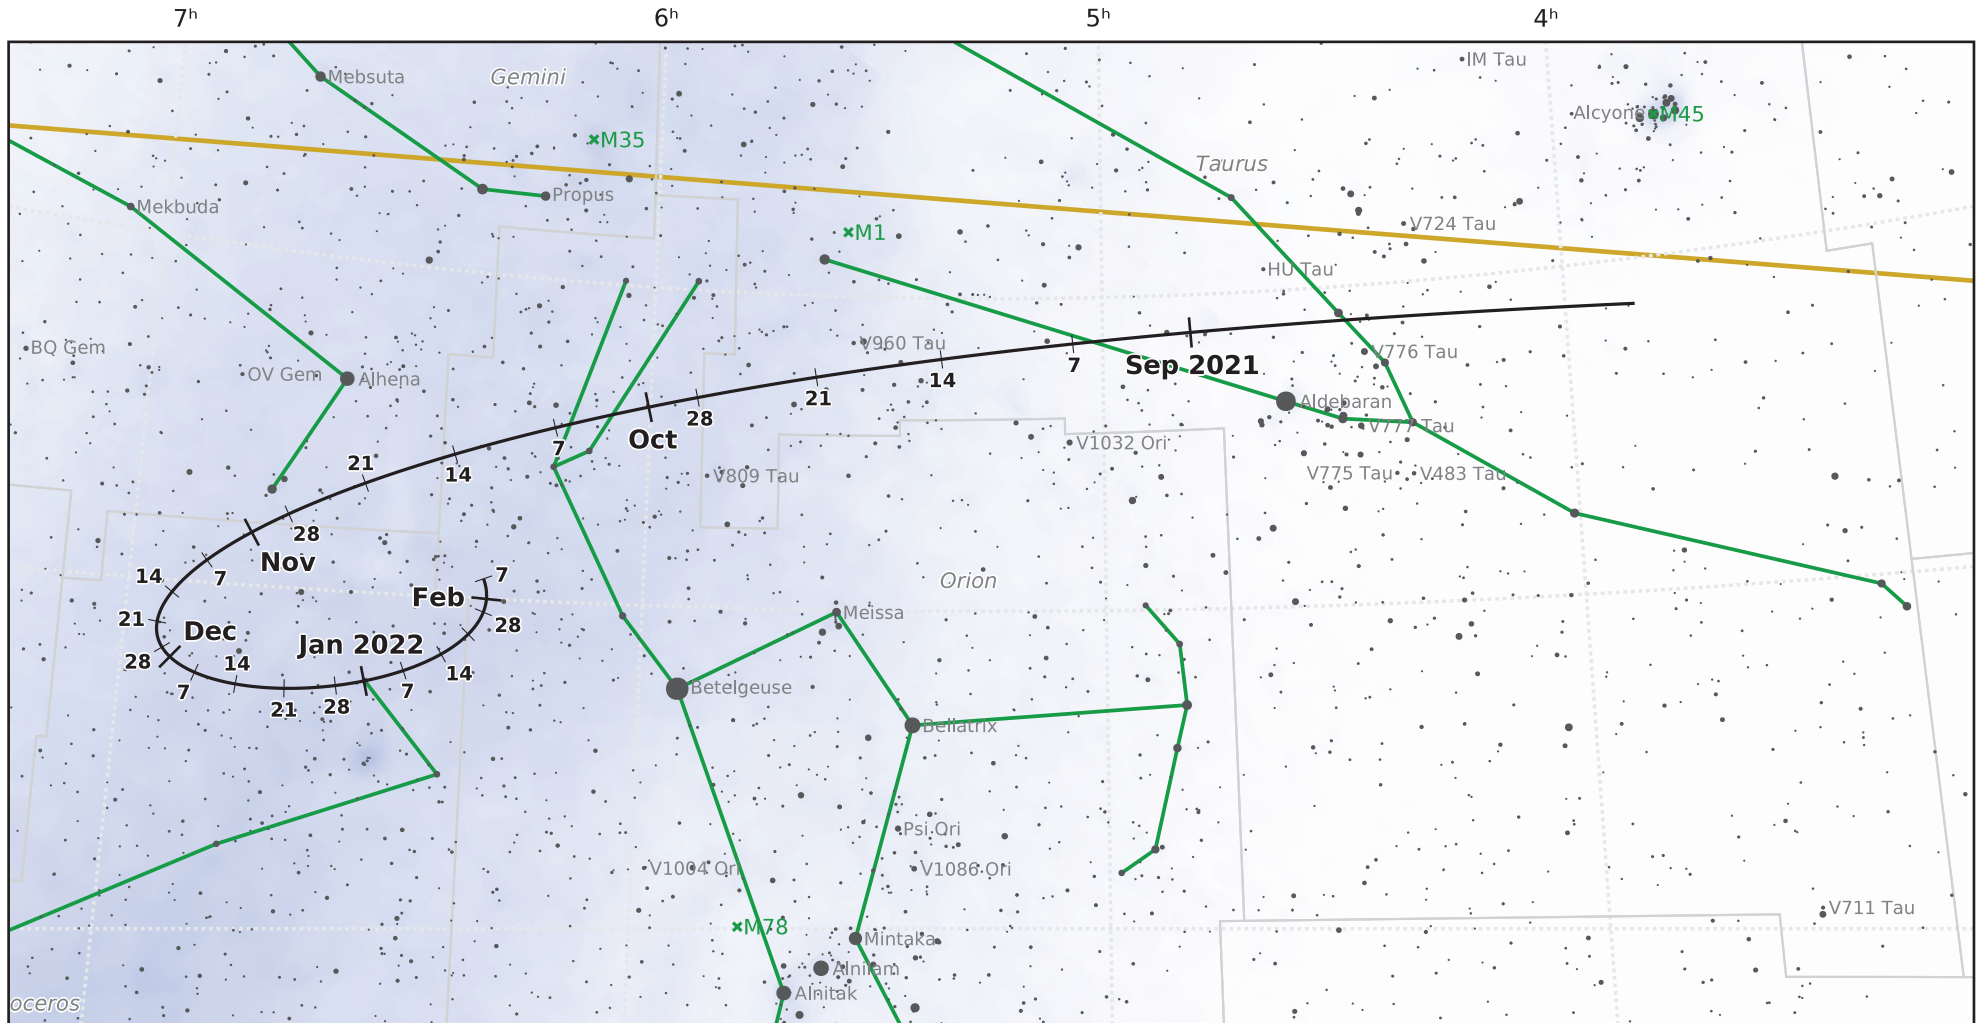

The path of 4P/Faye starting on 11 Aug 2021

© Dominic Ford 2011-2021. Downloaded from <https://in-the-sky.org>

— Ecliptic Plane