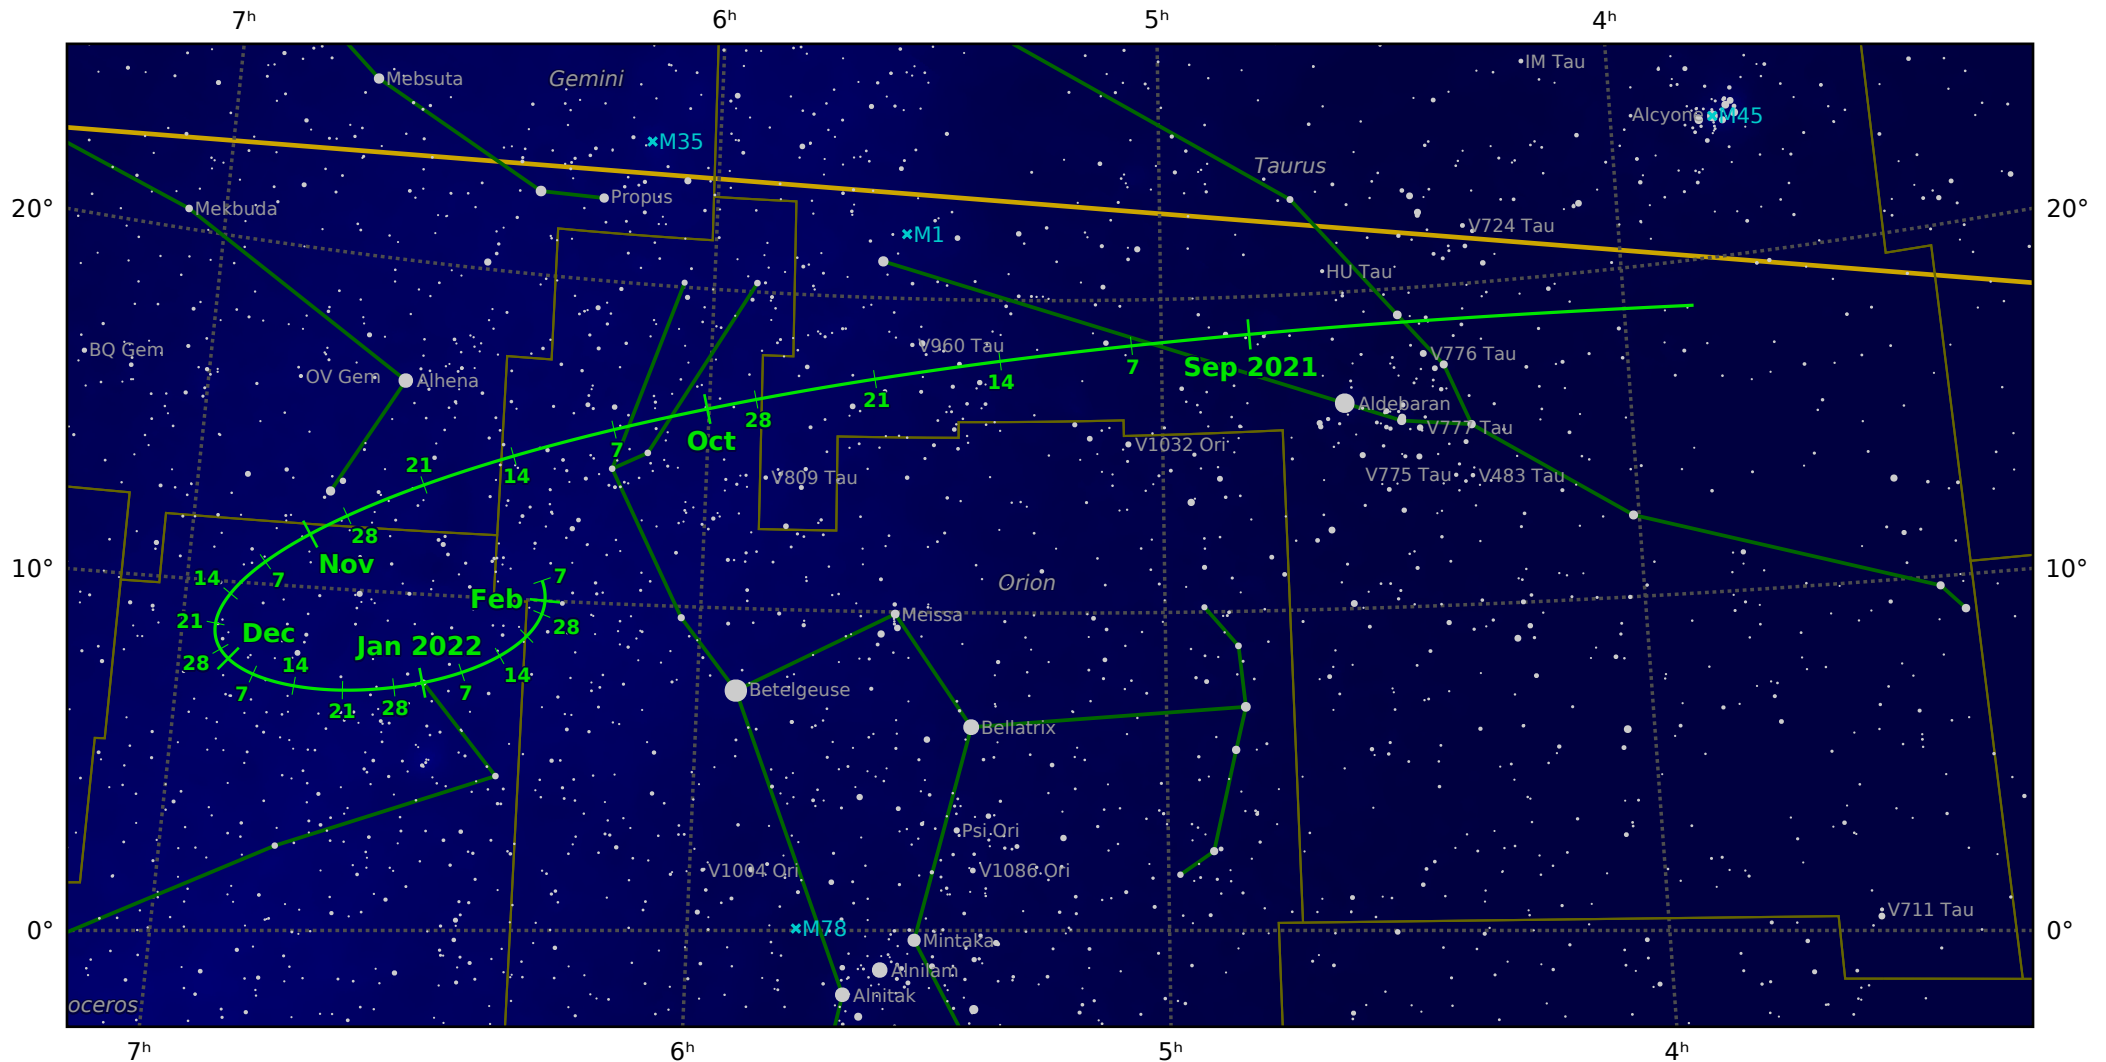

The path of 4P/Faye starting on 11 Aug 2021

© Dominic Ford 2011-2021. Downloaded from <https://in-the-sky.org>

Magnitude scale: ● 8.0 ● 7.5 ● 7.0 ● 6.5 ● 6.0 ● 5.5 ● 5.0 ● 4.5 ● 4.0 ● 3.5 ● 3.0 ● 2.5 ● 2.0 ● 1.5

● 1.0 ● 0.5

— Ecliptic Plane