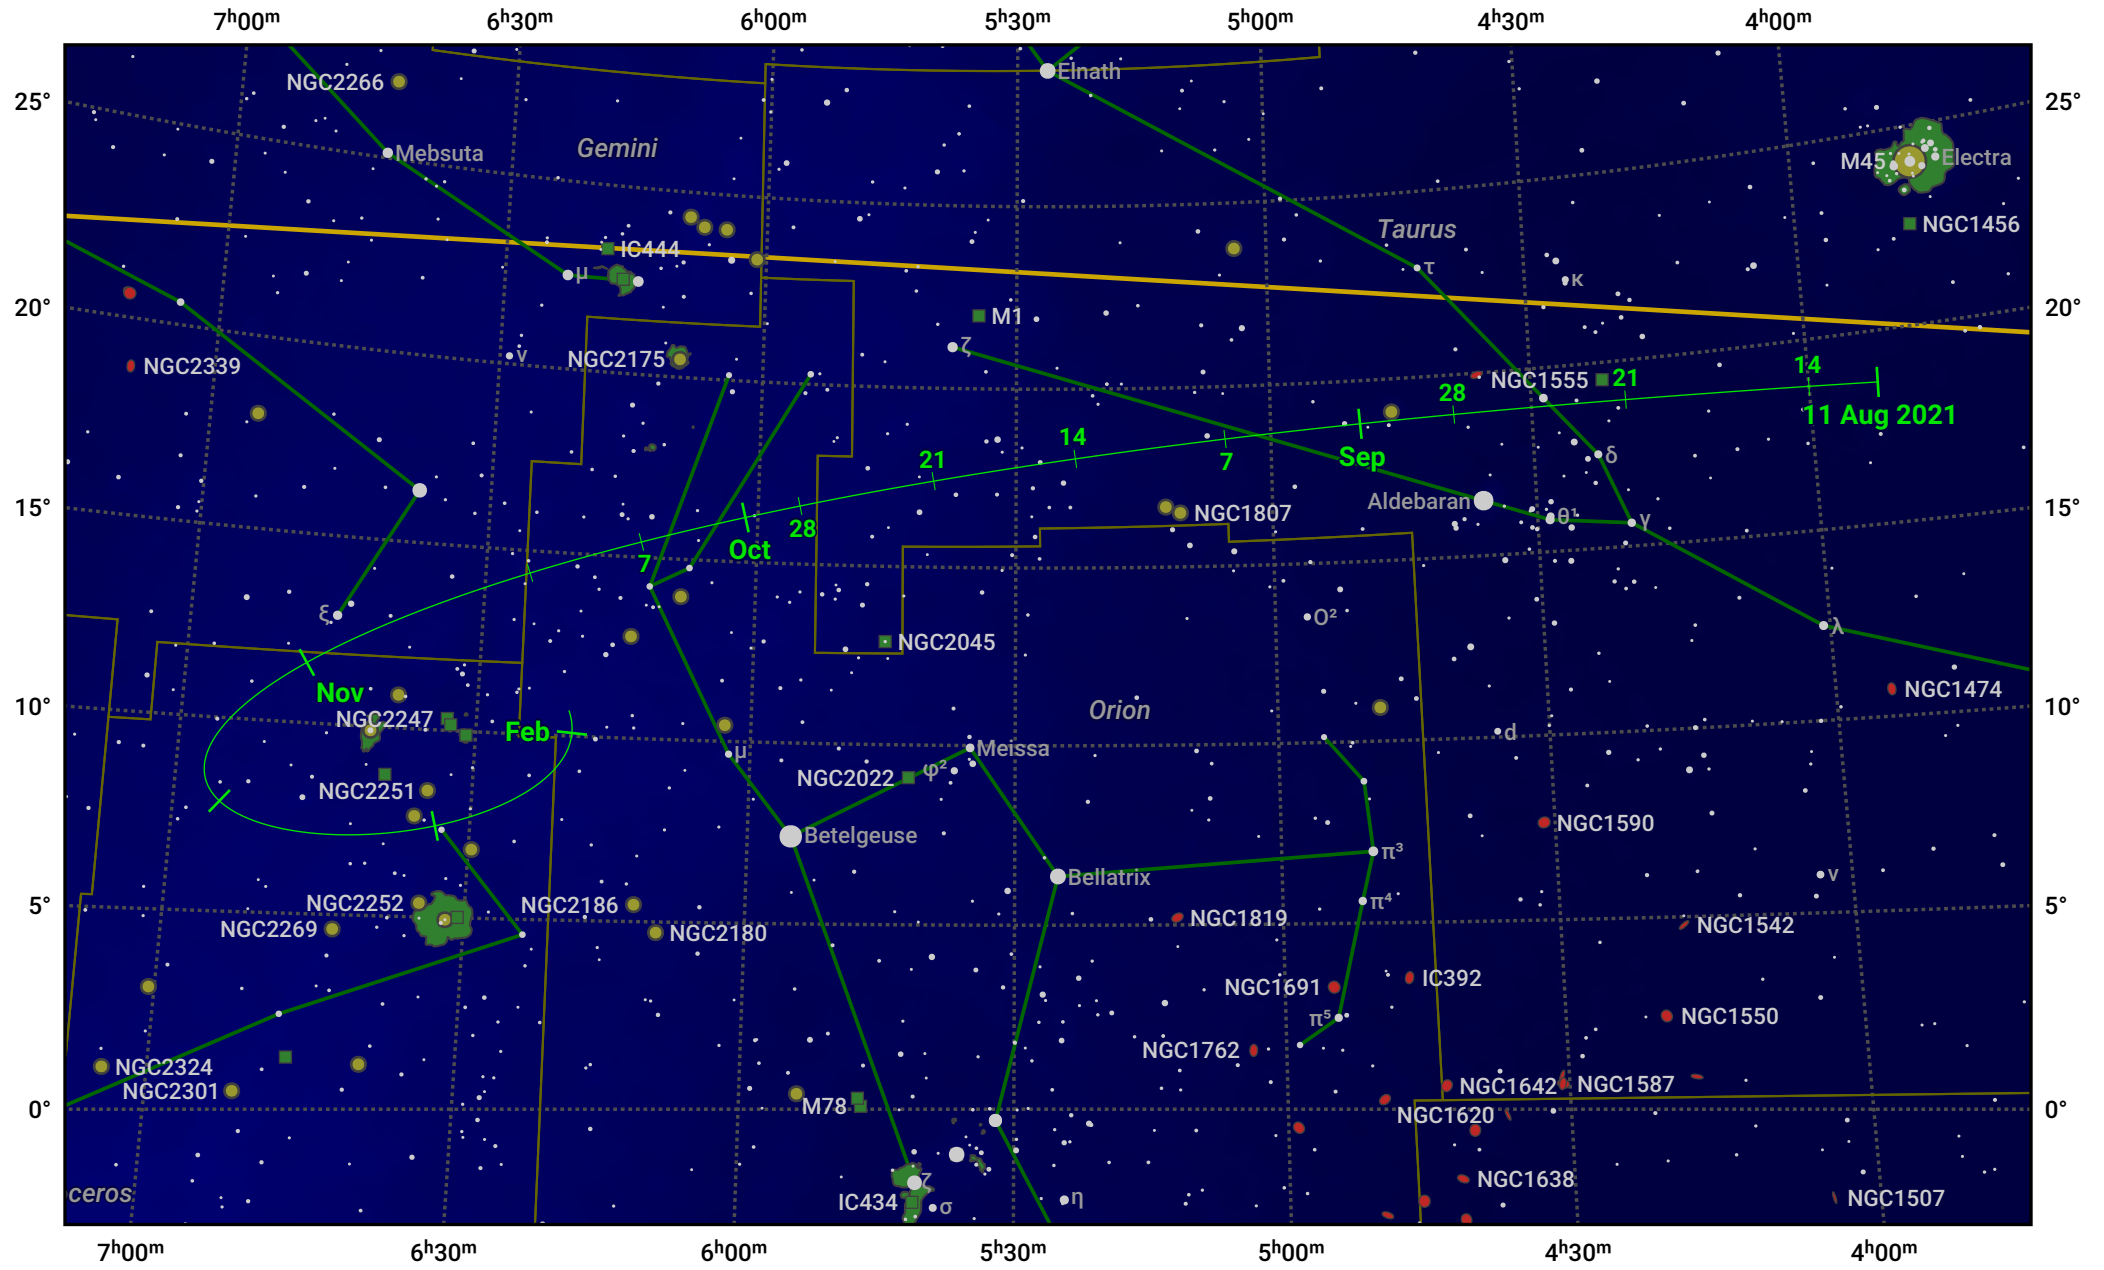

The path of 4P/Faye starting on 11 Aug 2021

© Dominic Ford 2011–2024. Date markers placed at midnight UTC. Downloaded from <https://in-the-sky.org>

Magnitude scale: ● 7.0 ● 6.0 ● 5.0 ● 4.0 ● 3.0 ● 2.0 ● 1.0 ● 0.0

— Ecliptic Plane

● Galaxy ■ Bright nebula ● Open cluster ● Globular cluster

Date	Mag
2021 Sep 1	10.8
2021 Nov 1	10.4
2022 Jan 1	10.9