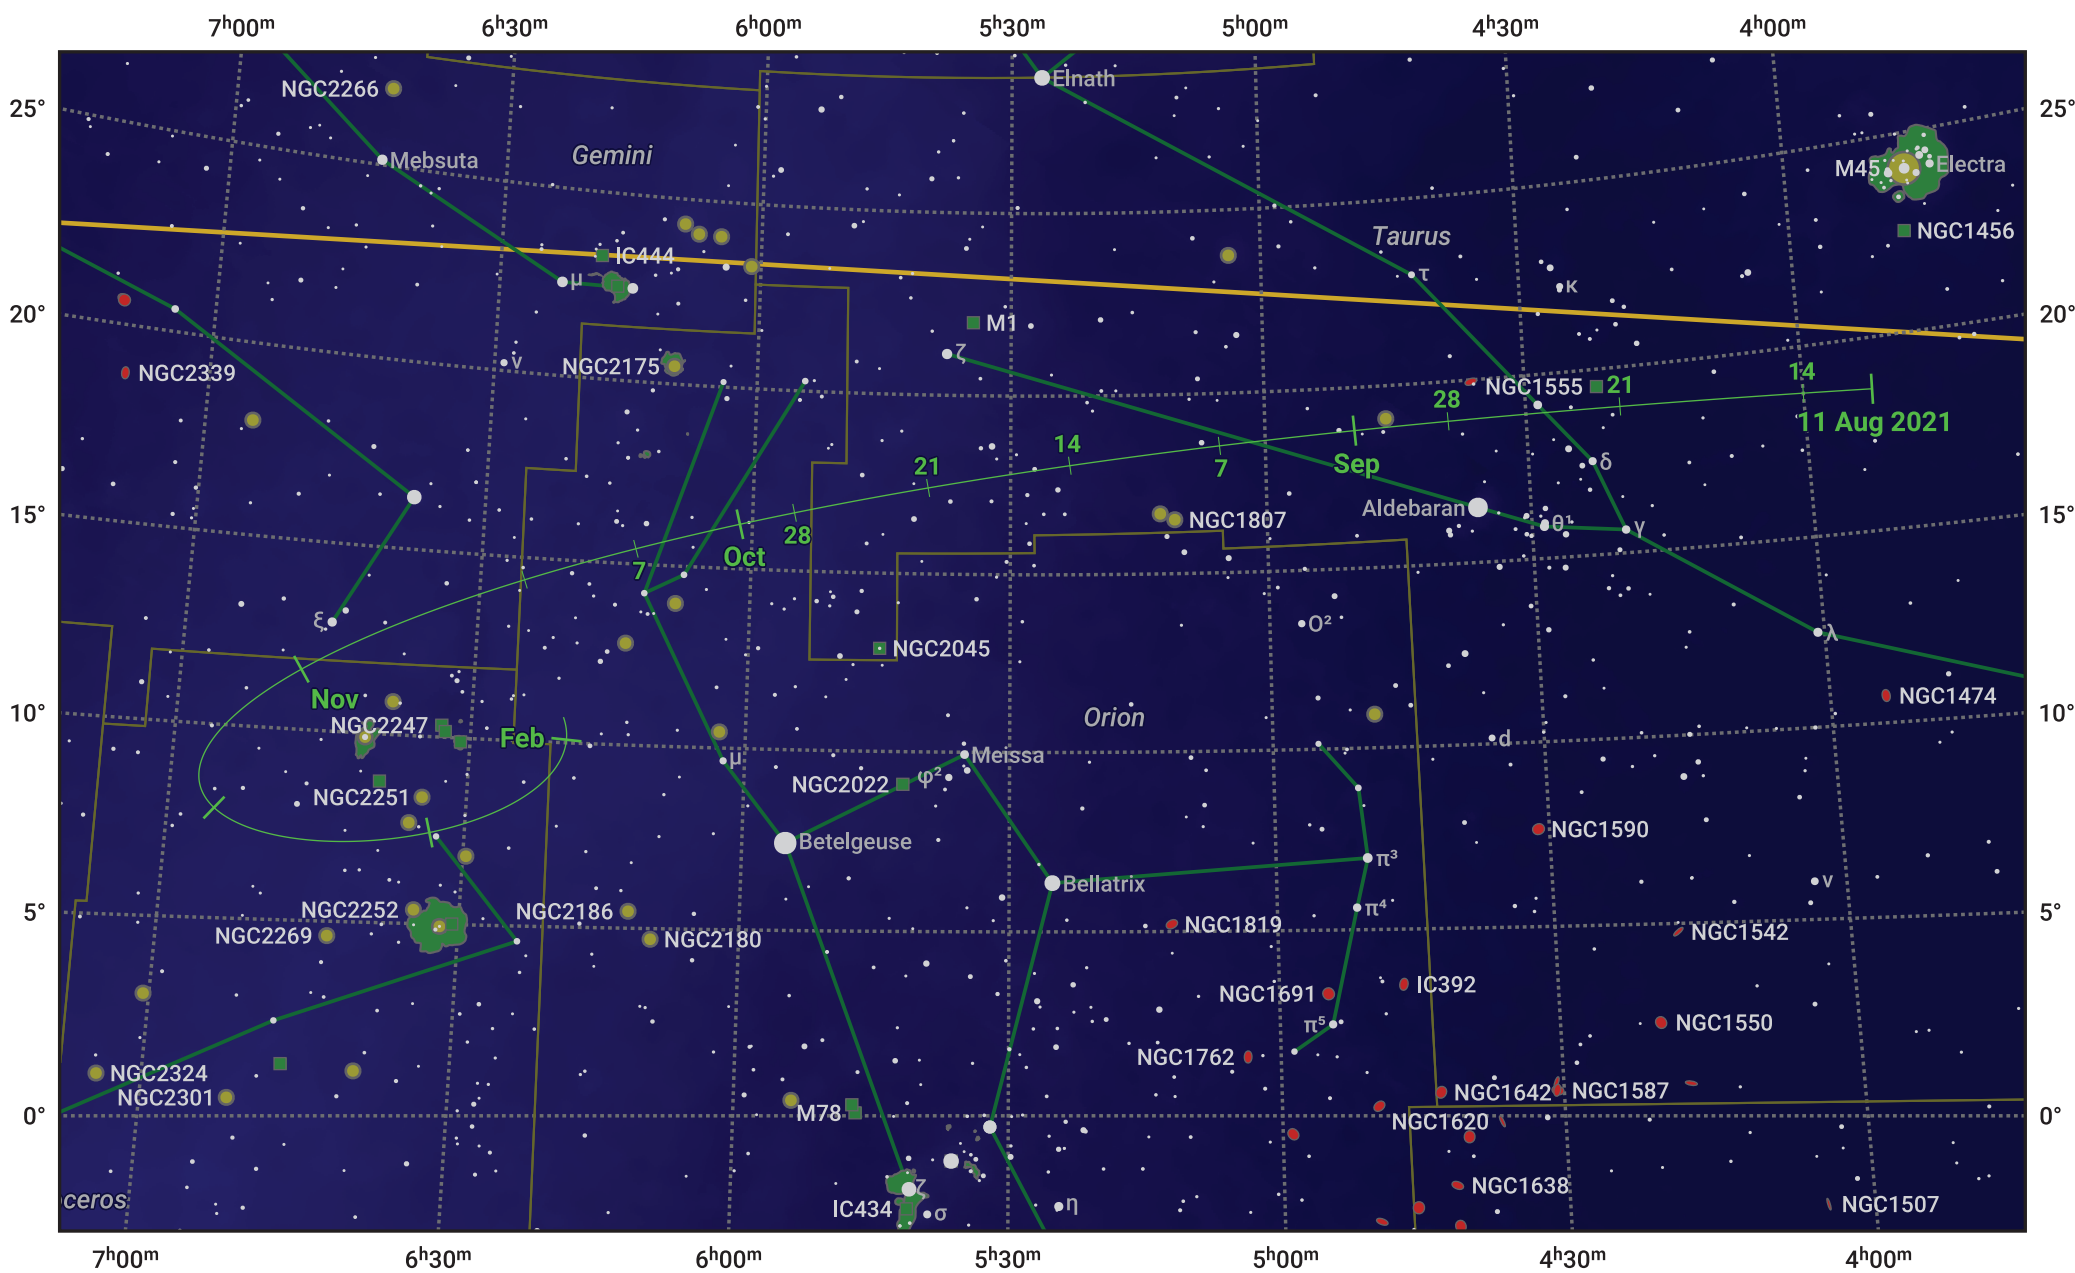

The path of 4P/Faye starting on 11 Aug 2021

© Dominic Ford 2011–2024. Date markers placed at midnight UTC. Downloaded from <https://in-the-sky.org>

Magnitude scale: ● 7.0 ● 6.0 ● 5.0 ● 4.0 ● 3.0 ● 2.0 ● 1.0 ● 0.0

— Ecliptic Plane

- Galaxy
- Bright nebula
- Open cluster
- Globular cluster

Date	Mag
2021 Sep 1	10.8
2021 Nov 1	10.4
2022 Jan 1	10.9