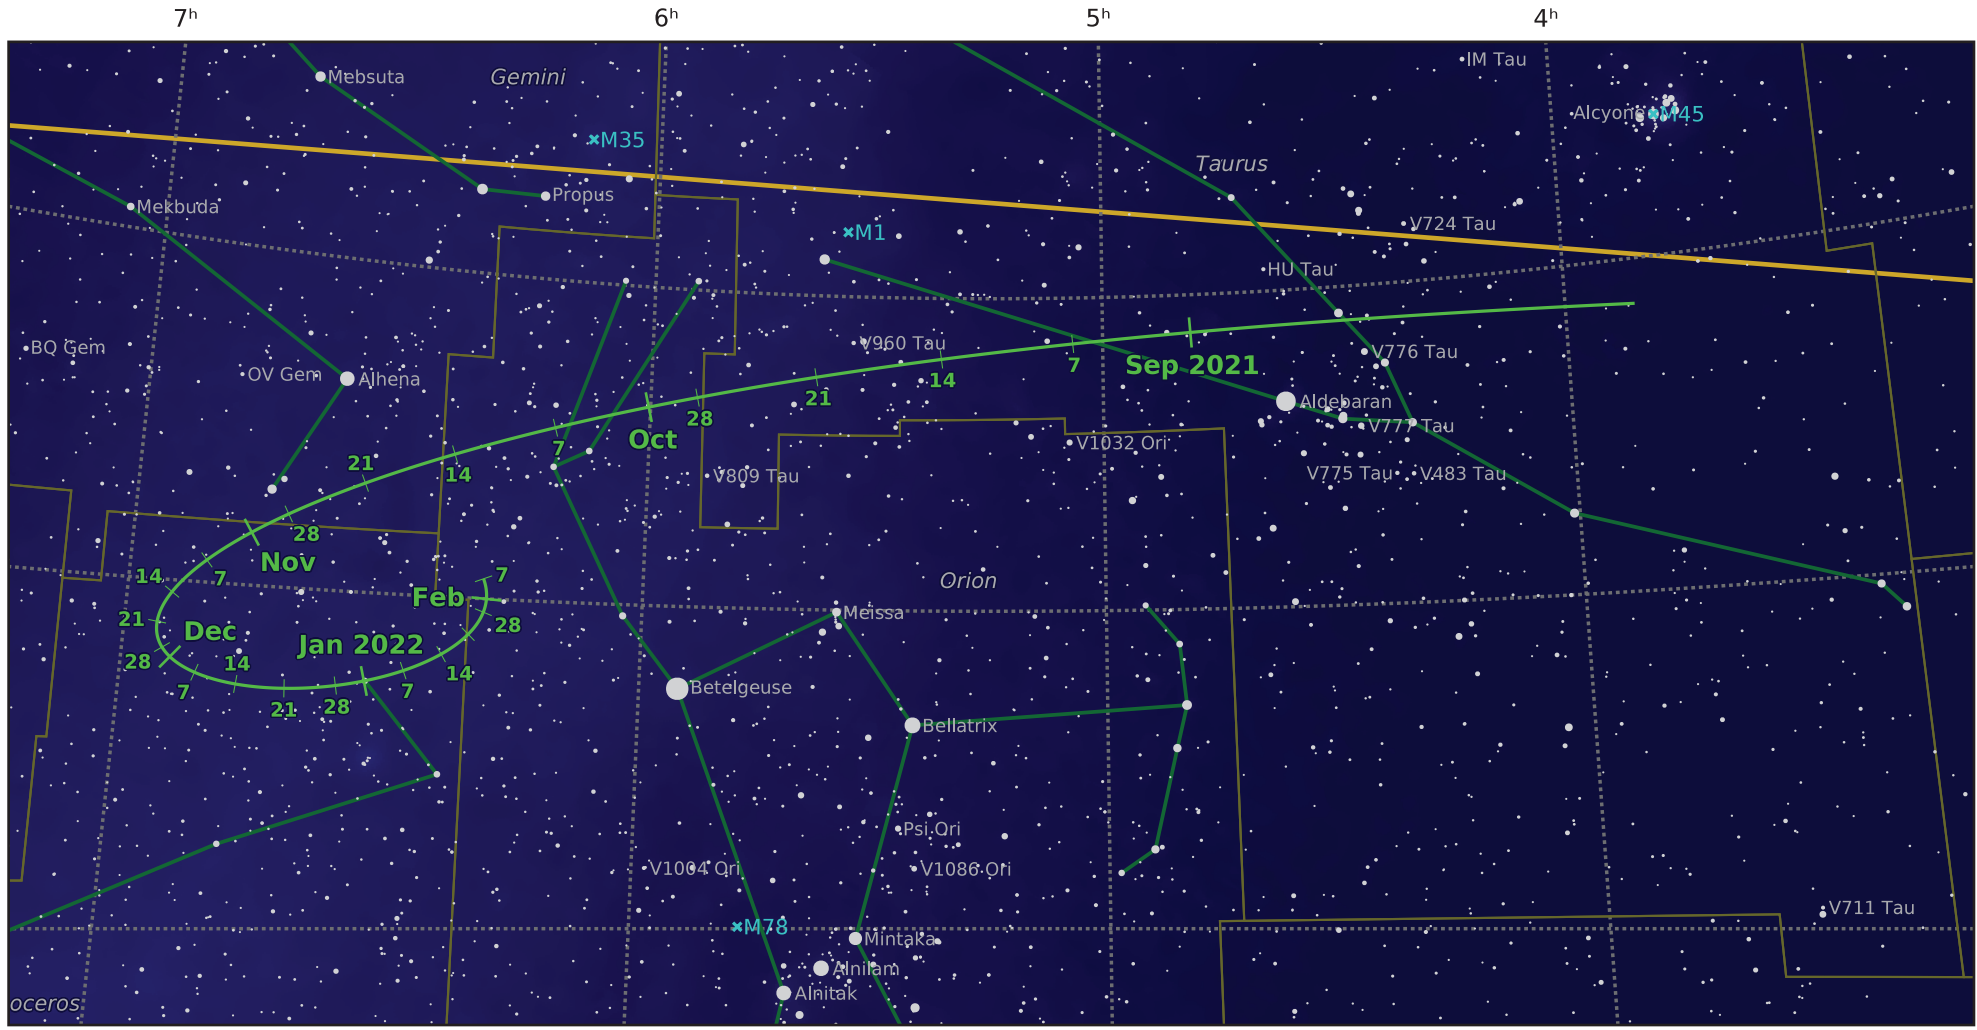

The path of 4P/Faye starting on 11 Aug 2021

© Dominic Ford 2011–2021. Downloaded from <https://in-the-sky.org>

— Ecliptic Plane