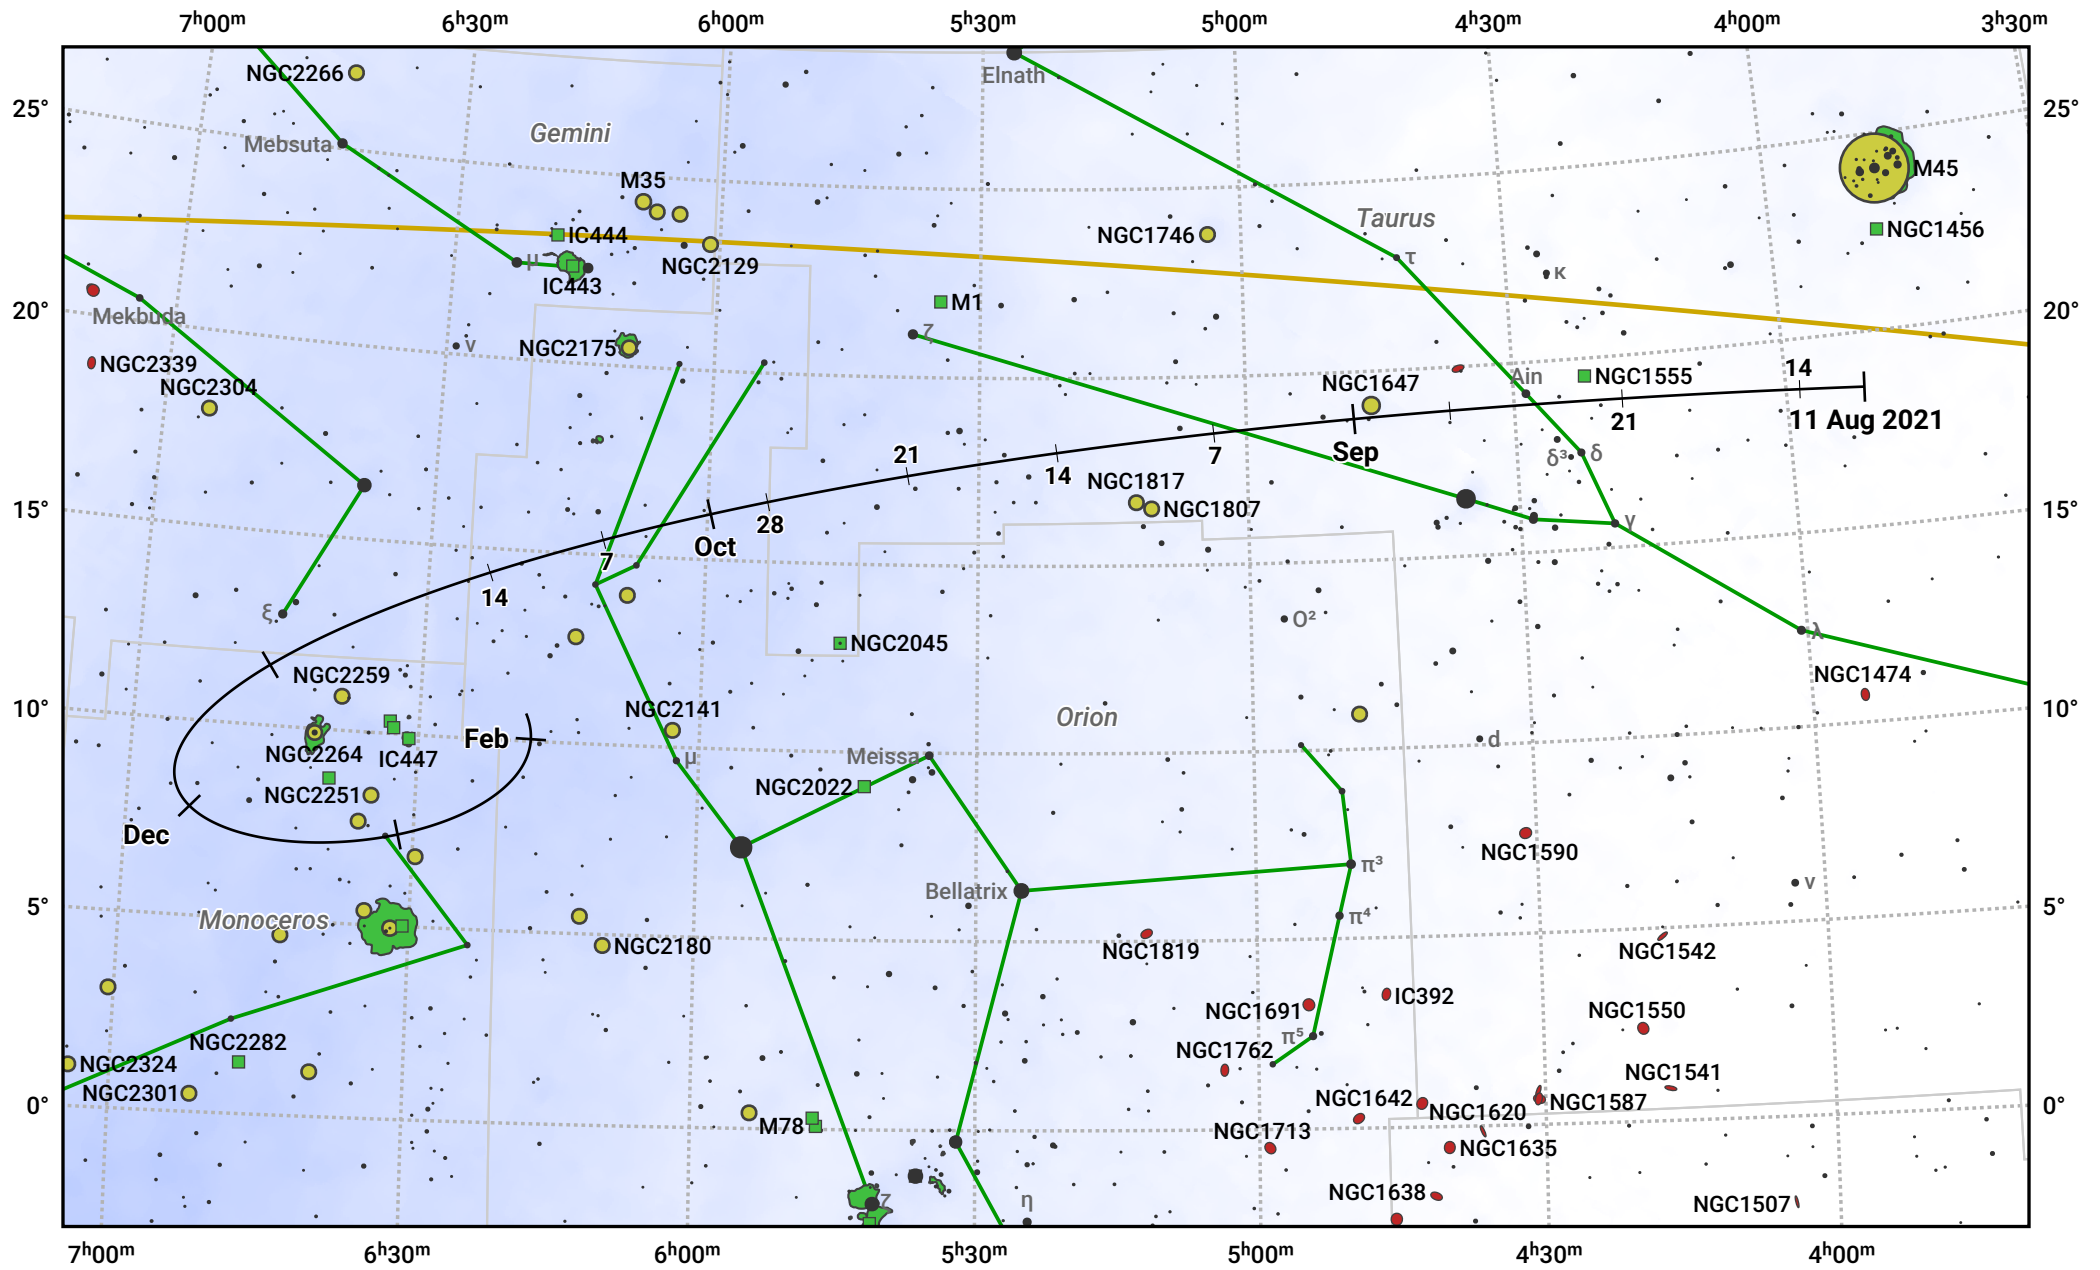

The path of 4P/Faye starting on 11 Aug 2021

© Dominic Ford 2011–2024. Date markers placed at midnight UTC. Downloaded from <https://in-the-sky.org>

Magnitude scale: · 7.0 · 6.0 · 5.0 · 4.0 · 3.0 · 2.0 · 1.0 ● 0.0

— Ecliptic Plane

● Galaxy ■ Bright nebula ● Open cluster ● Globular cluster

Date	Mag
2021 Sep 1	10.9
2021 Nov 1	10.4
2022 Jan 1	10.9