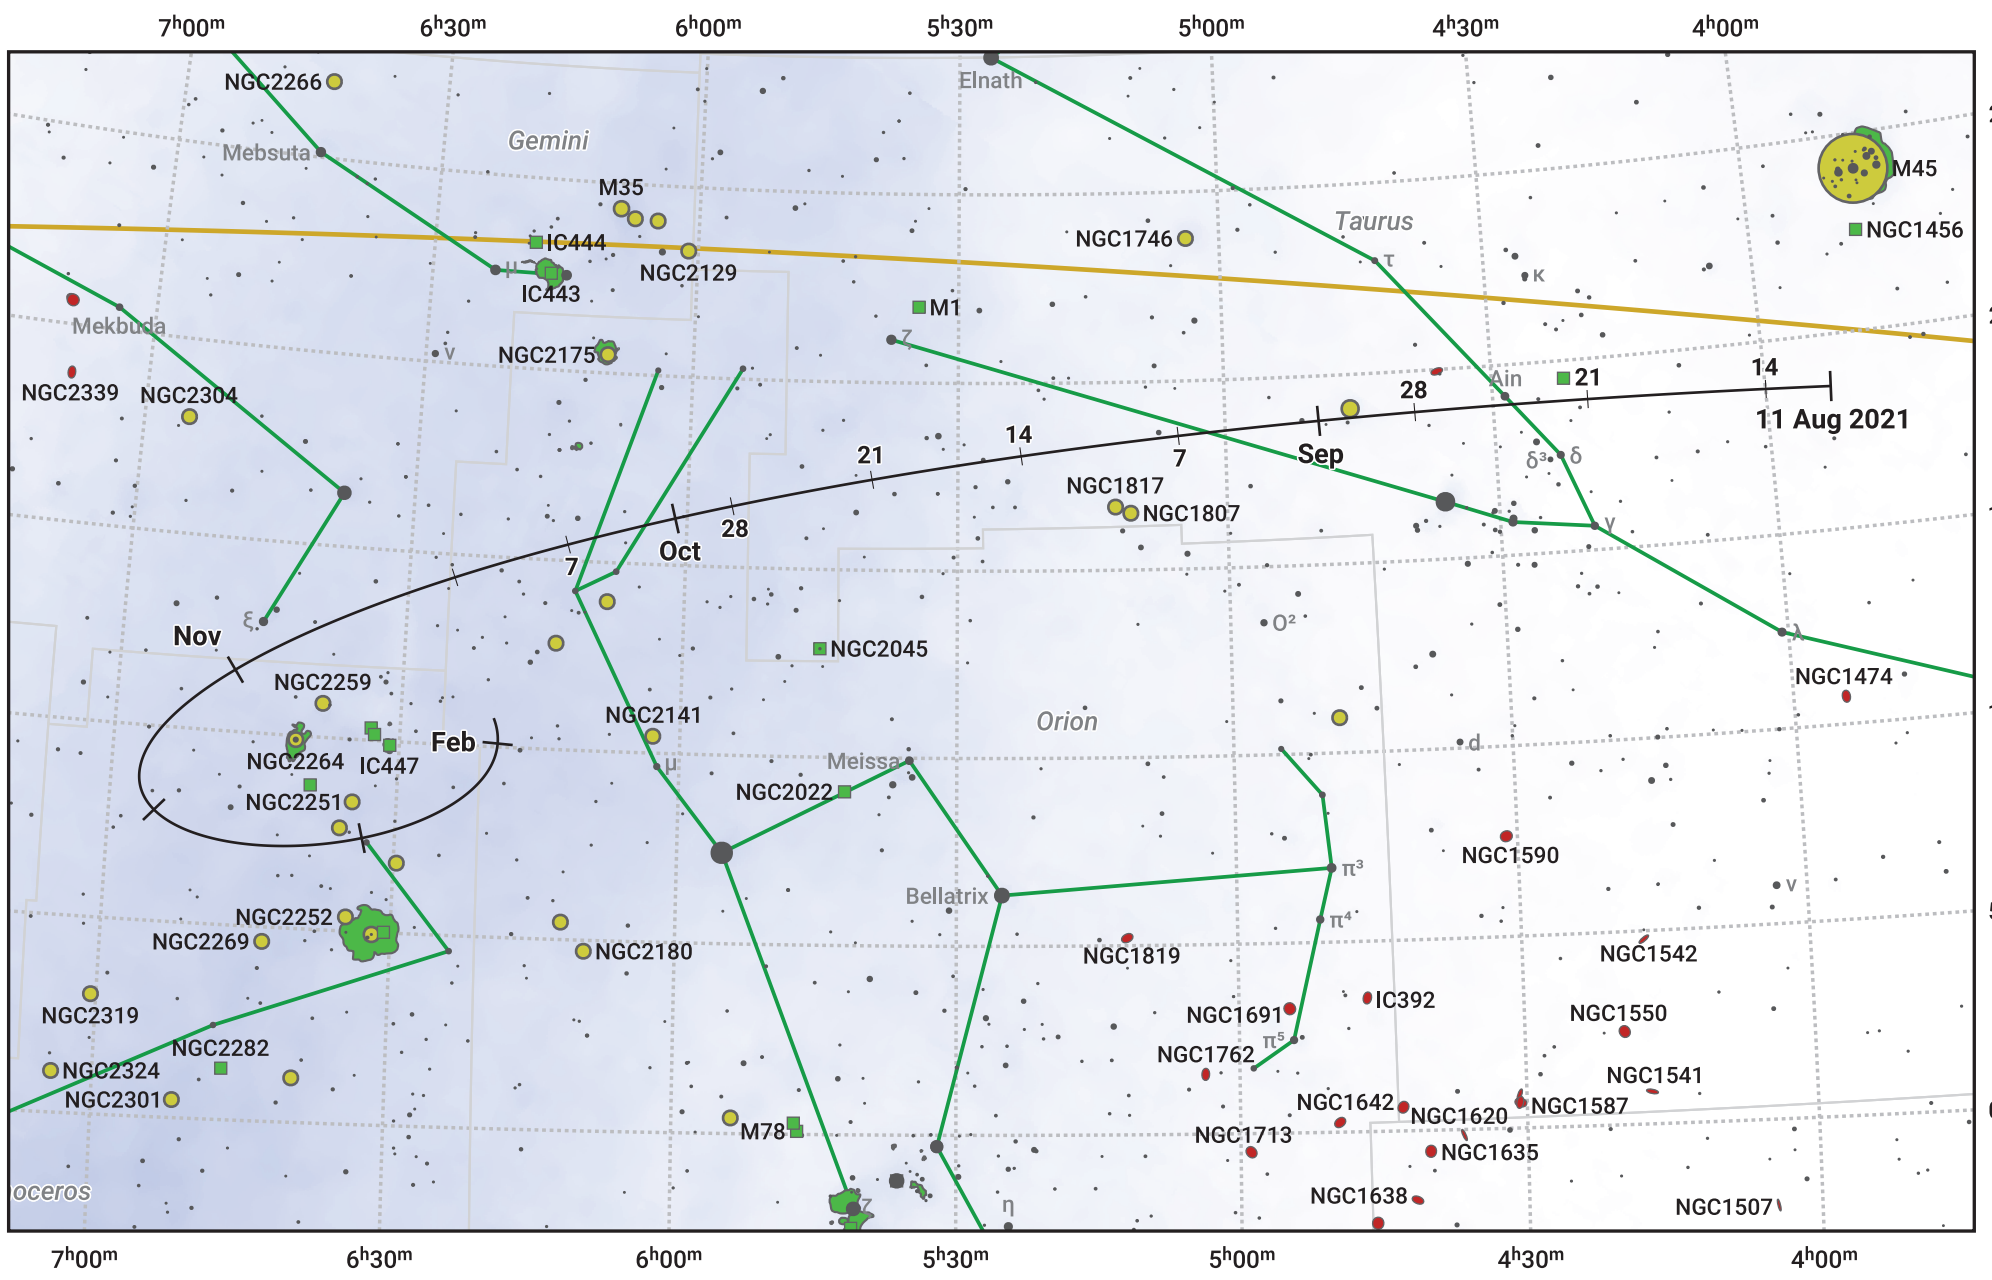

The path of 4P/Faye starting on 11 Aug 2021

© Dominic Ford 2011–2024. Date markers placed at midnight UTC. Downloaded from <https://in-the-sky.org>

Magnitude scale: ● 7.0 ● 6.0 ● 5.0 ● 4.0 ● 3.0 ● 2.0 ● 1.0 ● 0.0

— Ecliptic Plane

- Galaxy
- Bright nebula
- Open cluster
- ⊕ Globular cluster

Date	Mag
2021 Sep 1	10.8
2021 Nov 1	10.4
2022 Jan 1	10.9