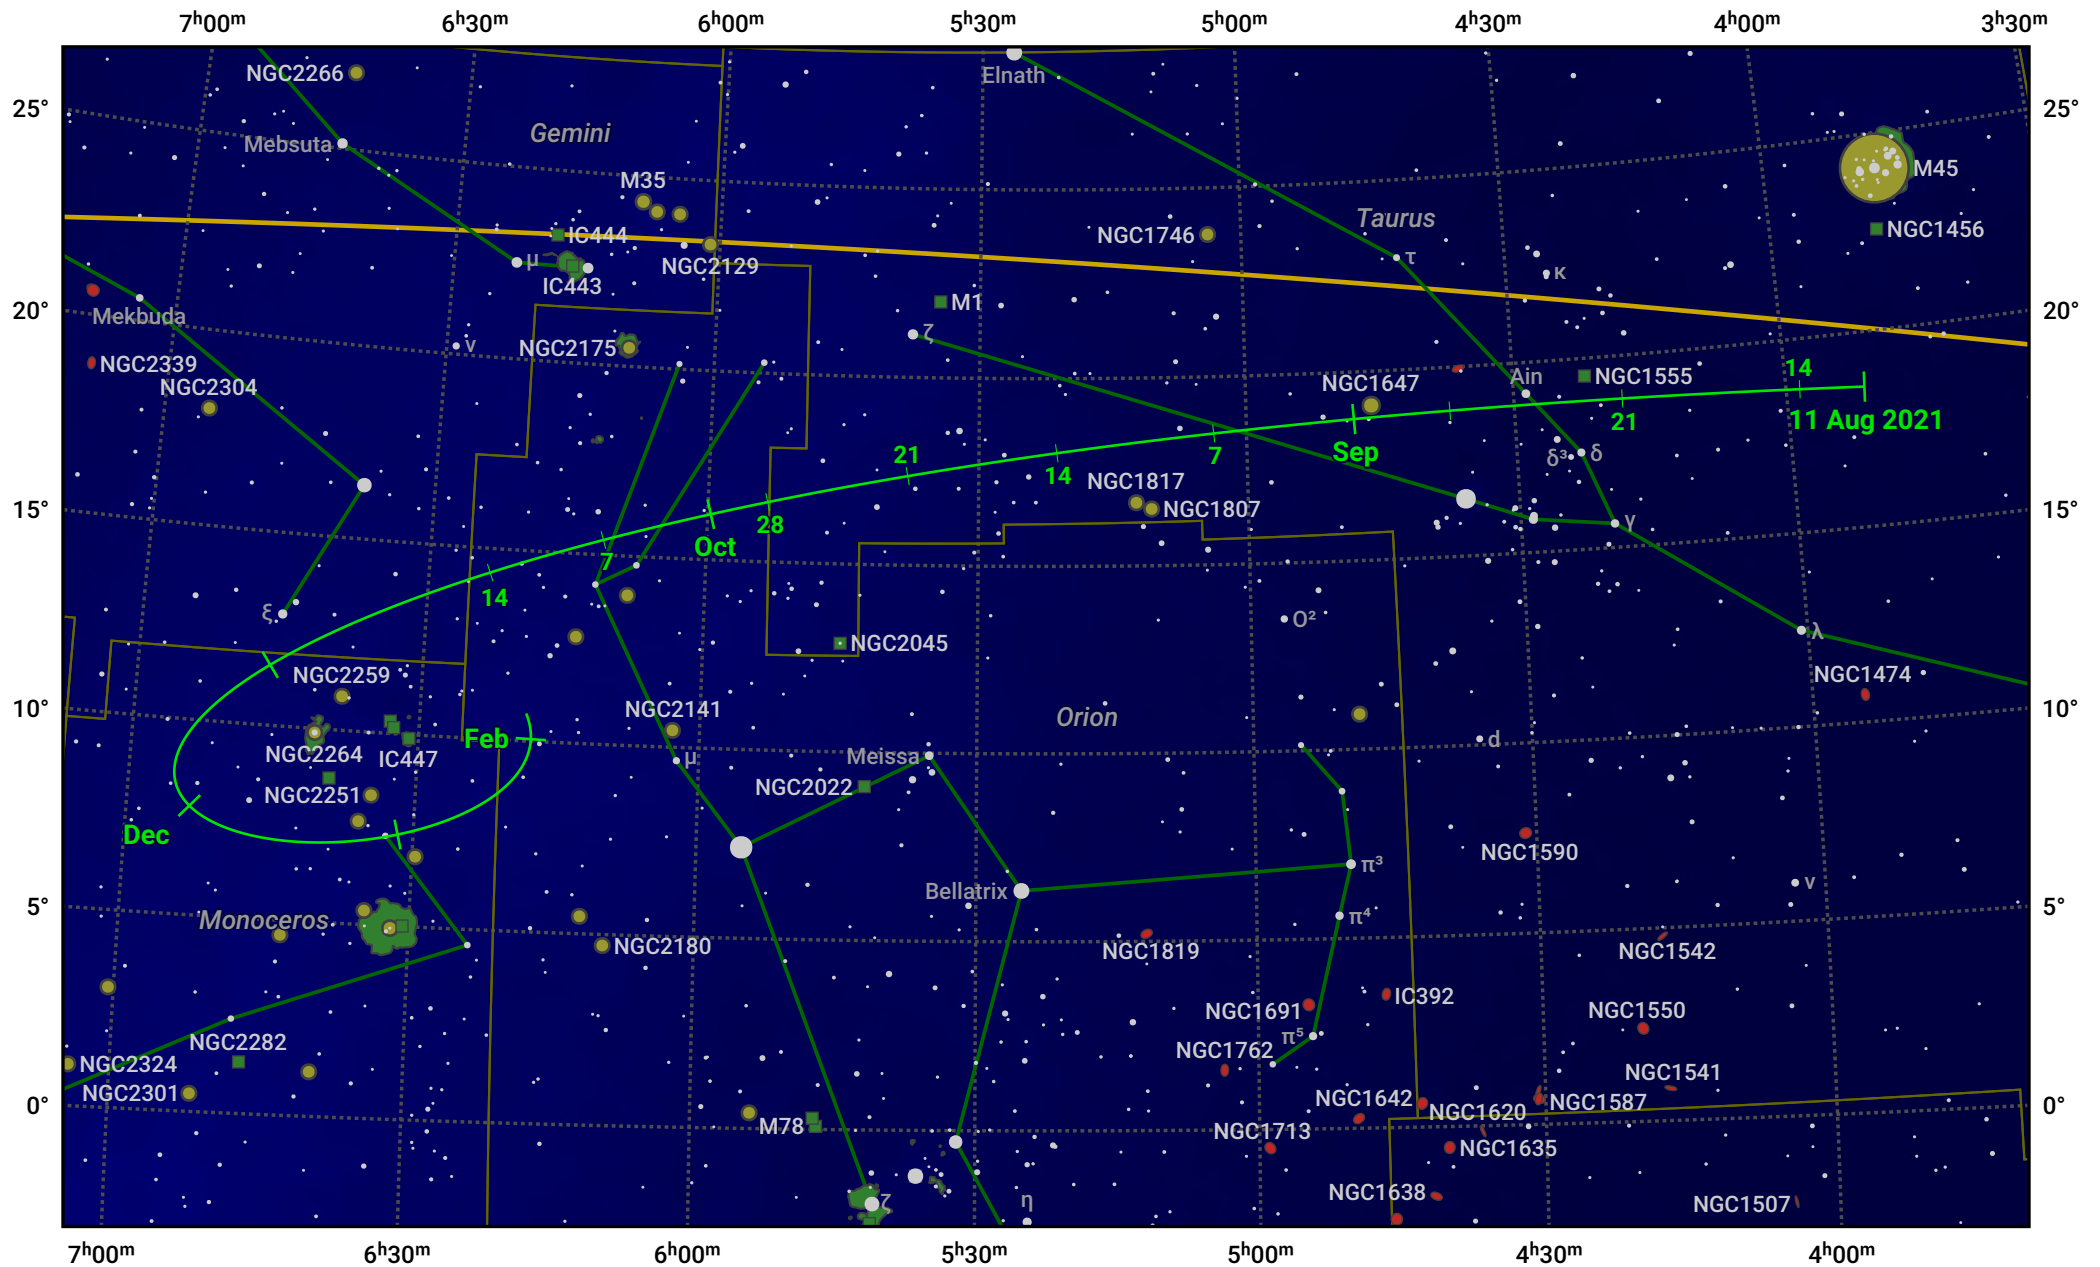

The path of 4P/Faye starting on 11 Aug 2021

© Dominic Ford 2011–2024. Date markers placed at midnight UTC. Downloaded from <https://in-the-sky.org>

Magnitude scale: · 7.0 · 6.0 · 5.0 · 4.0 · 3.0 · 2.0 · 1.0 ● 0.0

— Ecliptic Plane

● Galaxy ■ Bright nebula ● Open cluster ● Globular cluster

Date	Mag
2021 Sep 1	10.9
2021 Nov 1	10.4
2022 Jan 1	10.9