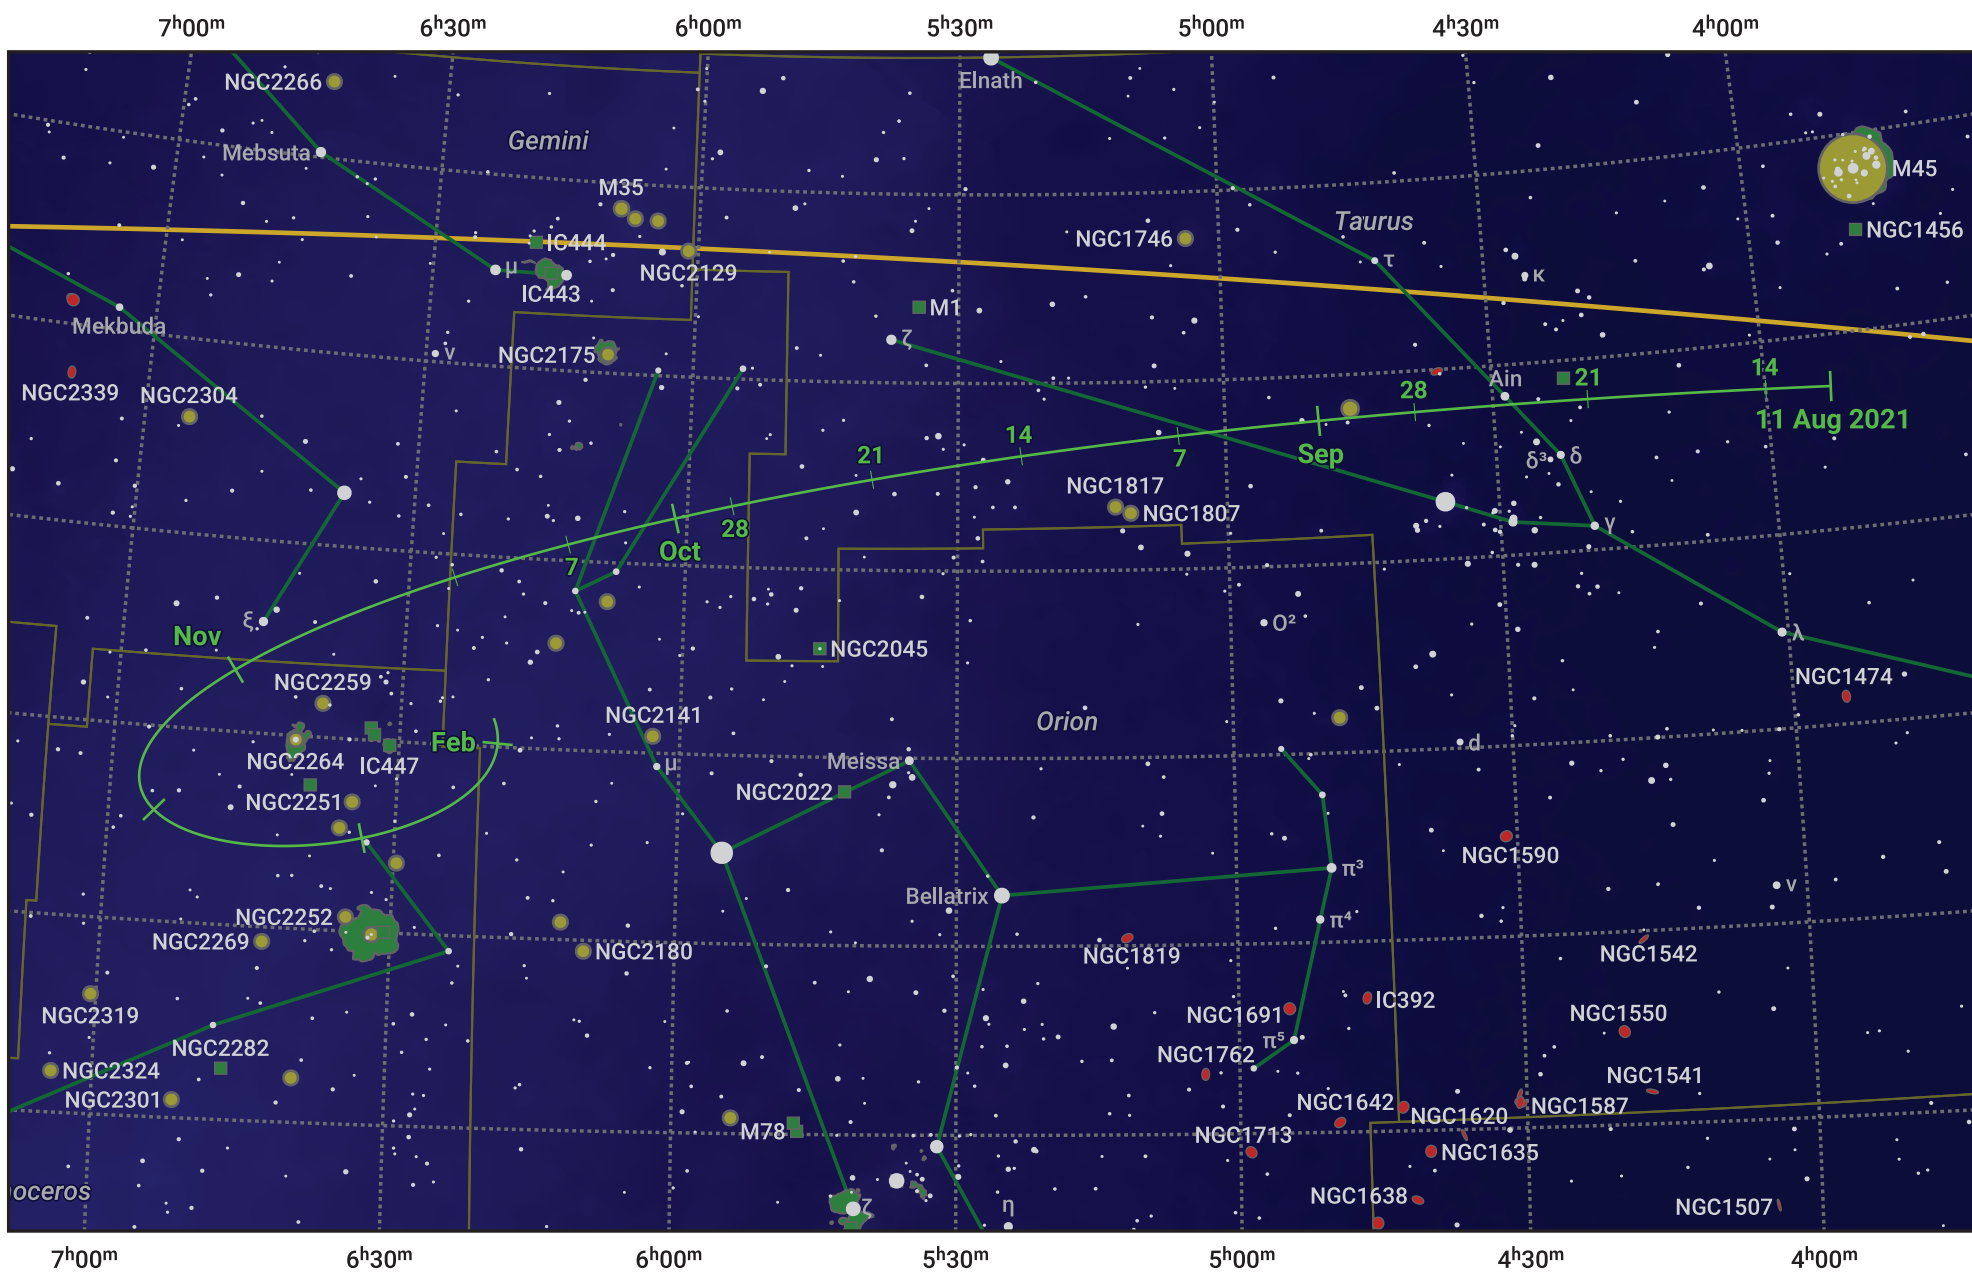

The path of 4P/Faye starting on 11 Aug 2021

© Dominic Ford 2011–2024. Date markers placed at midnight UTC. Downloaded from <https://in-the-sky.org>

Magnitude scale: ● 7.0 ● 6.0 ● 5.0 ● 4.0 ● 3.0 ● 2.0 ● 1.0 ● 0.0

— Ecliptic Plane

- Galaxy
- Bright nebula
- Open cluster
- ⊕ Globular cluster

Date	Mag
2021 Sep 1	10.8
2021 Nov 1	10.4
2022 Jan 1	10.9