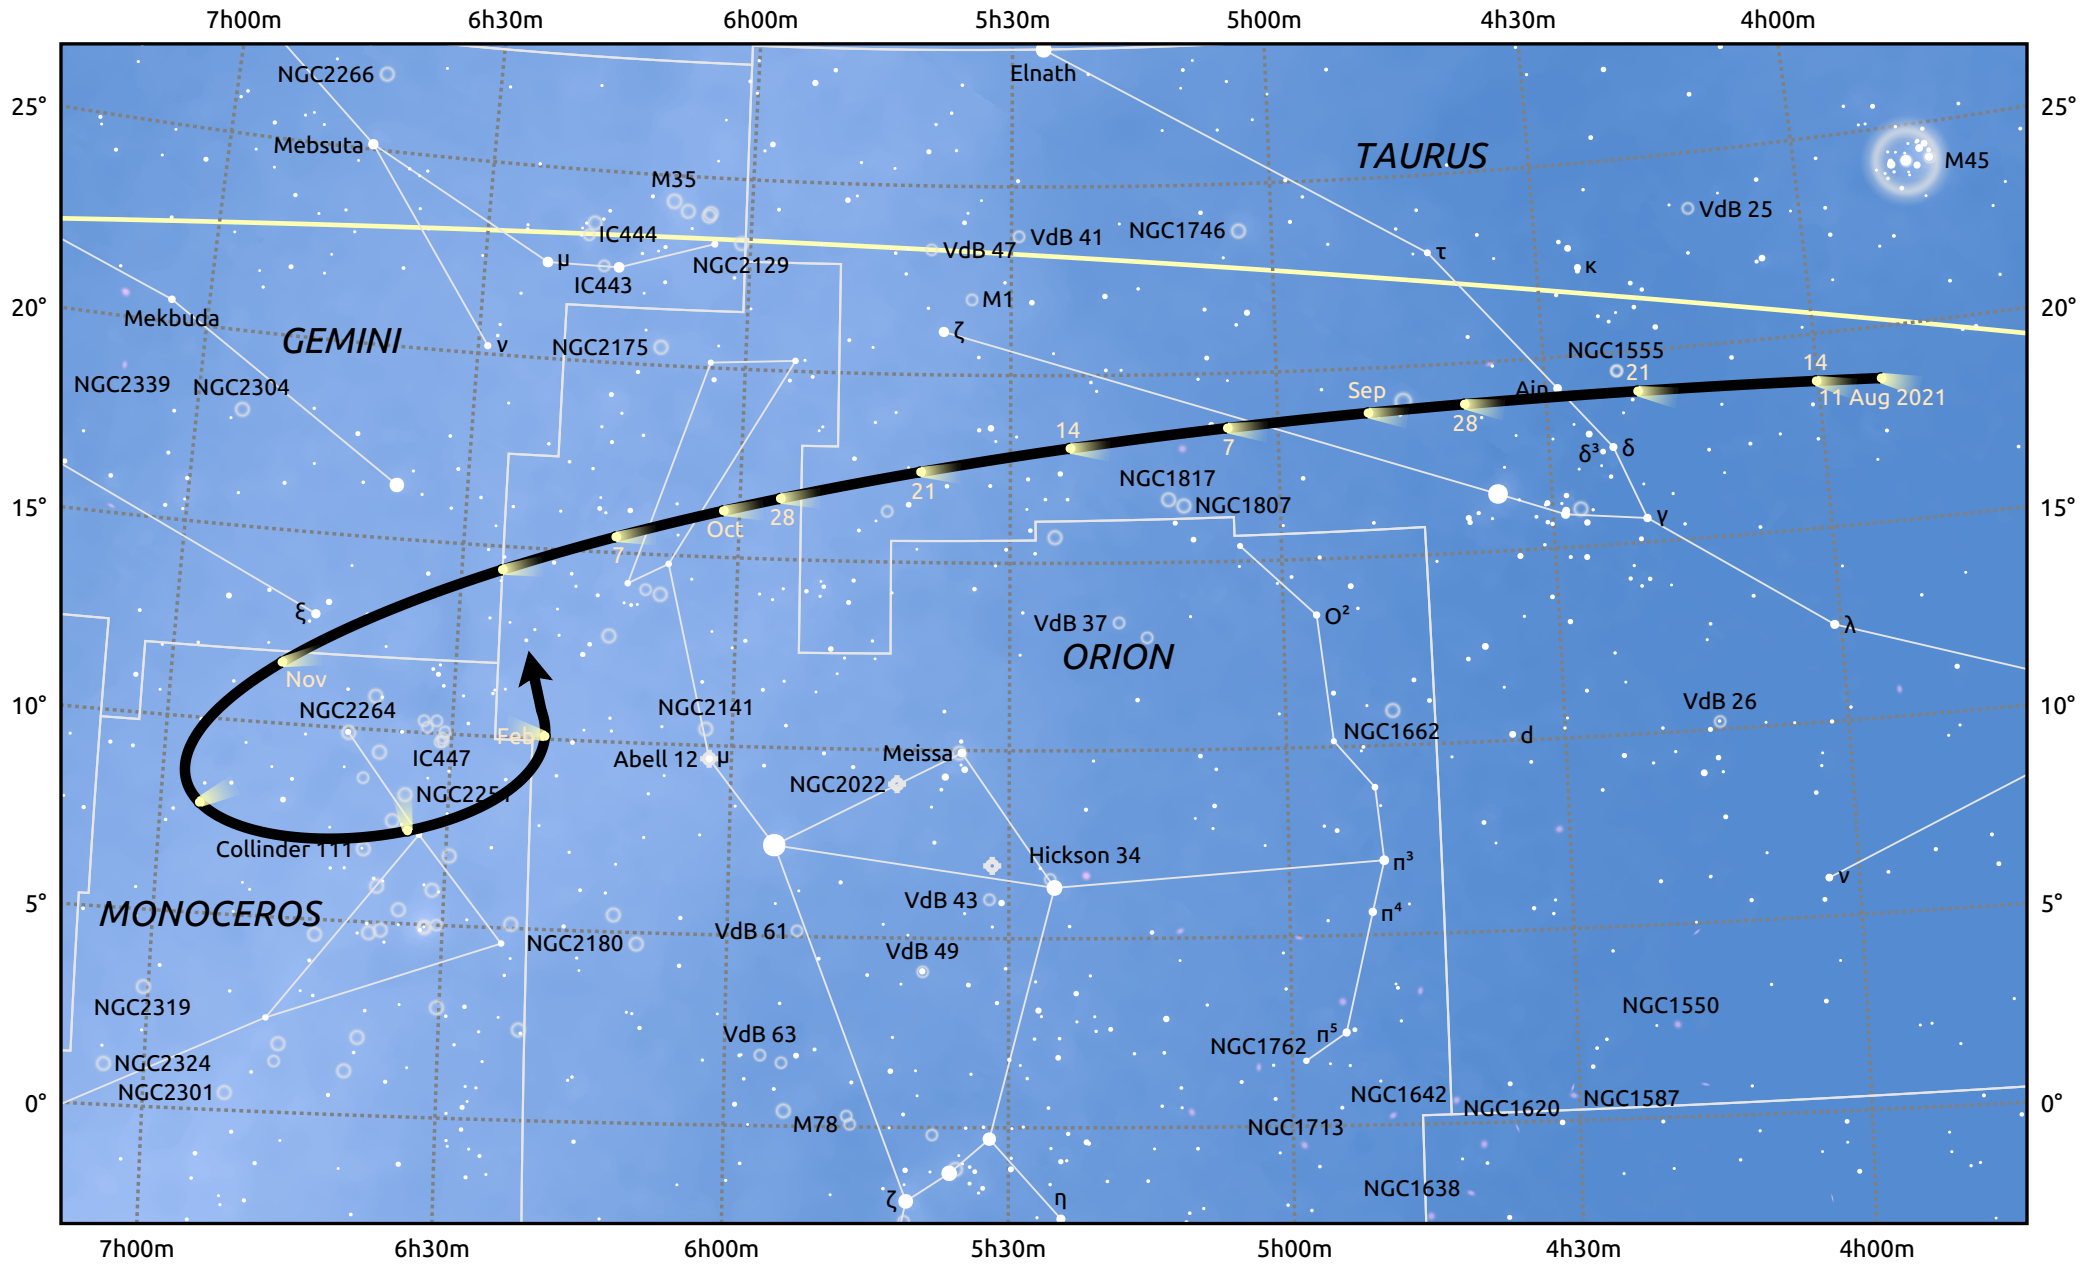

The path of 4P/Faye starting on 11 Aug 2021

© Dominic Ford 2011–2025. Date markers placed at midnight UTC. Downloaded from <https://in-the-sky.org>

Magnitude scale: · 7.0 · 6.0 · 5.0 · 4.0 · 3.0 · 2.0 · 1.0 · 0.0

— Ecliptic Plane

- Galaxy
- Bright nebula
- Open cluster
- Globular cluster
- ◆ Planetary nebula

Date	Mag
2021 Sep 1	10.8
2021 Nov 1	10.4
2022 Jan 1	10.9