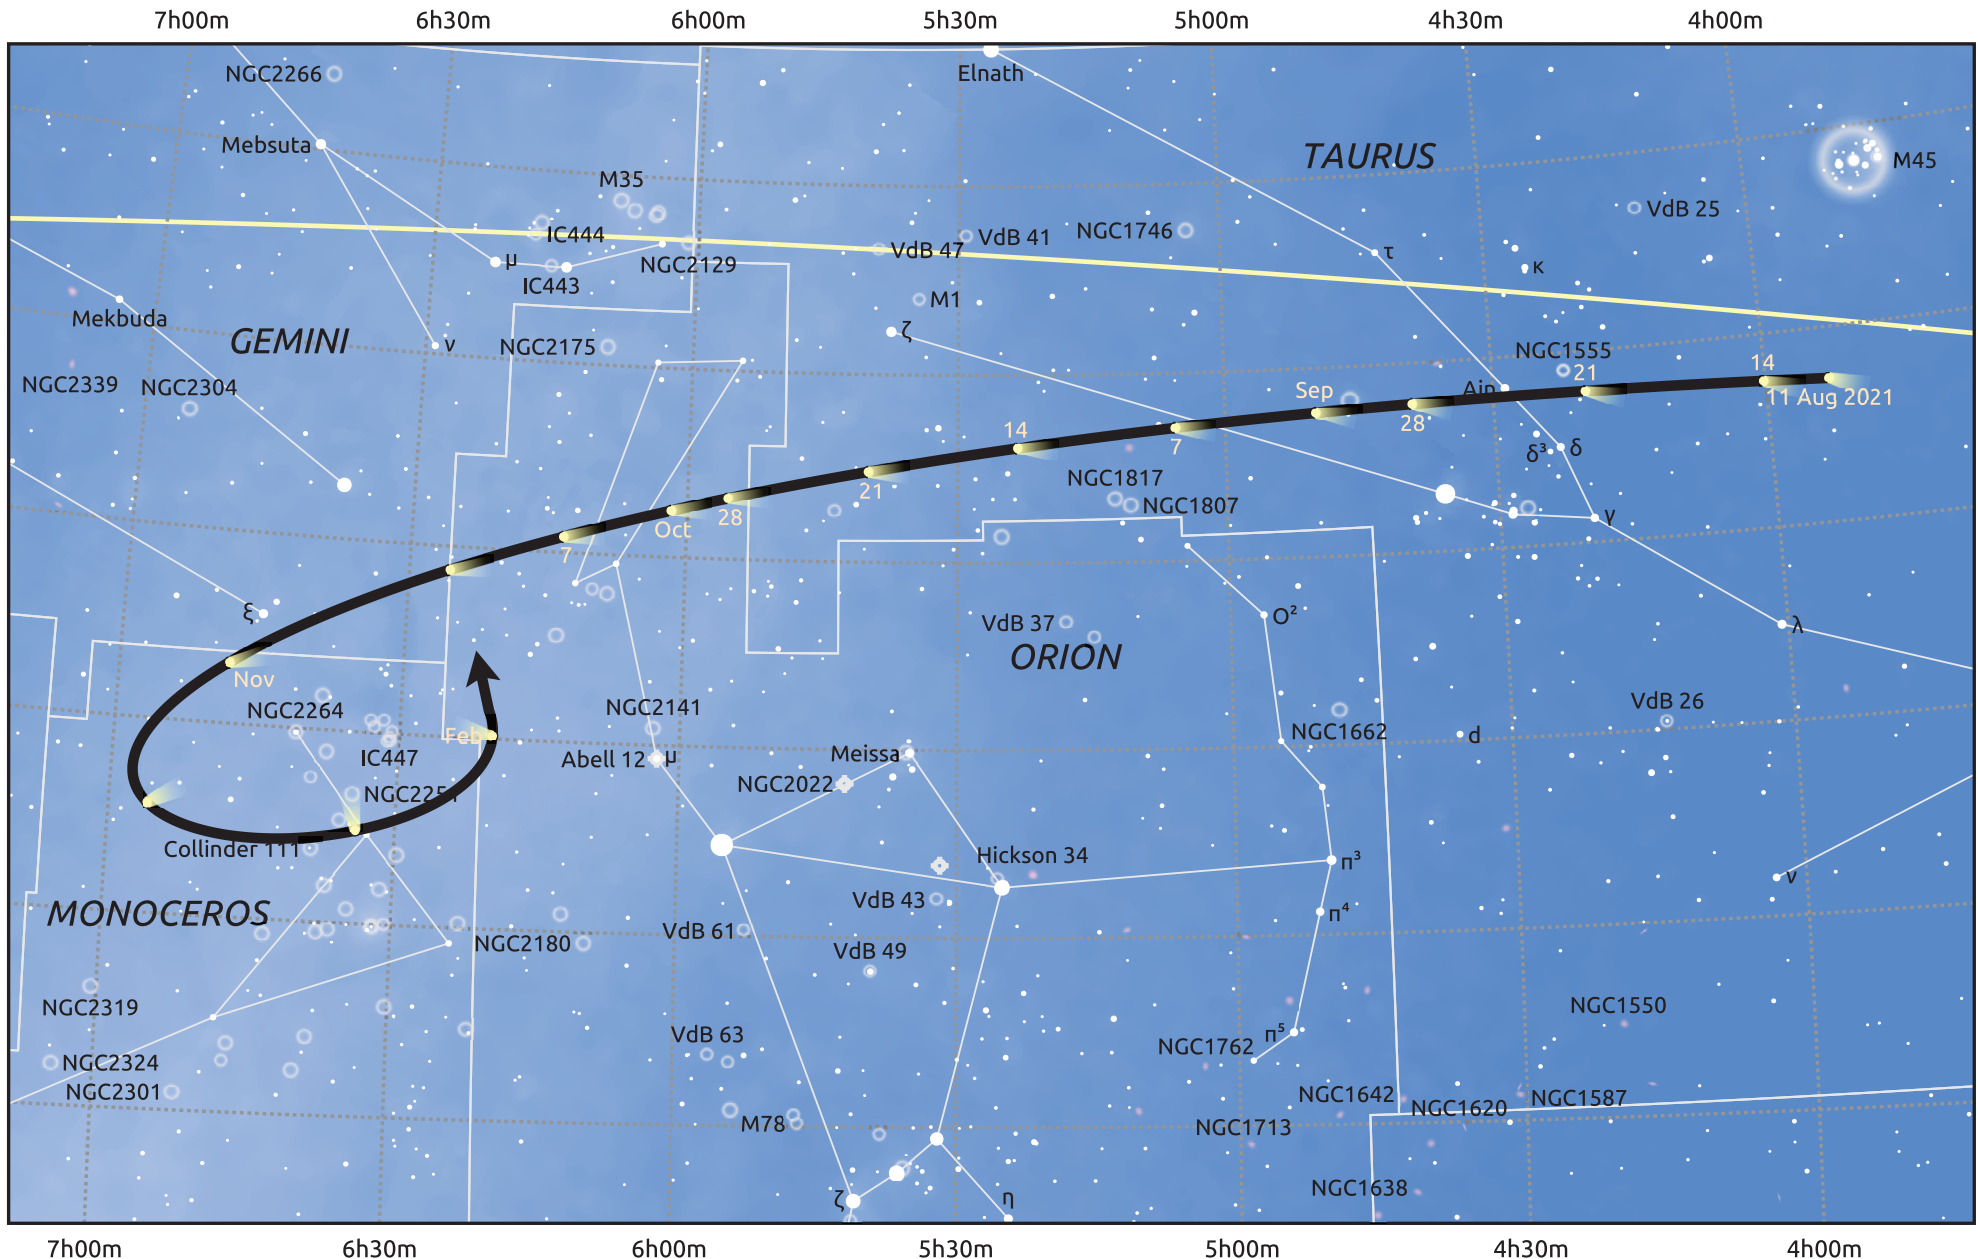

The path of 4P/Faye starting on 11 Aug 2021

© Dominic Ford 2011–2025. Date markers placed at midnight UTC. Downloaded from <https://in-the-sky.org>

Magnitude scale: ● 7.0 ● 6.0 ● 5.0 ● 4.0 ● 3.0 ● 2.0 ● 1.0 ● 0.0

— Ecliptic Plane

Date	Mag
2021 Sep 1	10.8
2021 Nov 1	10.4
2022 Jan 1	10.9

● Galaxy ● Bright nebula ● Open cluster ● Globular cluster ● Planetary nebula