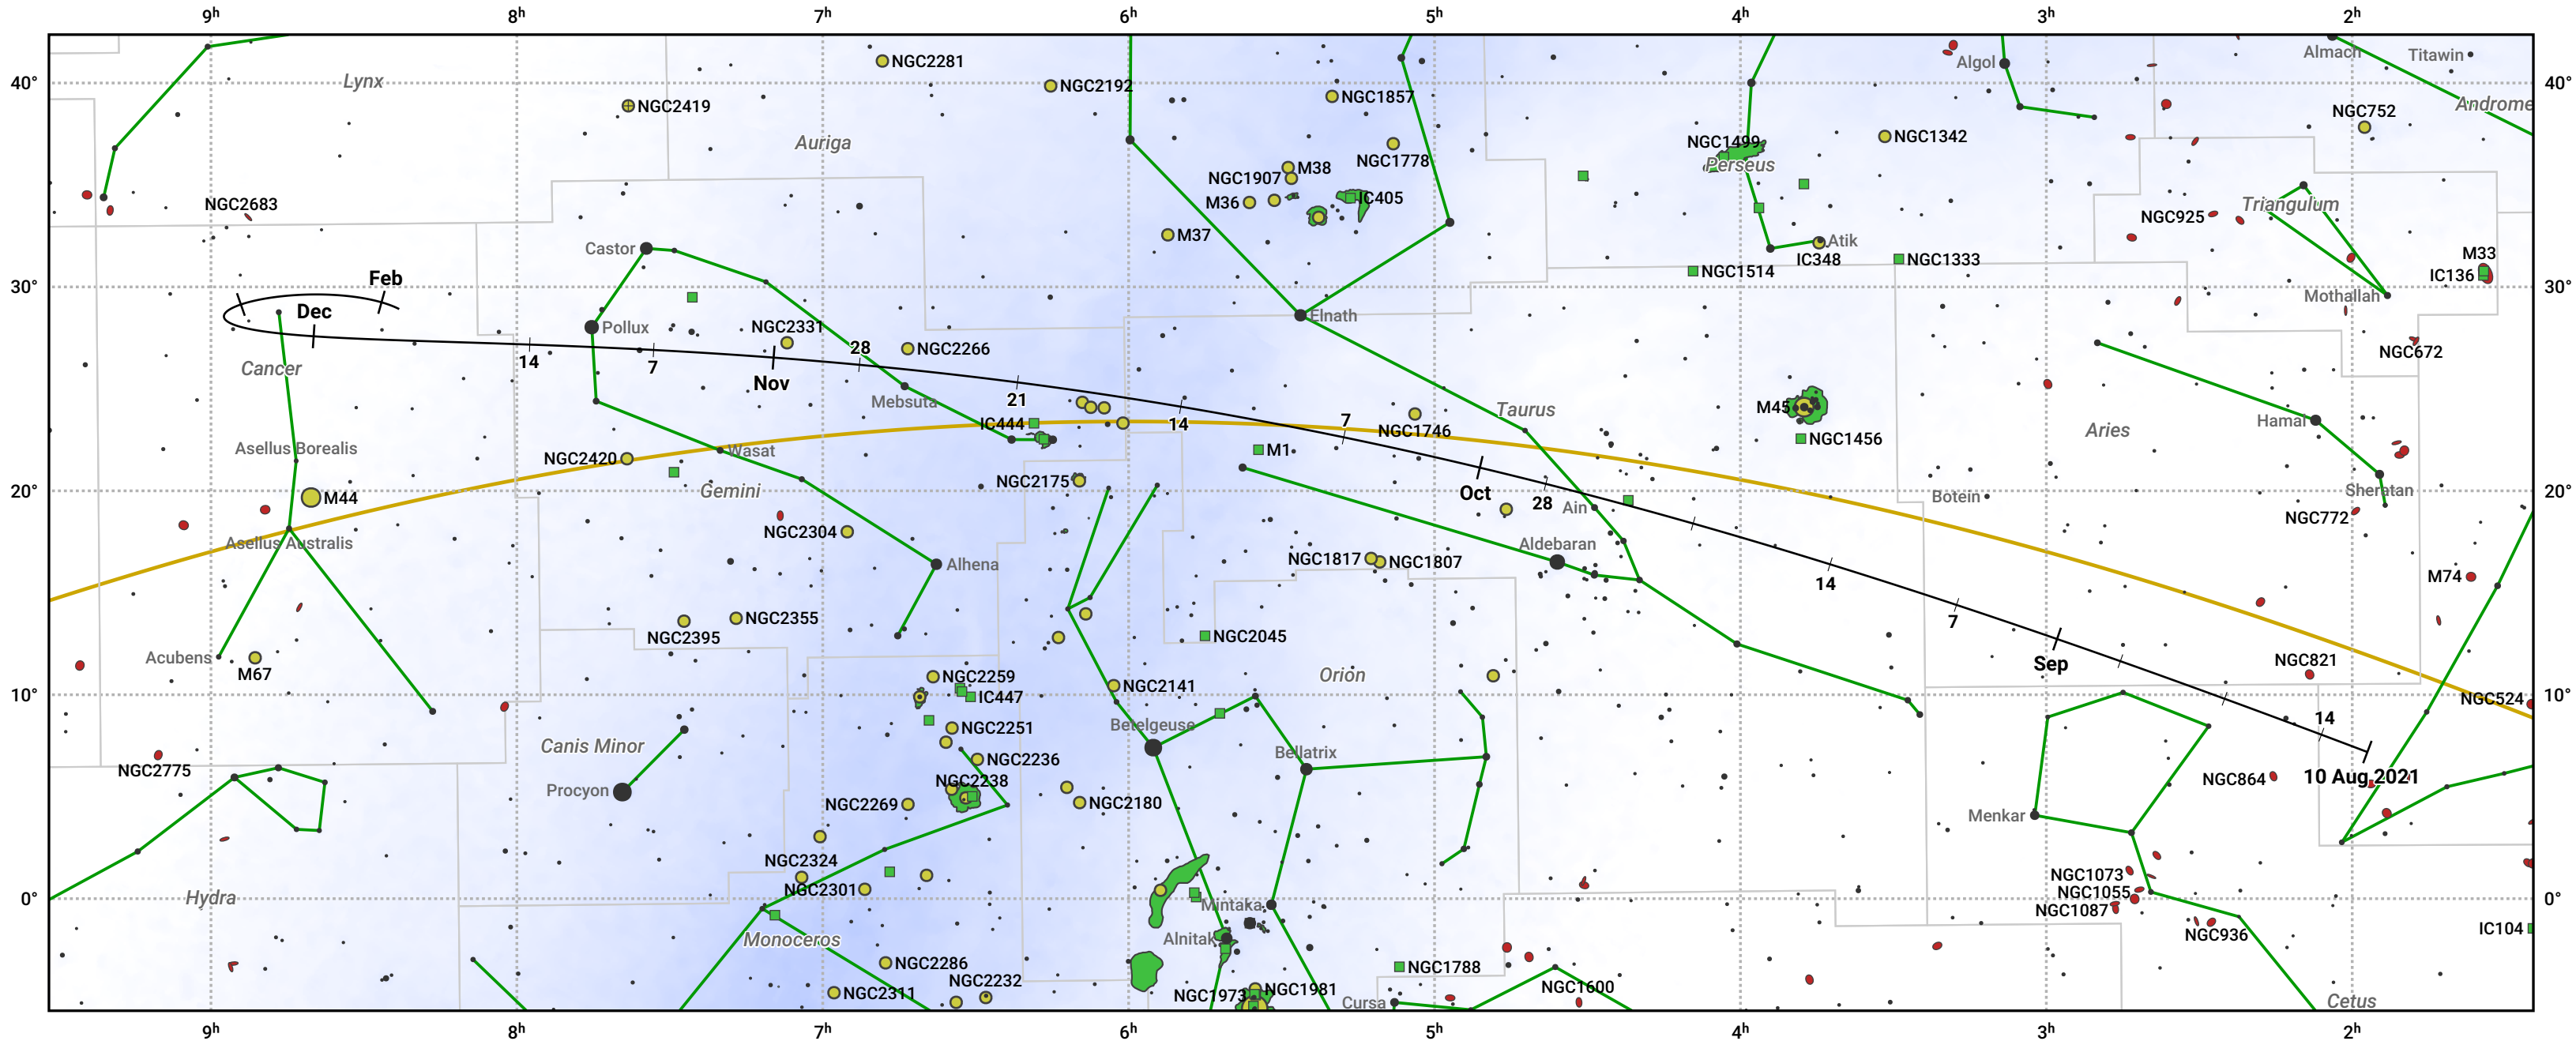

# The path of 67P/Churyumov-Gerasimenko starting on 10 Aug 2021

© Dominic Ford 2011–2024. Date markers placed at midnight UTC. Downloaded from <https://in-the-sky.org>

Magnitude scale:  6.0  5.0  4.0  3.0  2.0  1.0  0.0

— Ecliptic Plane

● Galaxy   
 ■ Bright nebula   
 ● Open cluster   
 ⊕ Globular cluster

Date	Mag
2021 Sep 1	9.8
2021 Sep 6	9.6
2021 Oct 7	8.6
2021 Nov 1	8.3
2022 Jan 1	8.9
2022 Jan 27	9.7