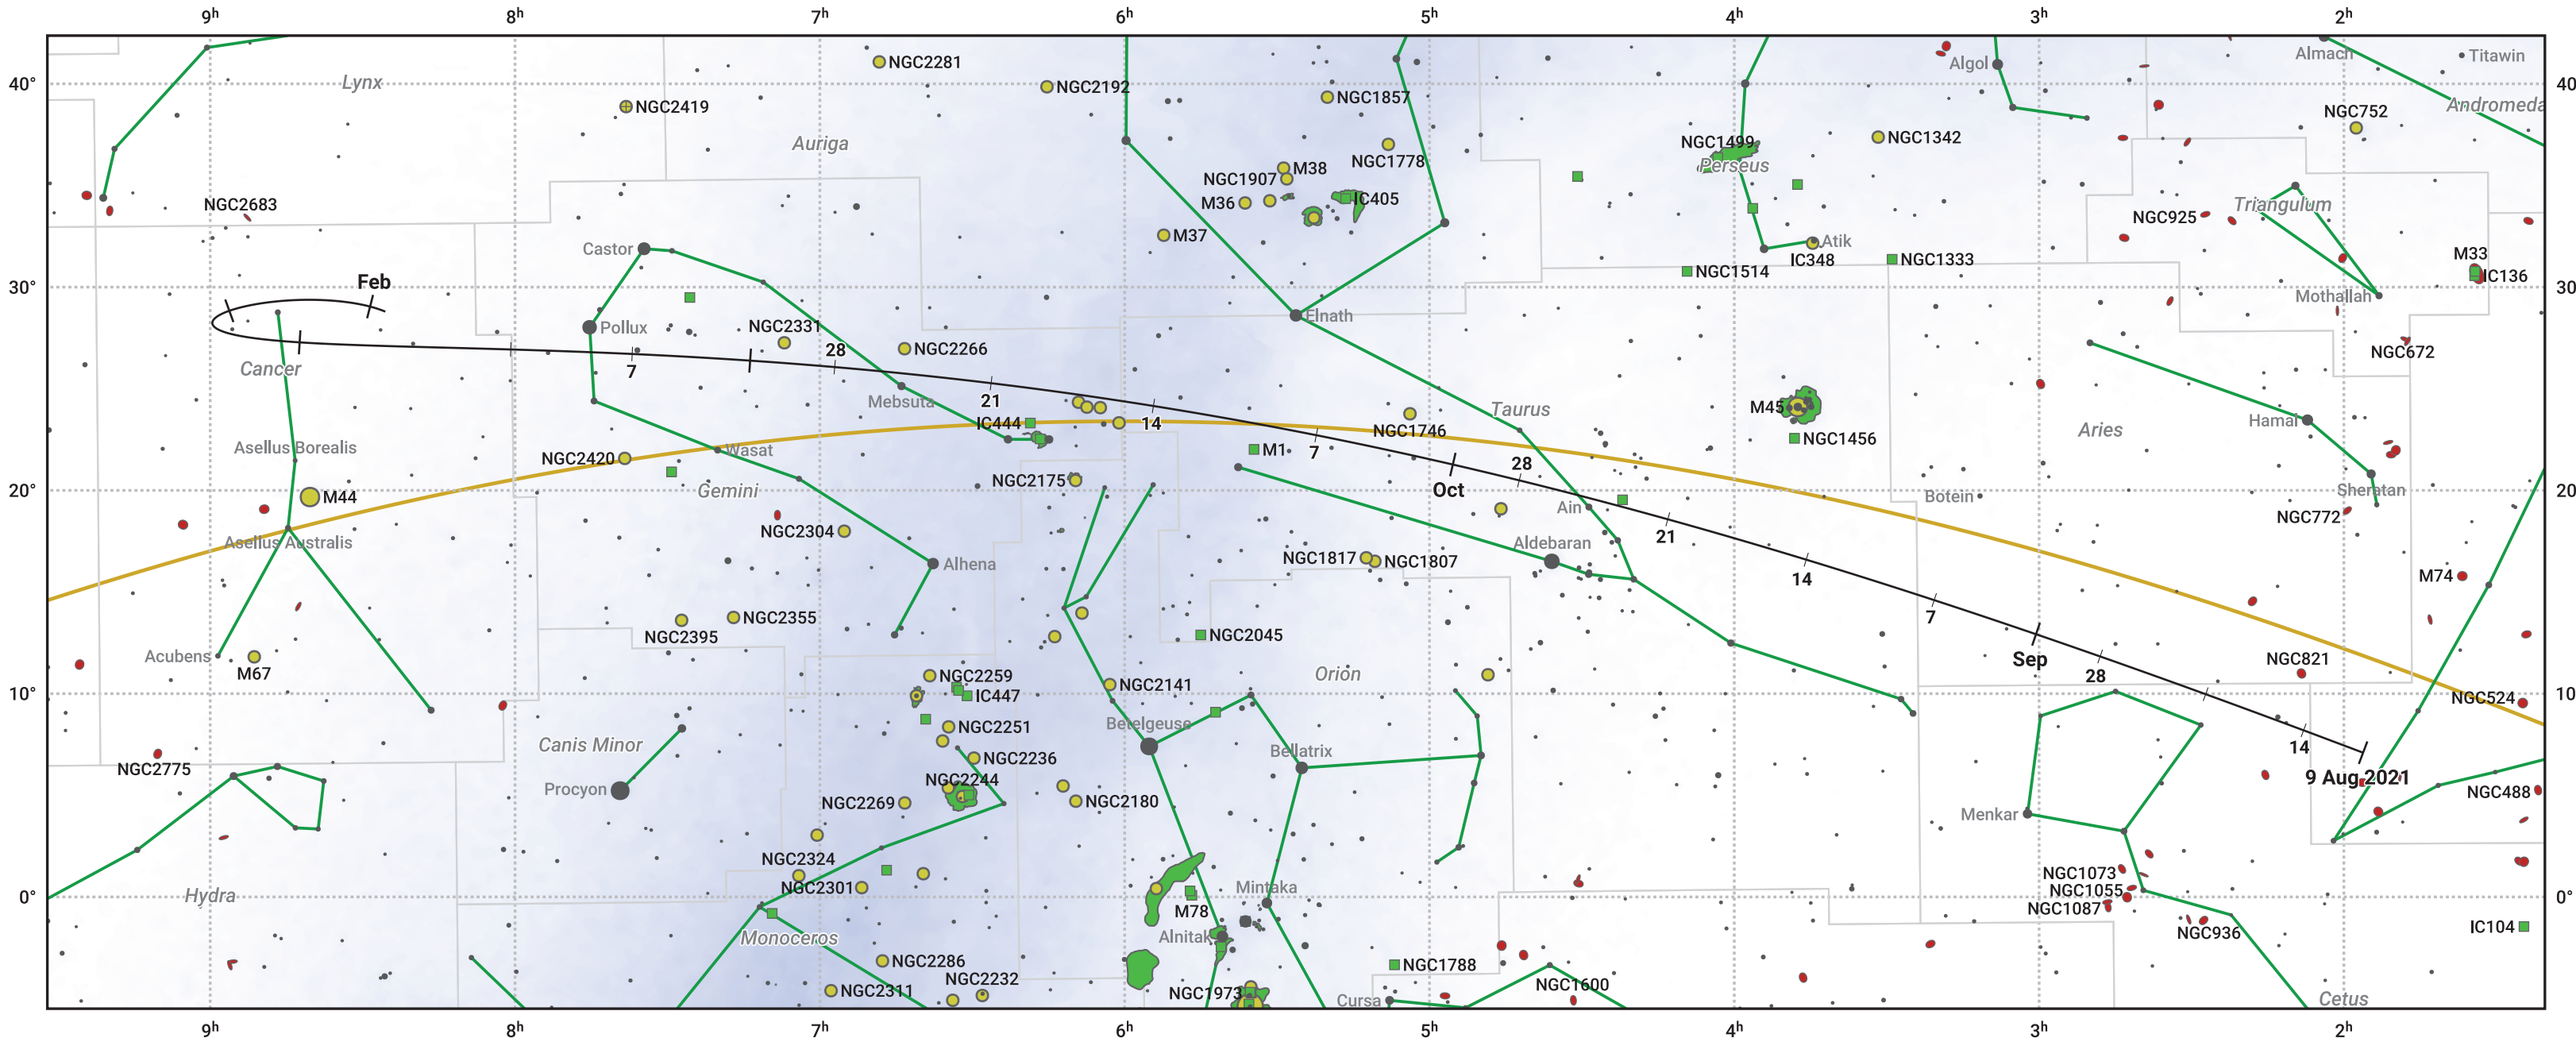

The path of 67P/Churyumov-Gerasimenko starting on 9 Aug 2021

© Dominic Ford 2011–2024. Date markers placed at midnight UTC. Downloaded from <https://in-the-sky.org>

Magnitude scale: ● 6.0 ● 5.0 ● 4.0 ● 3.0 ● 2.0 ● 1.0 ● 0.0

— Ecliptic Plane

● Galaxy ■ Bright nebula ● Open cluster ● Globular cluster

Date	Mag
2021 Sep 1	9.8
2021 Sep 5	9.6
2021 Oct 7	8.6
2021 Nov 1	8.3
2022 Jan 1	8.9
2022 Jan 26	9.7