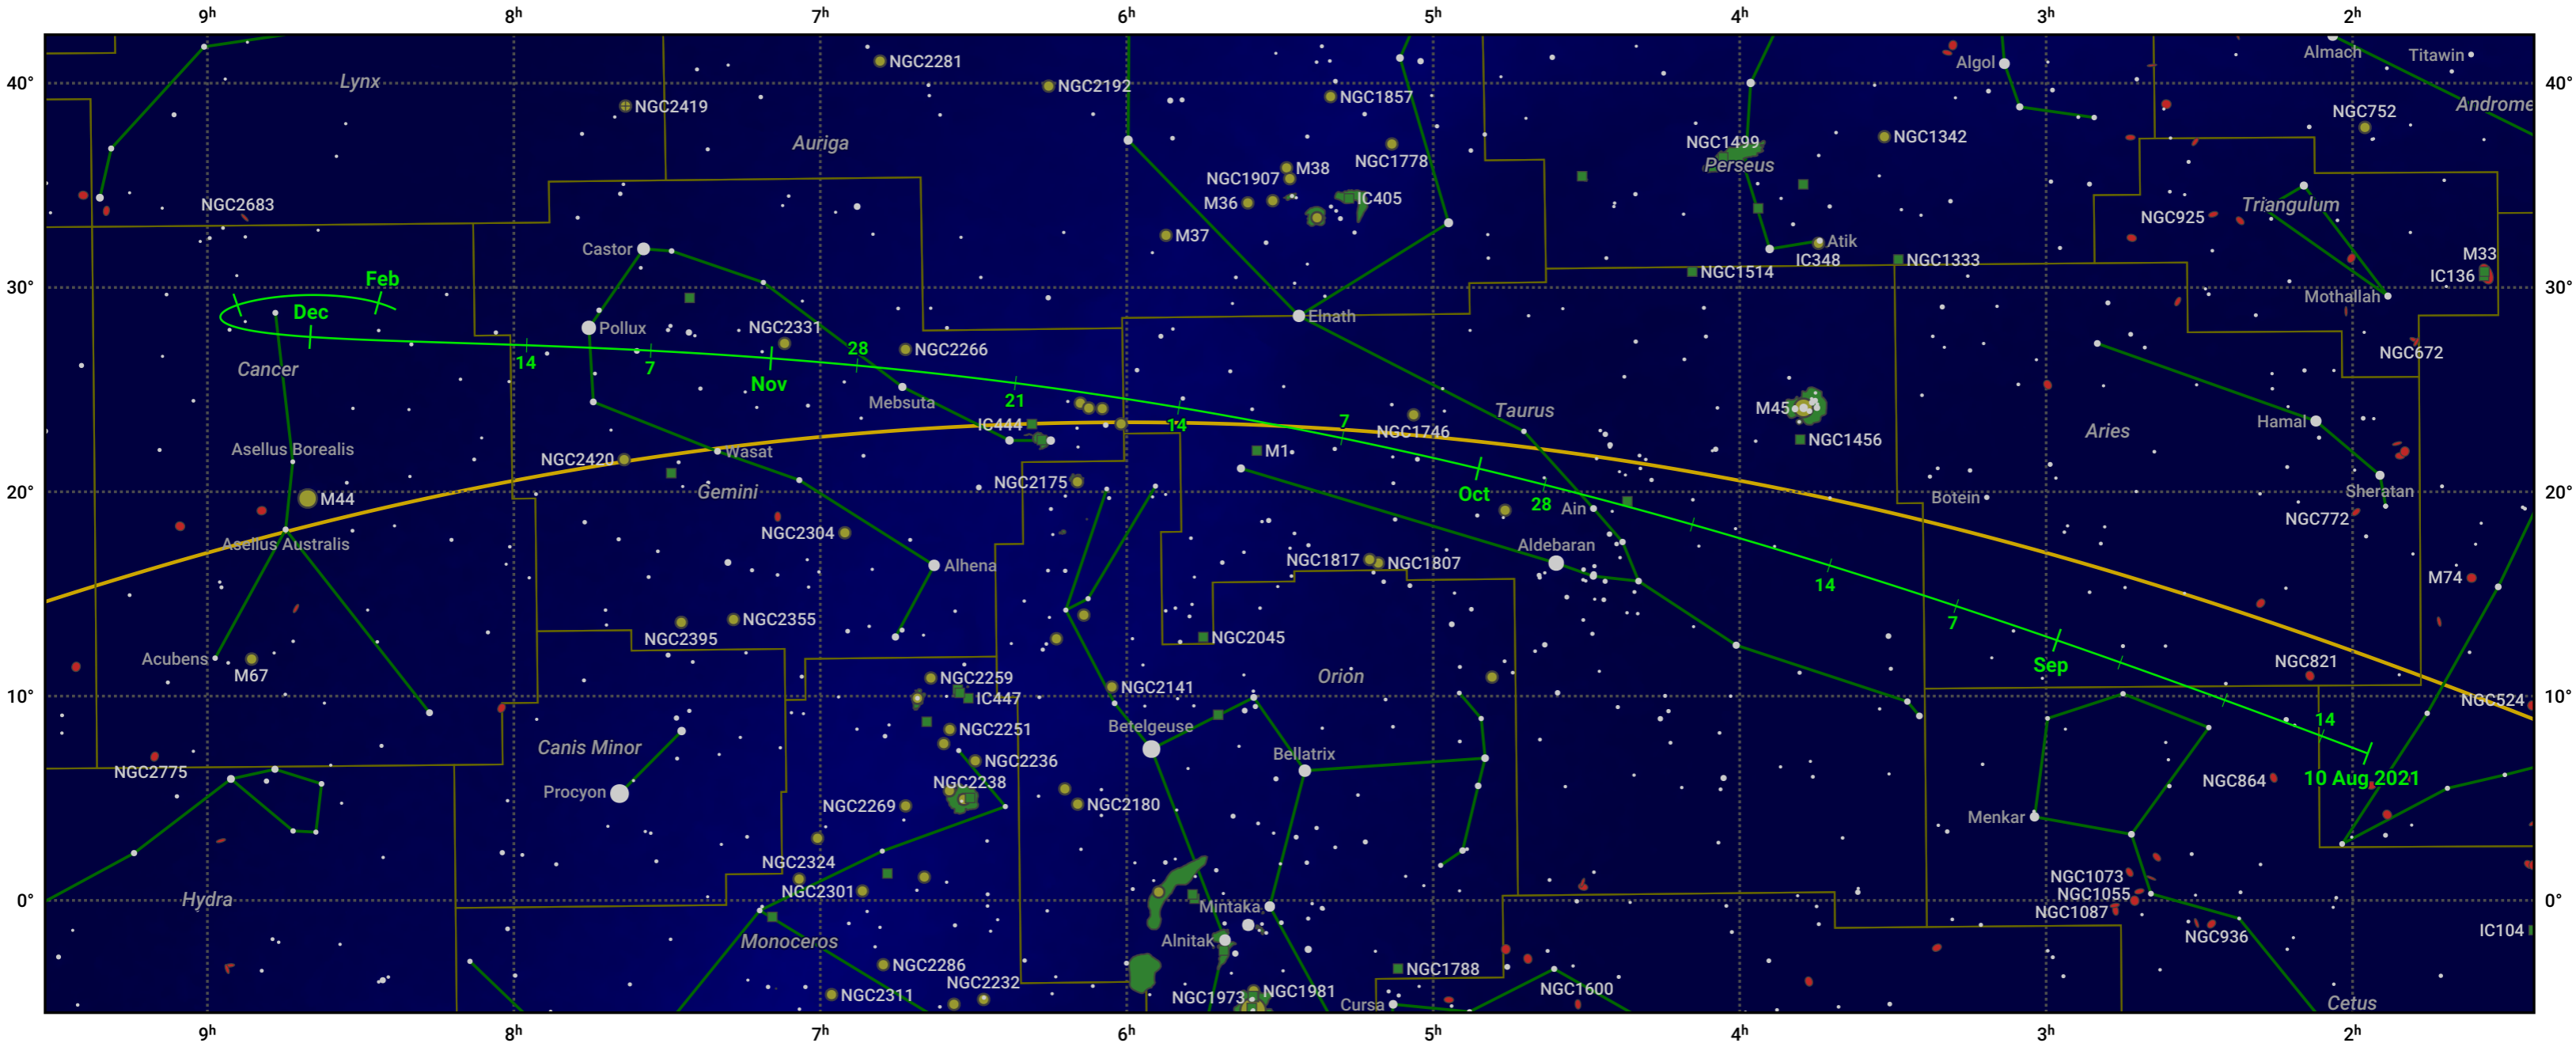

The path of 67P/Churyumov-Gerasimenko starting on 10 Aug 2021

© Dominic Ford 2011–2024. Date markers placed at midnight UTC. Downloaded from <https://in-the-sky.org>

Magnitude scale: -6.0 -5.0 -4.0 -3.0 -2.0 -1.0 0.0

Ecliptic Plane

Galaxy Bright nebula Open cluster Globular cluster

Date	Mag
2021 Sep 1	9.8
2021 Sep 6	9.6
2021 Oct 7	8.6
2021 Nov 1	8.3
2022 Jan 1	8.9
2022 Jan 27	9.7