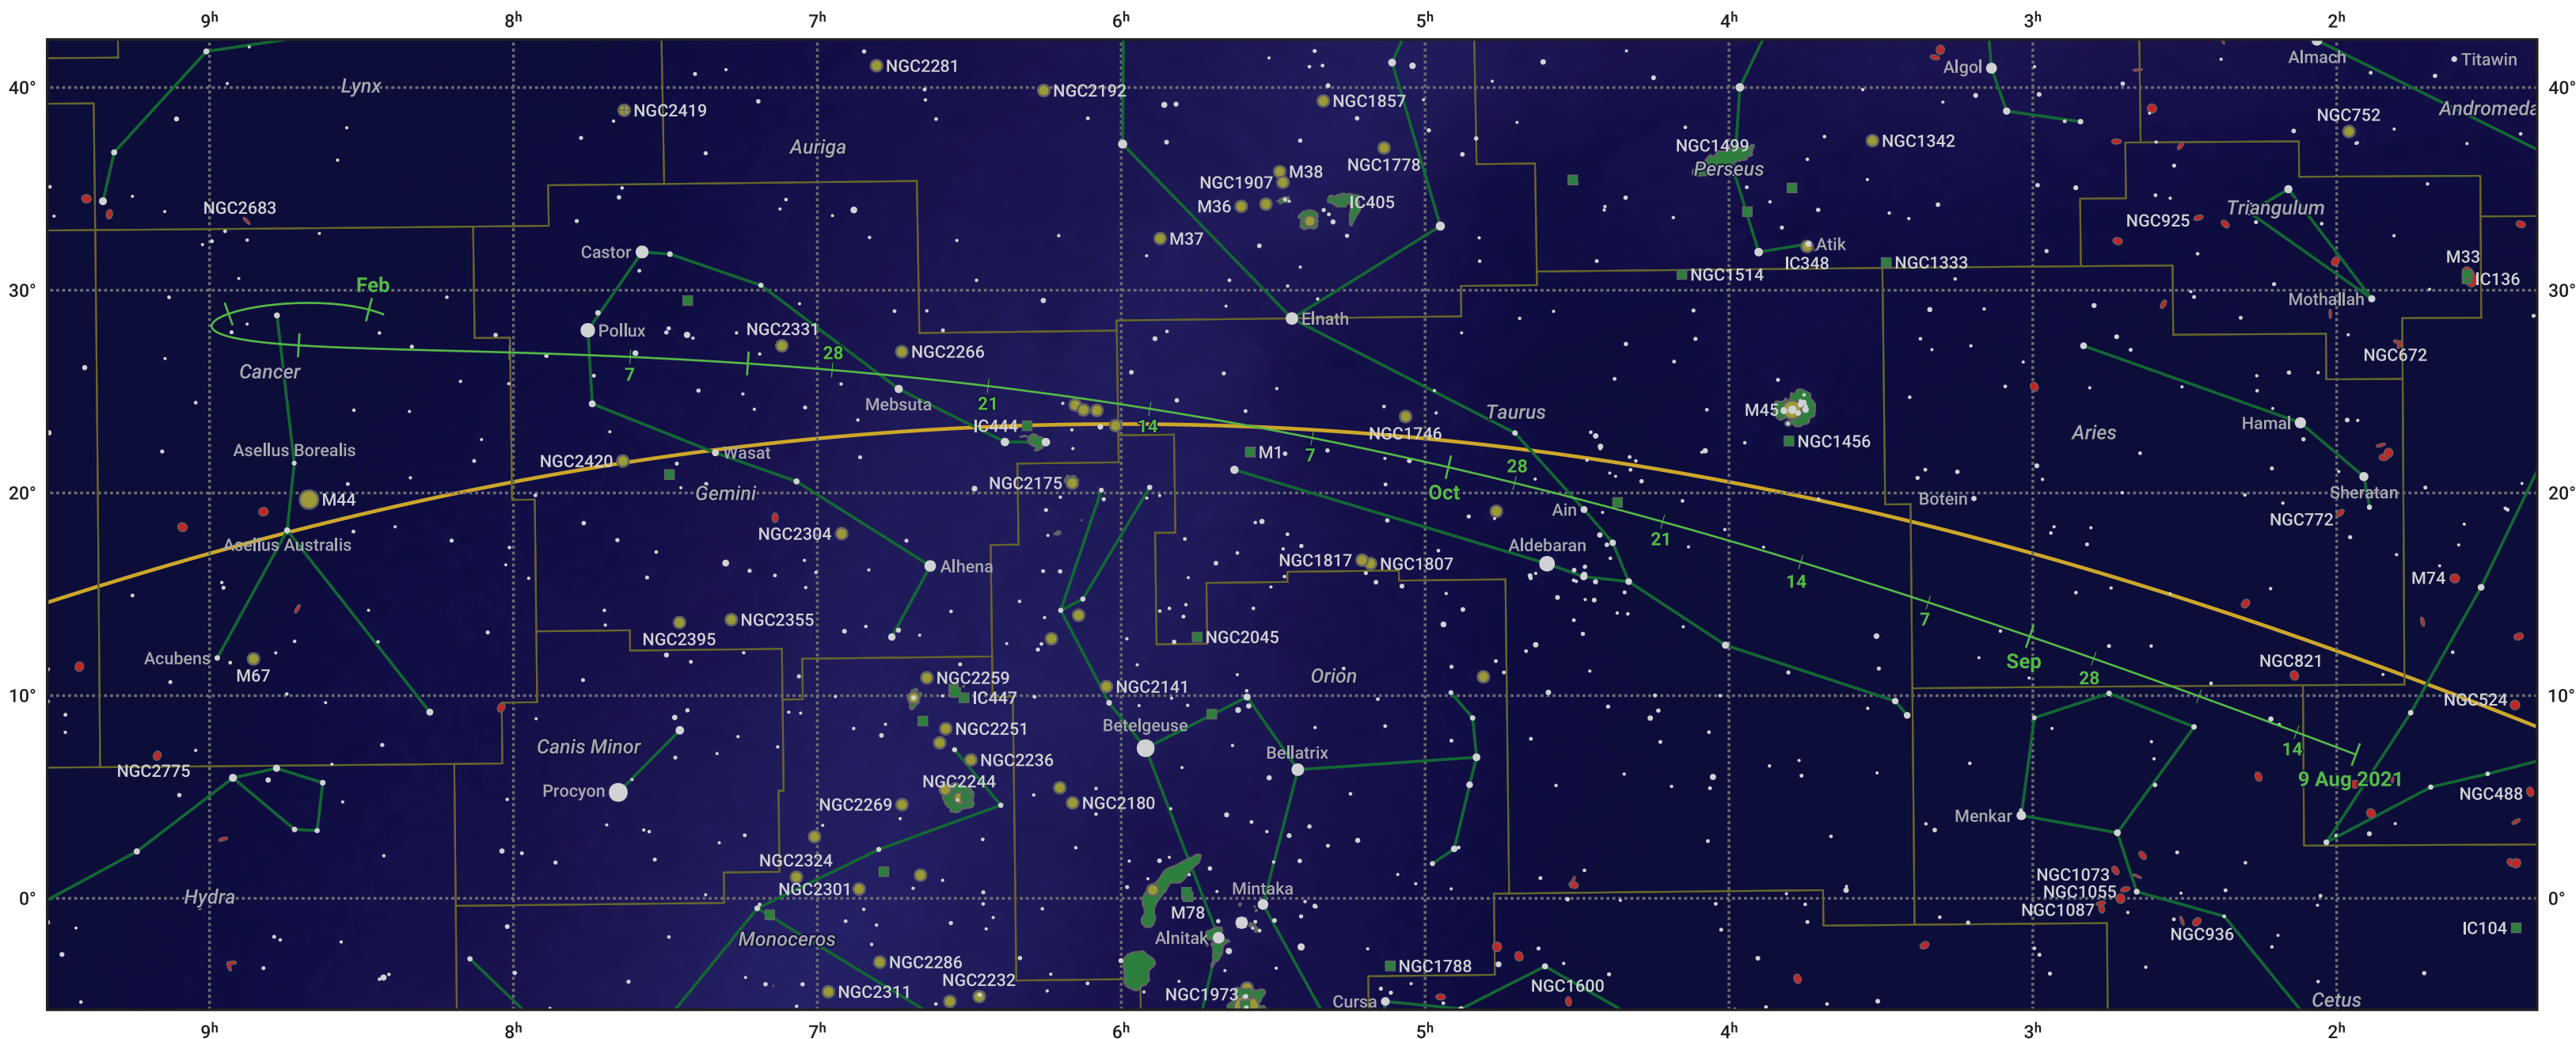

The path of 67P/Churyumov-Gerasimenko starting on 9 Aug 2021

© Dominic Ford 2011–2024. Date markers placed at midnight UTC. Downloaded from <https://in-the-sky.org>

Magnitude scale: -6.0 -5.0 -4.0 -3.0 -2.0 -1.0 0.0

Ecliptic Plane

Galaxy Bright nebula Open cluster Globular cluster

Date	Mag
2021 Sep 1	9.8
2021 Sep 5	9.6
2021 Oct 7	8.6
2021 Nov 1	8.3
2022 Jan 1	8.9
2022 Jan 26	9.7