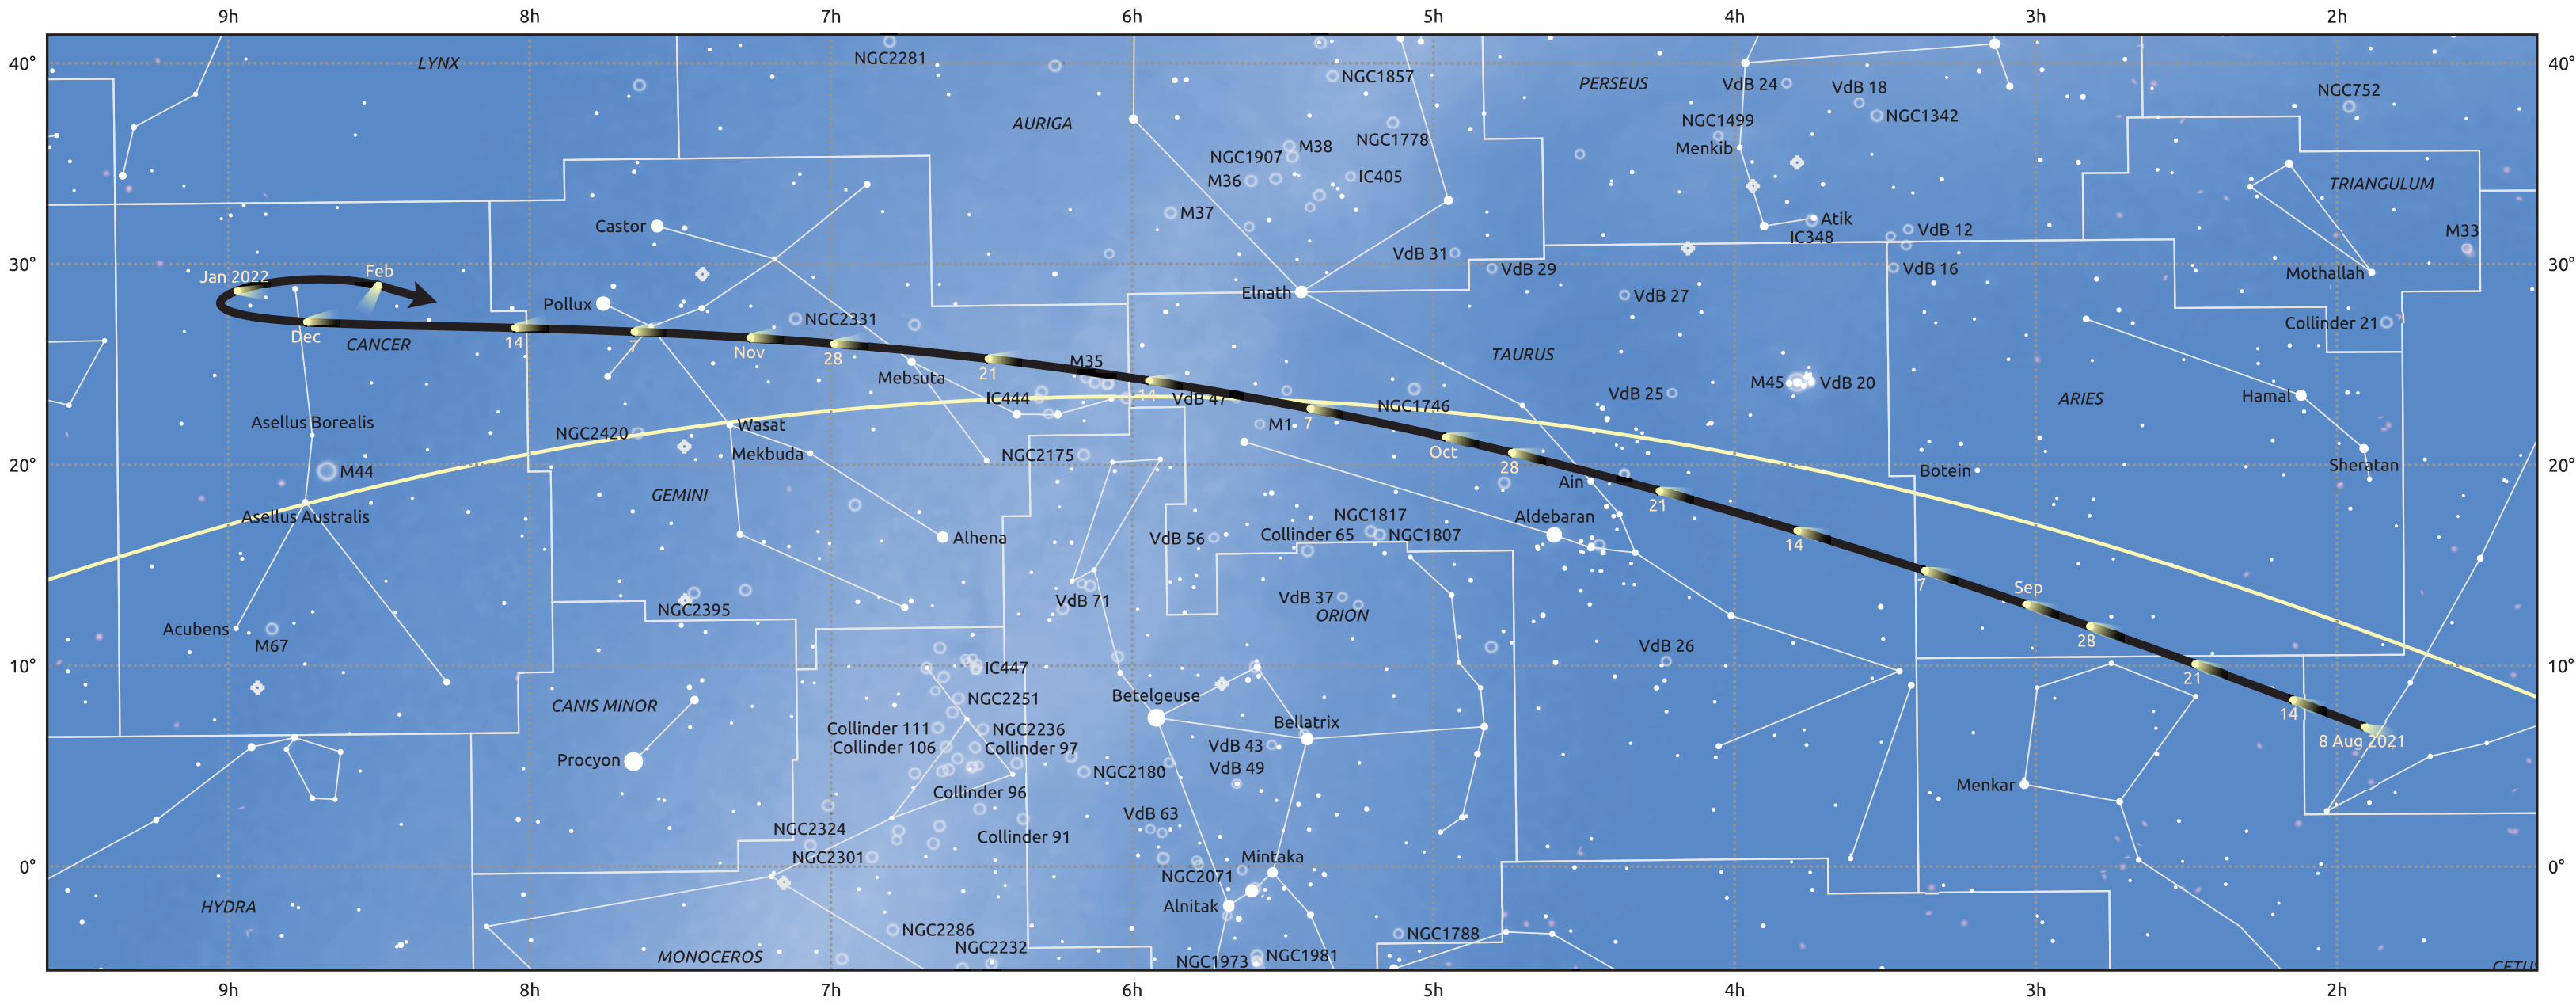

The path of 67P/Churyumov-Gerasimenko starting on 8 Aug 2021

© Dominic Ford 2011–2025. Date markers placed at midnight UTC. Downloaded from <https://in-the-sky.org>

Magnitude scale: • 6.0 • 5.0 • 4.0 • 3.0 • 2.0 • 1.0 • 0.0

— Ecliptic Plane

Galaxy Bright nebula Open cluster Globular cluster Planetary nebula

Date	Mag
2021 Sep 1	9.8
2021 Sep 4	9.7
2021 Oct 6	8.7
2021 Nov 1	8.3
2022 Jan 1	8.9
2022 Jan 26	9.7