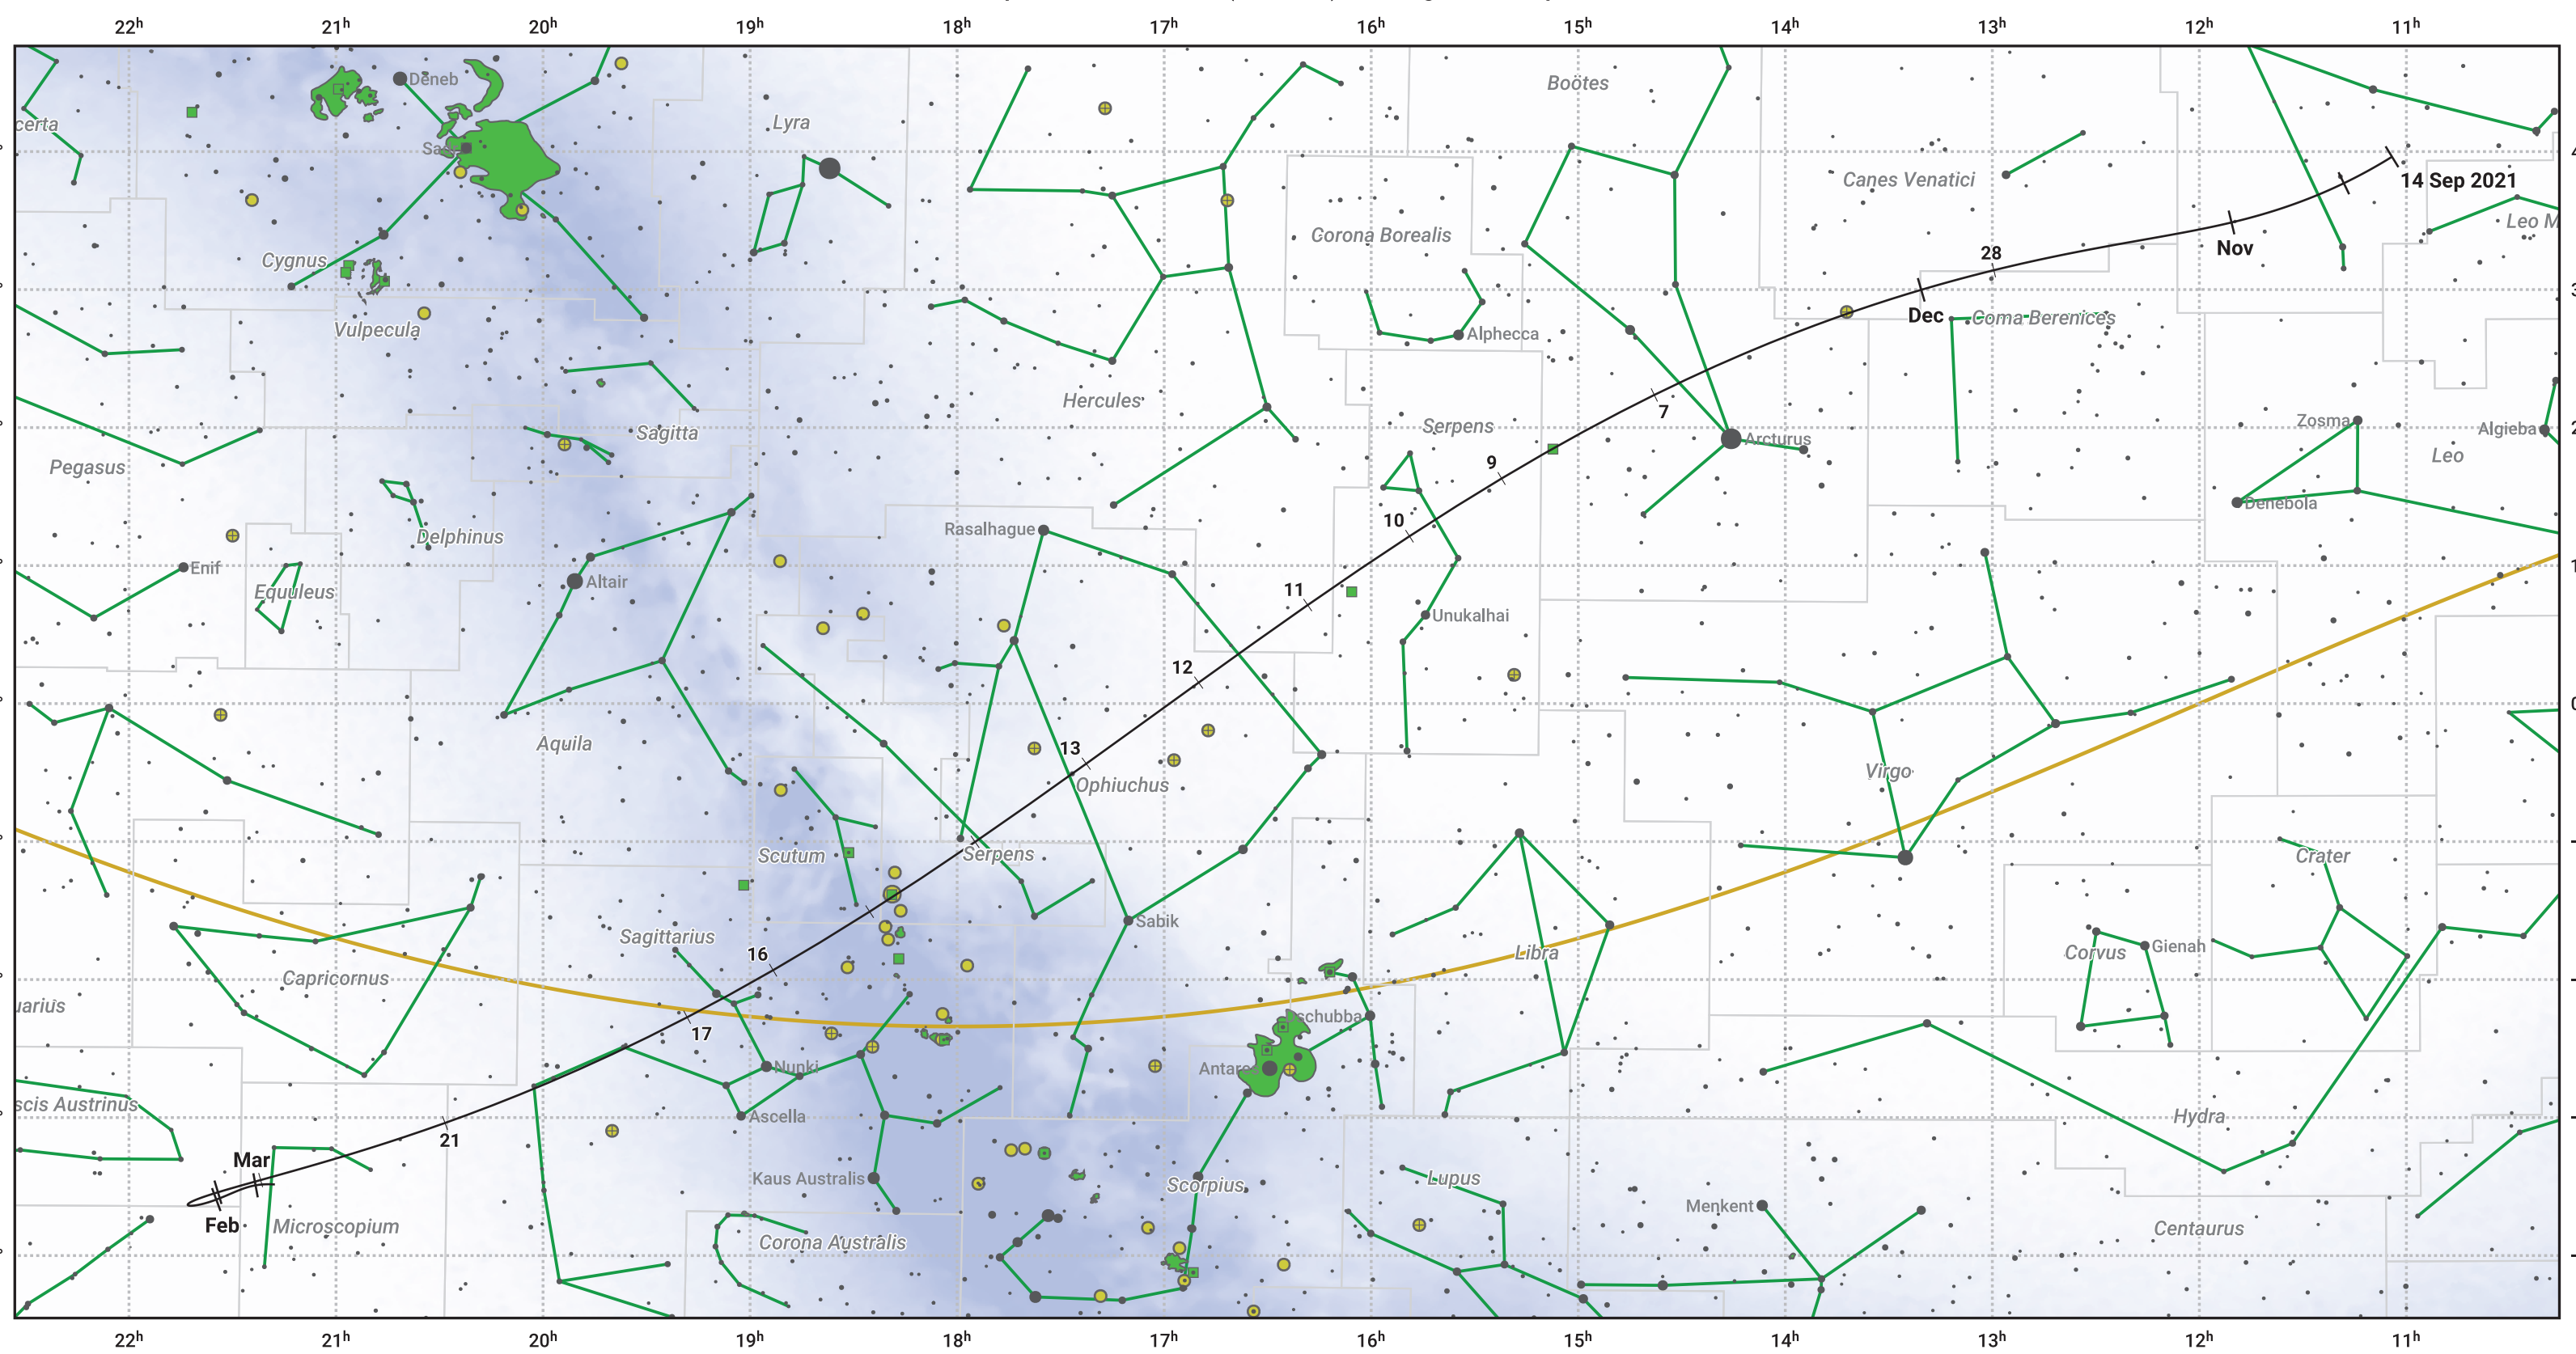

The path of C/2021 A1 (Leonard) starting on 14 Sep 2021

© Dominic Ford 2011–2024. Date markers placed at midnight UTC. Downloaded from <https://in-the-sky.org>

Magnitude scale: 6.0 5.0 4.0 3.0 2.0 1.0 0.0

Ecliptic Plane

Galaxy Bright nebula Open cluster Globular cluster

Date	Mag
2021 Oct 3	13.1
2021 Oct 18	12.0
2021 Oct 30	11.0
2021 Nov 1	10.8
2021 Nov 9	9.9
2021 Nov 17	8.8
2021 Nov 24	7.7
2021 Nov 30	6.5
2021 Dec 5	5.3
2021 Dec 9	4.3
2022 Jan 1	5.2
2022 Jan 2	5.3
2022 Jan 13	6.4
2022 Jan 22	7.4
2022 Jan 31	8.4
2022 Feb 11	9.5
2022 Feb 24	10.6
2022 Mar 1	10.9
2022 Mar 13	11.6