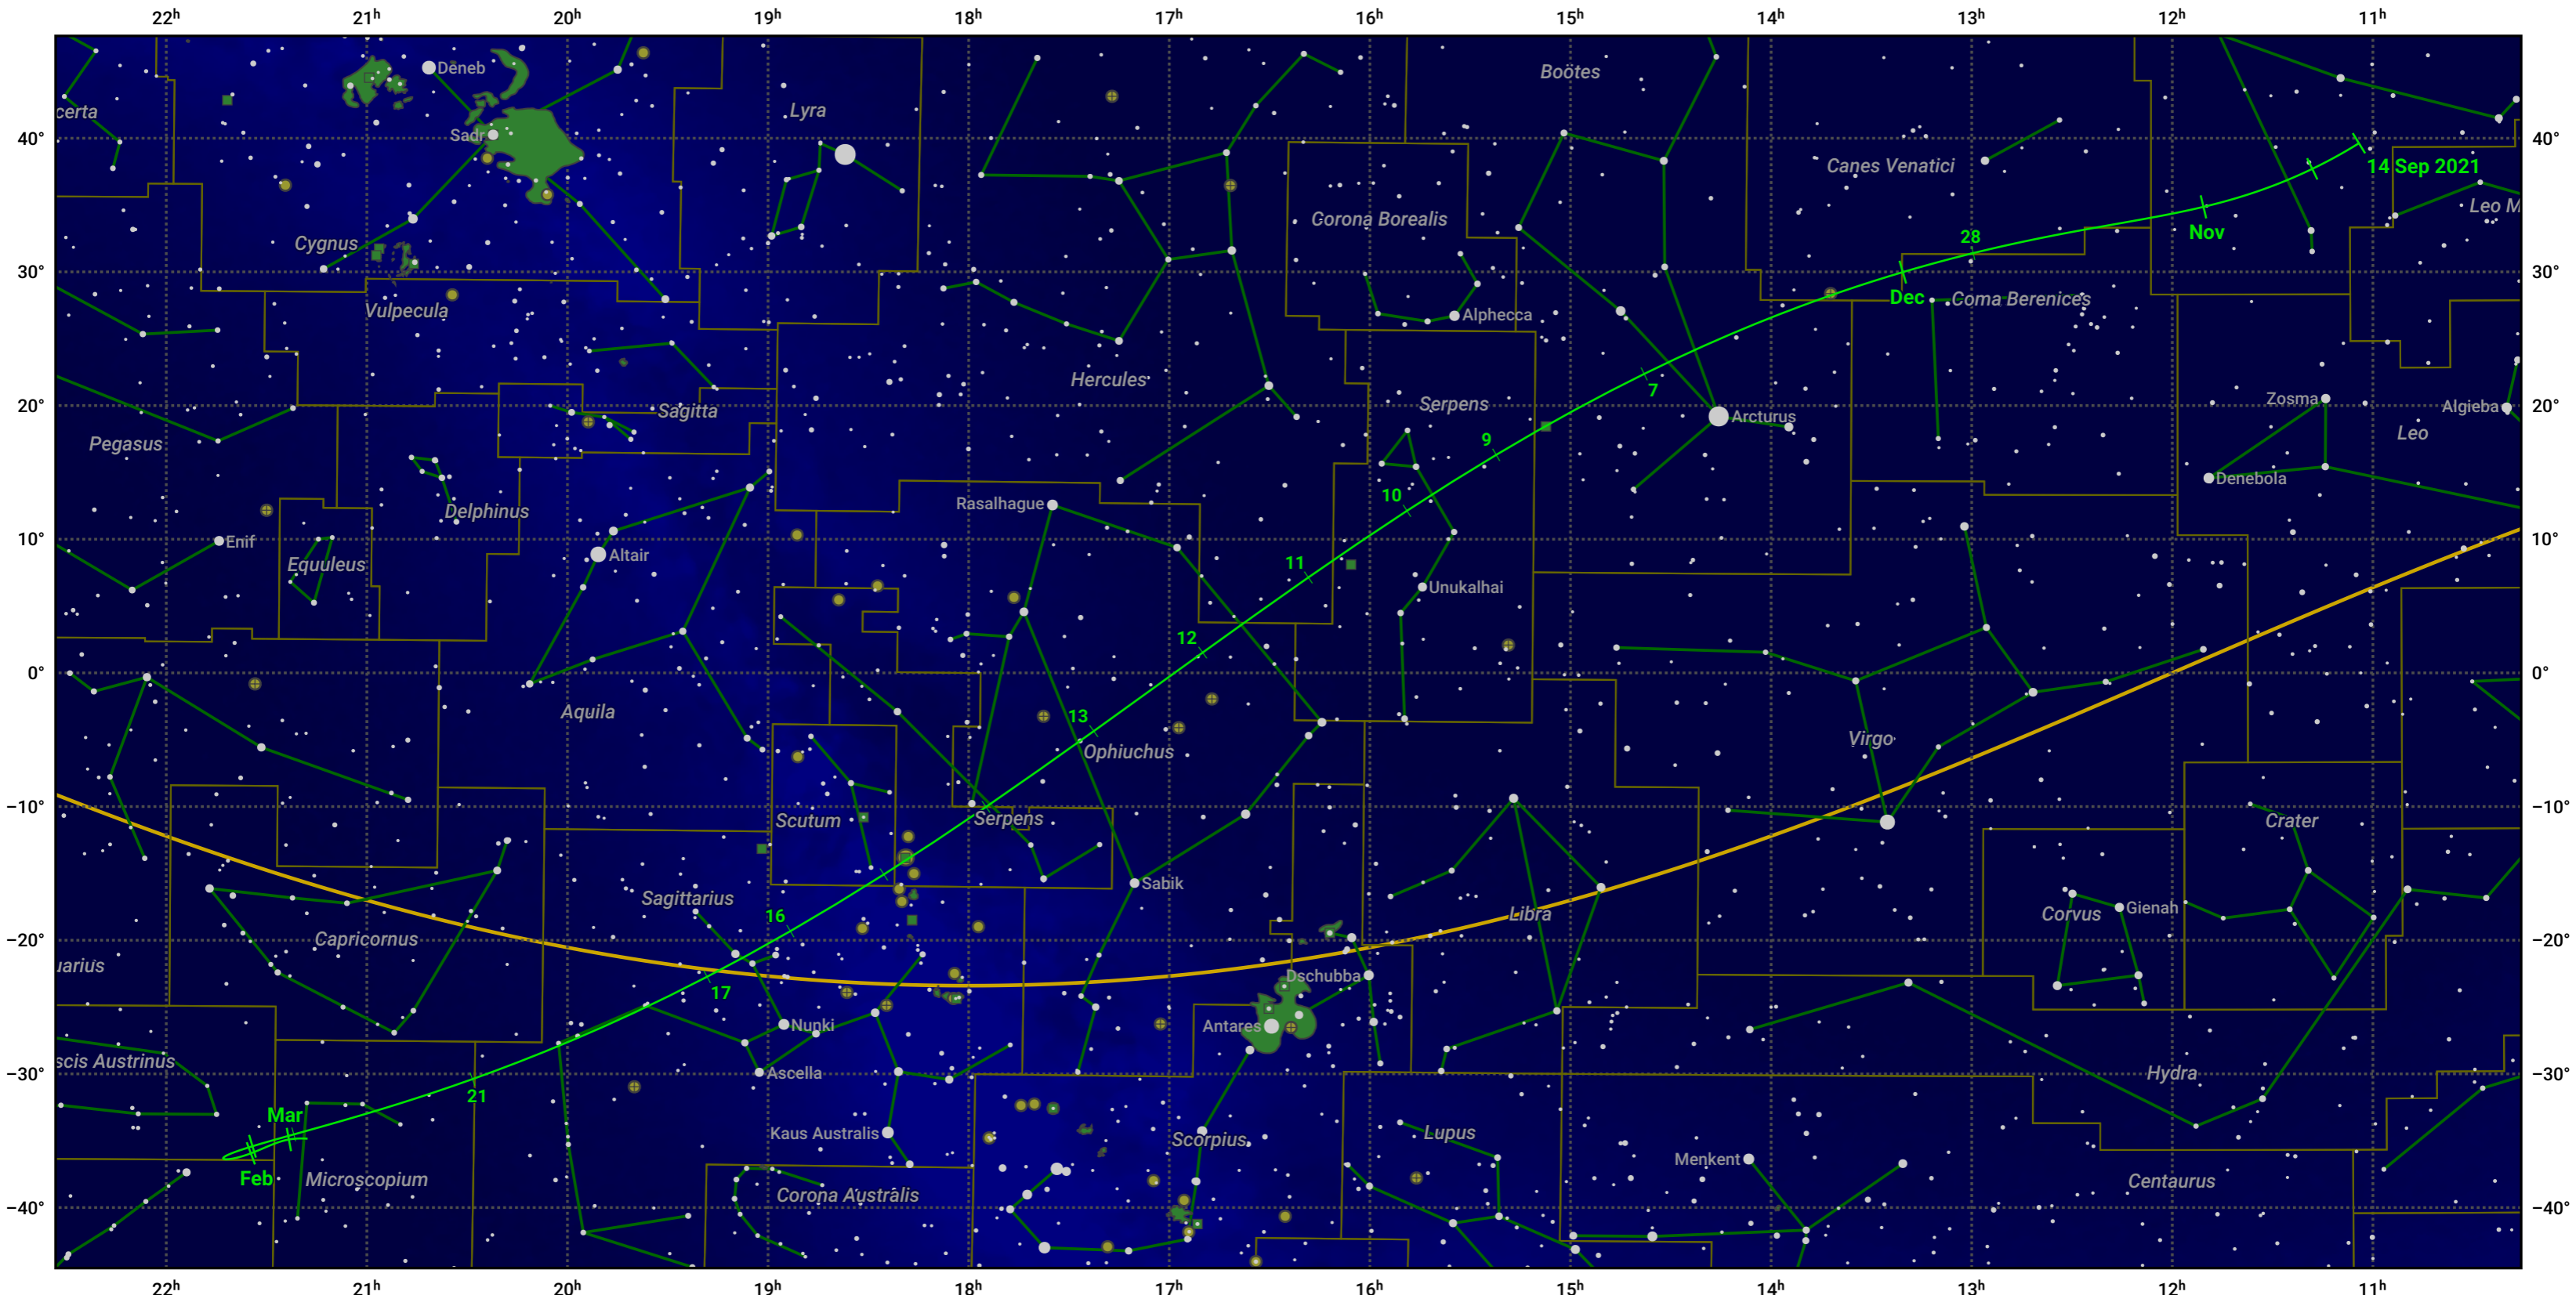

# The path of C/2021 A1 (Leonard) starting on 14 Sep 2021

© Dominic Ford 2011–2024. Date markers placed at midnight UTC. Downloaded from <https://in-the-sky.org>

Magnitude scale: ● 6.0 ● 5.0 ● 4.0 ● 3.0 ● 2.0 ● 1.0 ● 0.0

— Ecliptic Plane

● Galaxy ■ Bright nebula ● Open cluster ● Globular cluster

Date	Mag
2021 Oct 3	13.1
2021 Oct 18	12.0
2021 Oct 30	11.0
2021 Nov 1	10.8
2021 Nov 9	9.9
2021 Nov 17	8.8
2021 Nov 24	7.7
2021 Nov 30	6.5
2021 Dec 5	5.3
2021 Dec 9	4.3
2022 Jan 1	5.2
2022 Jan 2	5.3
2022 Jan 13	6.4
2022 Jan 22	7.4
2022 Jan 31	8.4
2022 Feb 11	9.5
2022 Feb 24	10.6
2022 Mar 1	10.9
2022 Mar 13	11.6