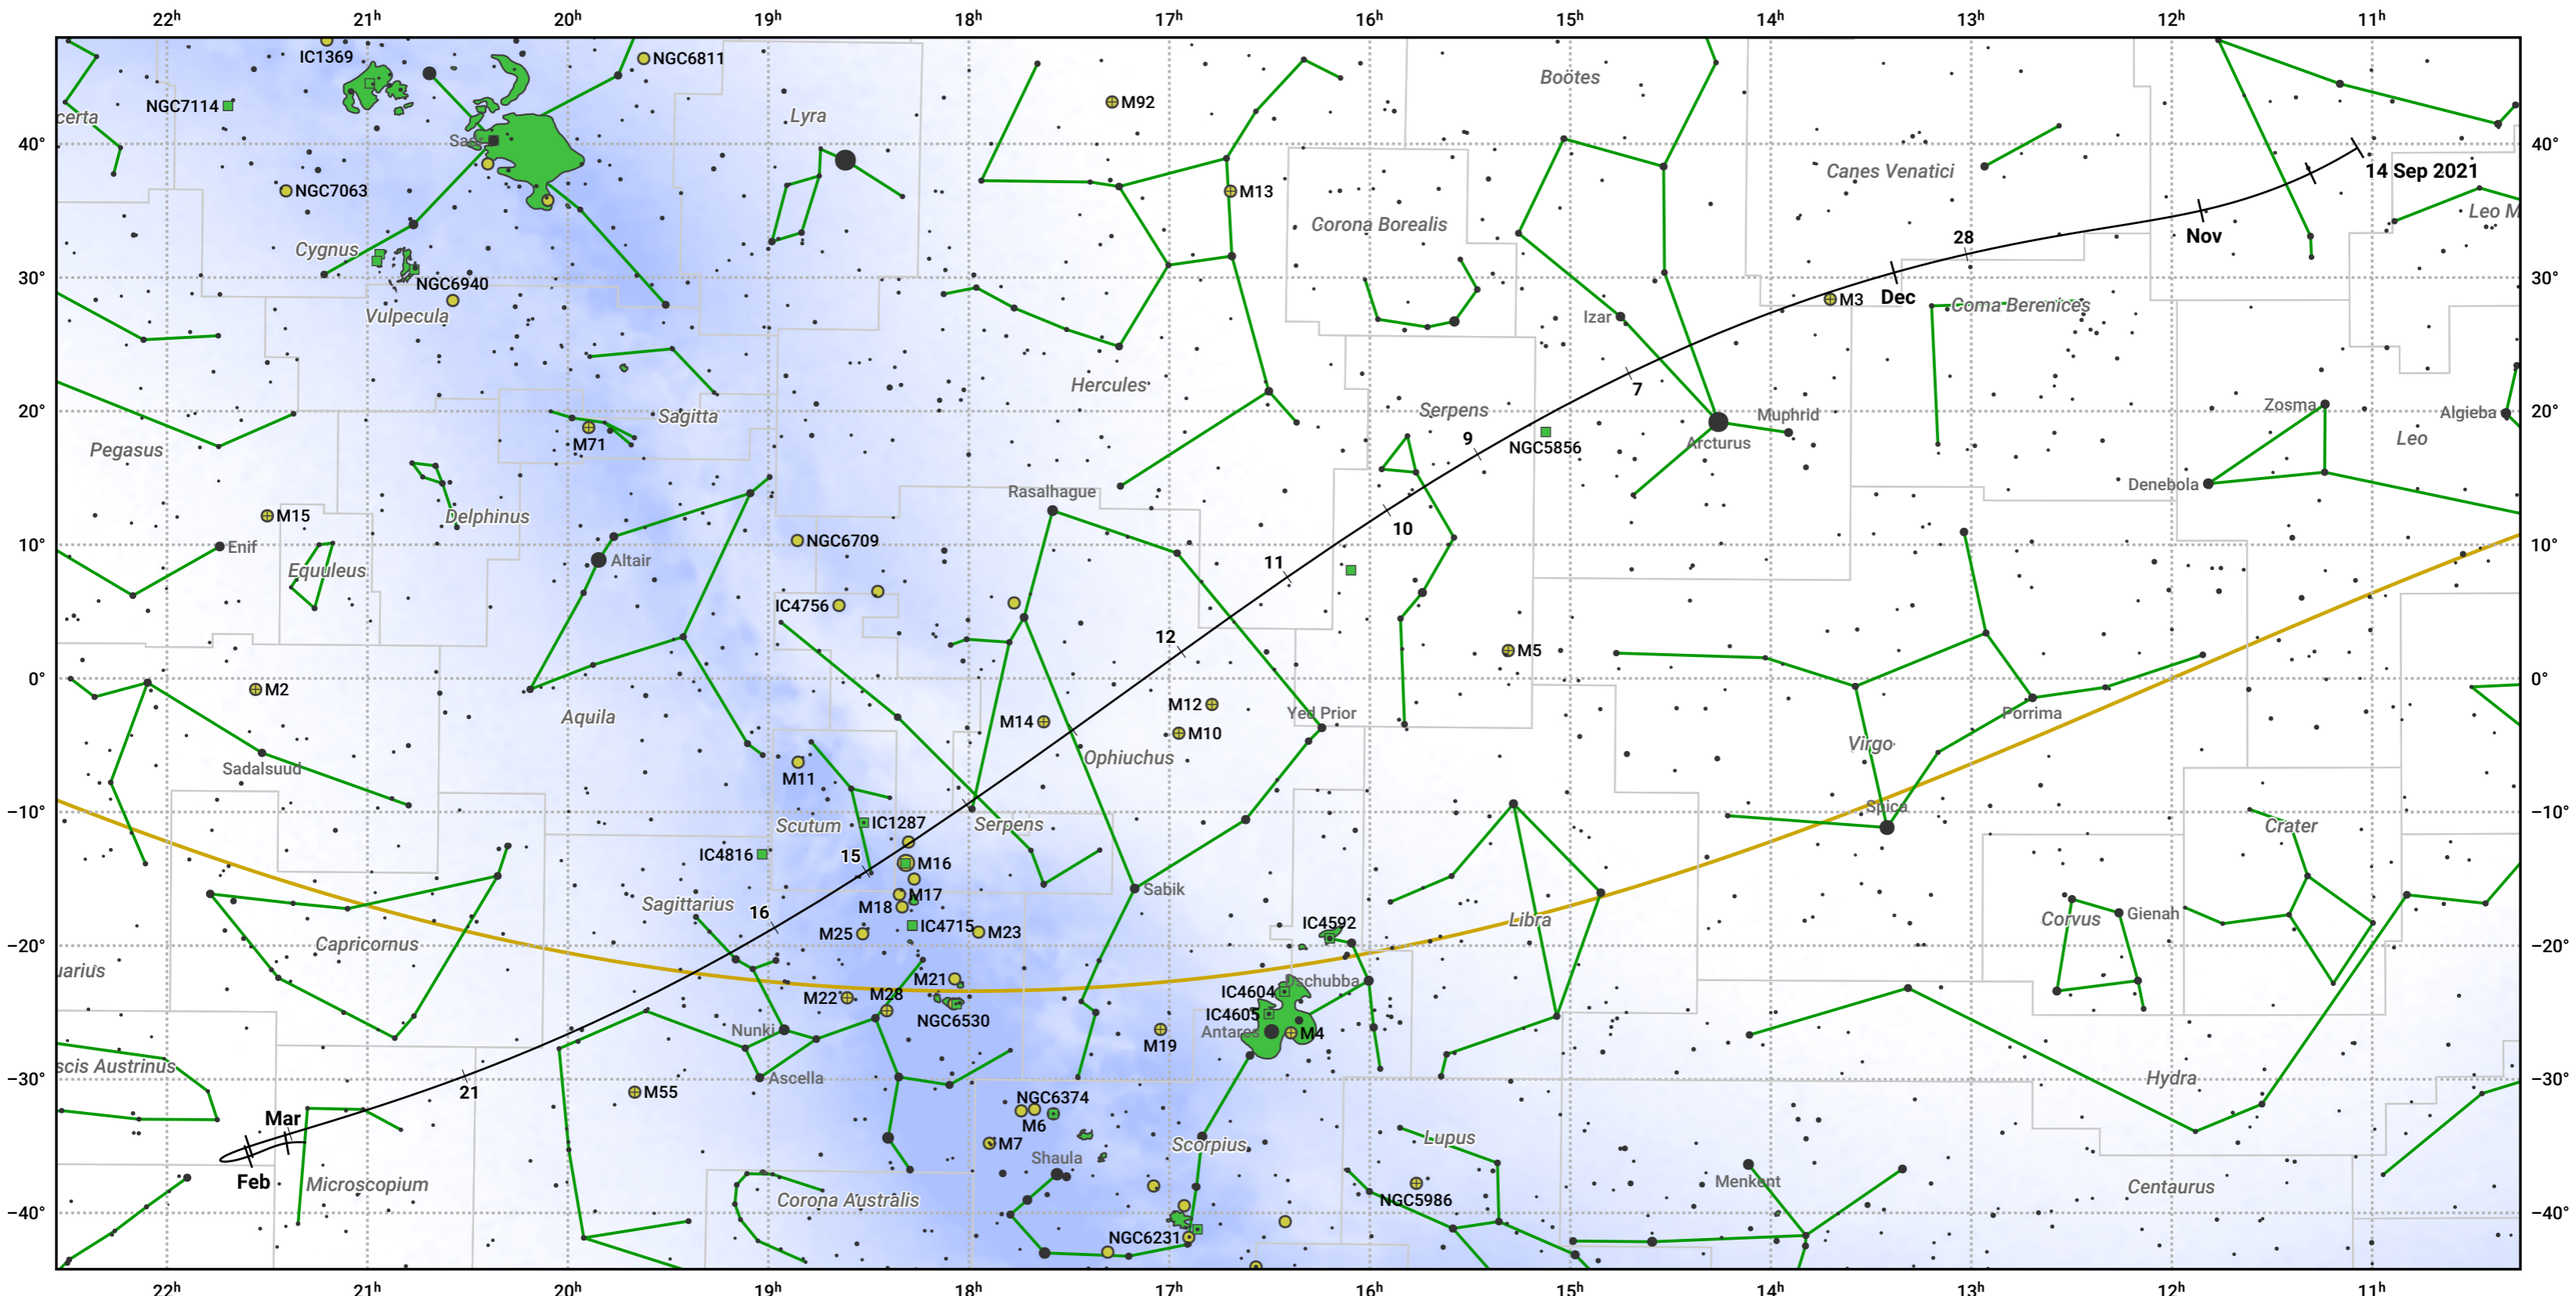

# The path of C/2021 A1 (Leonard) starting on 14 Sep 2021

© Dominic Ford 2011–2024. Date markers placed at midnight UTC. Downloaded from <https://in-the-sky.org>

Magnitude scale: ● 6.0 ● 5.0 ● 4.0 ● 3.0 ● 2.0 ● 1.0 ● 0.0

— Ecliptic Plane

● Galaxy    ■ Bright nebula    ● Open cluster    ⊕ Globular cluster

Date	Mag
2021 Oct 3	13.1
2021 Oct 18	12.0
2021 Oct 30	10.9
2021 Nov 1	10.7
2021 Nov 9	9.9
2021 Nov 17	8.8
2021 Nov 24	7.7
2021 Nov 30	6.5
2021 Dec 5	5.3
2021 Dec 9	4.3
2022 Jan 1	5.3
2022 Jan 12	6.3
2022 Jan 22	7.5
2022 Feb 1	8.6
2022 Feb 12	9.6
2022 Feb 25	10.6
2022 Mar 1	10.9