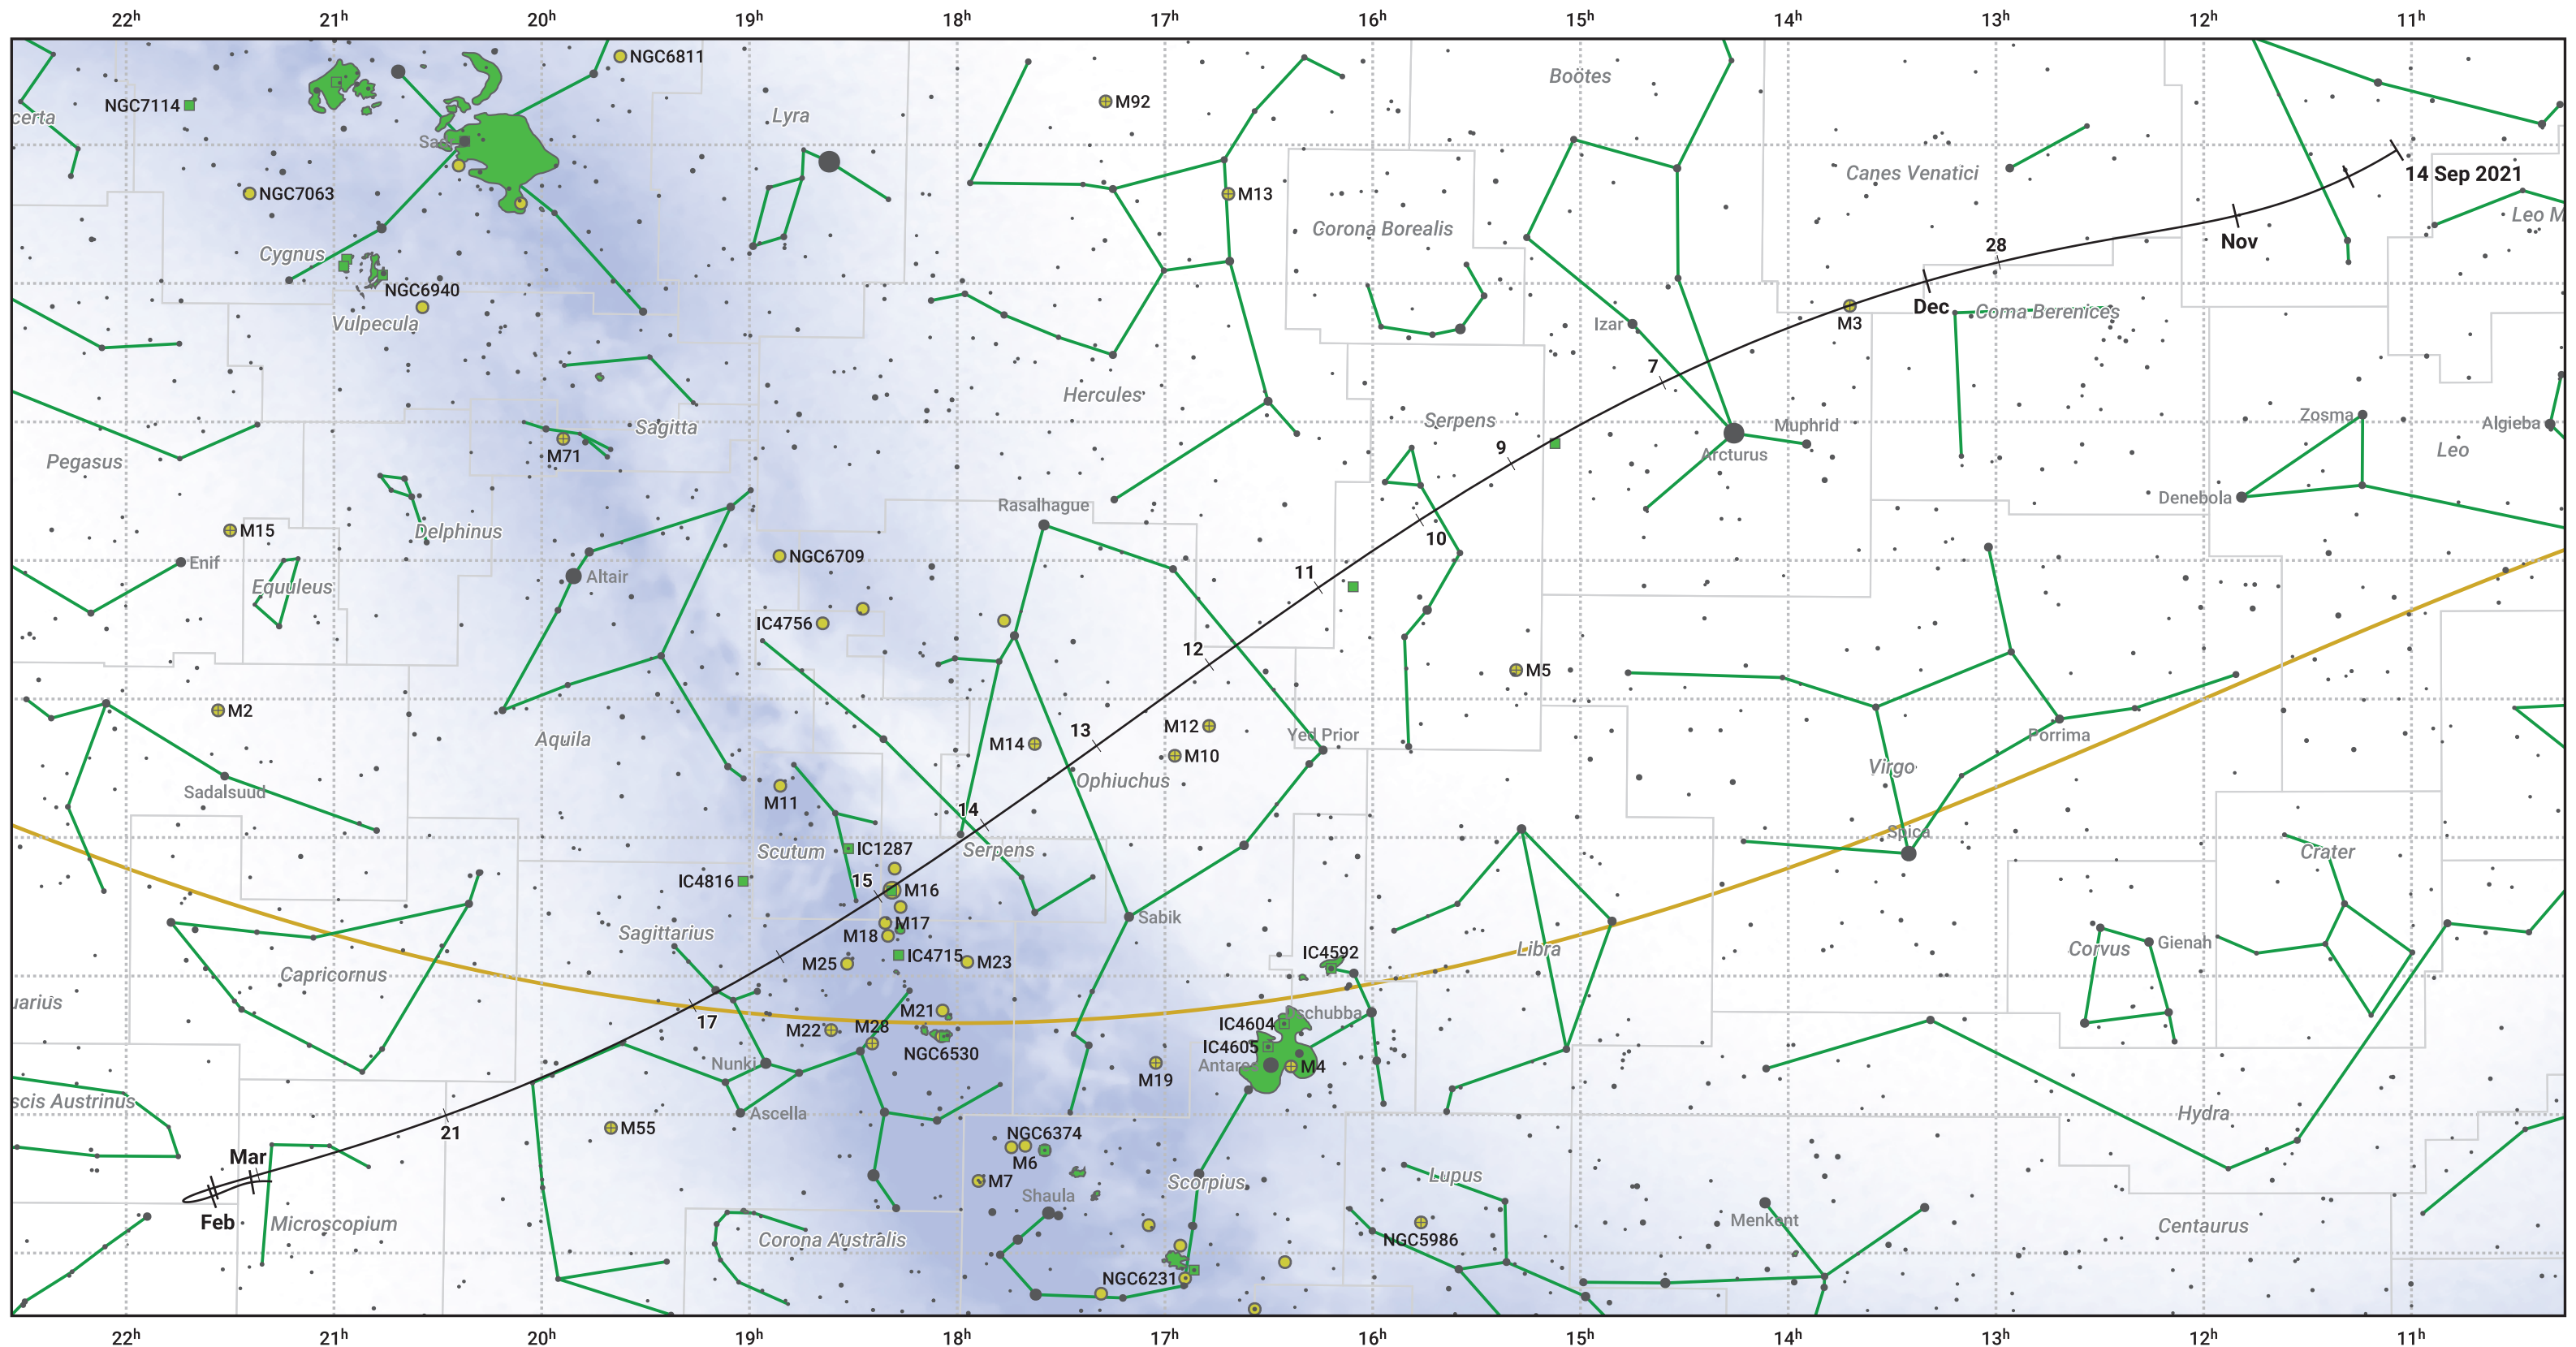

The path of C/2021 A1 (Leonard) starting on 14 Sep 2021

© Dominic Ford 2011–2024. Date markers placed at midnight UTC. Downloaded from <https://in-the-sky.org>

Magnitude scale: 6.0 5.0 4.0 3.0 2.0 1.0 0.0

Ecliptic Plane

Galaxy Bright nebula Open cluster Globular cluster

Date	Mag
2021 Oct 3	13.1
2021 Oct 18	12.0
2021 Oct 30	11.0
2021 Nov 1	10.8
2021 Nov 9	9.9
2021 Nov 17	8.9
2021 Nov 24	7.8
2021 Nov 30	6.6
2021 Dec 5	5.4
2021 Dec 9	4.3
2022 Jan 1	5.2
2022 Jan 2	5.3
2022 Jan 13	6.4
2022 Jan 22	7.4
2022 Jan 31	8.4
2022 Feb 11	9.5
2022 Feb 24	10.5
2022 Mar 1	10.9
2022 Mar 13	11.6