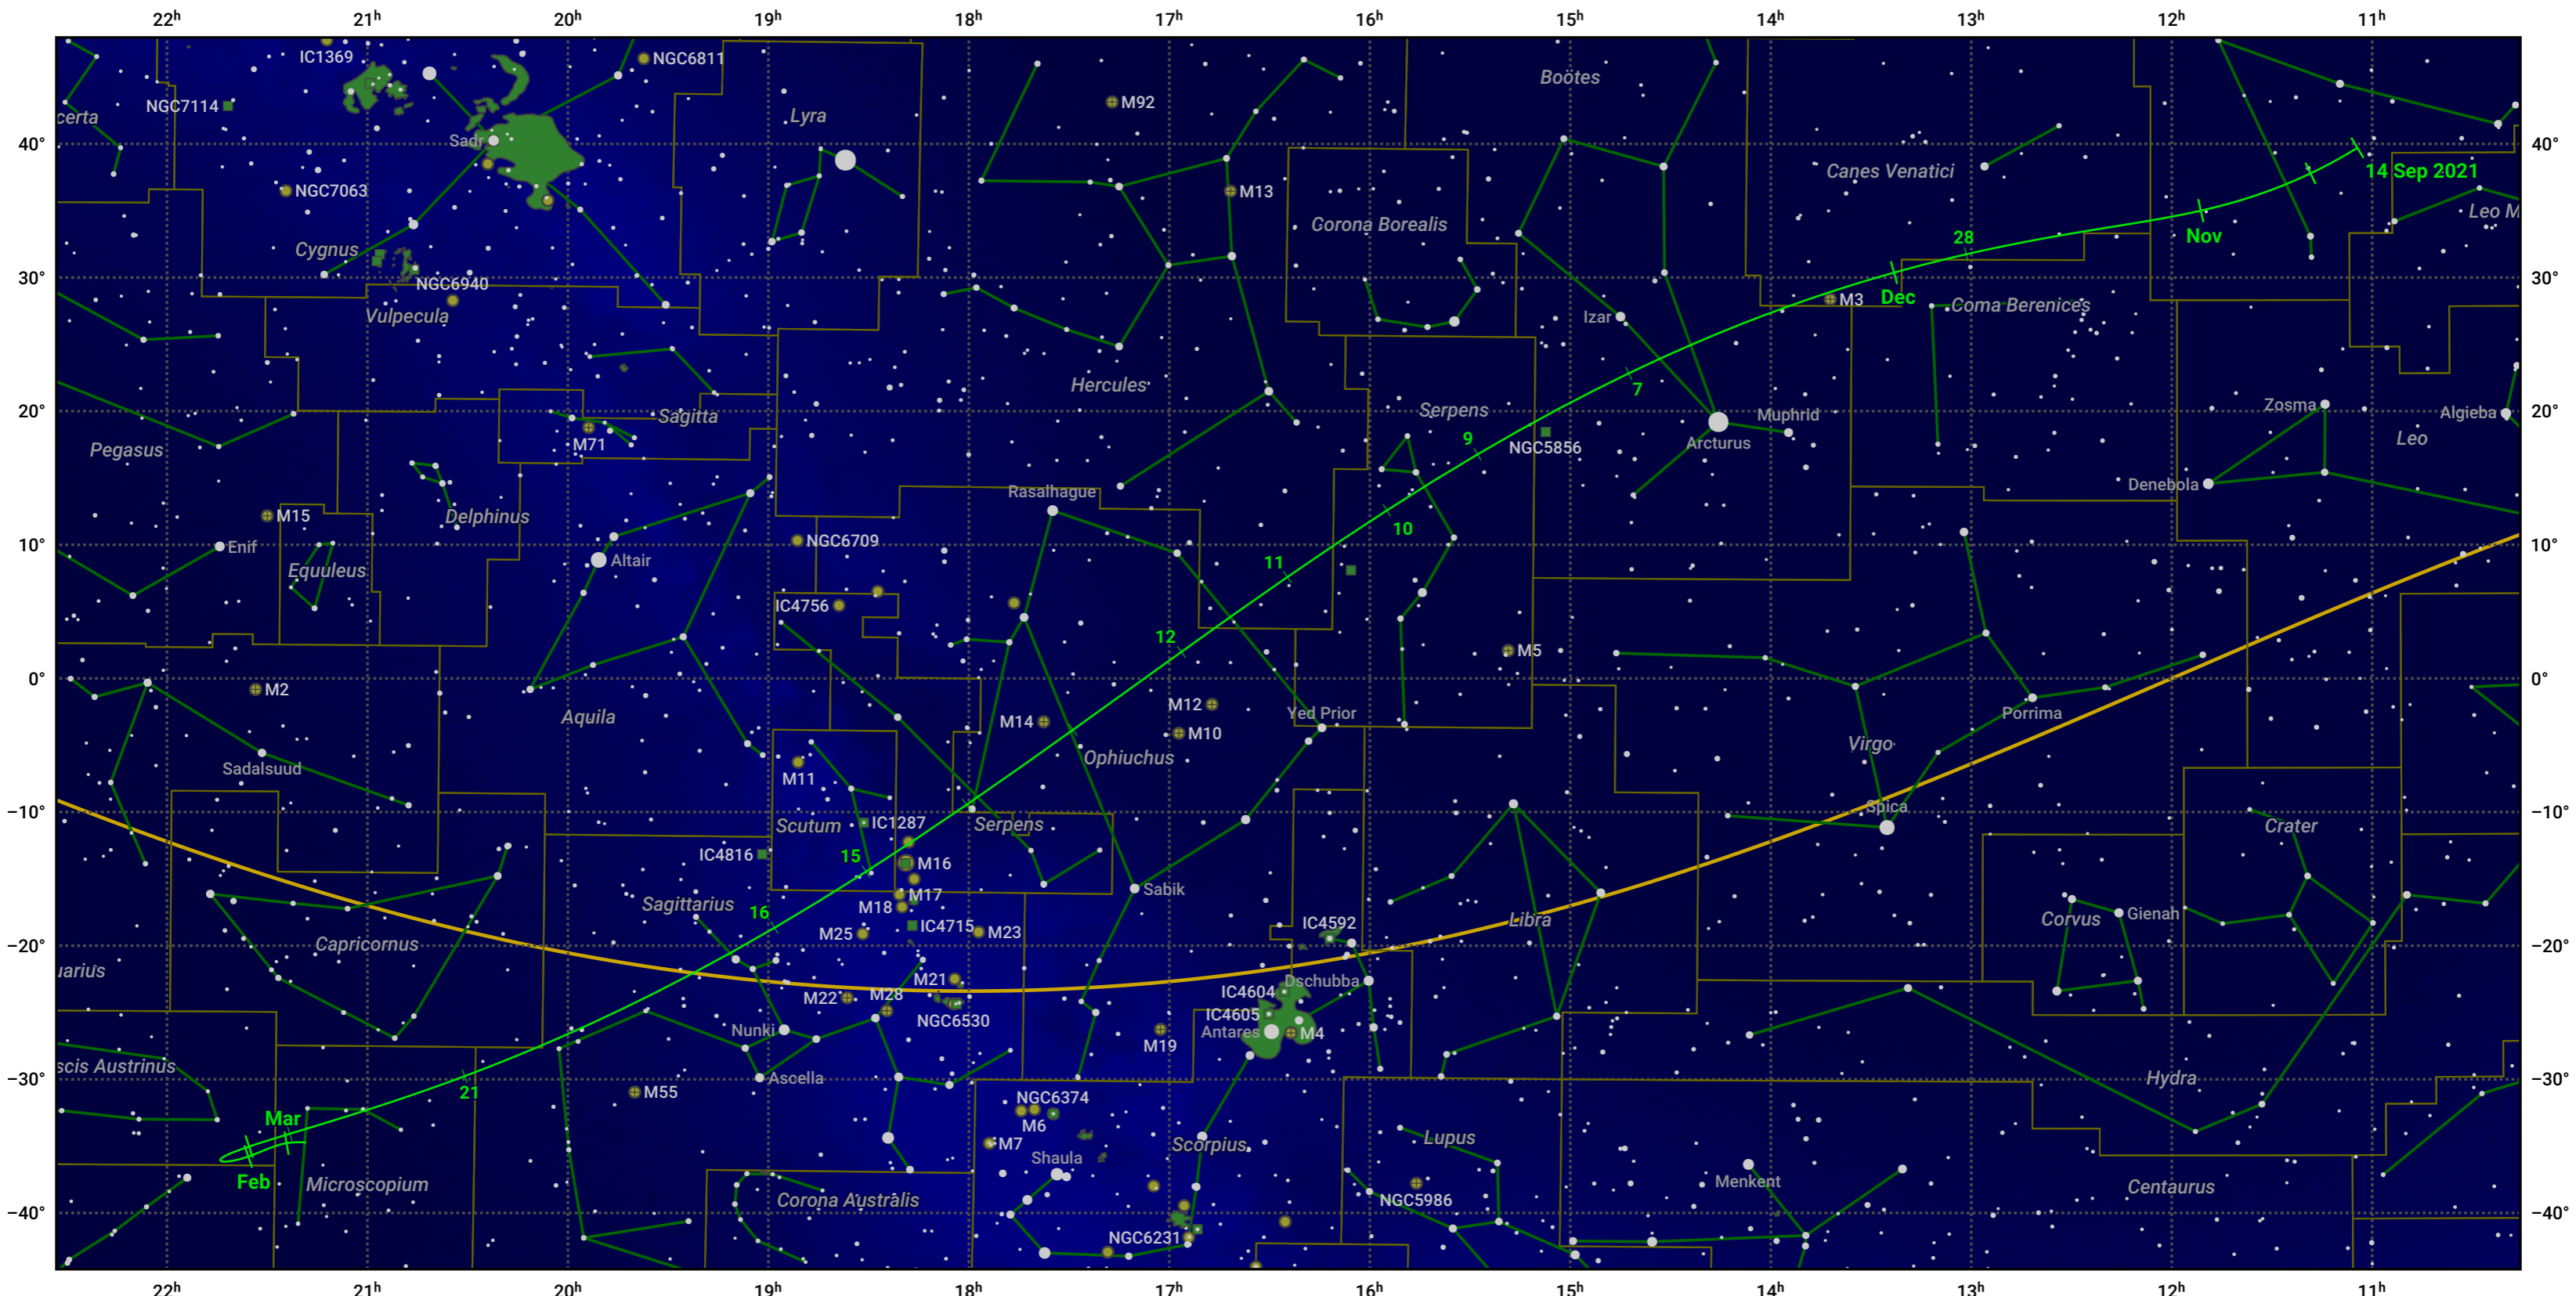

# The path of C/2021 A1 (Leonard) starting on 14 Sep 2021

© Dominic Ford 2011–2024. Date markers placed at midnight UTC. Downloaded from <https://in-the-sky.org>

Magnitude scale: ● 6.0 ● 5.0 ● 4.0 ● 3.0 ● 2.0 ● 1.0 ● 0.0

— Ecliptic Plane

■ Galaxy   
 ■ Bright nebula   
 ● Open cluster   
 ⊕ Globular cluster

Date	Mag
2021 Oct 3	13.1
2021 Oct 18	12.0
2021 Oct 30	10.9
2021 Nov 1	10.7
2021 Nov 9	9.9
2021 Nov 17	8.8
2021 Nov 24	7.7
2021 Nov 30	6.5
2021 Dec 5	5.3
2021 Dec 9	4.3
2022 Jan 1	5.3
2022 Jan 12	6.3
2022 Jan 22	7.5
2022 Feb 1	8.6
2022 Feb 12	9.6
2022 Feb 25	10.6
2022 Mar 1	10.9