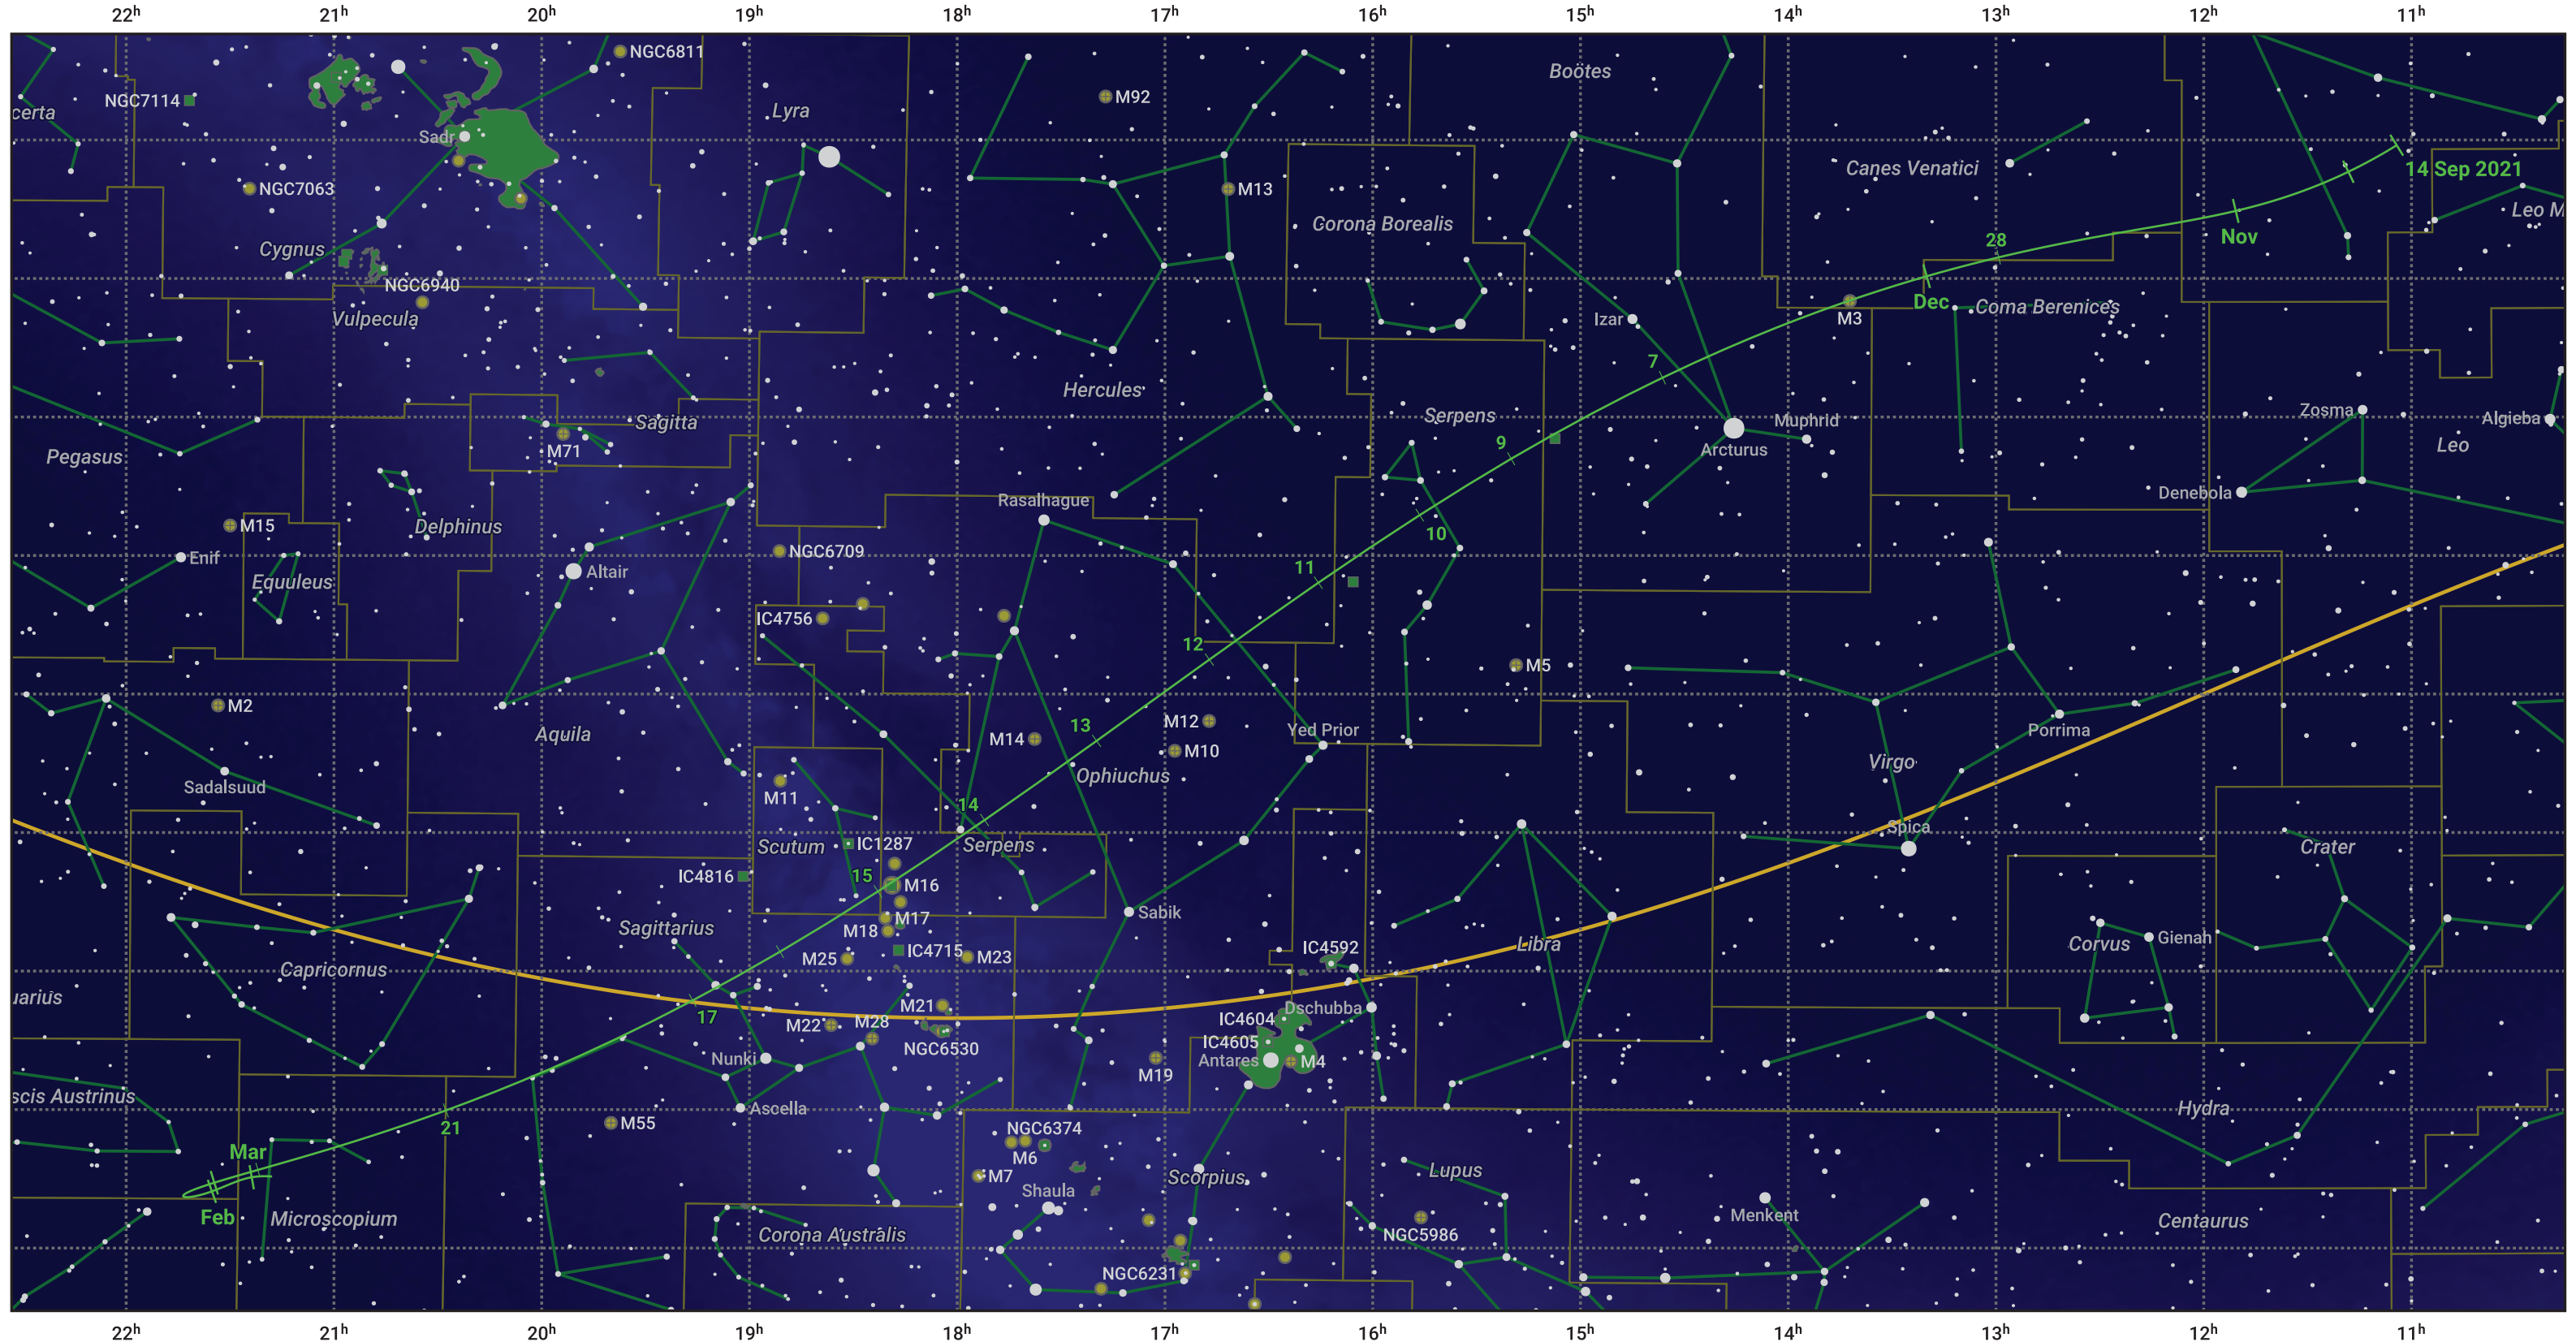

The path of C/2021 A1 (Leonard) starting on 14 Sep 2021

© Dominic Ford 2011–2024. Date markers placed at midnight UTC. Downloaded from <https://in-the-sky.org>

Magnitude scale: ● 6.0 ● 5.0 ● 4.0 ● 3.0 ● 2.0 ● 1.0 ● 0.0

— Ecliptic Plane

- Galaxy
- Bright nebula
- Open cluster
- ⊕ Globular cluster

Date	Mag
2021 Oct 3	13.1
2021 Oct 18	12.0
2021 Oct 30	11.0
2021 Nov 1	10.8
2021 Nov 9	9.9
2021 Nov 17	8.9
2021 Nov 24	7.8
2021 Nov 30	6.6
2021 Dec 5	5.4
2021 Dec 9	4.3
2022 Jan 1	5.2
2022 Jan 2	5.3
2022 Jan 13	6.4
2022 Jan 22	7.4
2022 Jan 31	8.4
2022 Feb 11	9.5
2022 Feb 24	10.5
2022 Mar 1	10.9
2022 Mar 13	11.6