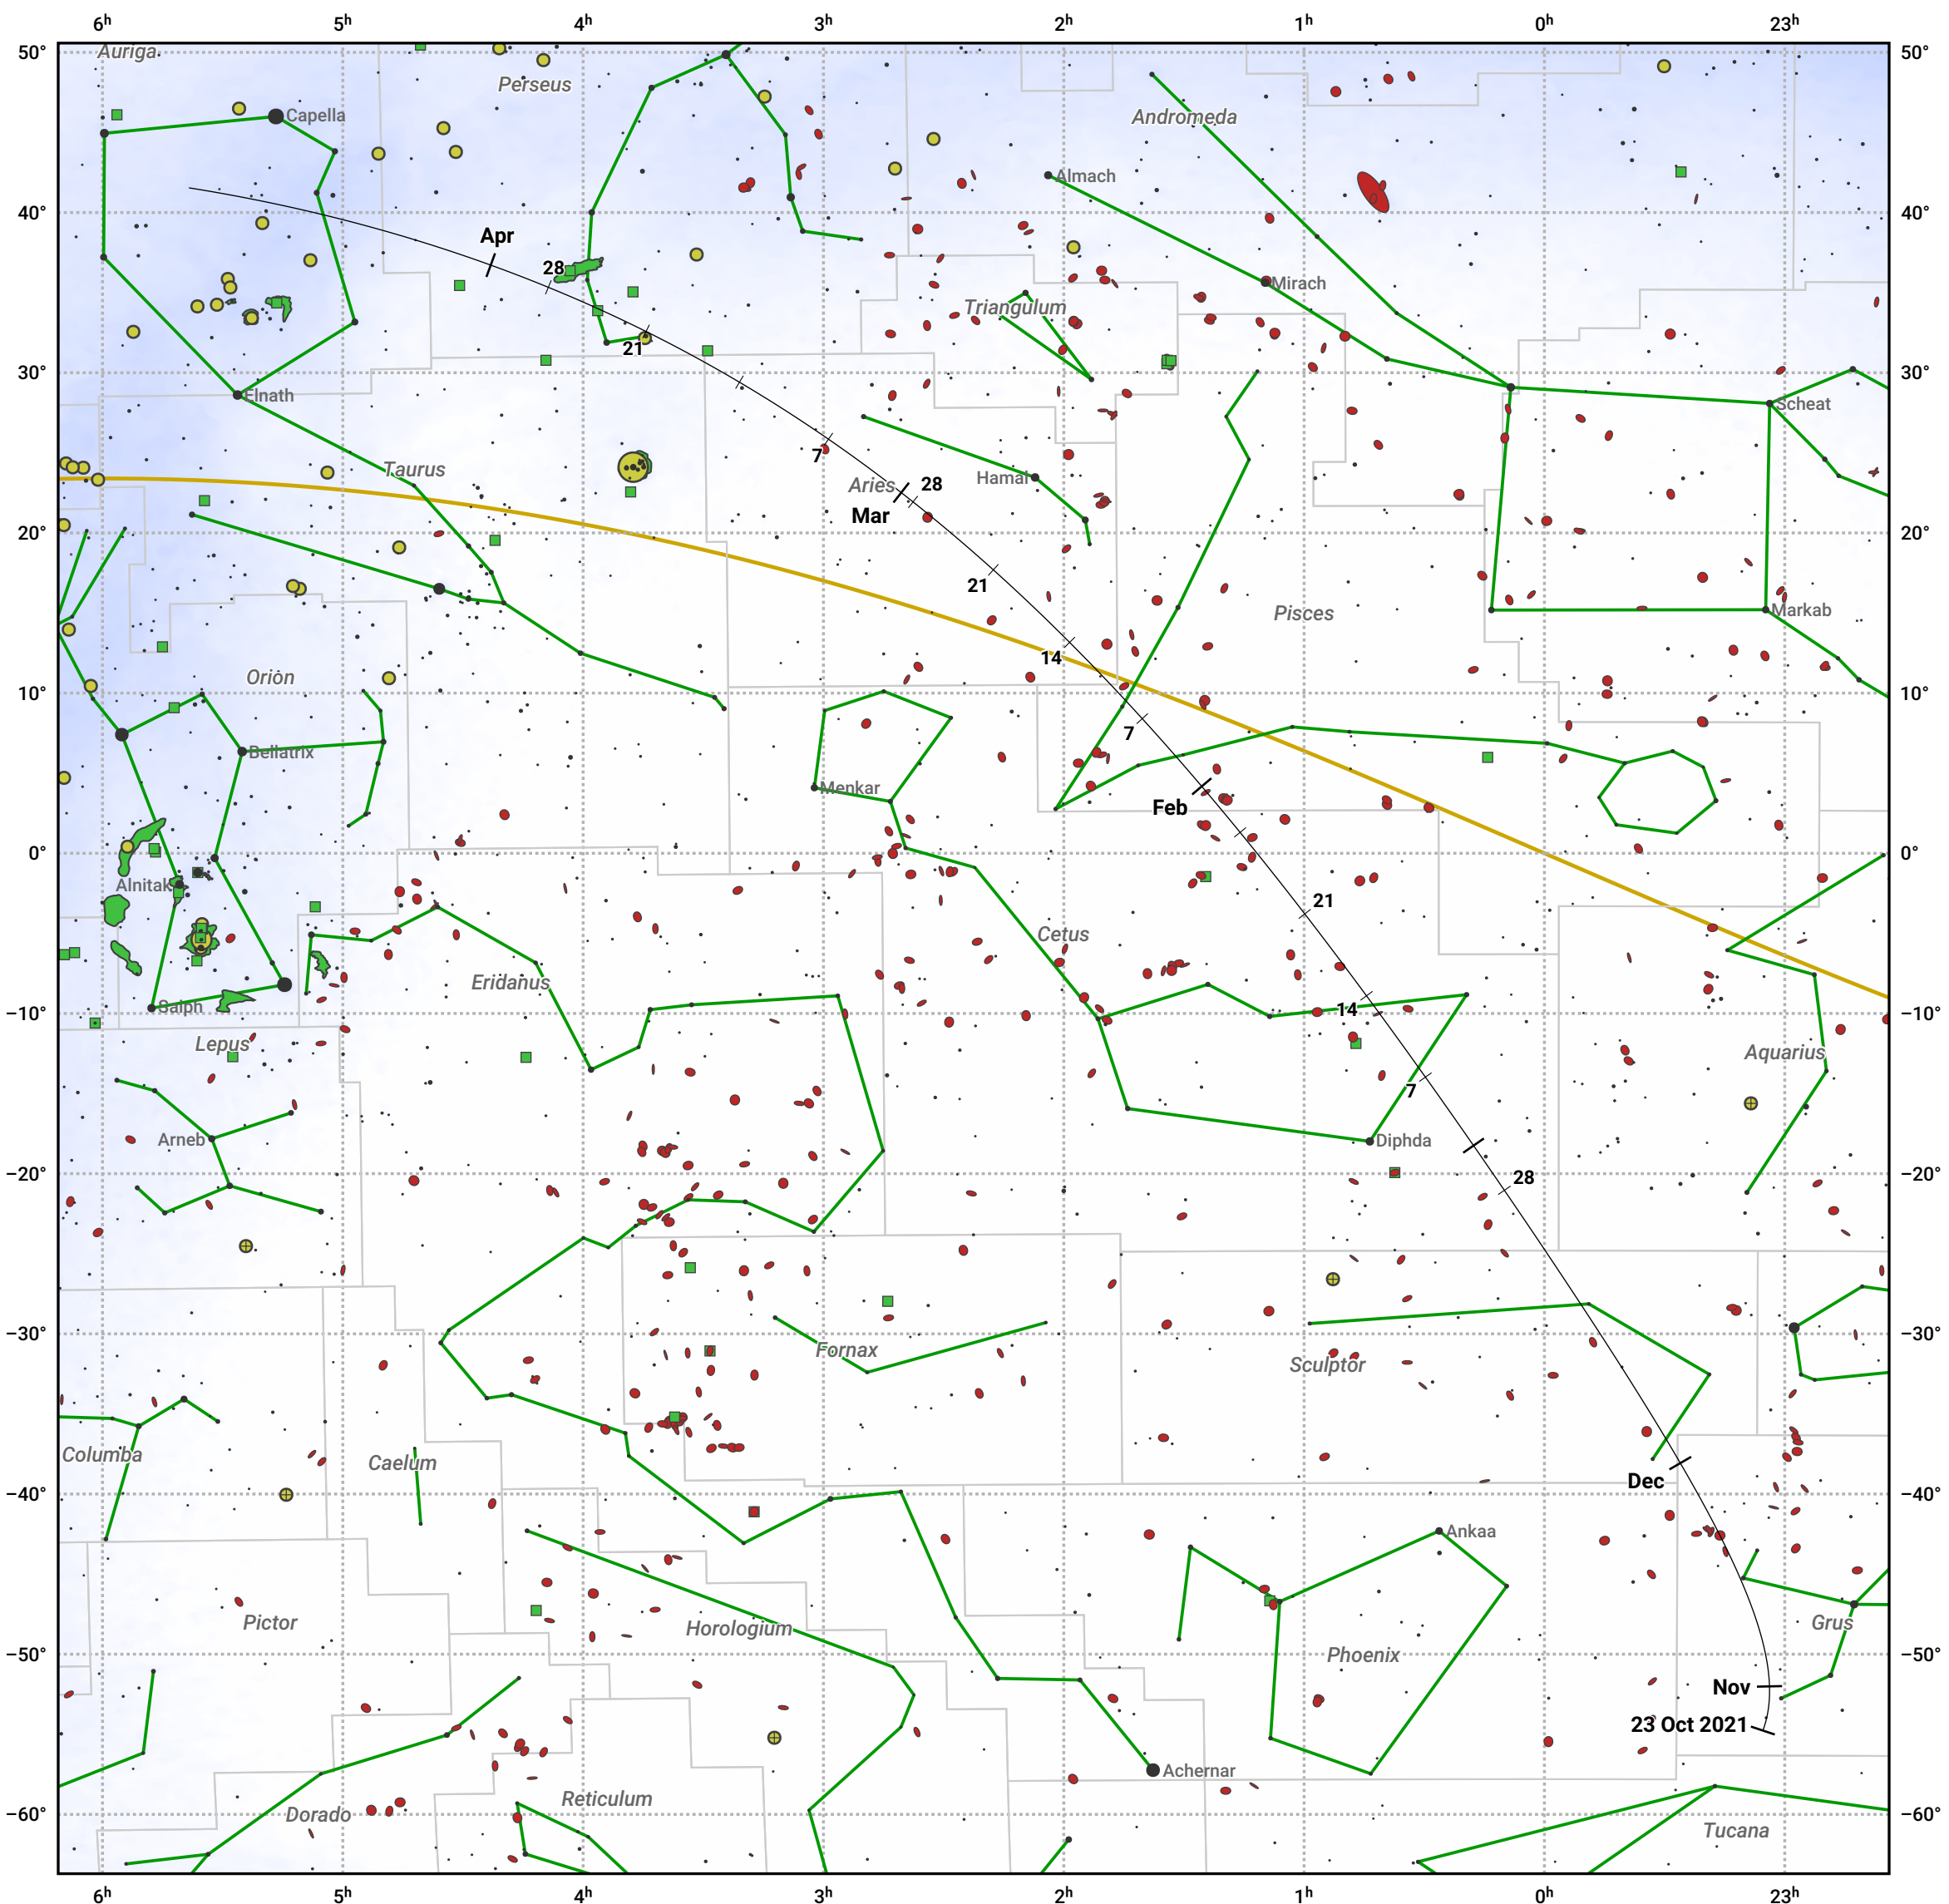

The path of 19P/Borrelly starting on 23 Oct 2021

© Dominic Ford 2011–2024. Date markers placed at midnight UTC. Downloaded from <https://in-the-sky.org>

Magnitude scale: 6.0 5.0 4.0 3.0 2.0 1.0 0.0

— Ecliptic Plane

Galaxy Bright nebula Open cluster Globular cluster

Date	Mag
2021 Nov 1	11.6
2021 Dec 3	10.8
2022 Jan 1	10.2
2022 Mar 1	10.6
2022 Apr 10	11.8