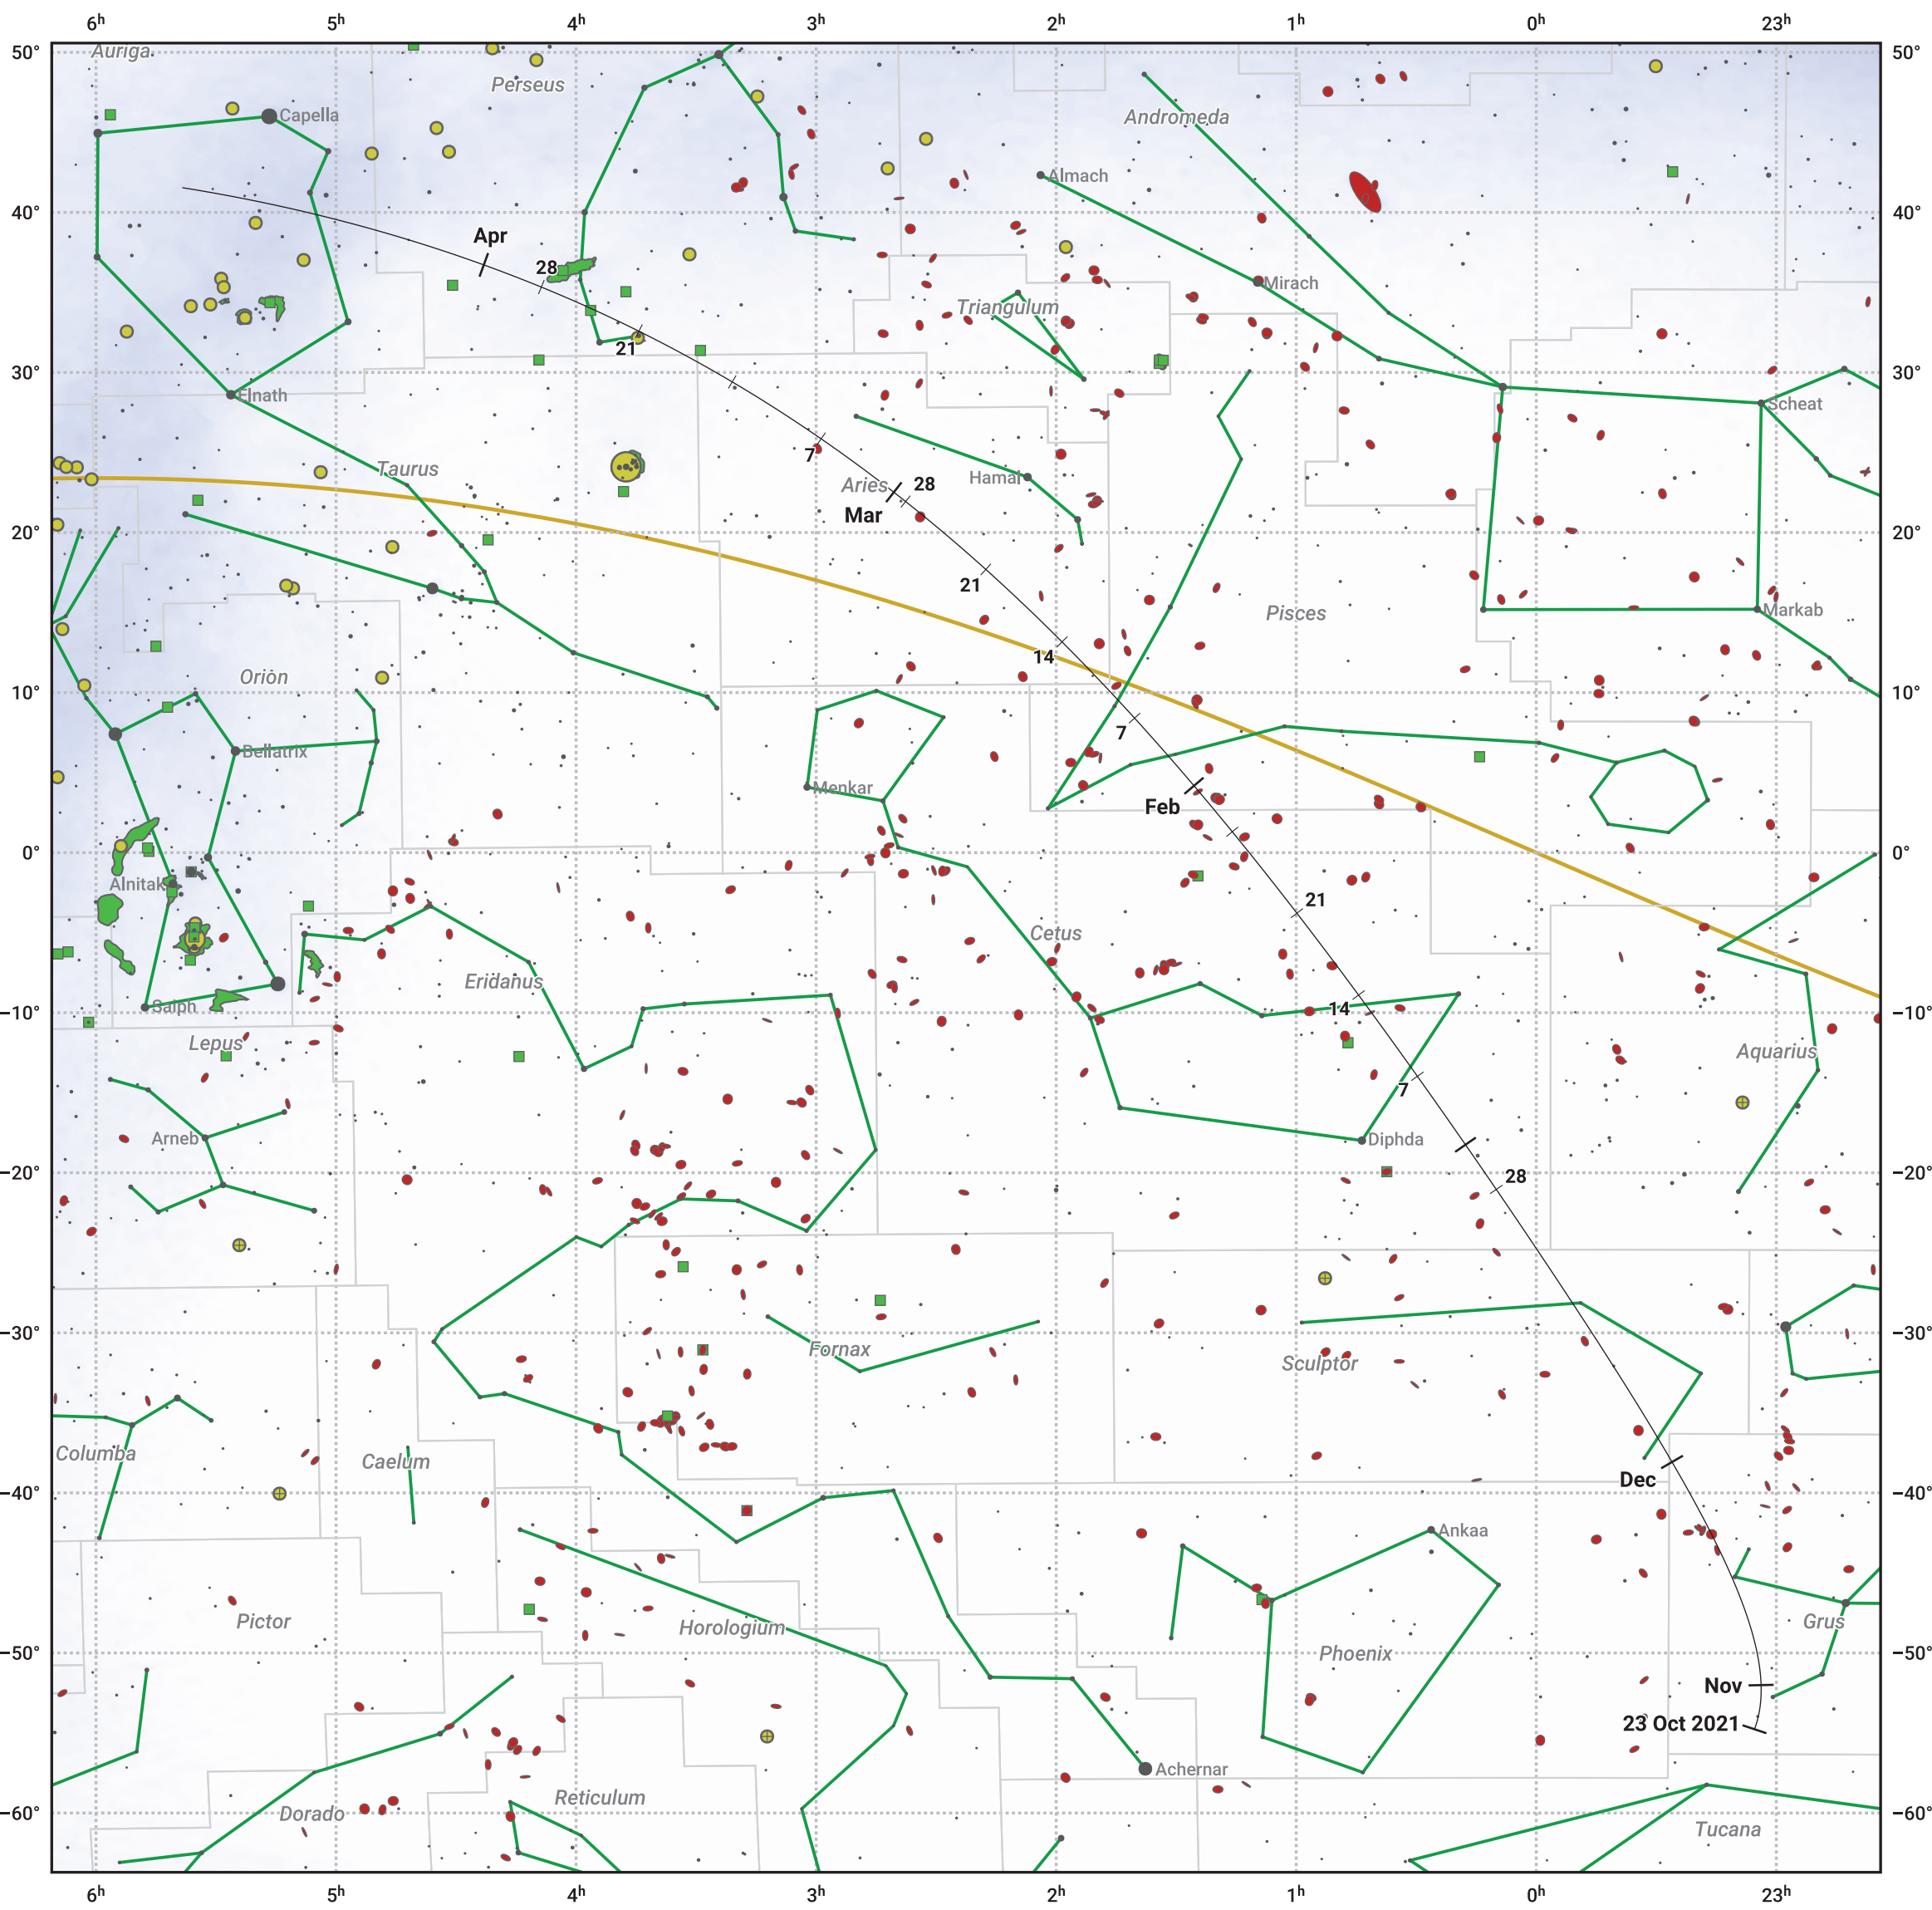

The path of 19P/Borrelly starting on 23 Oct 2021

© Dominic Ford 2011–2024. Date markers placed at midnight UTC. Downloaded from <https://in-the-sky.org>

Magnitude scale: 6.0 5.0 4.0 3.0 2.0 1.0 0.0

— Ecliptic Plane

Galaxy Bright nebula Open cluster Globular cluster

Date	Mag
2021 Nov 1	11.6
2021 Dec 3	10.8
2022 Jan 1	10.2
2022 Mar 1	10.6
2022 Apr 10	11.8