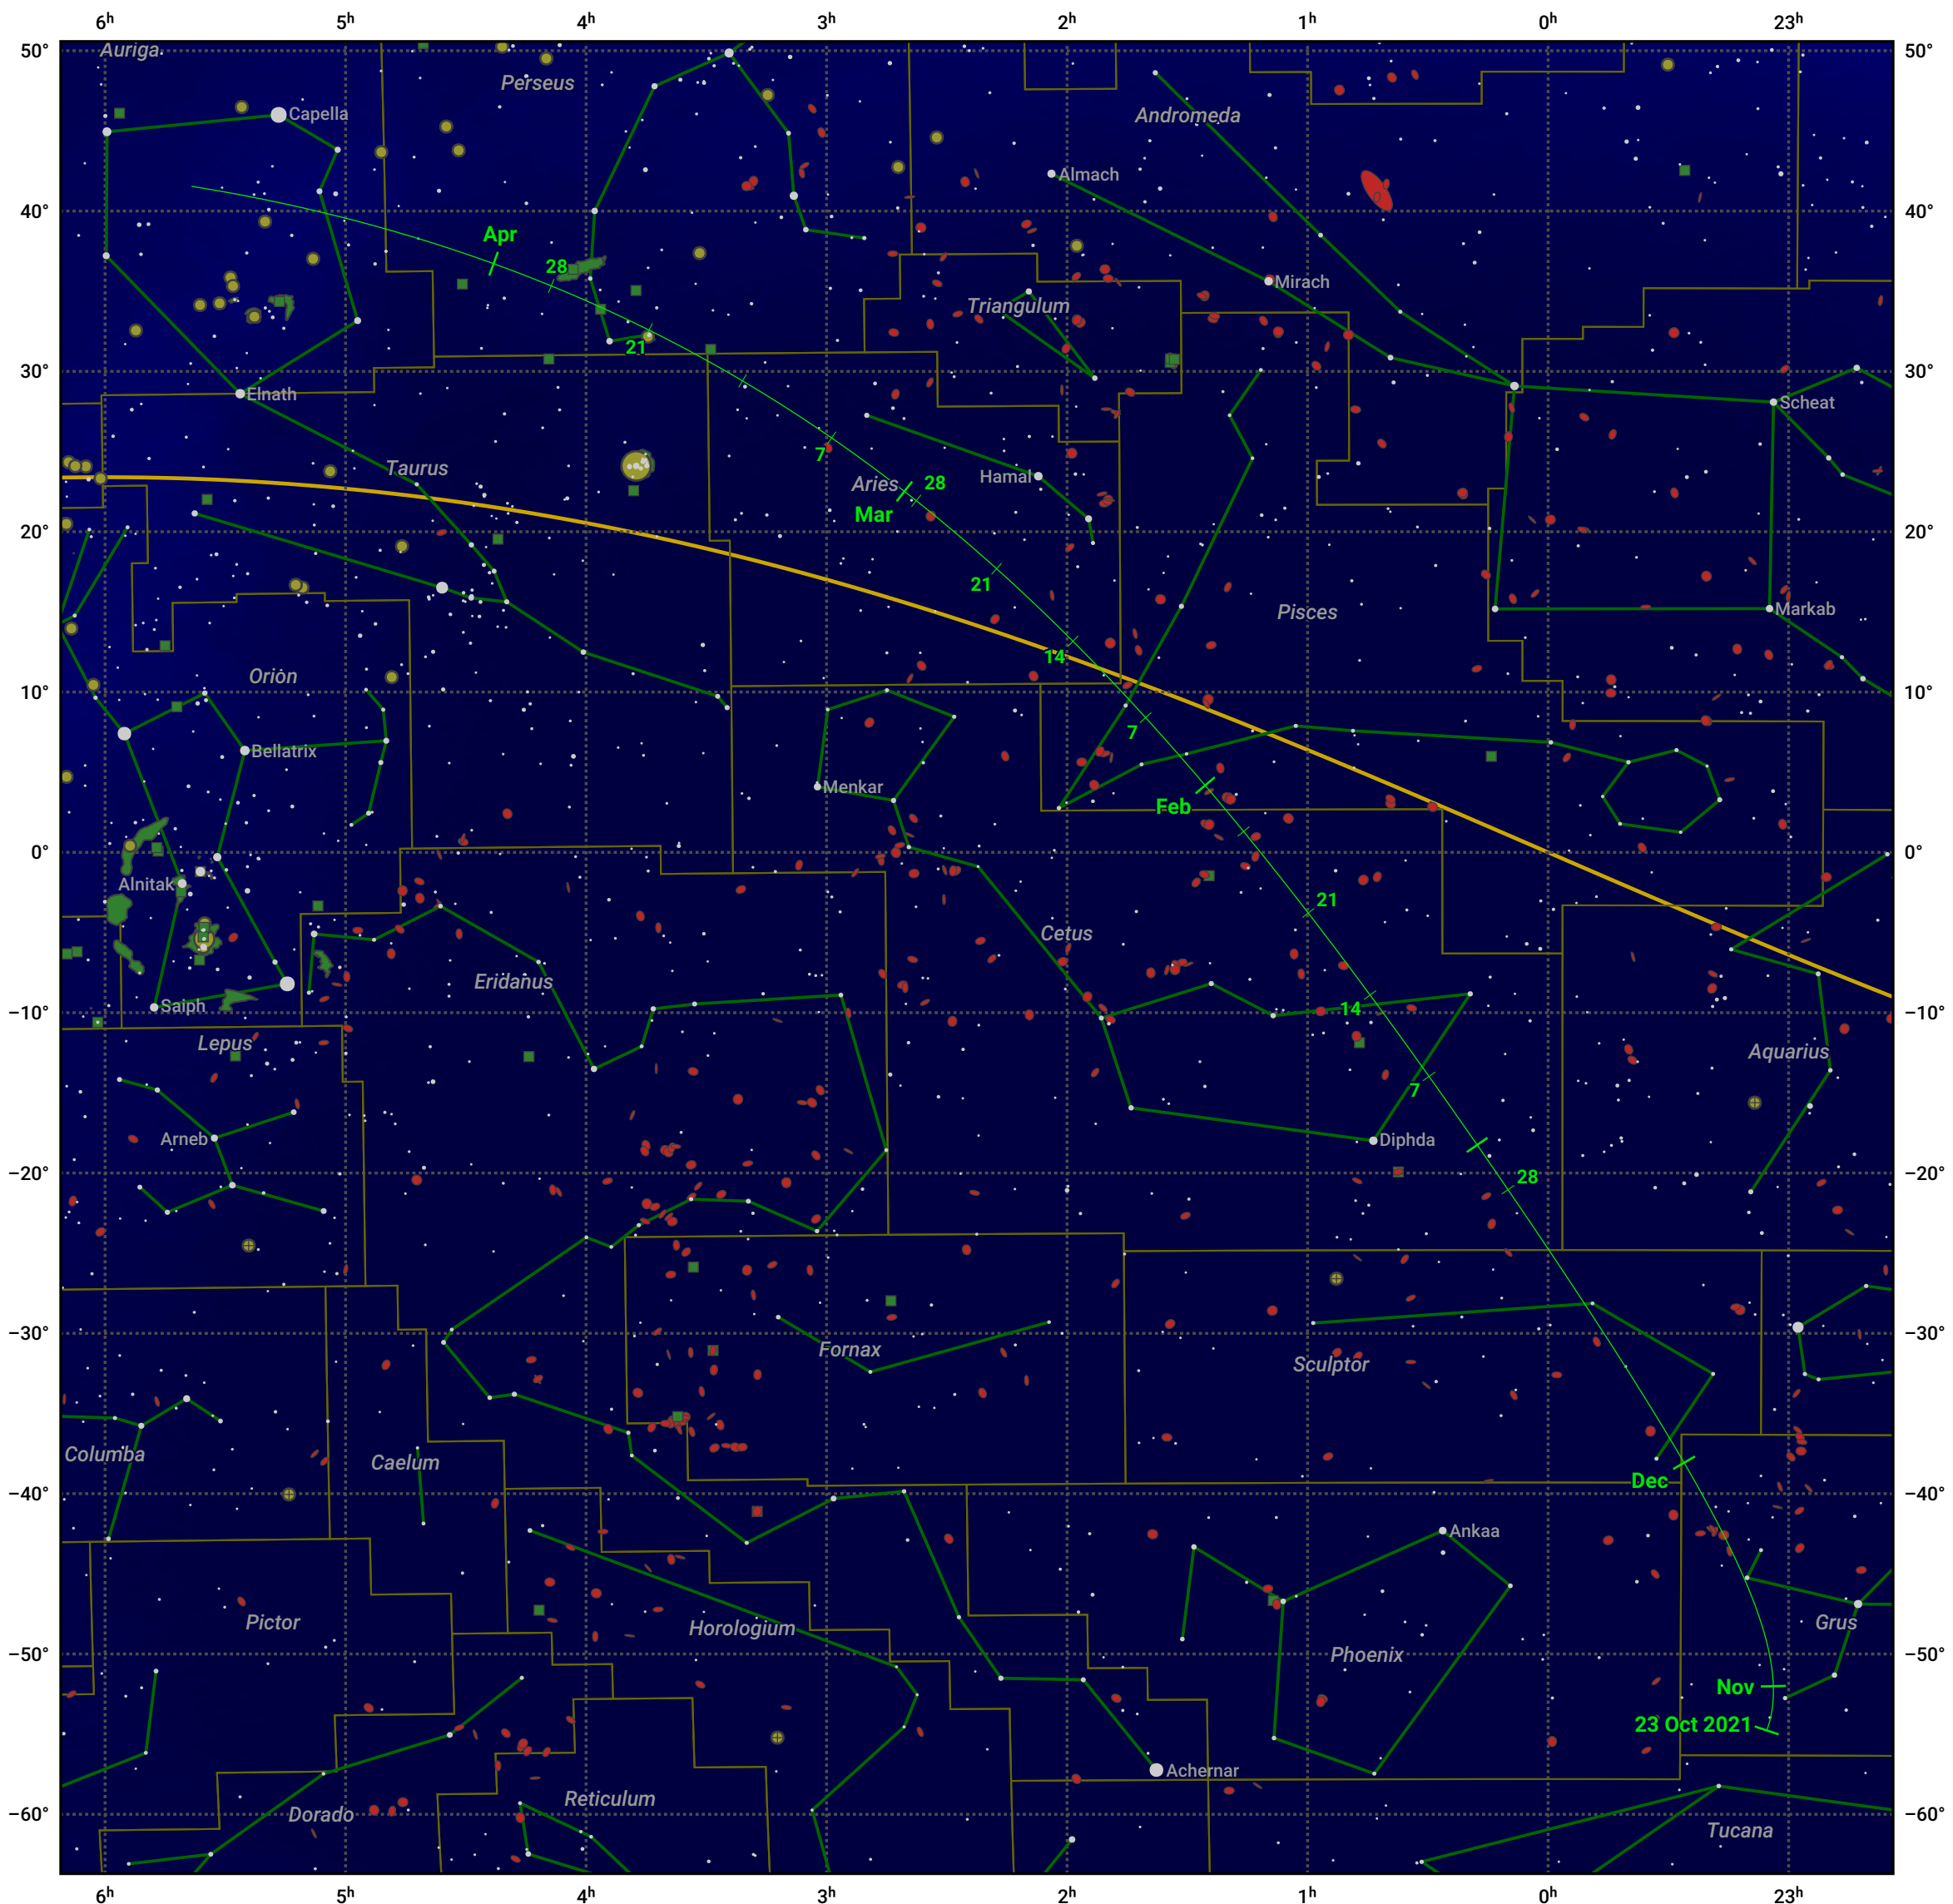

The path of 19P/Borrelly starting on 23 Oct 2021

© Dominic Ford 2011–2024. Date markers placed at midnight UTC. Downloaded from <https://in-the-sky.org>

Magnitude scale: ● 6.0 ● 5.0 ● 4.0 ● 3.0 ● 2.0 ● 1.0 ● 0.0

— Ecliptic Plane

● Galaxy ● Bright nebula ● Open cluster ● Globular cluster

Date	Mag
2021 Nov 1	11.6
2021 Dec 3	10.8
2022 Jan 1	10.2
2022 Mar 1	10.6
2022 Apr 10	11.8