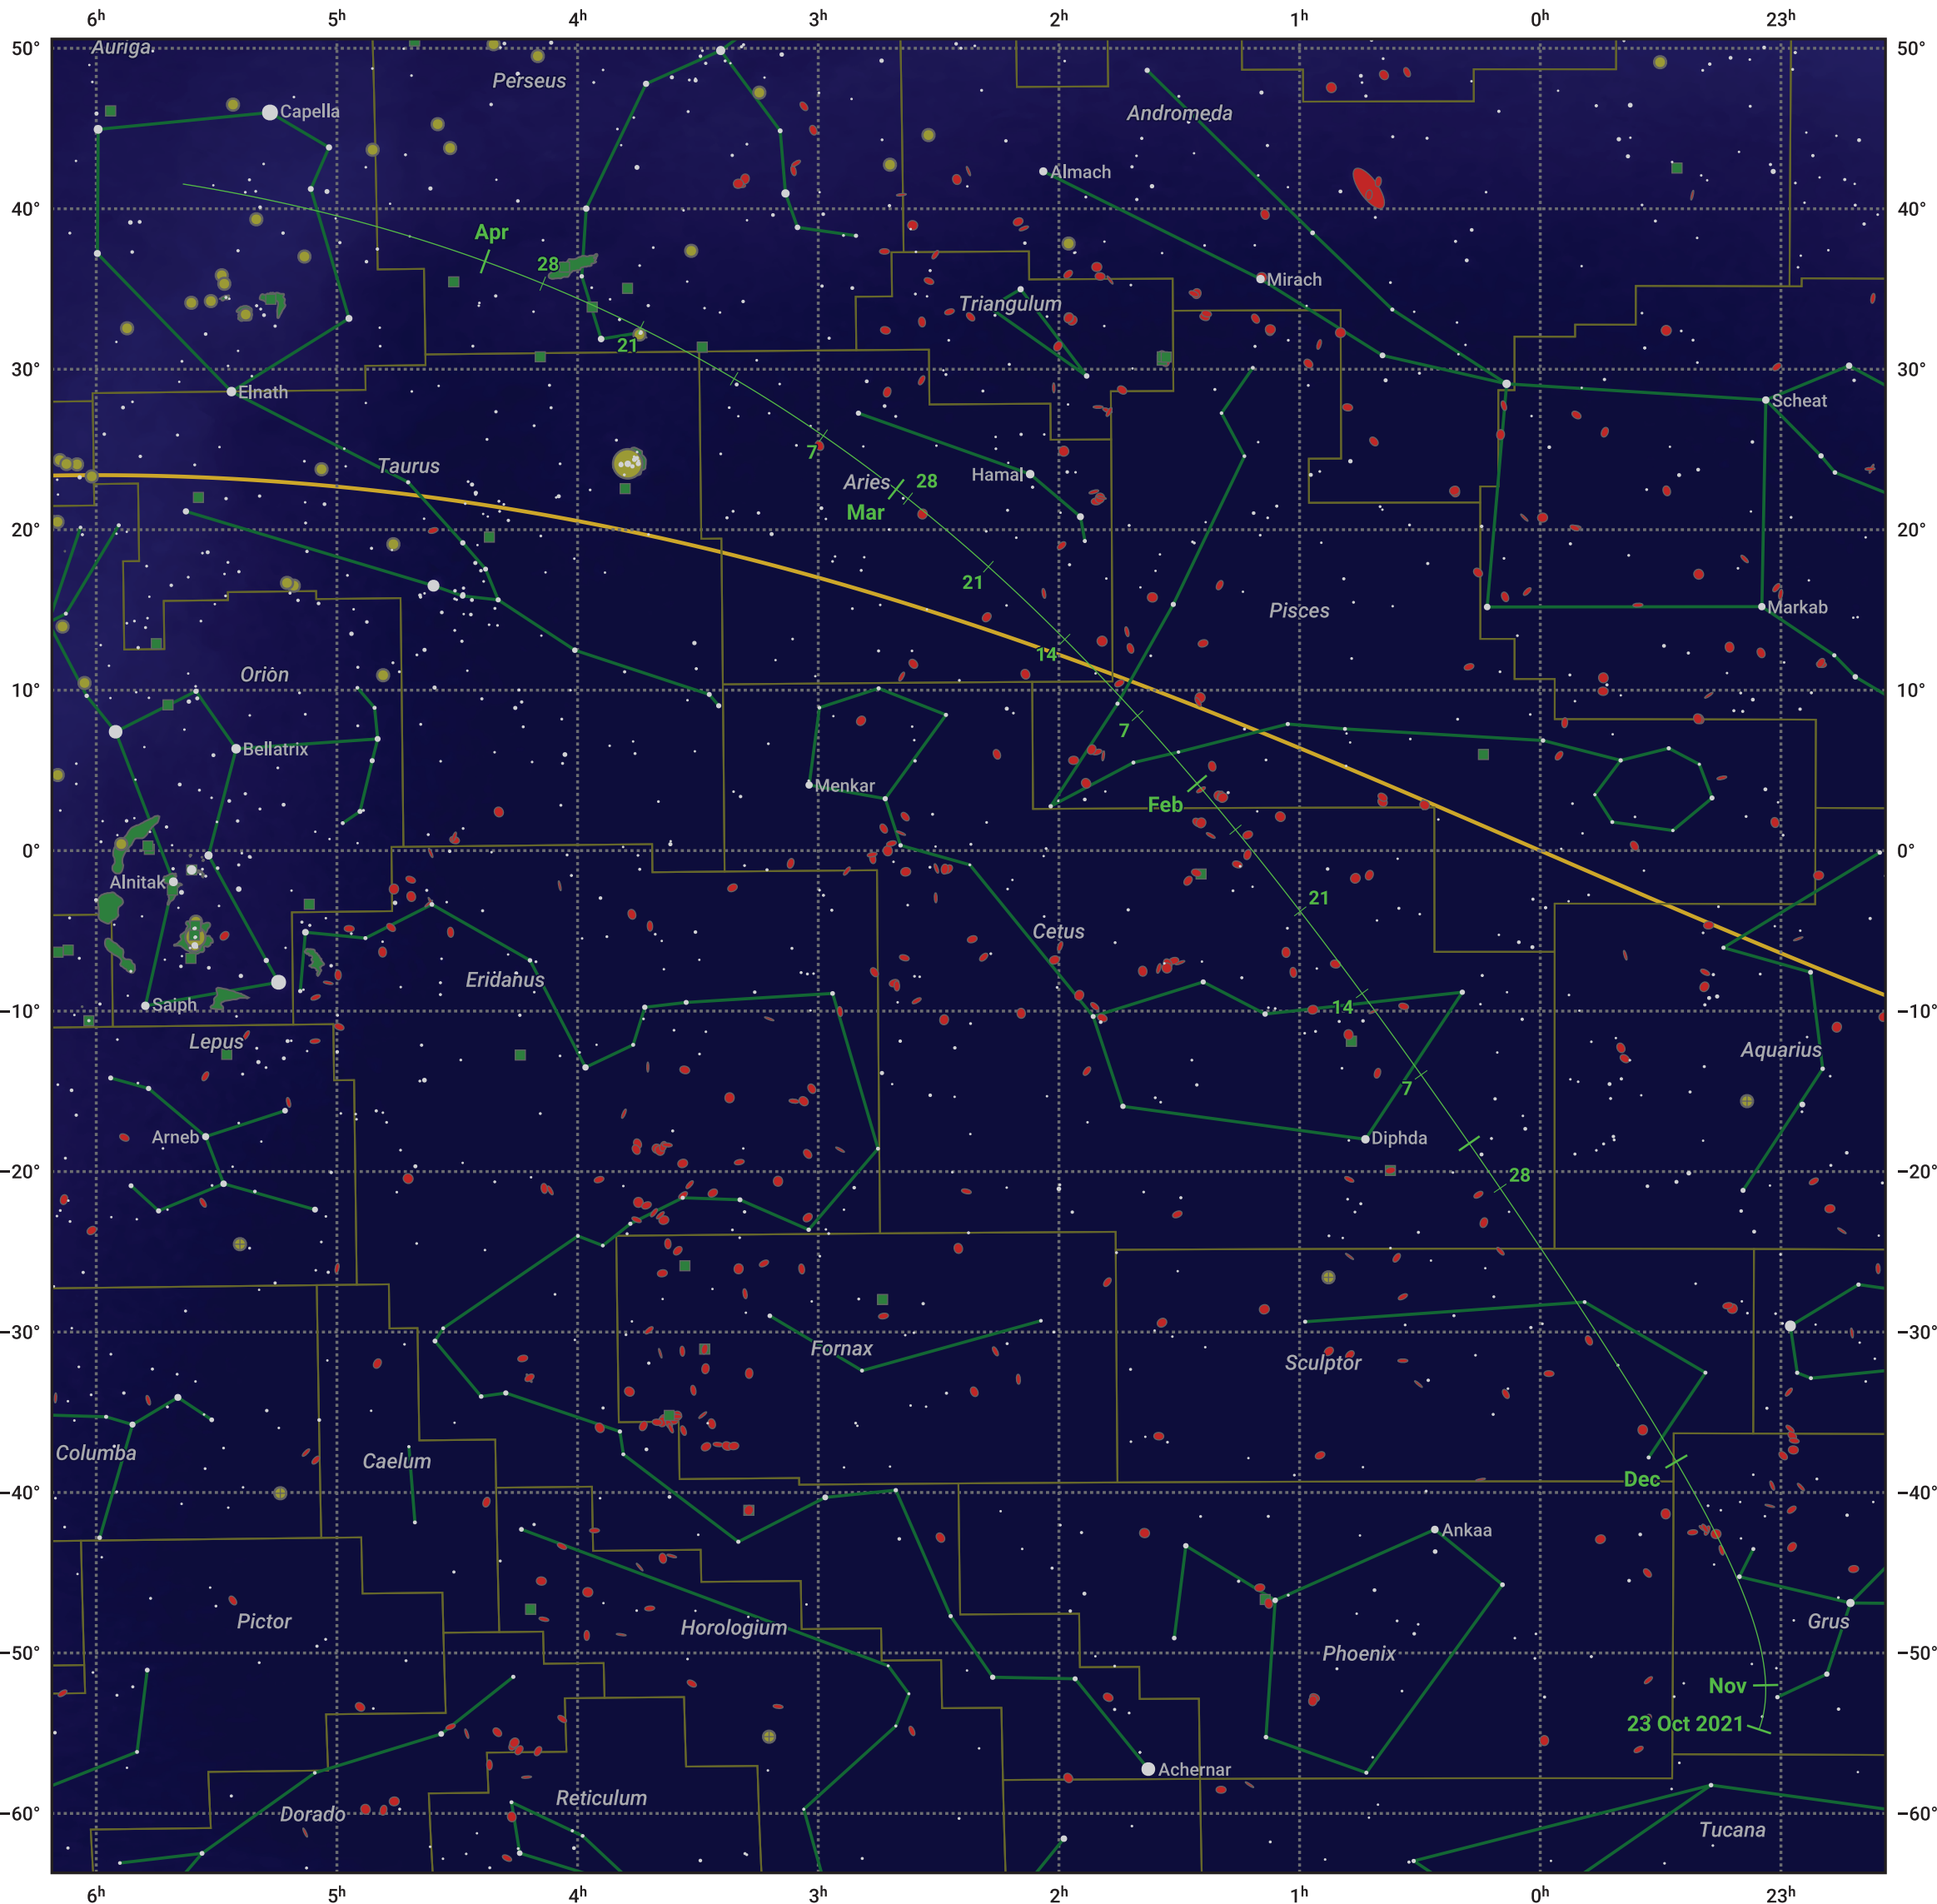

The path of 19P/Borrelly starting on 23 Oct 2021

© Dominic Ford 2011–2024. Date markers placed at midnight UTC. Downloaded from <https://in-the-sky.org>

Magnitude scale: 6.0 5.0 4.0 3.0 2.0 1.0 0.0

— Ecliptic Plane

Galaxy Bright nebula Open cluster Globular cluster

Date	Mag
2021 Nov 1	11.6
2021 Dec 3	10.8
2022 Jan 1	10.2
2022 Mar 1	10.6
2022 Apr 10	11.8