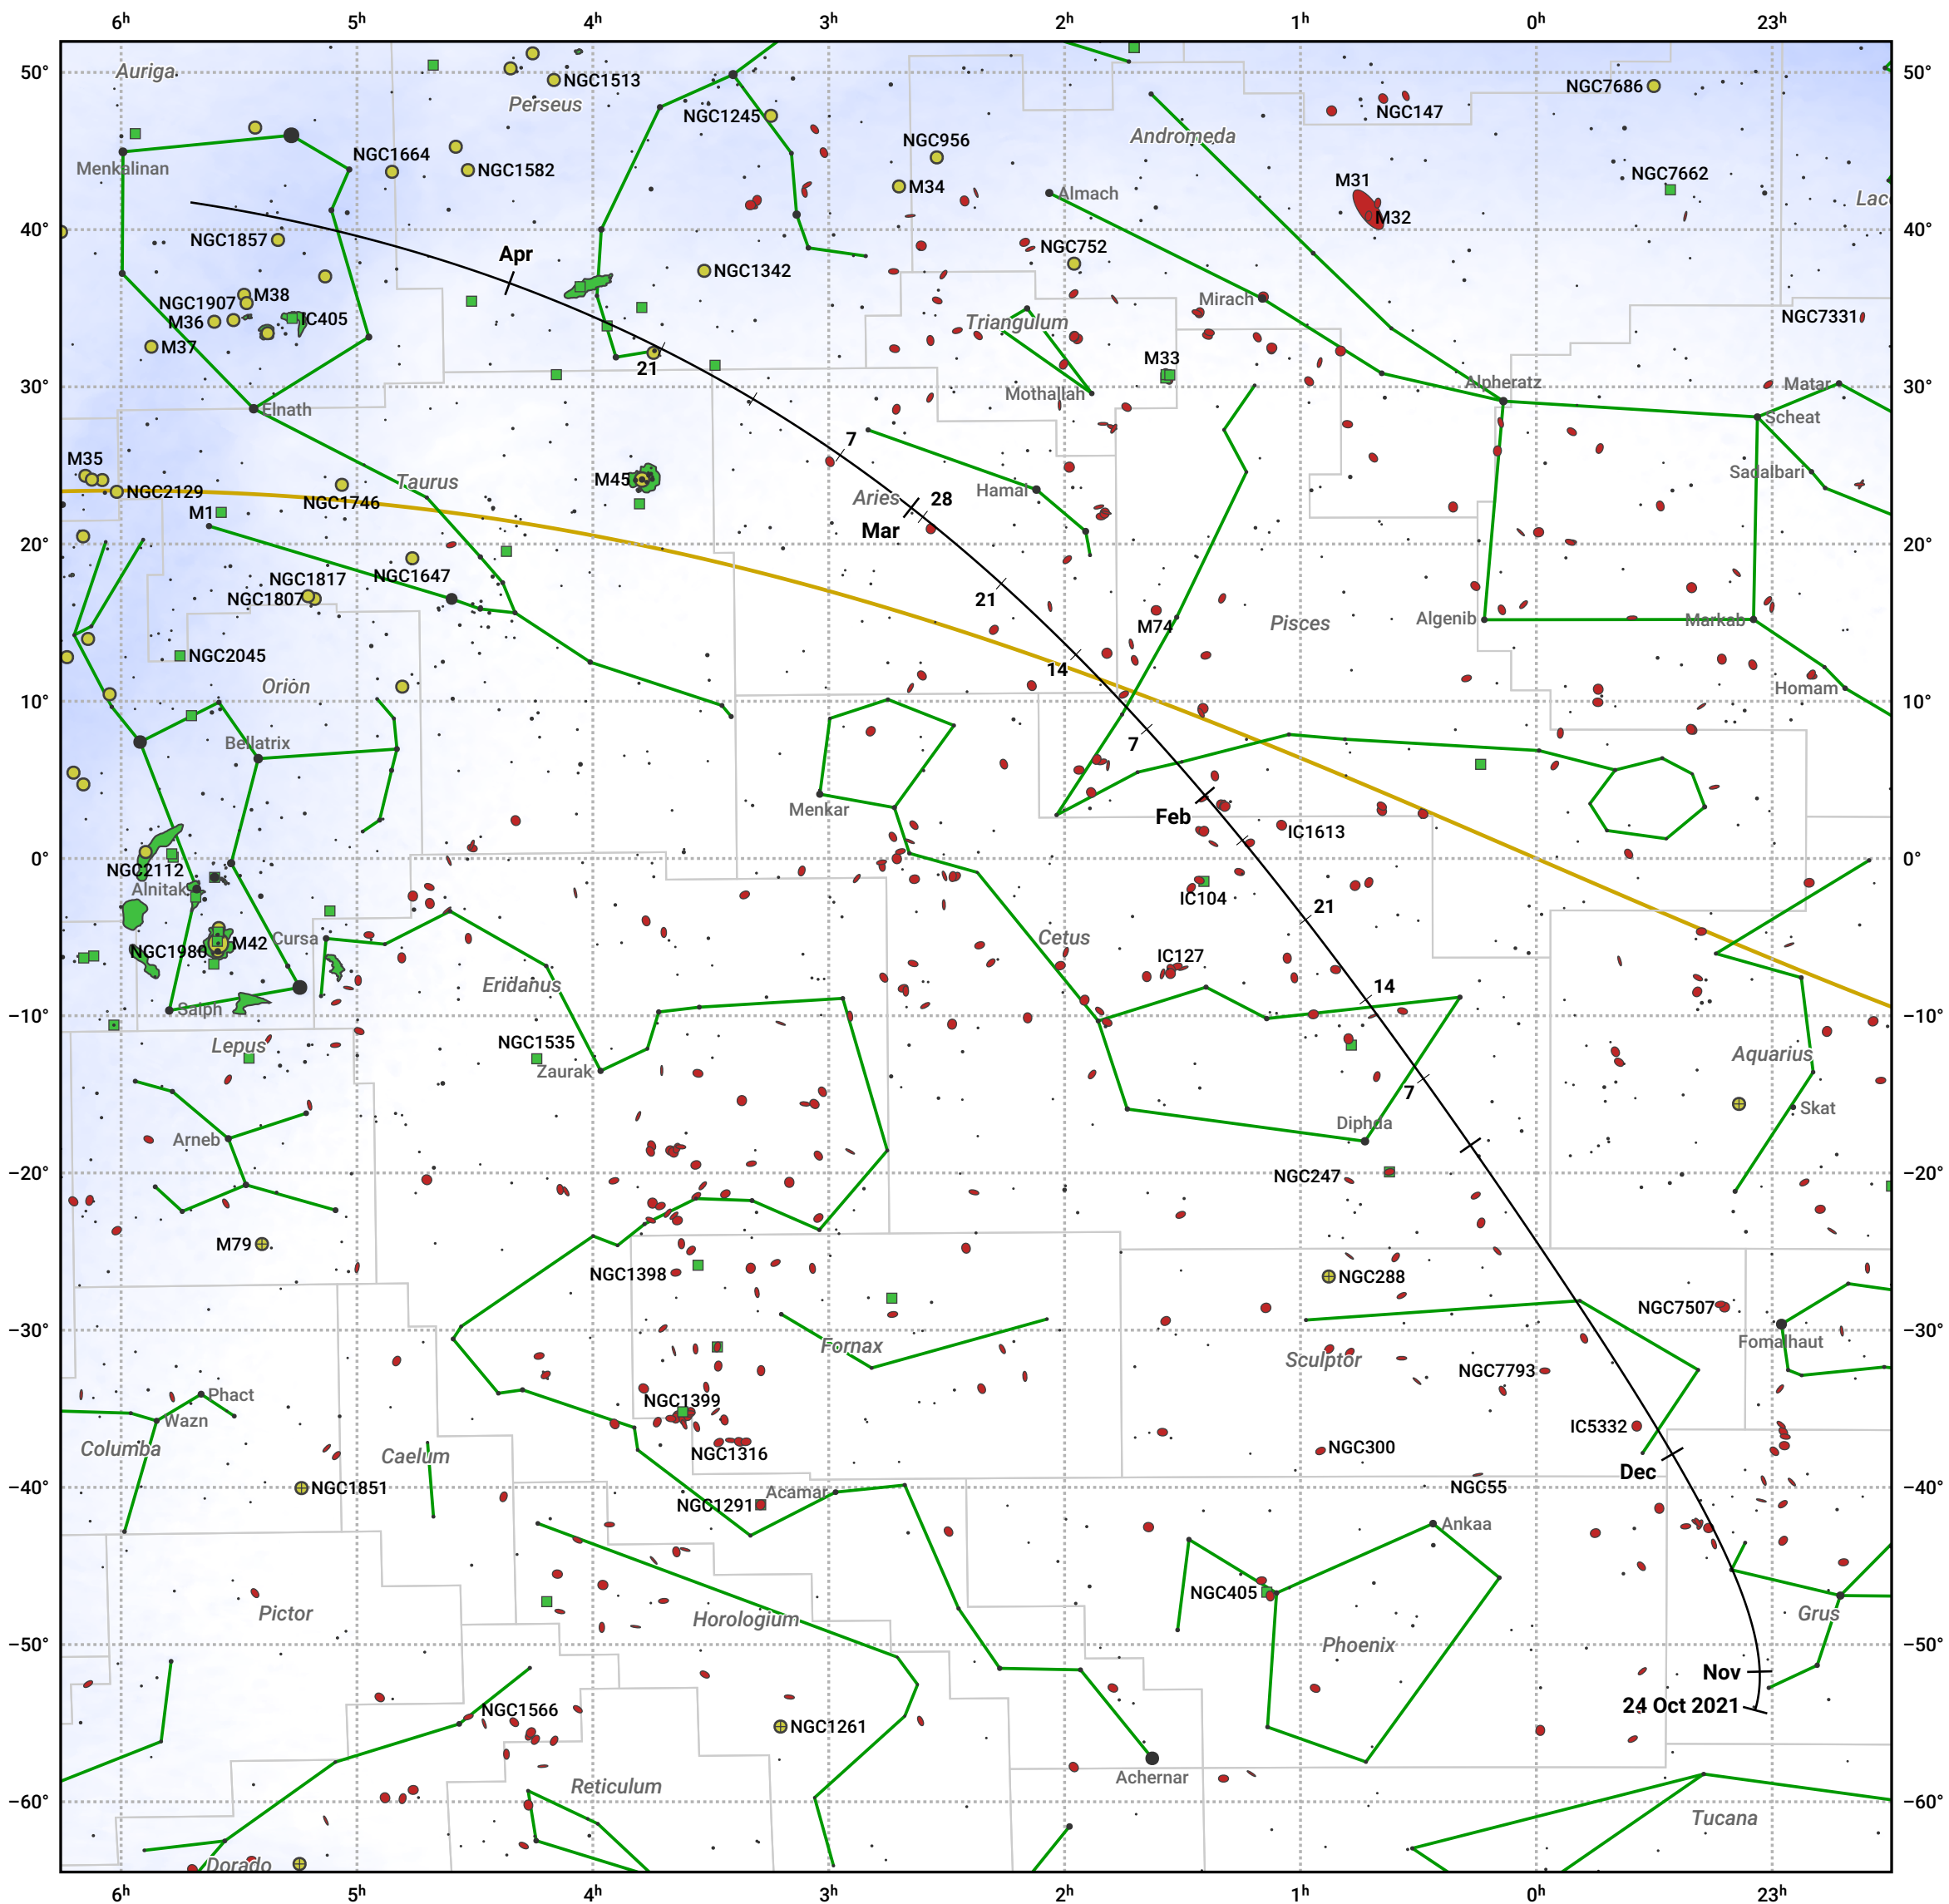

The path of 19P/Borrelly starting on 24 Oct 2021

© Dominic Ford 2011–2024. Date markers placed at midnight UTC. Downloaded from <https://in-the-sky.org>

Magnitude scale: 6.0 5.0 4.0 3.0 2.0 1.0 0.0

— Ecliptic Plane

Galaxy Bright nebula Open cluster Globular cluster

Date	Mag
2021 Nov 1	11.6
2021 Dec 4	10.8
2022 Jan 1	10.3
2022 Mar 1	10.6
2022 Apr 11	11.8