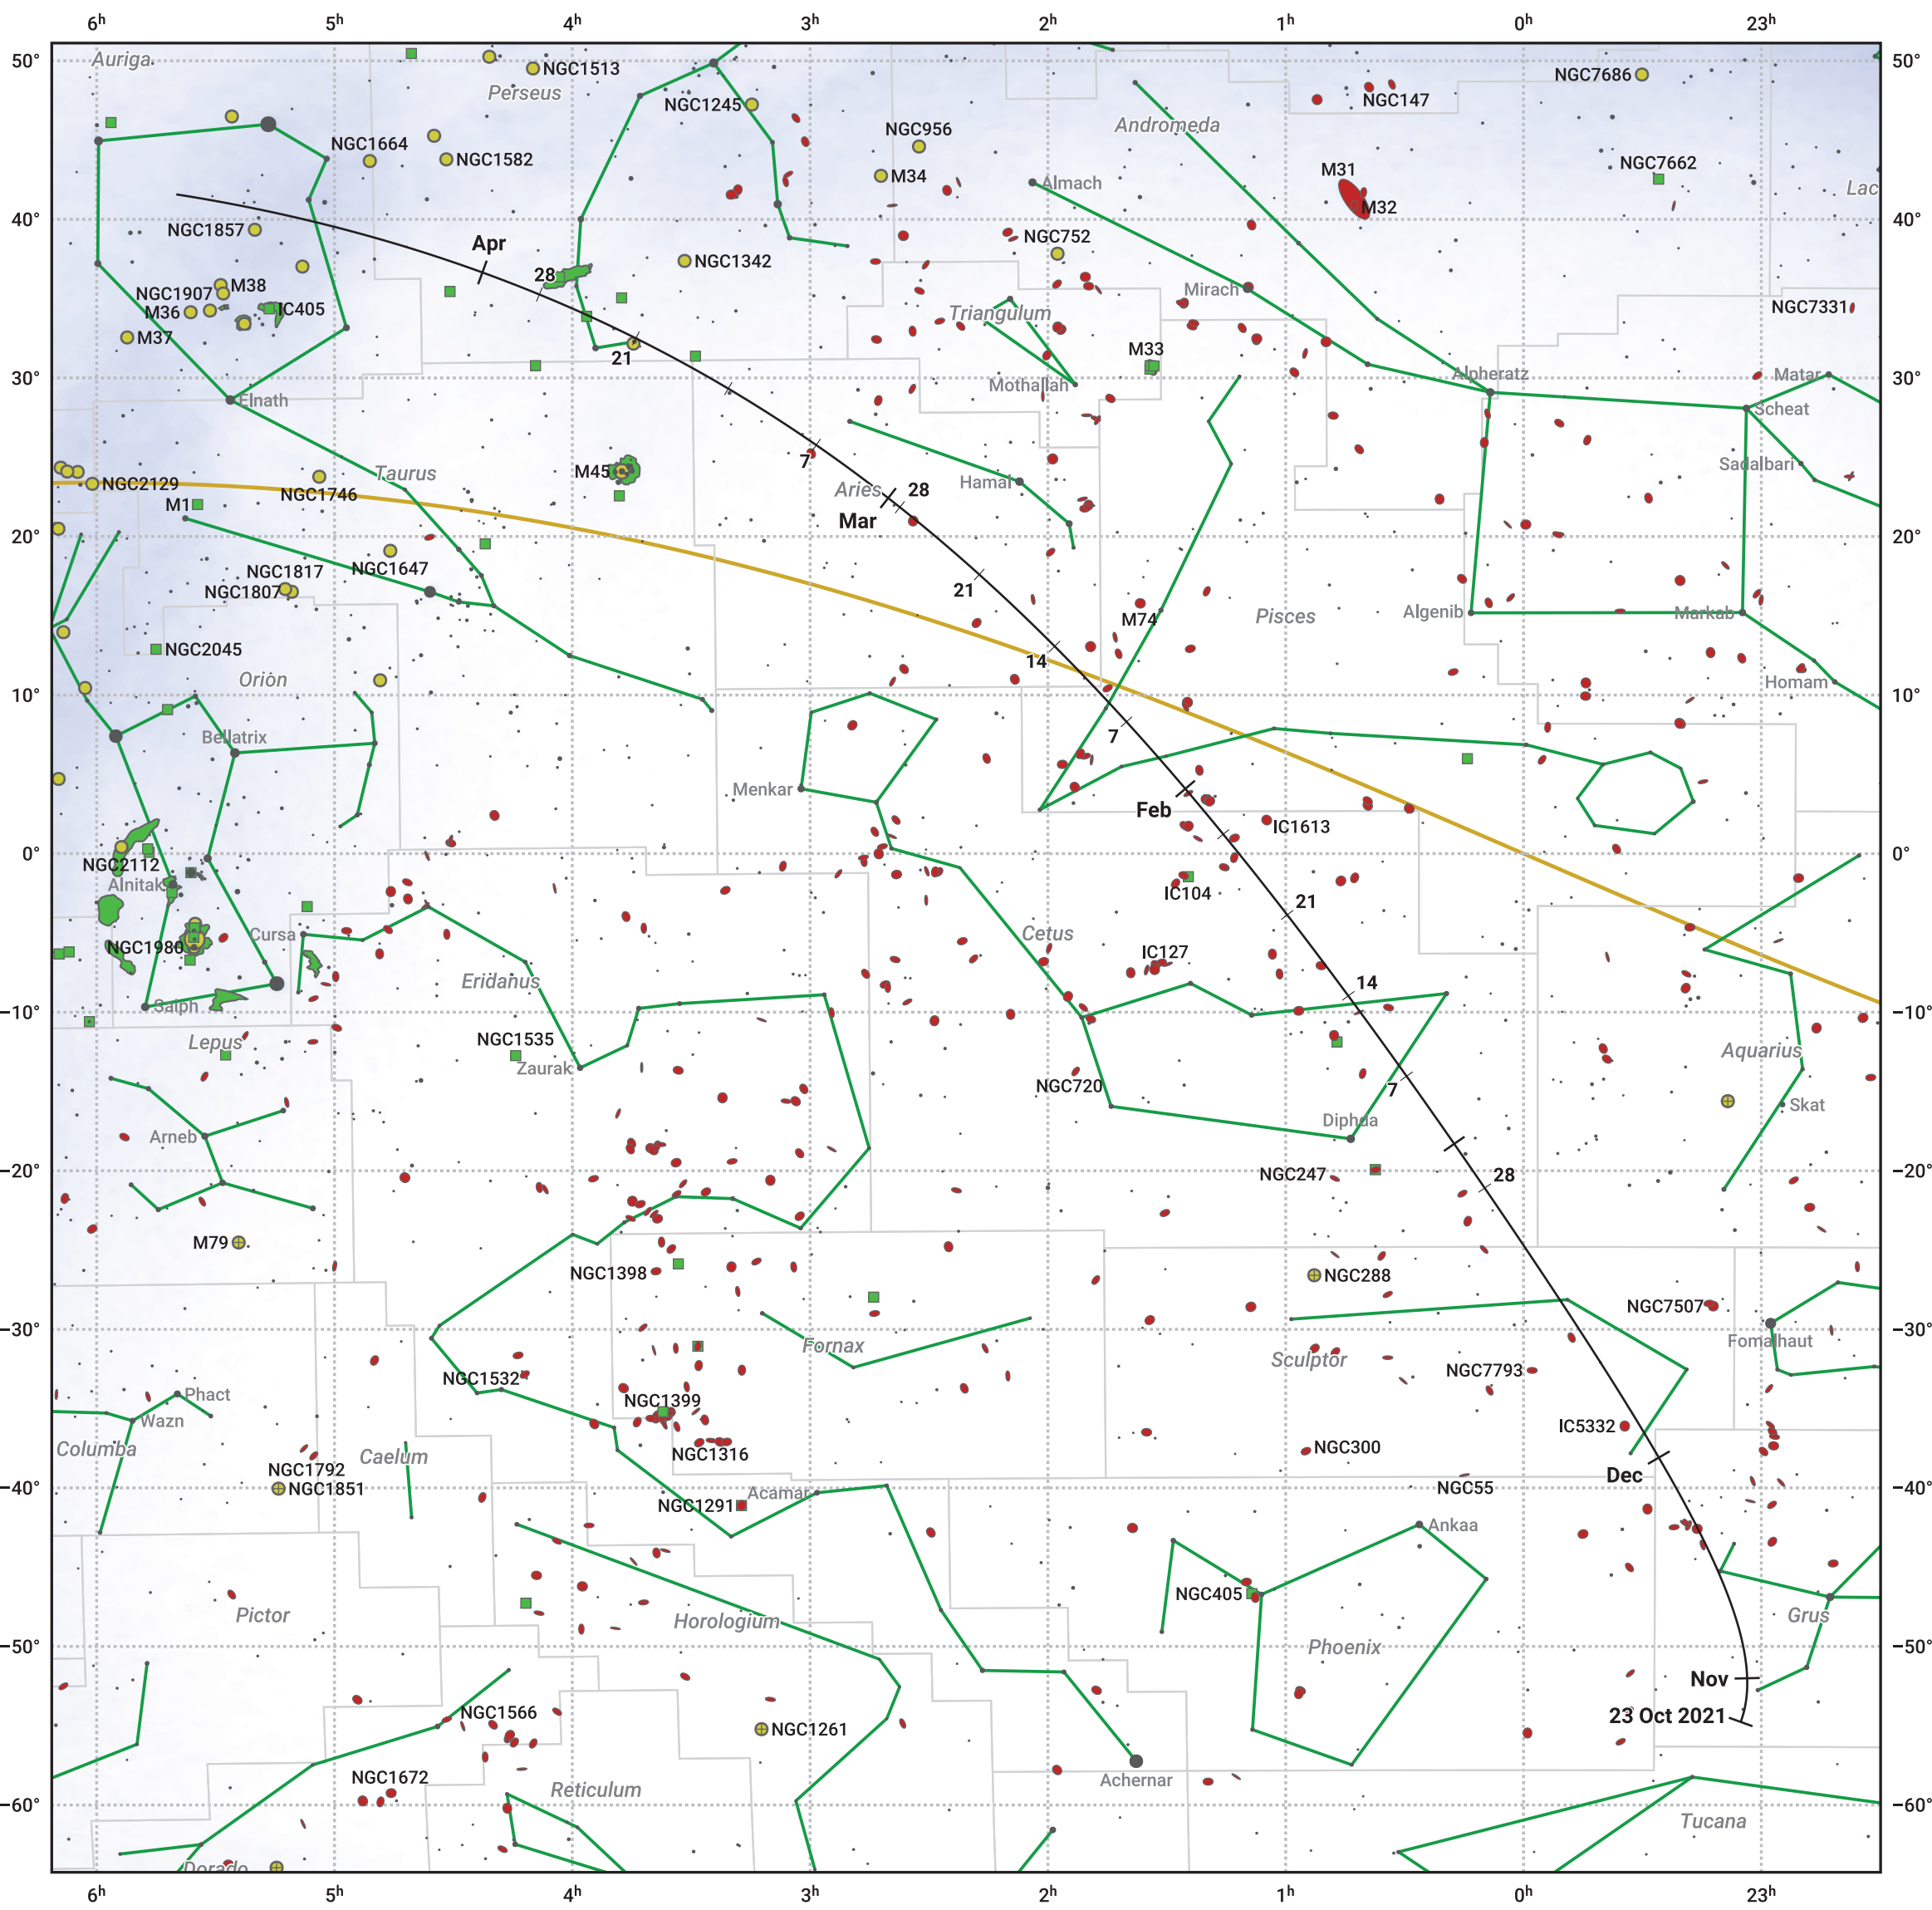

# The path of 19P/Borrelly starting on 23 Oct 2021

© Dominic Ford 2011–2024. Date markers placed at midnight UTC. Downloaded from <https://in-the-sky.org>

Magnitude scale: 6.0 5.0 4.0 3.0 2.0 1.0 0.0

— Ecliptic Plane

Galaxy Bright nebula Open cluster Globular cluster

Date	Mag
2021 Nov 1	11.6
2021 Dec 3	10.8
2022 Jan 1	10.3
2022 Mar 1	10.6
2022 Apr 10	11.8