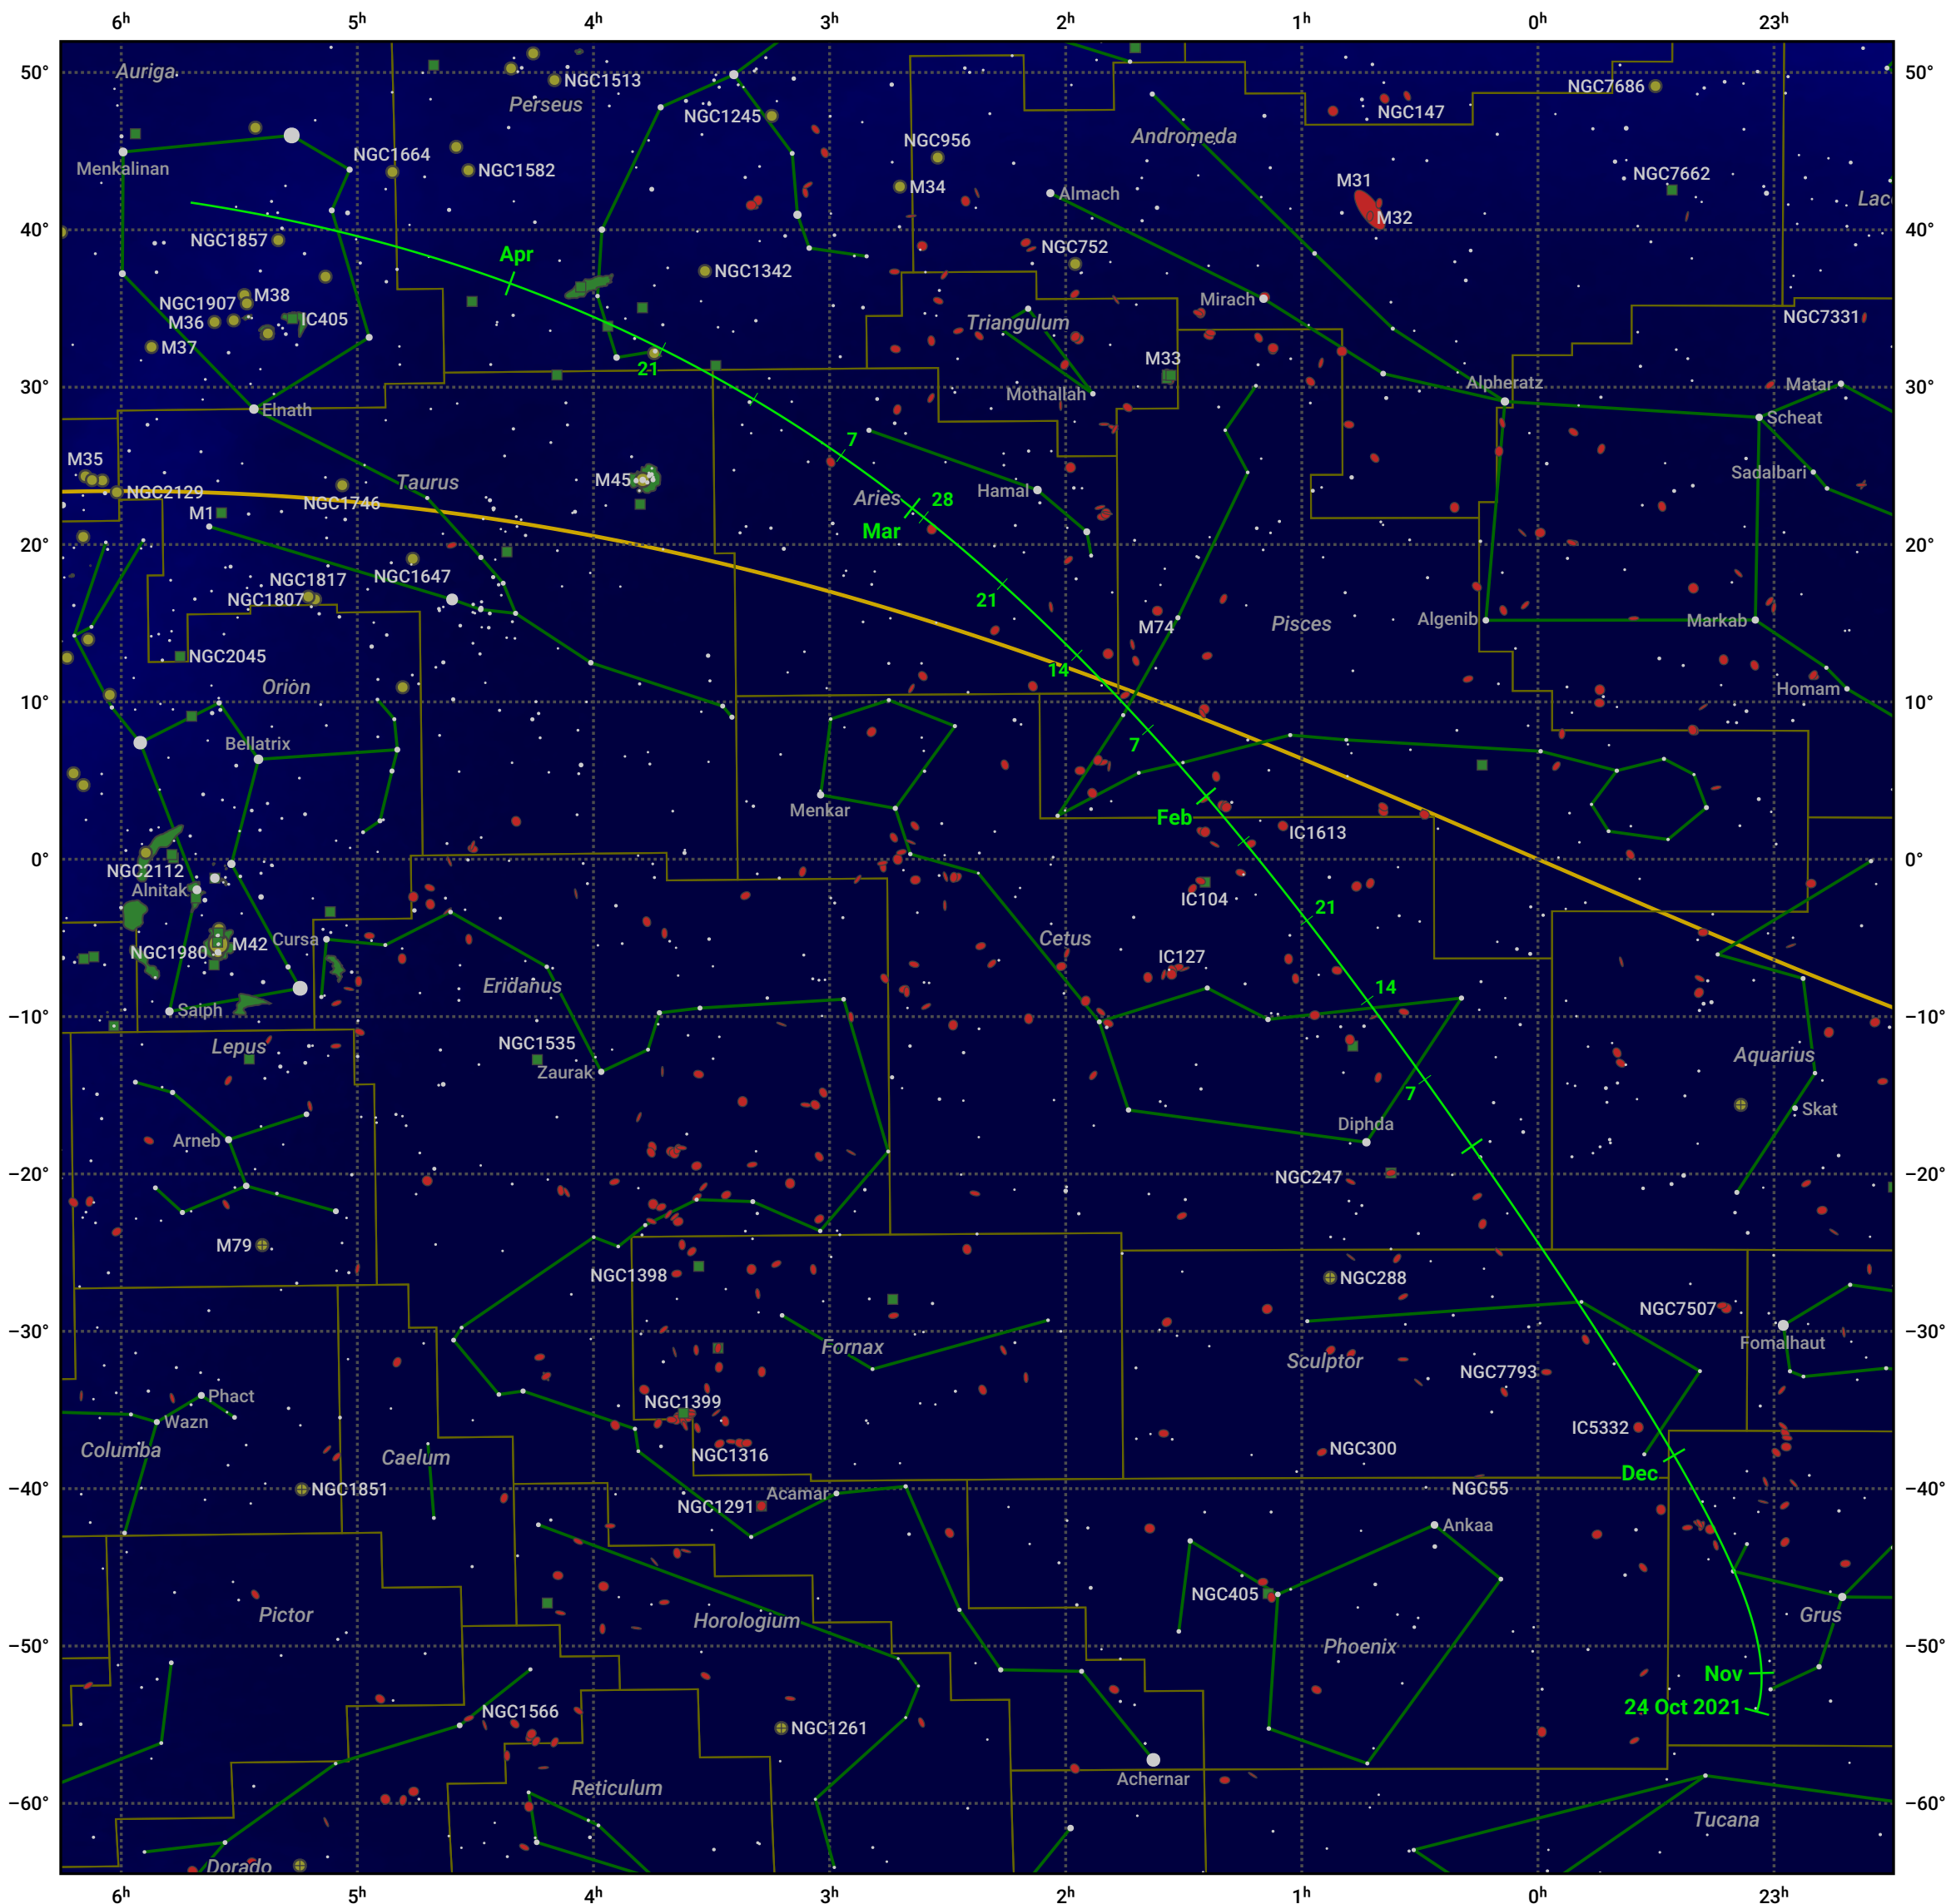

# The path of 19P/Borrelly starting on 24 Oct 2021

© Dominic Ford 2011–2024. Date markers placed at midnight UTC. Downloaded from <https://in-the-sky.org>

Magnitude scale: 6.0 5.0 4.0 3.0 2.0 1.0 0.0

— Ecliptic Plane

Galaxy Bright nebula Open cluster Globular cluster

Date	Mag
2021 Nov 1	11.6
2021 Dec 4	10.8
2022 Jan 1	10.3
2022 Mar 1	10.6
2022 Apr 11	11.8