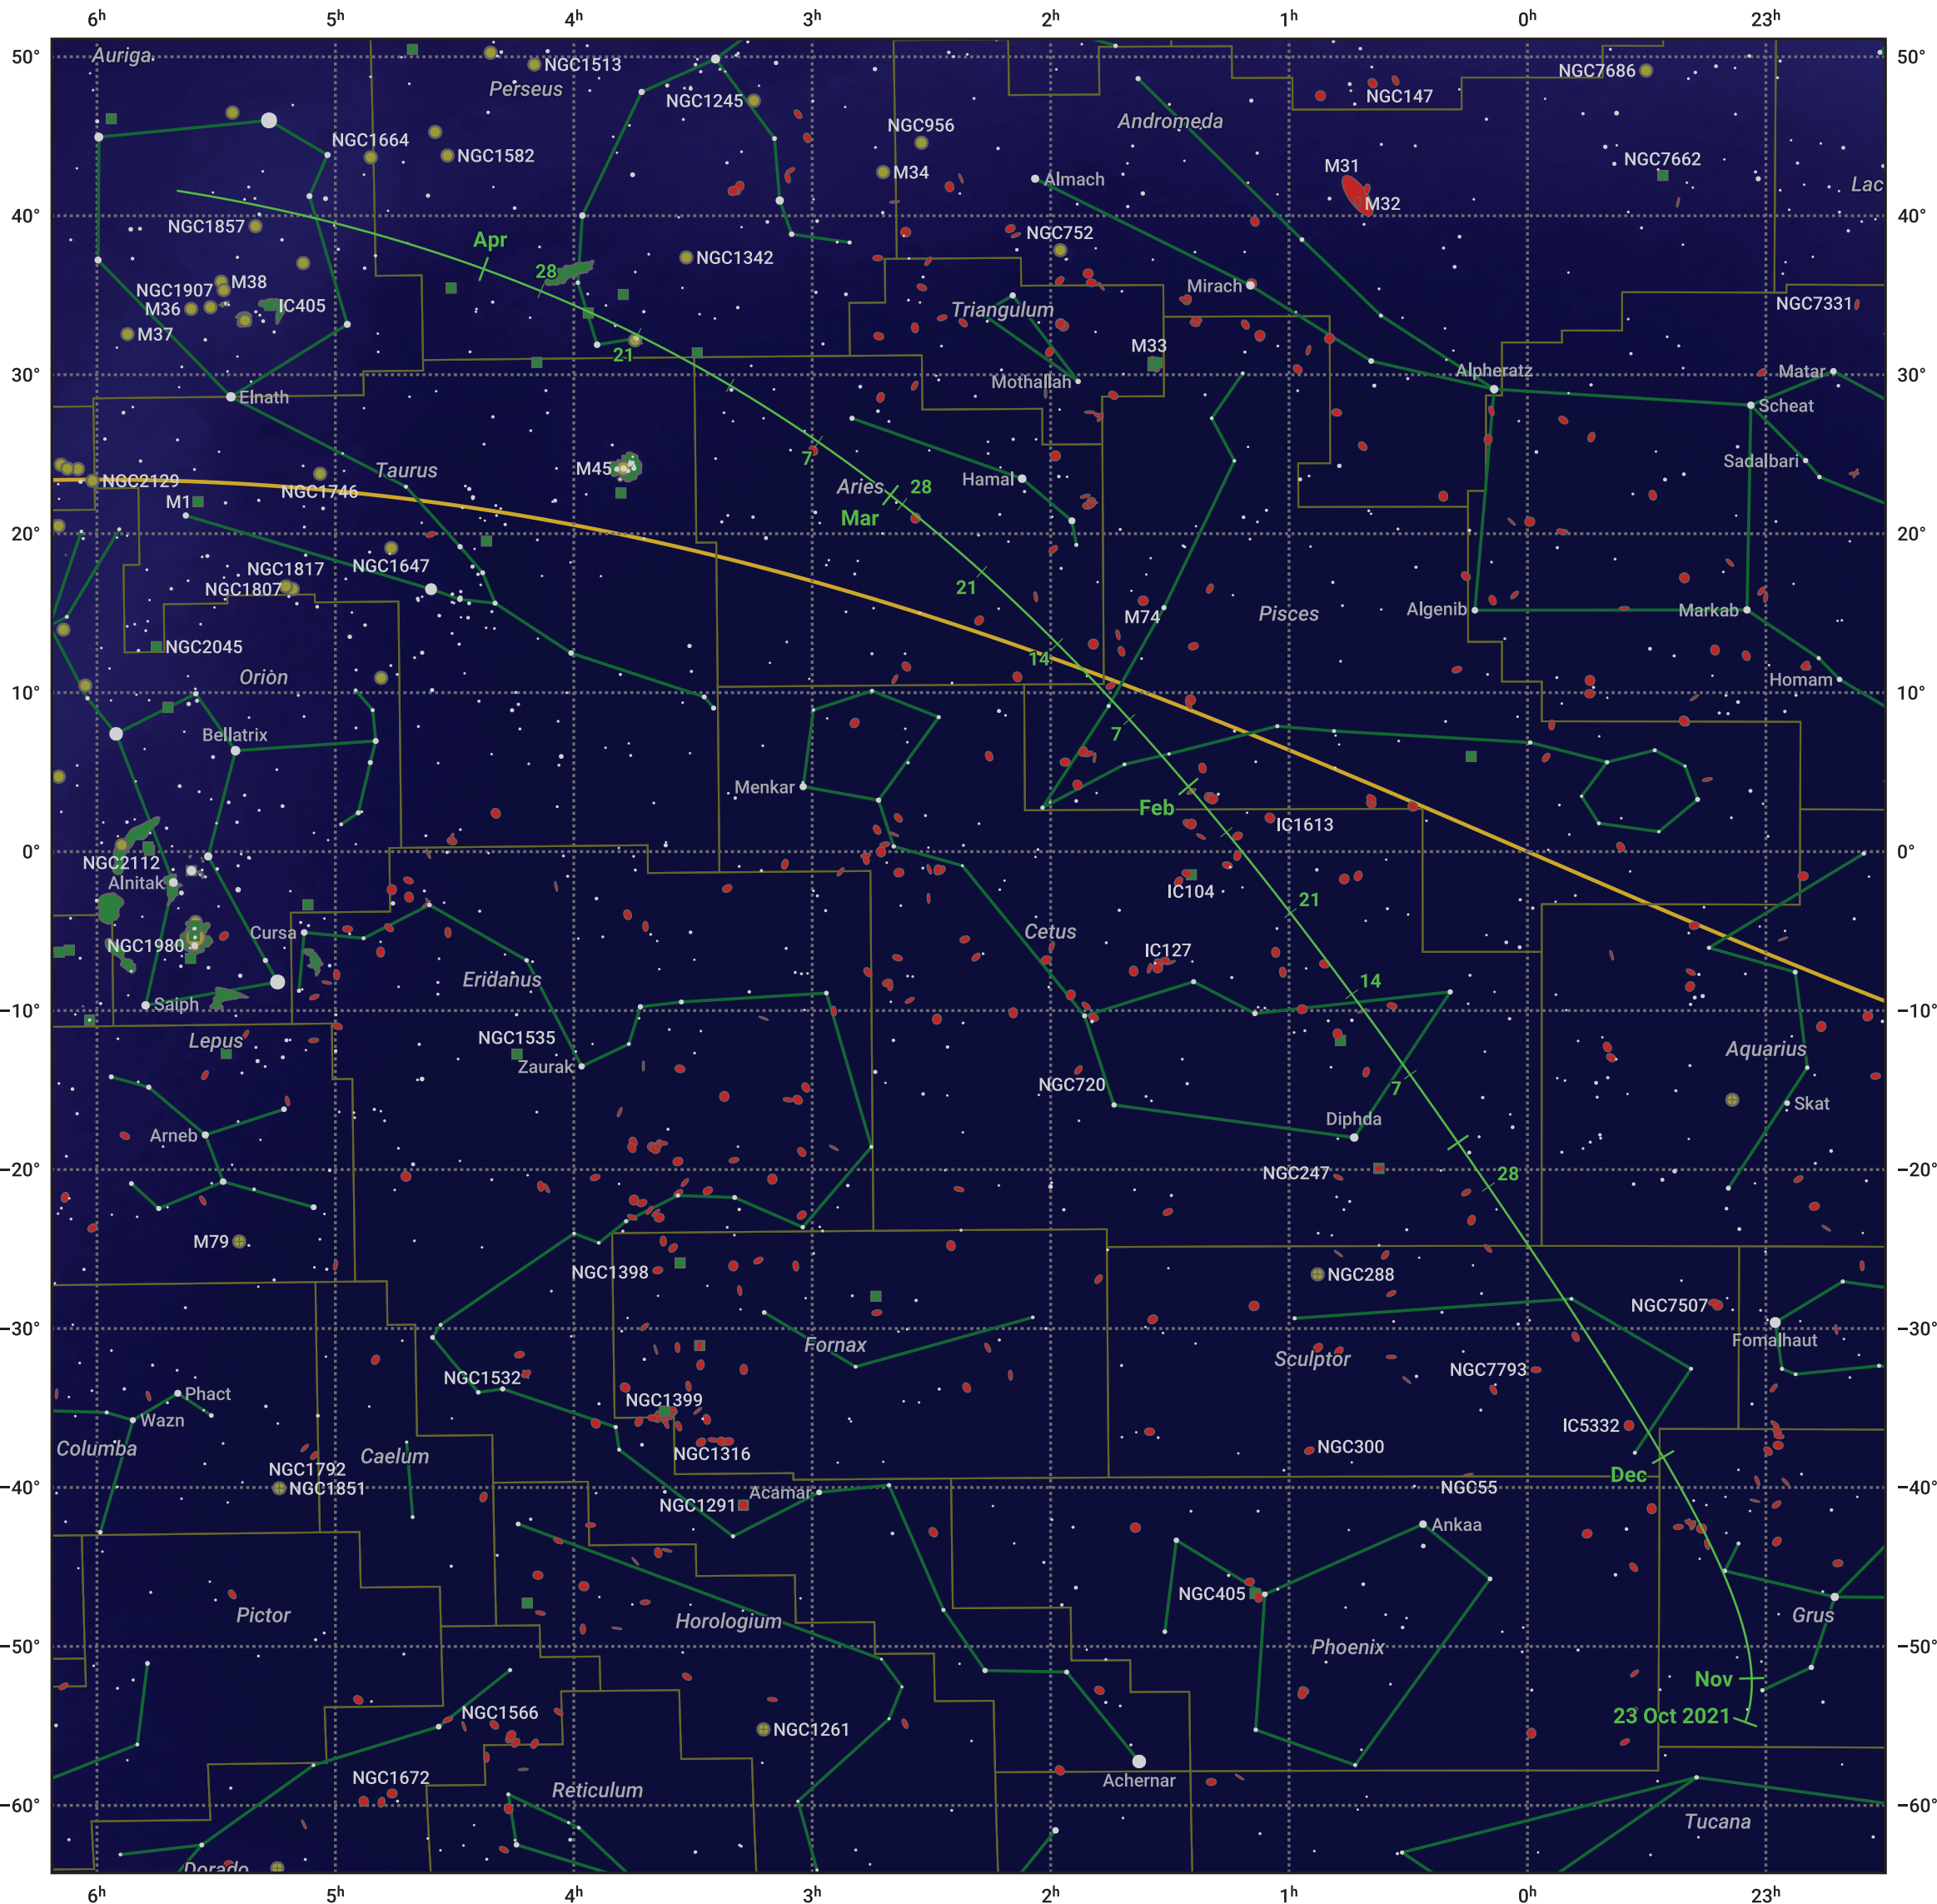

The path of 19P/Borrelly starting on 23 Oct 2021

© Dominic Ford 2011–2024. Date markers placed at midnight UTC. Downloaded from <https://in-the-sky.org>

Magnitude scale: 6.0 5.0 4.0 3.0 2.0 1.0 0.0

— Ecliptic Plane

Galaxy Bright nebula Open cluster Globular cluster

Date	Mag
2021 Nov 1	11.6
2021 Dec 3	10.8
2022 Jan 1	10.3
2022 Mar 1	10.6
2022 Apr 10	11.8