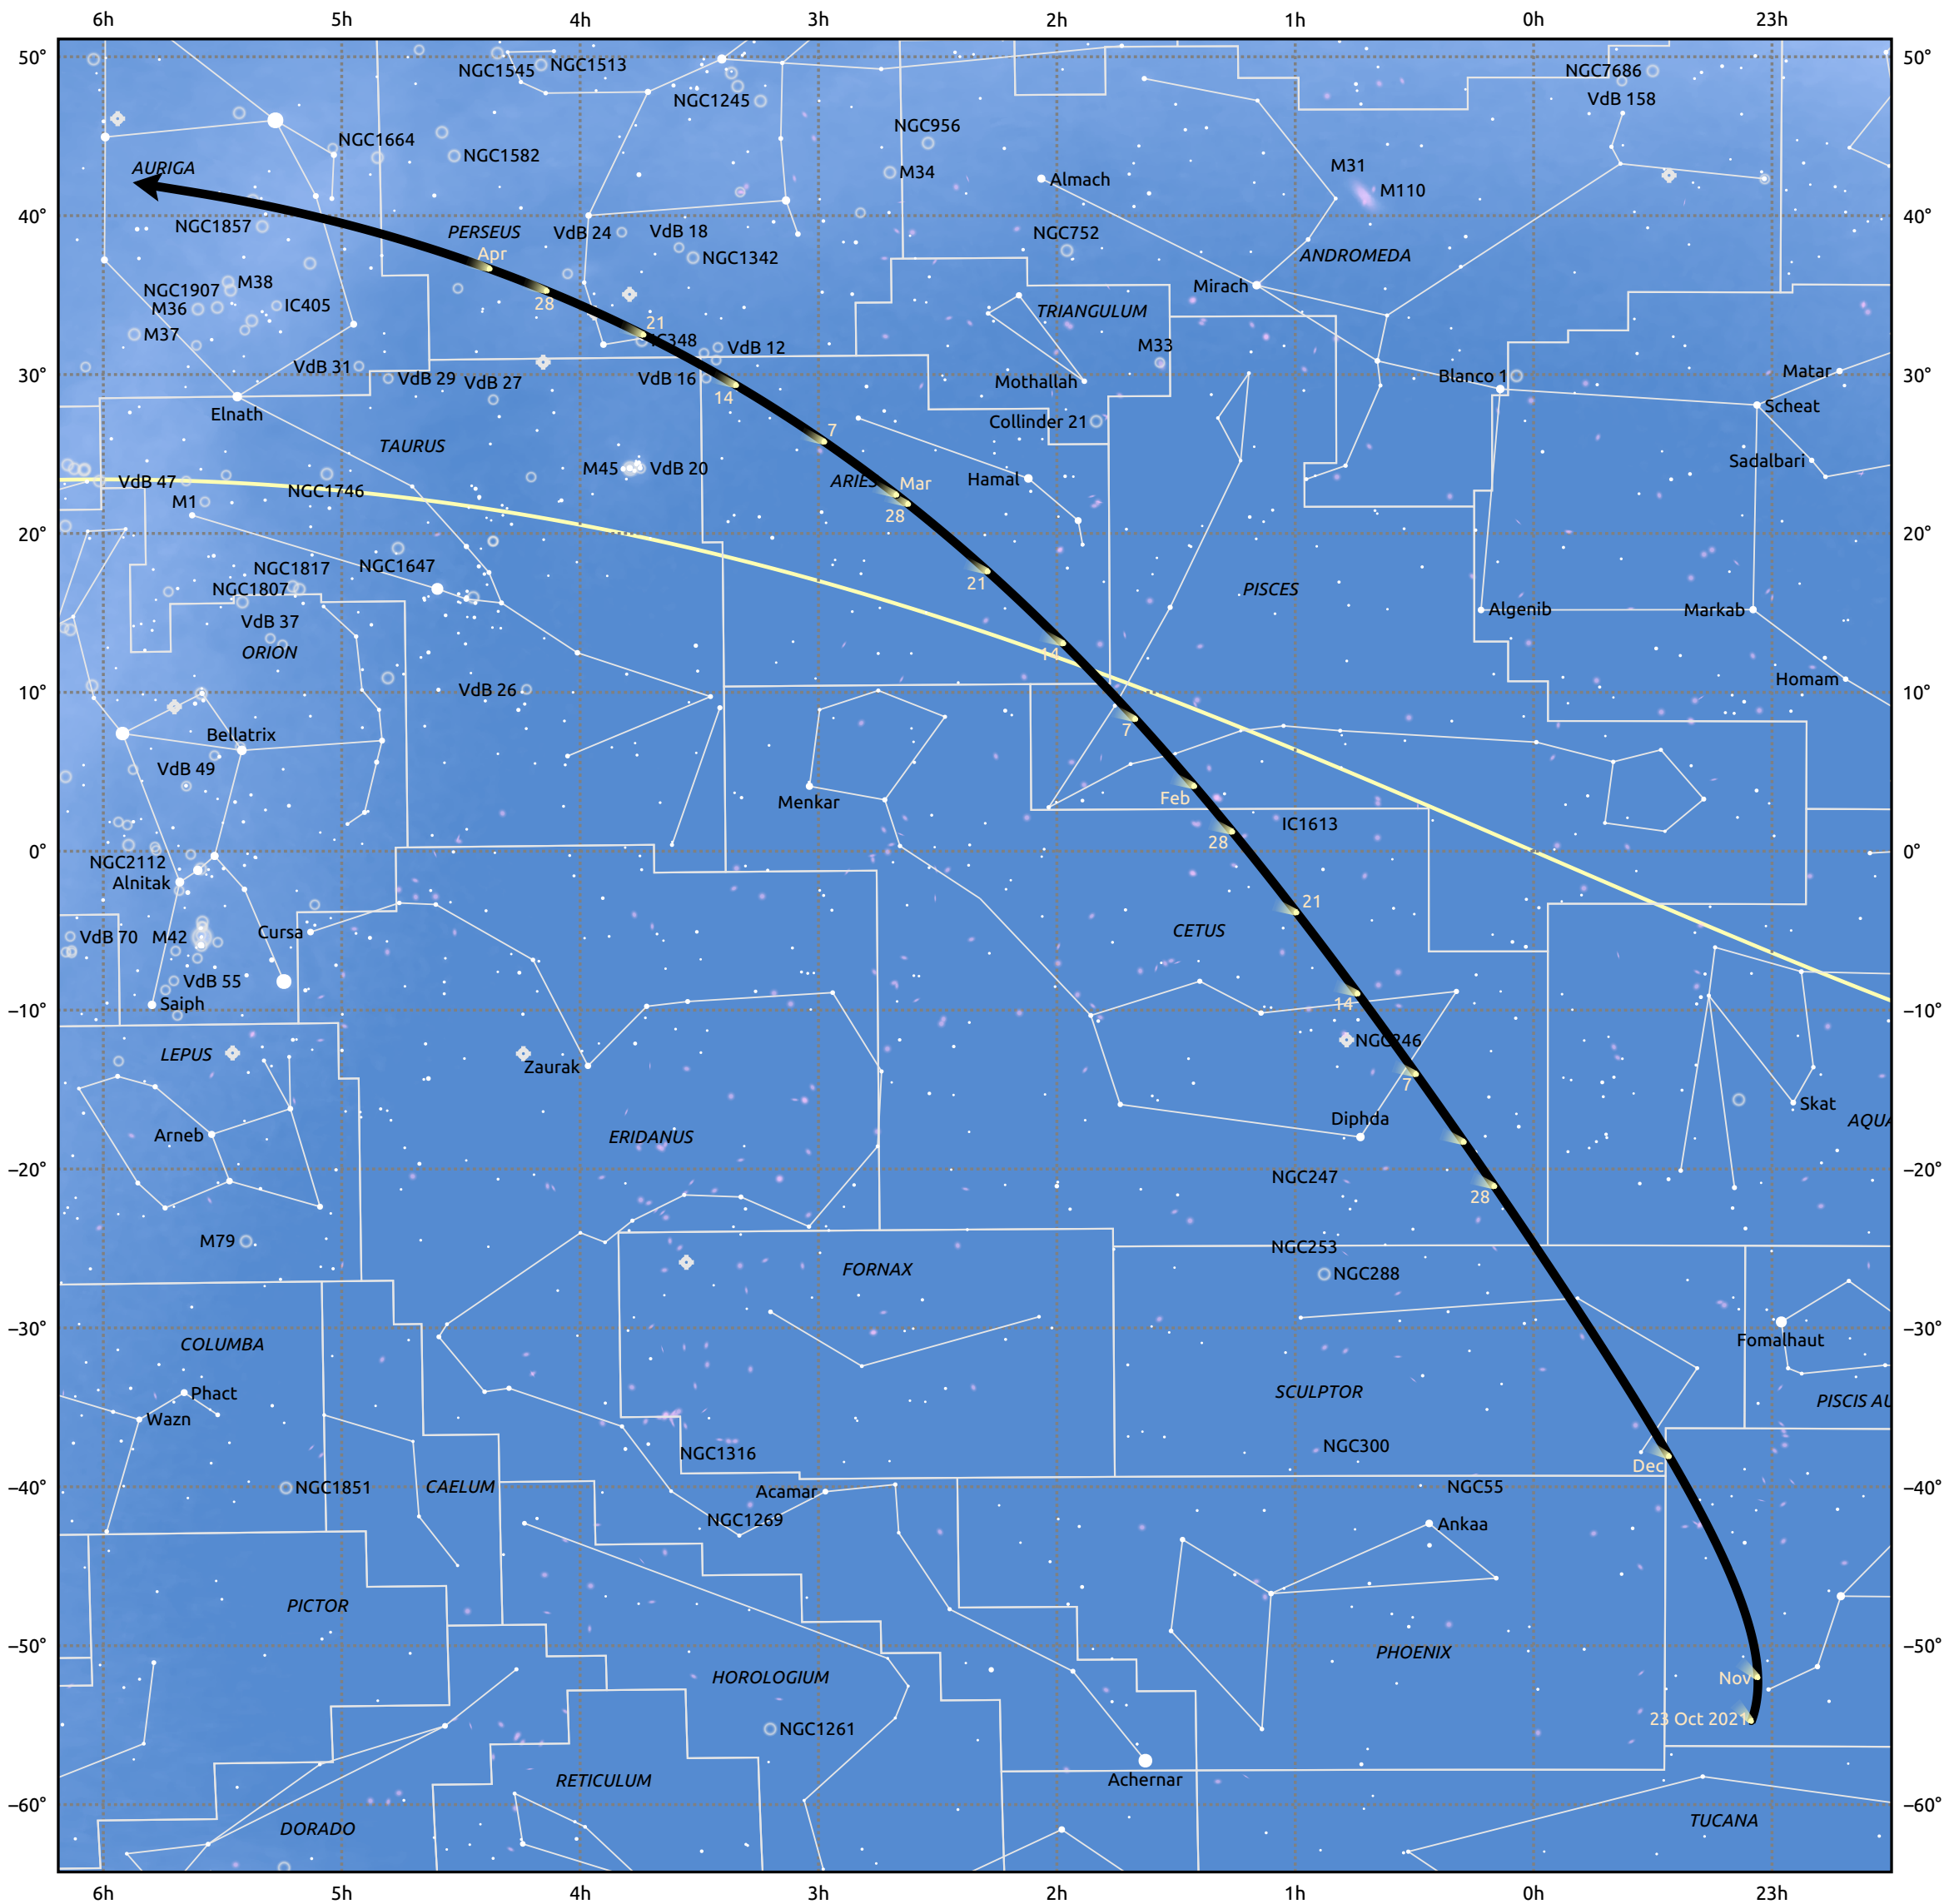

The path of 19P/Borrelly starting on 23 Oct 2021

© Dominic Ford 2011–2025. Date markers placed at midnight UTC. Downloaded from <https://in-the-sky.org>

Magnitude scale: 6.0 5.0 4.0 3.0 2.0 1.0 0.0

Ecliptic Plane

Galaxy Bright nebula Open cluster Globular cluster Planetary nebula

Date	Mag
2021 Nov 1	11.6
2021 Dec 3	10.8
2022 Jan 1	10.3
2022 Mar 1	10.6
2022 Apr 10	11.8