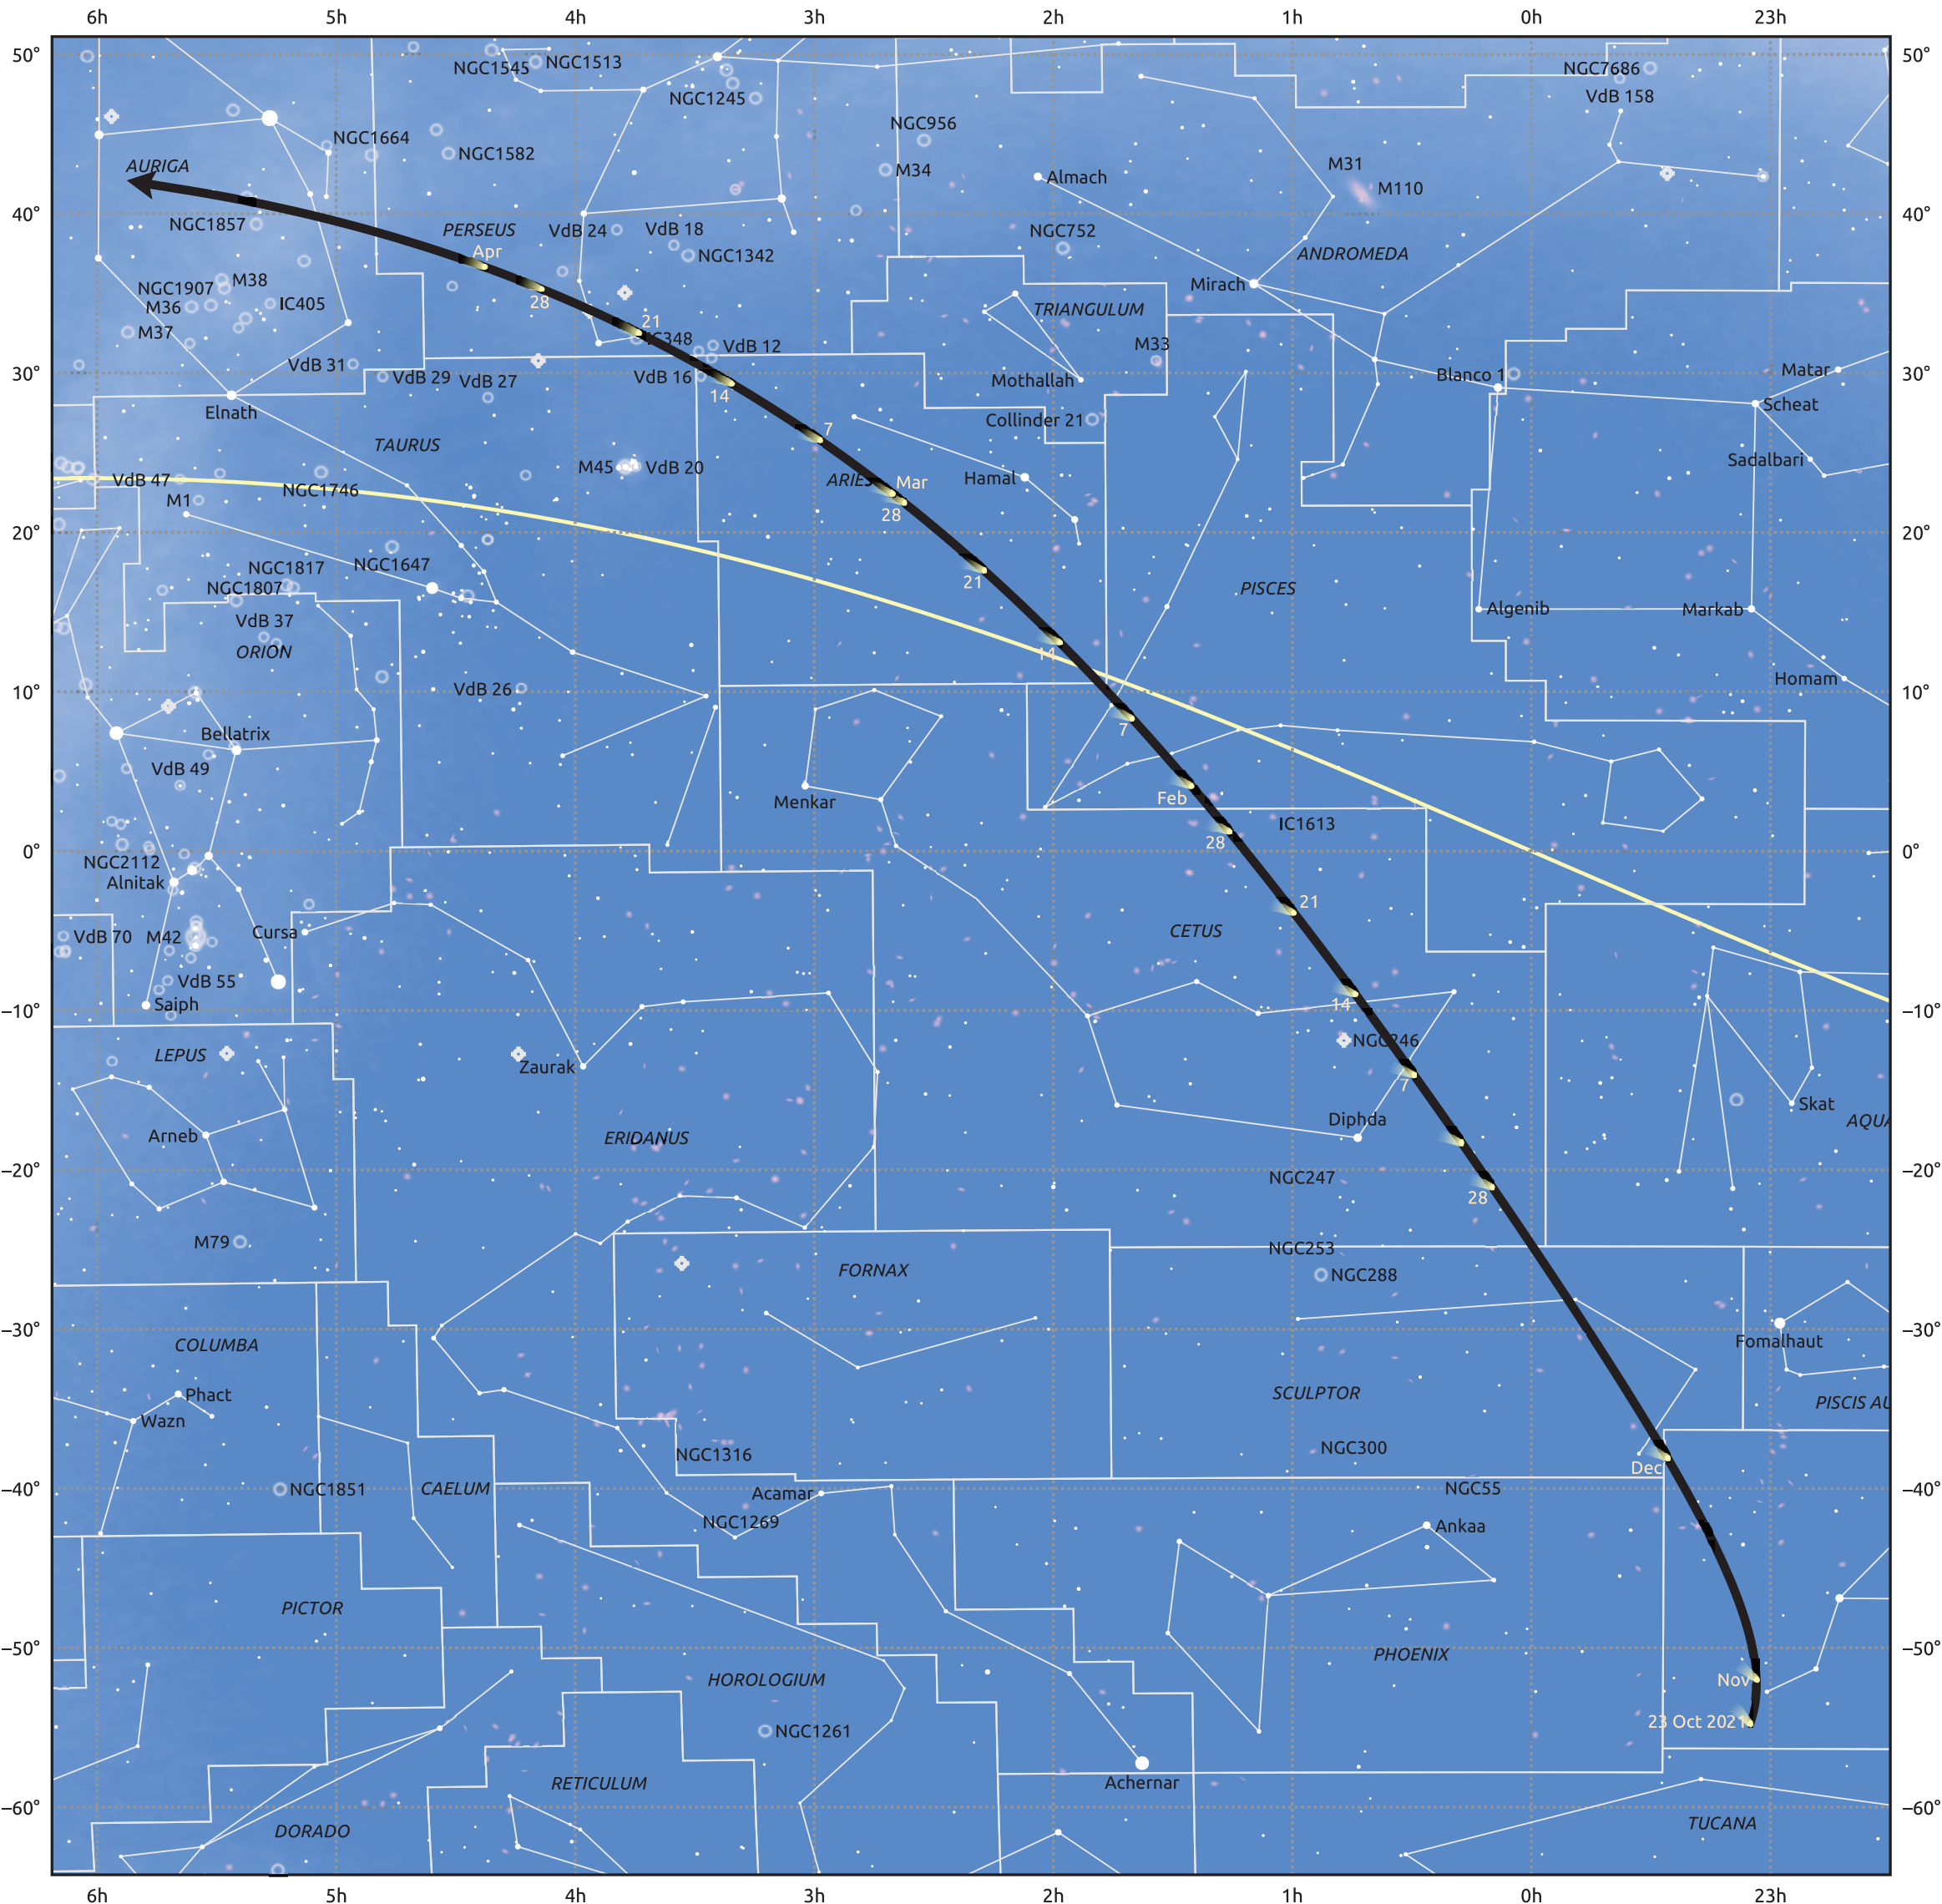

The path of 19P/Borrelly starting on 23 Oct 2021

© Dominic Ford 2011–2025. Date markers placed at midnight UTC. Downloaded from <https://in-the-sky.org>

Magnitude scale: ● 6.0 ● 5.0 ● 4.0 ● 3.0 ● 2.0 ● 1.0 ● 0.0

— Ecliptic Plane

Galaxy Bright nebula Open cluster Globular cluster Planetary nebula

Date	Mag
2021 Nov 1	11.6
2021 Dec 3	10.8
2022 Jan 1	10.3
2022 Mar 1	10.6
2022 Apr 10	11.8