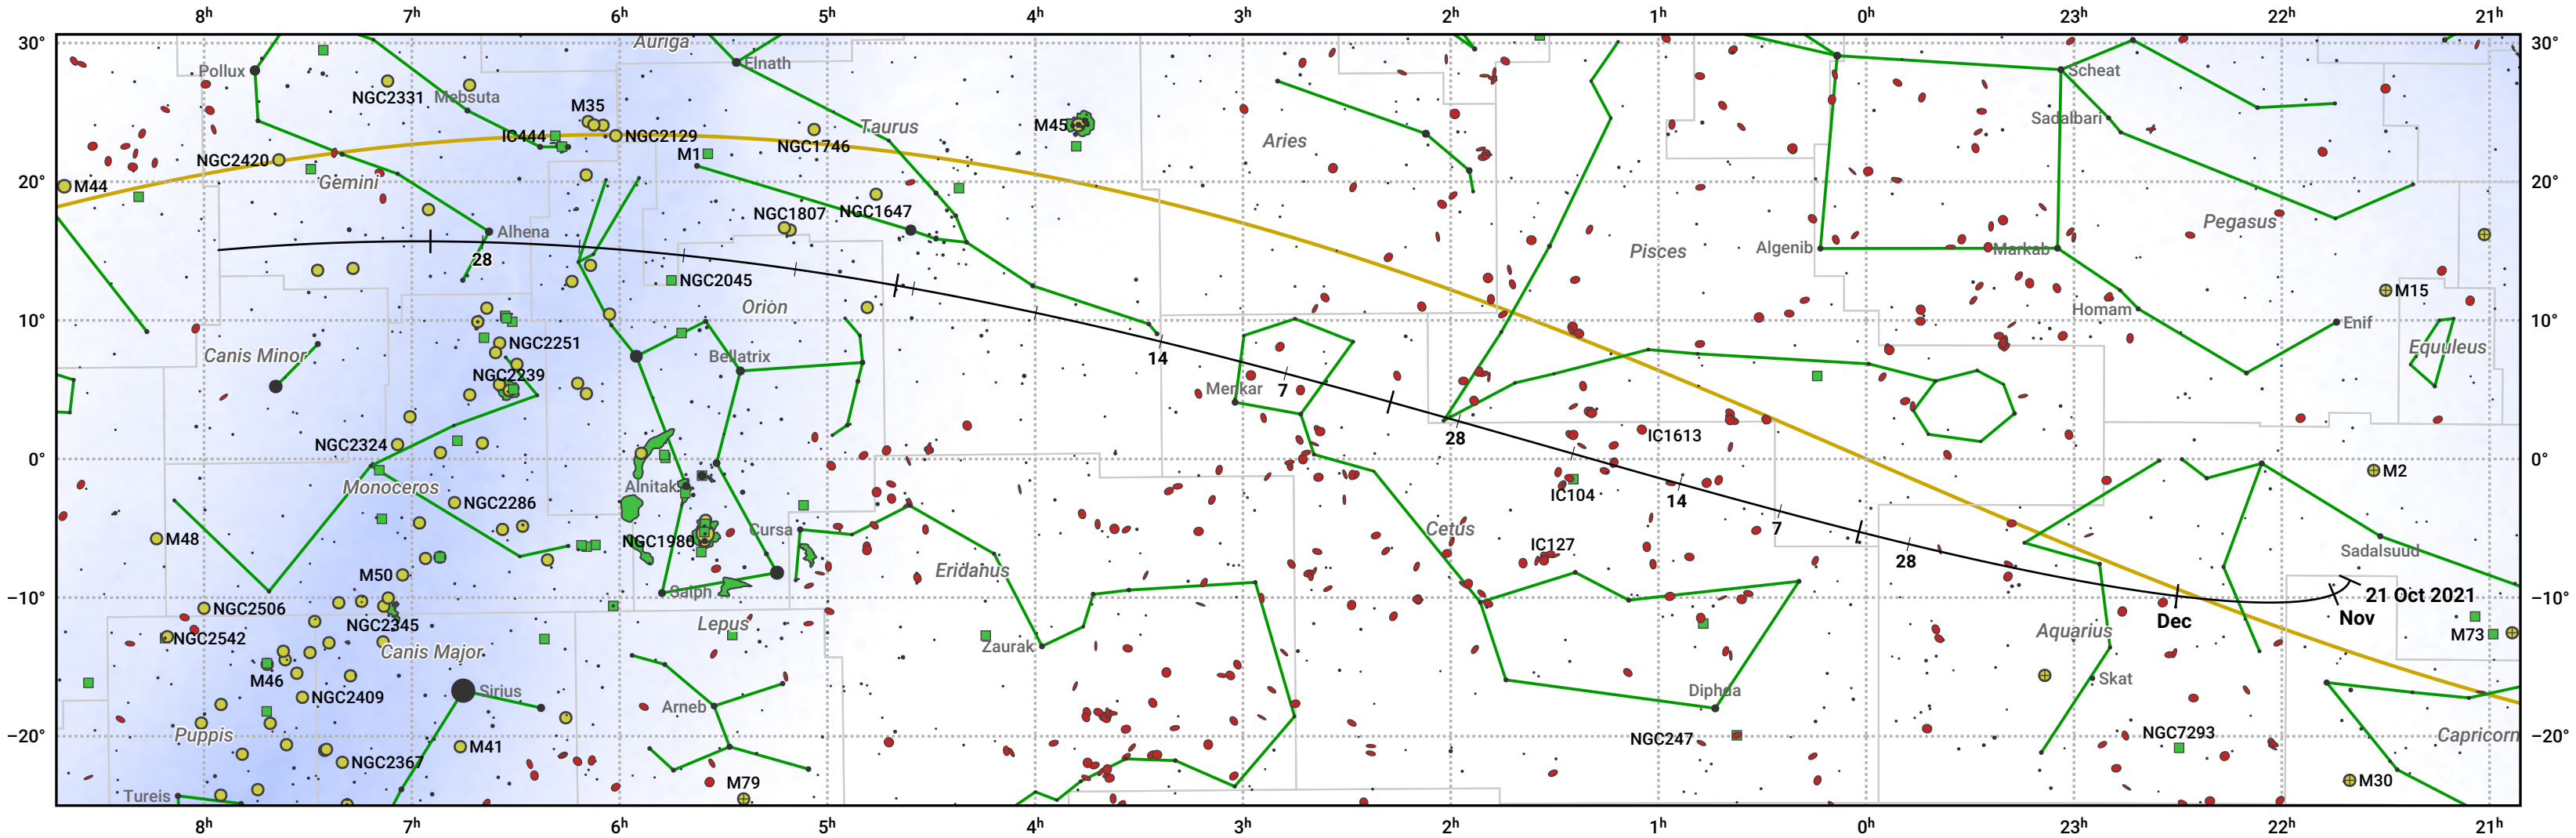

# The path of 104P/Kowal starting on 21 Oct 2021

© Dominic Ford 2011–2024. Date markers placed at midnight UTC. Downloaded from <https://in-the-sky.org>

Magnitude scale: -6.0 -5.0 -4.0 -3.0 -2.0 -1.0 0.0 -1.0 -2.0

— Ecliptic Plane

Galaxy Bright nebula Open cluster Globular cluster

Date	Mag
2021 Nov 1	10.6
2021 Dec 1	9.9
2022 Jan 1	9.2
2022 Mar 1	9.9
2022 Mar 23	10.9
2022 Apr 13	11.9