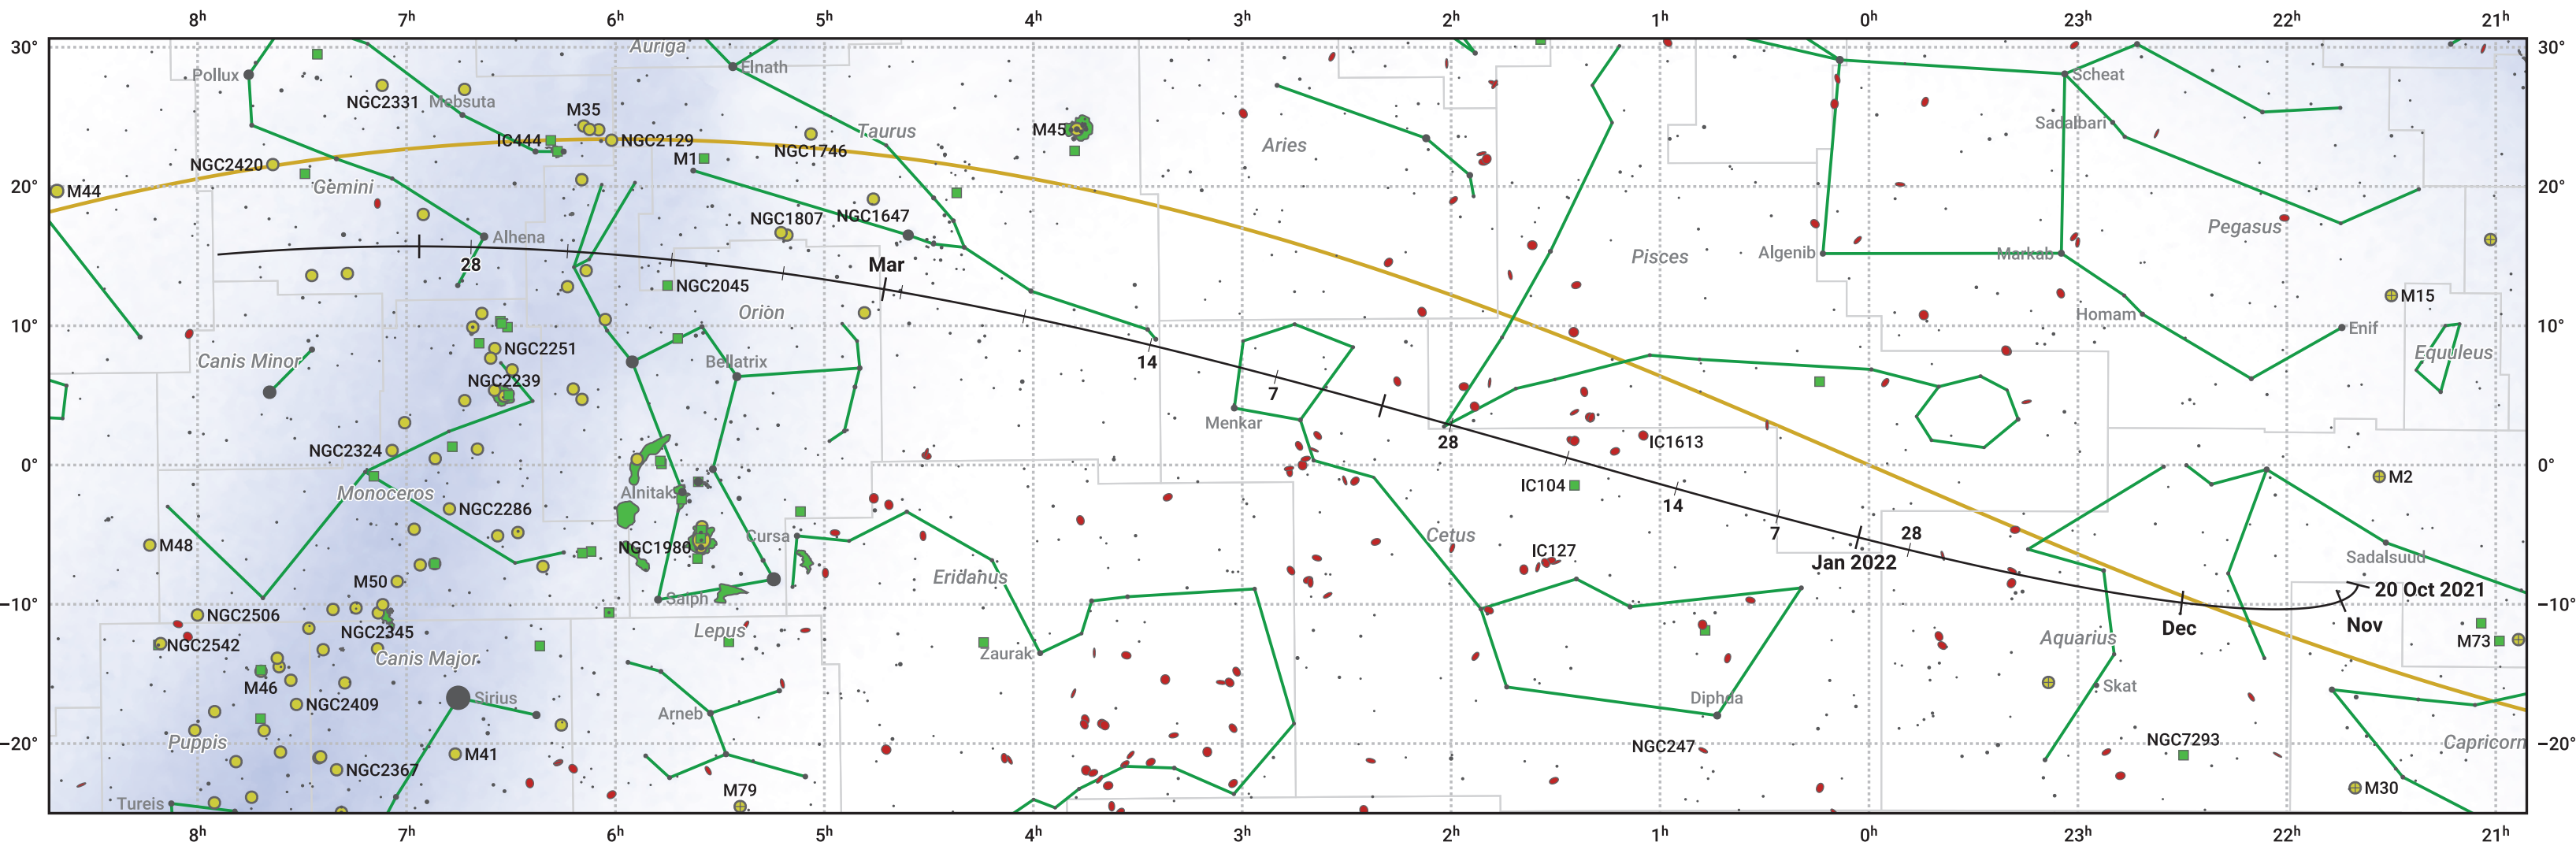

The path of 104P/Kowal starting on 20 Oct 2021

© Dominic Ford 2011–2024. Date markers placed at midnight UTC. Downloaded from <https://in-the-sky.org>

Magnitude scale: 6.0 5.0 4.0 3.0 2.0 1.0 0.0 -1.0 -2.0

— Ecliptic Plane

Galaxy Bright nebula Open cluster Globular cluster

Date	Mag
2021 Nov 1	10.6
2021 Nov 30	9.9
2022 Jan 1	9.1
2022 Mar 1	9.9
2022 Mar 22	10.9
2022 Apr 12	11.9