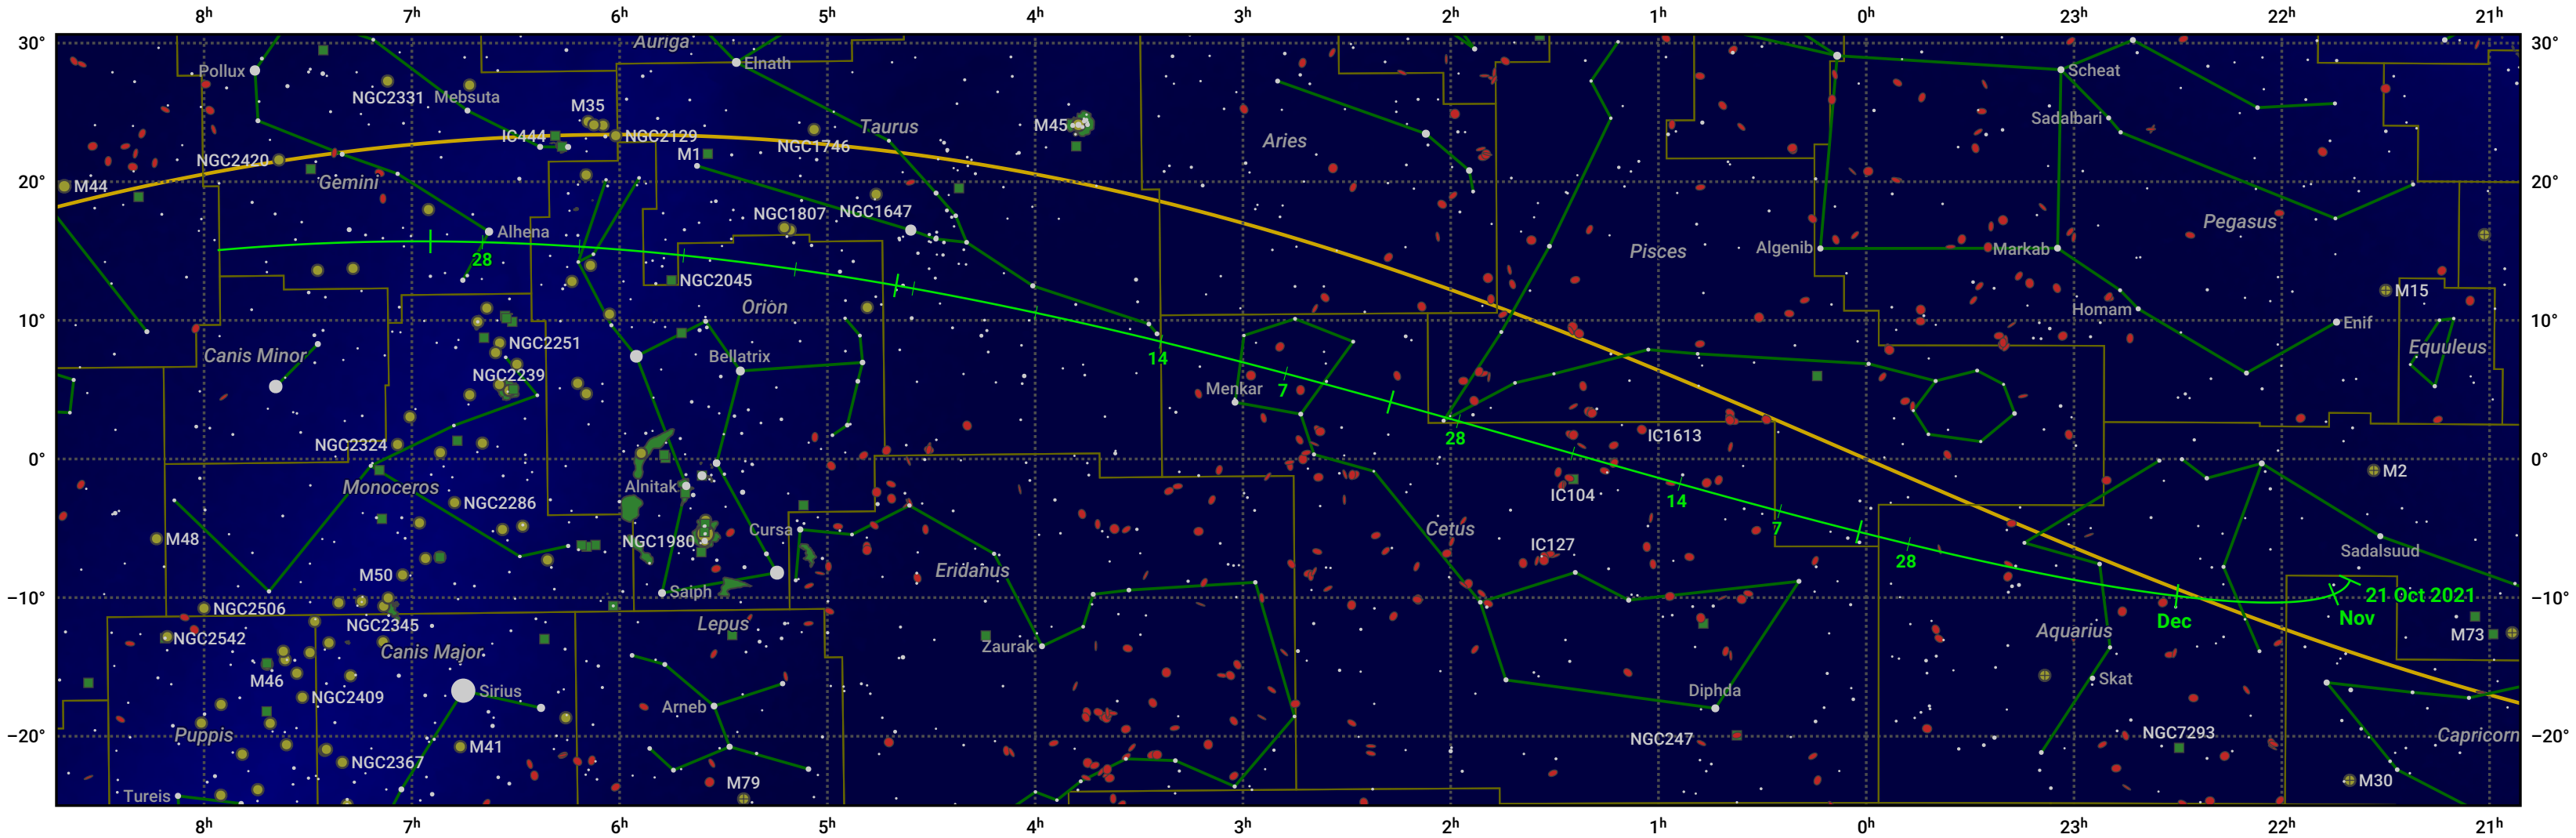

The path of 104P/Kowal starting on 21 Oct 2021

© Dominic Ford 2011–2024. Date markers placed at midnight UTC. Downloaded from <https://in-the-sky.org>

Magnitude scale: 6.0 5.0 4.0 3.0 2.0 1.0 0.0 -1.0 -2.0

— Ecliptic Plane

- Galaxy
- Bright nebula
- Open cluster
- ⊕ Globular cluster

Date	Mag
2021 Nov 1	10.6
2021 Dec 1	9.9
2022 Jan 1	9.2
2022 Mar 1	9.9
2022 Mar 23	10.9
2022 Apr 13	11.9