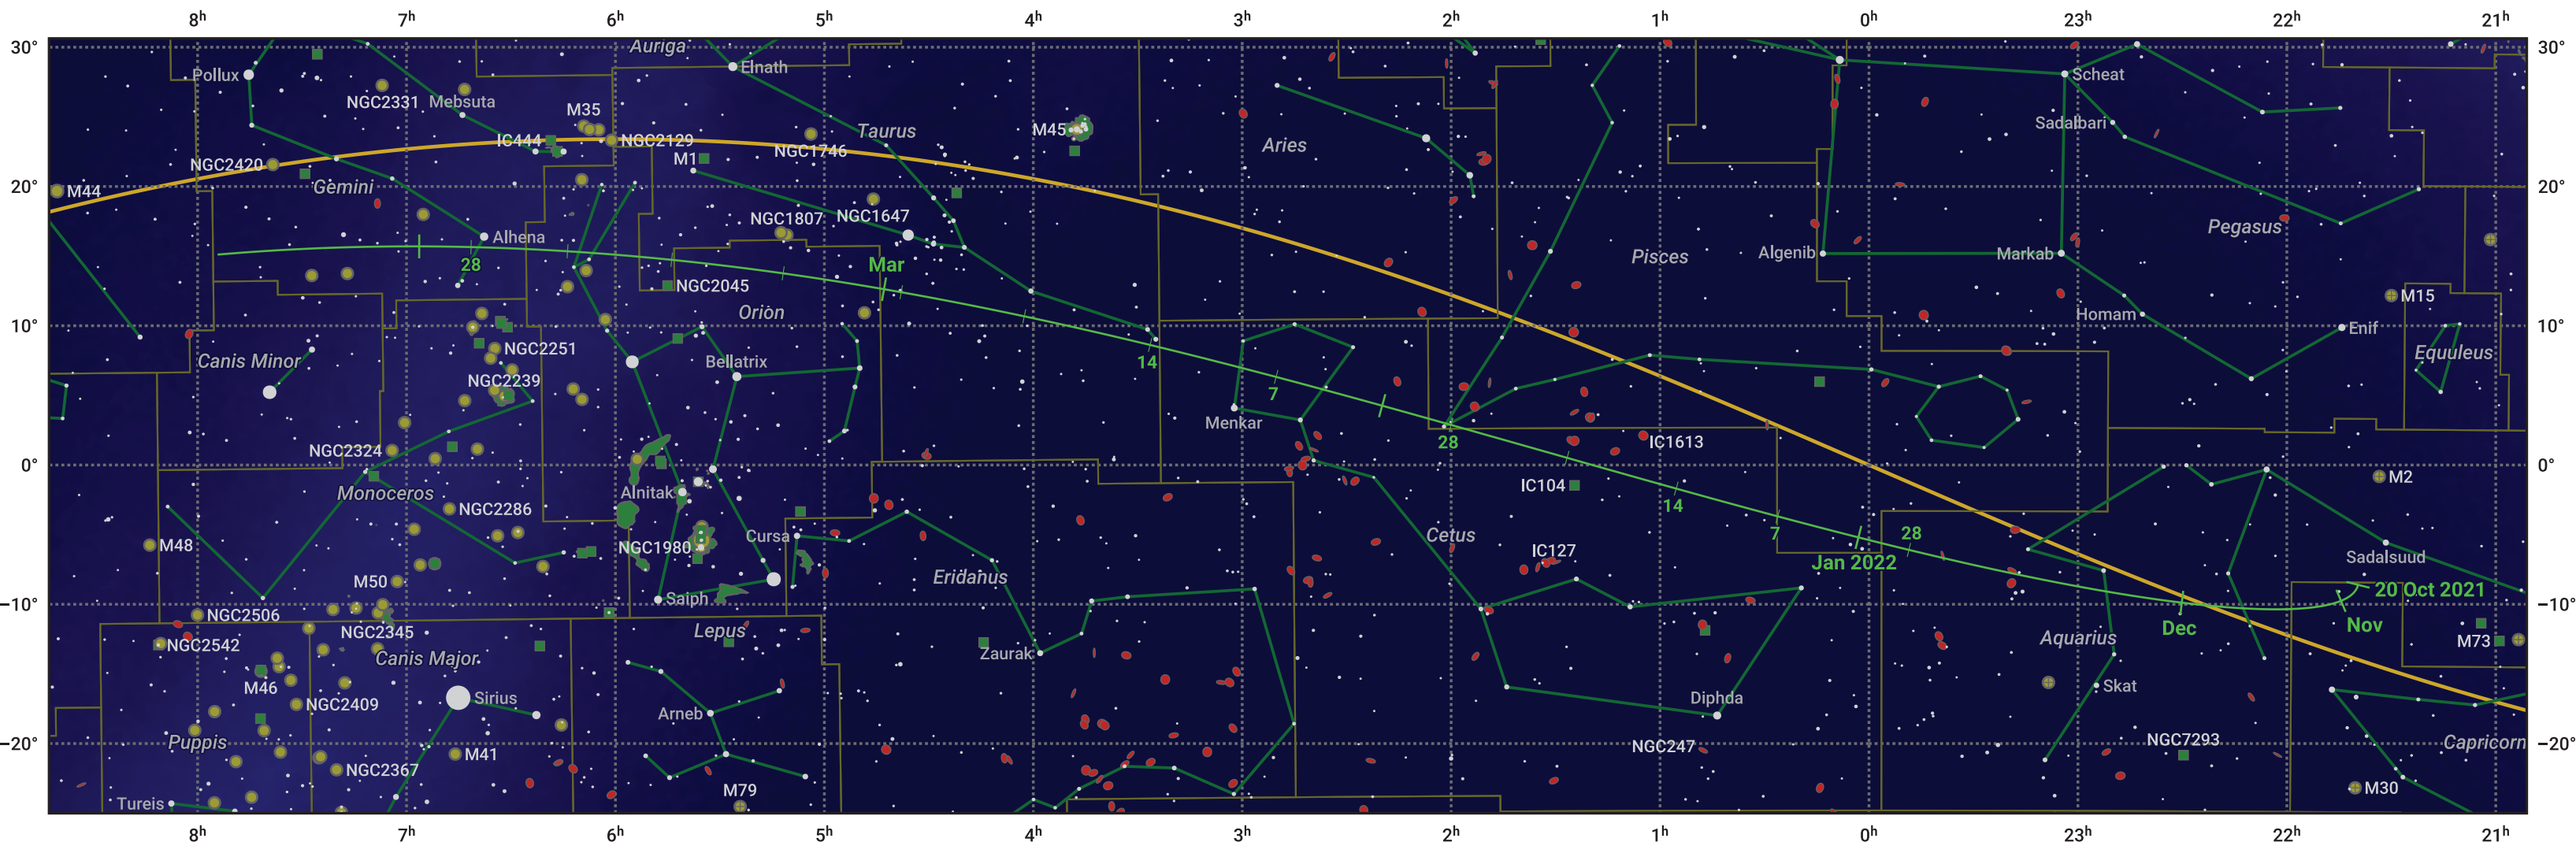

The path of 104P/Kowal starting on 20 Oct 2021

© Dominic Ford 2011–2024. Date markers placed at midnight UTC. Downloaded from <https://in-the-sky.org>

Magnitude scale: 6.0 5.0 4.0 3.0 2.0 1.0 0.0 -1.0 -2.0

— Ecliptic Plane

- Galaxy
- Bright nebula
- Open cluster
- Globular cluster

Date	Mag
2021 Nov 1	10.6
2021 Nov 30	9.9
2022 Jan 1	9.1
2022 Mar 1	9.9
2022 Mar 22	10.9
2022 Apr 12	11.9