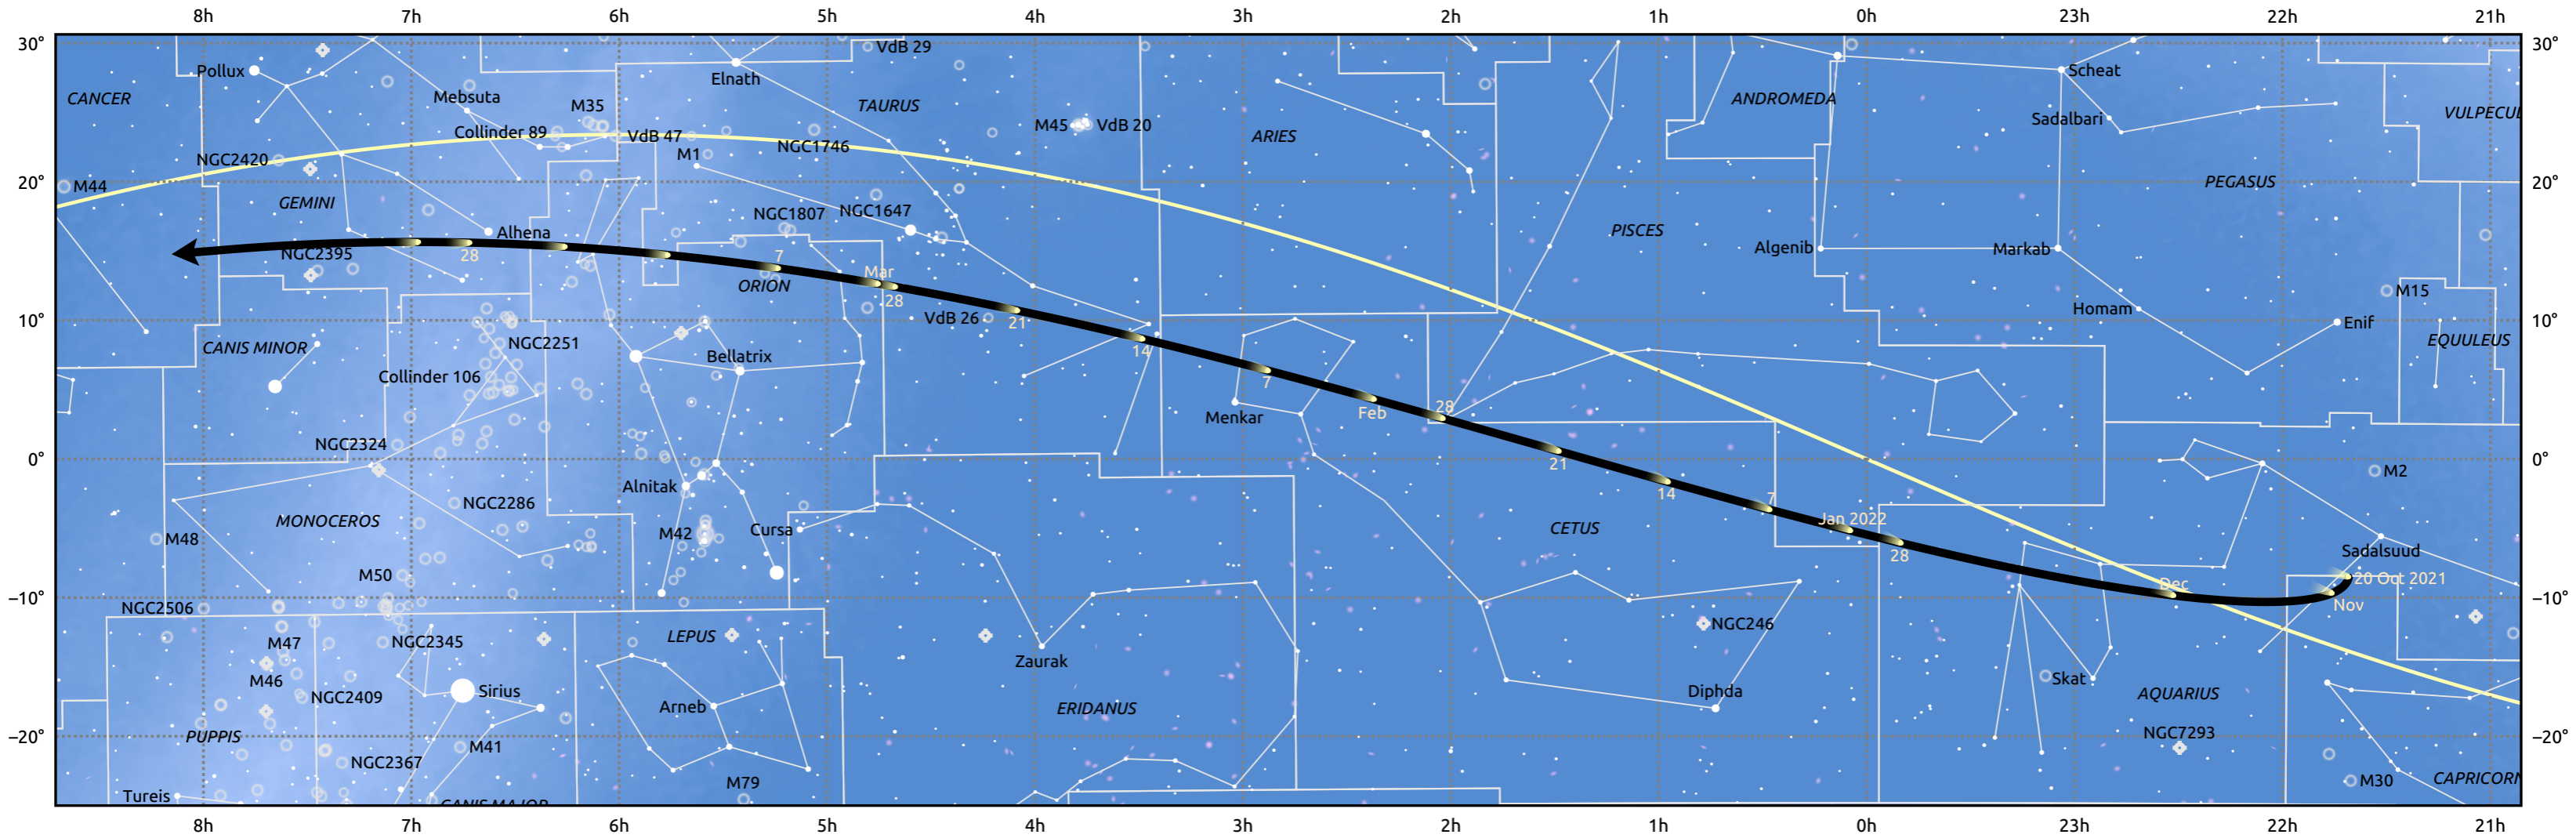

# The path of 104P/Kowal starting on 20 Oct 2021

© Dominic Ford 2011–2025. Date markers placed at midnight UTC. Downloaded from <https://in-the-sky.org>

Magnitude scale:  -6.0  -5.0  -4.0  -3.0  -2.0  -1.0  -2.0

Ecliptic Plane

Galaxy  Bright nebula  Open cluster  Globular cluster  Planetary nebula

Date	Mag
2021 Nov 1	10.6
2021 Nov 30	9.8
2022 Jan 1	9.1
2022 Mar 1	9.9
2022 Mar 22	10.9
2022 Apr 12	11.9