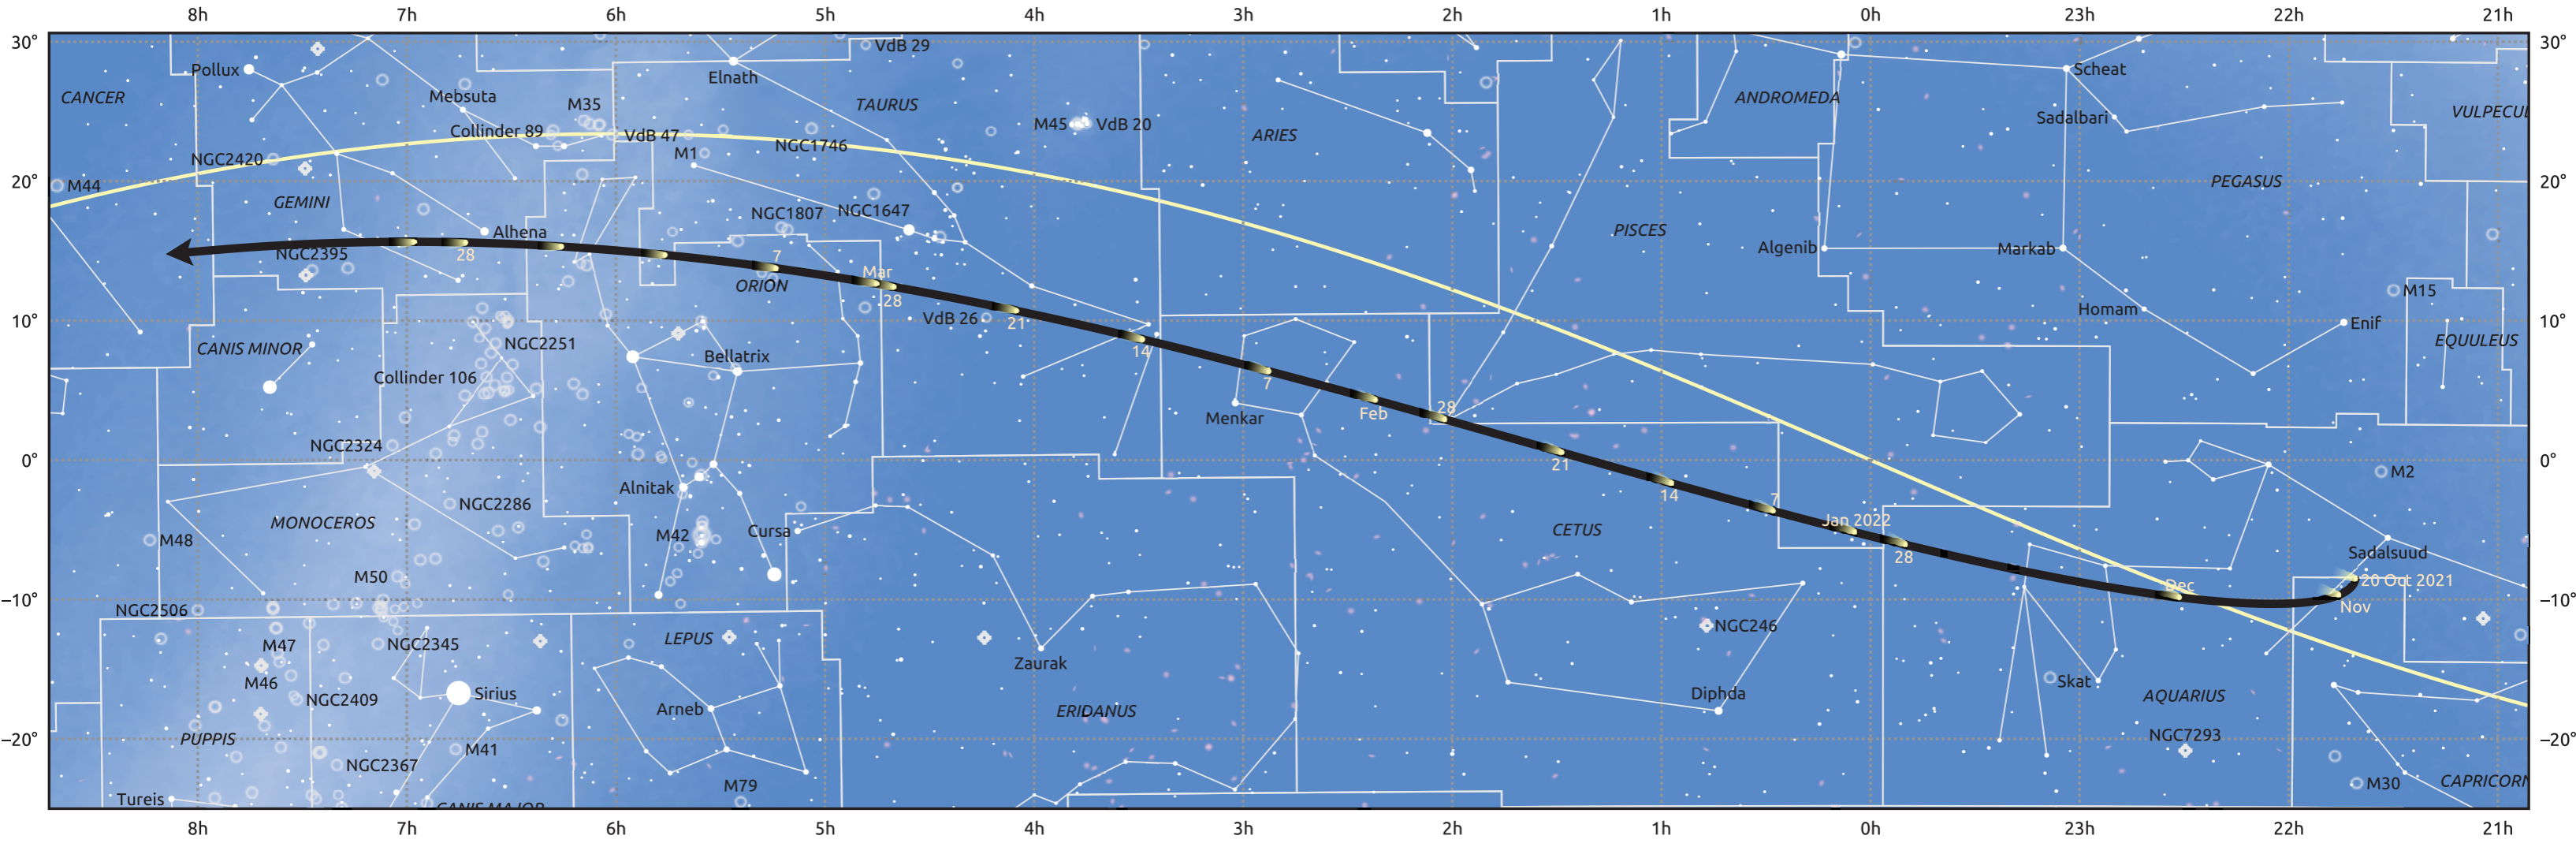

# The path of 104P/Kowal starting on 20 Oct 2021

© Dominic Ford 2011–2025. Date markers placed at midnight UTC. Downloaded from <https://in-the-sky.org>

Magnitude scale:  -6.0  -5.0  -4.0  -3.0  -2.0  -1.0  -2.0

Ecliptic Plane

Galaxy  Bright nebula  Open cluster  Globular cluster  Planetary nebula

Date	Mag
2021 Nov 1	10.6
2021 Nov 30	9.8
2022 Jan 1	9.1
2022 Mar 1	9.9
2022 Mar 22	10.9
2022 Apr 12	11.9